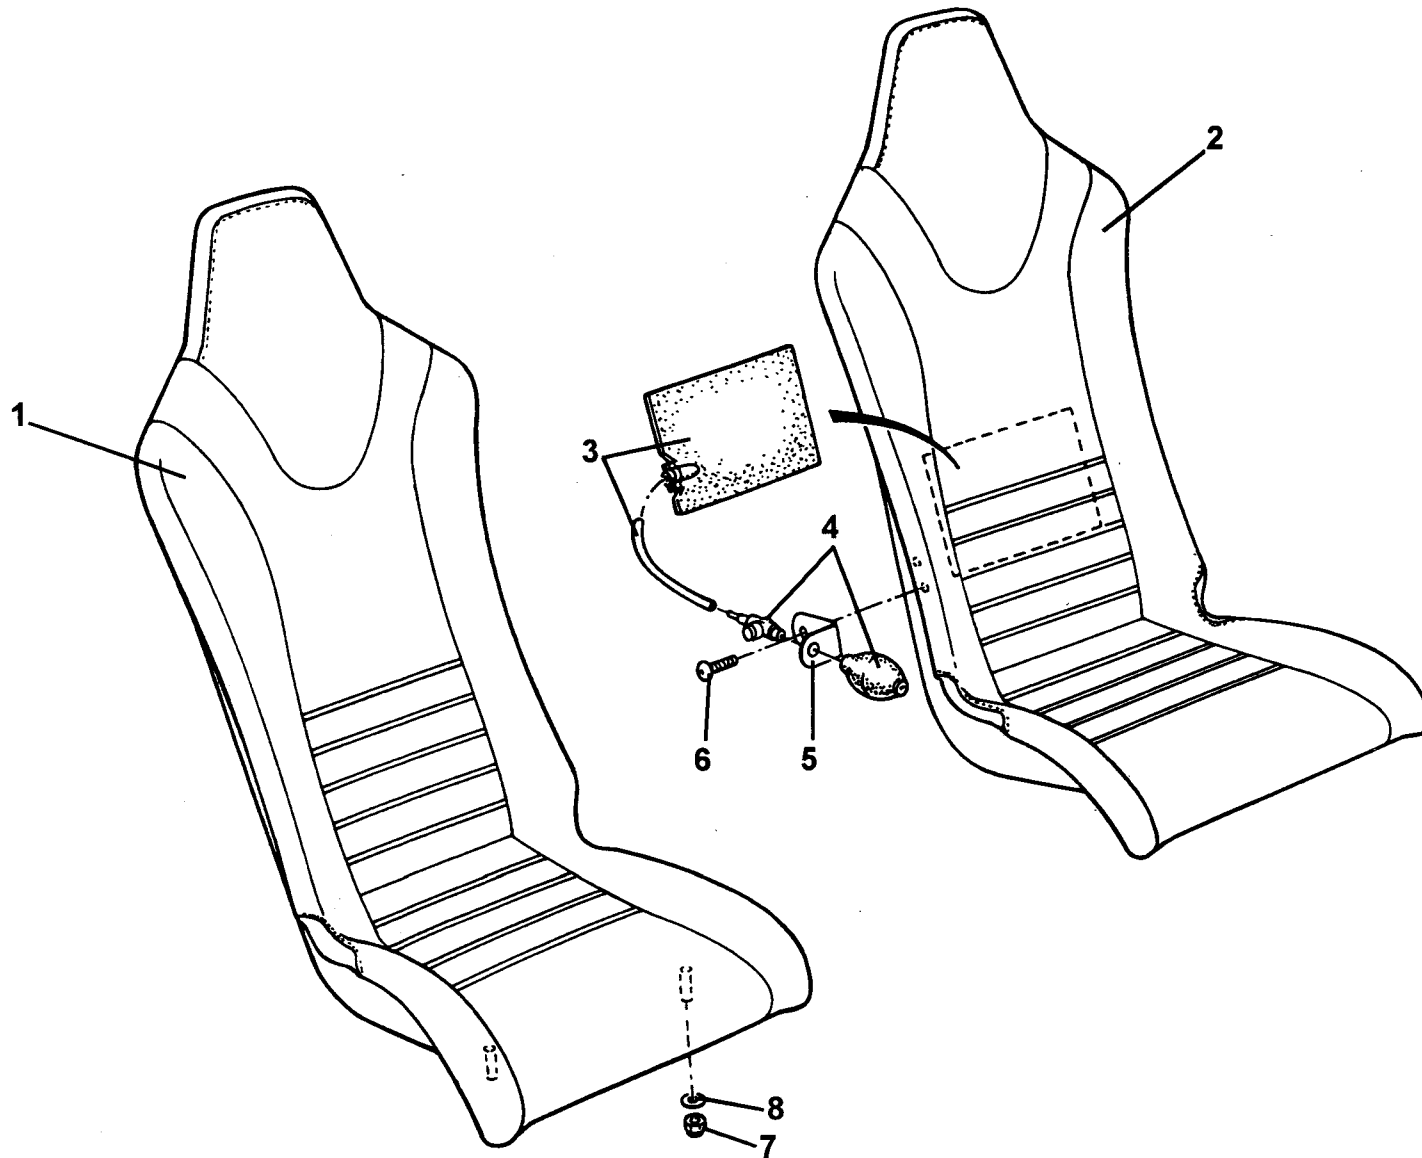

## Function Code 13.01 Seat Runners

<u>Dep</u>	<u>Part Description</u>	<u>Remarks</u>	<u>Option</u>	<u>Part Number</u>	<u>Qty</u>
01	Seat Runners, driver, RHD			A111V0012J	1
01a	Seat Runners, driver, LHD			A111V0011J	1
02	Seat Mounting Frame, passenger, RHD			A111V0013F	1
02a	Seat Mounting Frame, passenger, LHD			A111V0014F	1
03	Screw, M8 x 20, cap hd.	Runner rear fix.		A111W7130F	2
04	Stop, seat runner			B111V0017F	2
05	Screw, M8 x 25, cap hd.	Runner front fix.		A111W7115F	2
06	Screw, M8 x 16, cap hd.	Mounting frame fix.		A111W7125F	4
07	Screw, M8 x 12, button hd.	Side brackets to seat fix.		A111W7131F	4