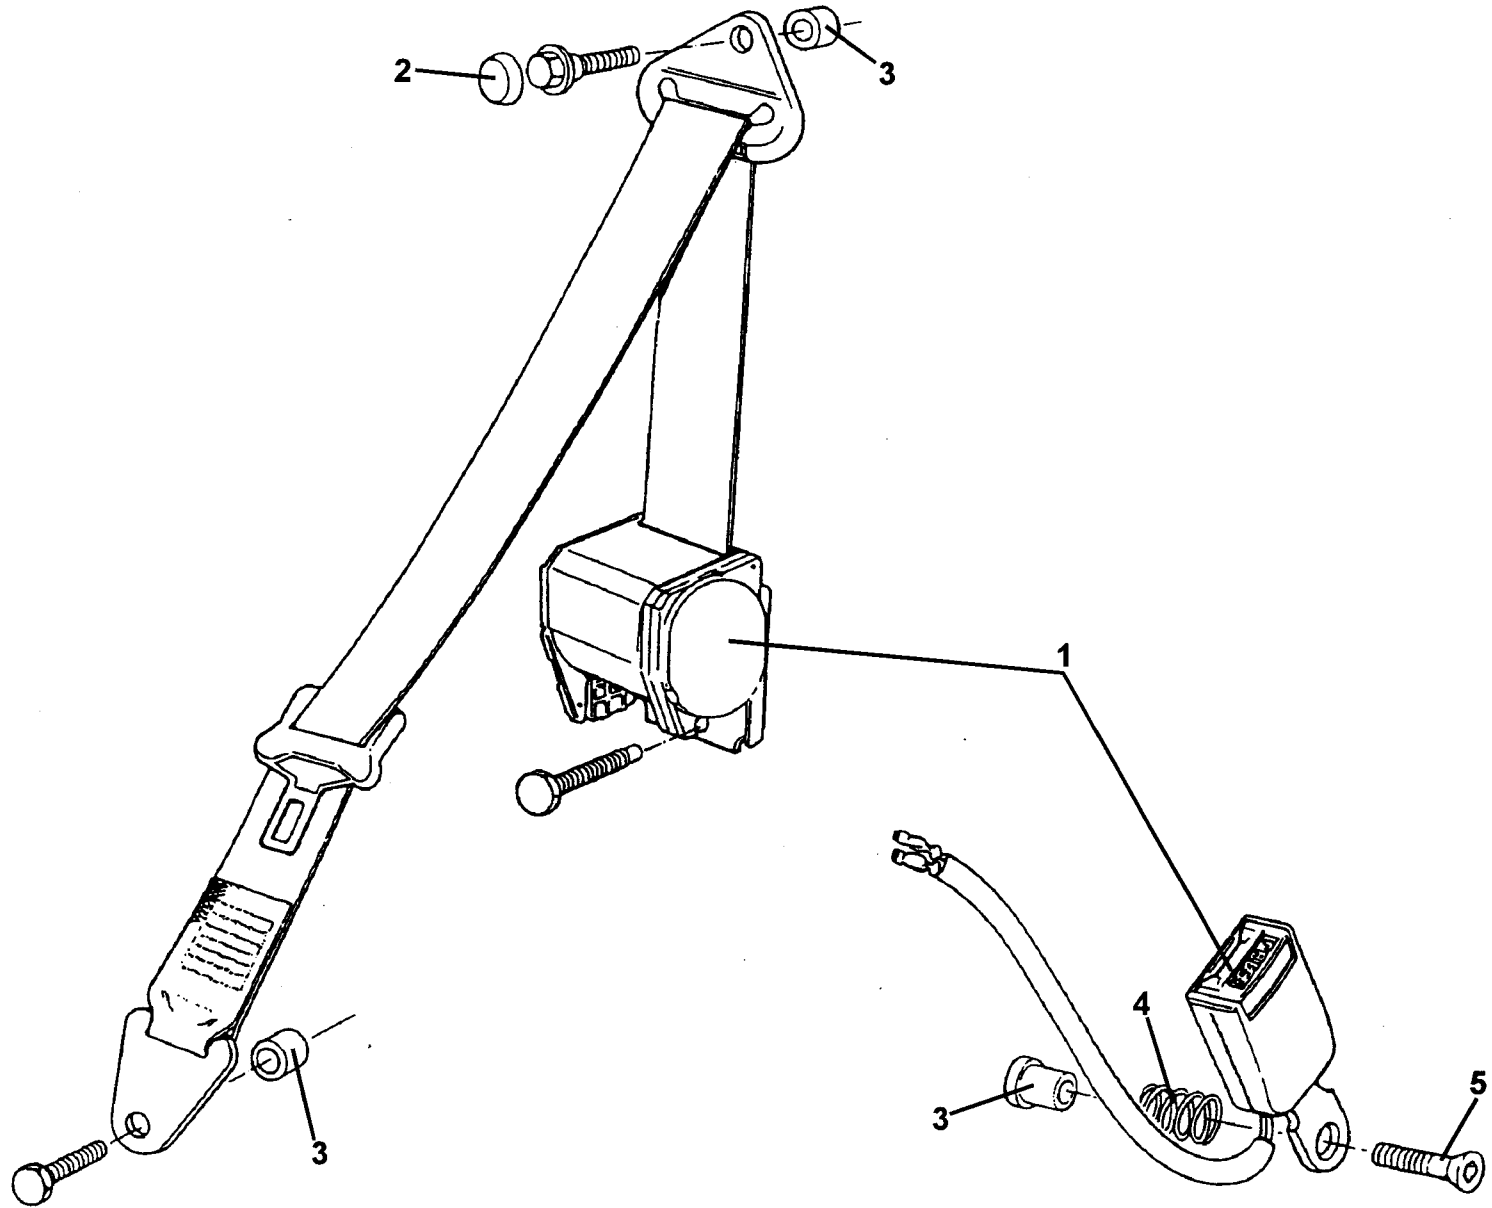

ELISE

13.27

Service Parts List **ELISE**

Function Code 13.27 Seat Belts

<u>Dep</u>	<u>Part Description</u>	<u>Remarks</u>	<u>Option</u>	<u>Part Number</u>	<u>Qty</u>
01	Seat Belt Assembly	Includes fixings, Items 2,3,4,5.		A111U0001F	2
02	Cap, black, top fixing bolt			A111U6015H	2
03	Spacer			A111U0017F	2
04	Spring, buckle to seat			A111U6016F	2
05	Bolt, special, buckle to seat fix.			B111U0016F	2