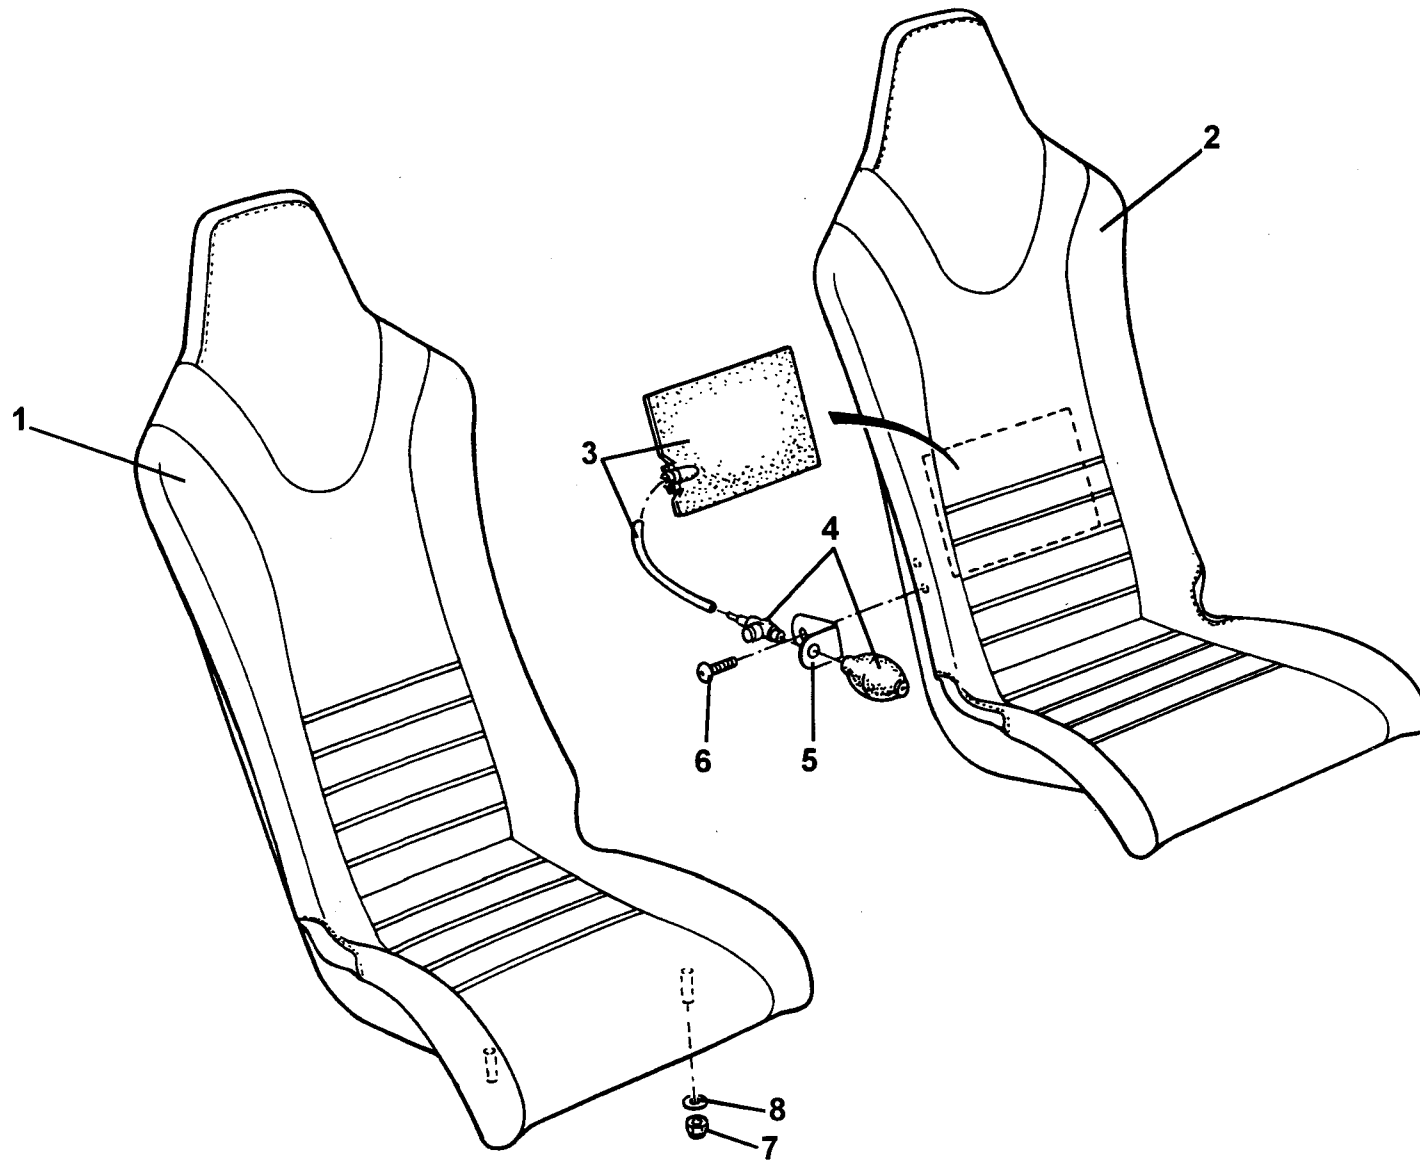

ELISE

13.02

Function Code 13.02 Seat Assemblies

<u>Dep</u>	<u>Part Description</u>	<u>Remarks</u>	<u>Option</u>	<u>Part Number</u>	<u>Qty</u>
06	Screw, M8 x 25, big hd., bracket to seat	Option on standard car	Race Tech/Sports Tourer	A111W6532F	4
07	Nyloc Nut, M8, seat to runner/frame			A075W3010Z	4
08	Washer flat, M8 x 17 x 1.6, seat to runner/frame			A075W4020Z	4