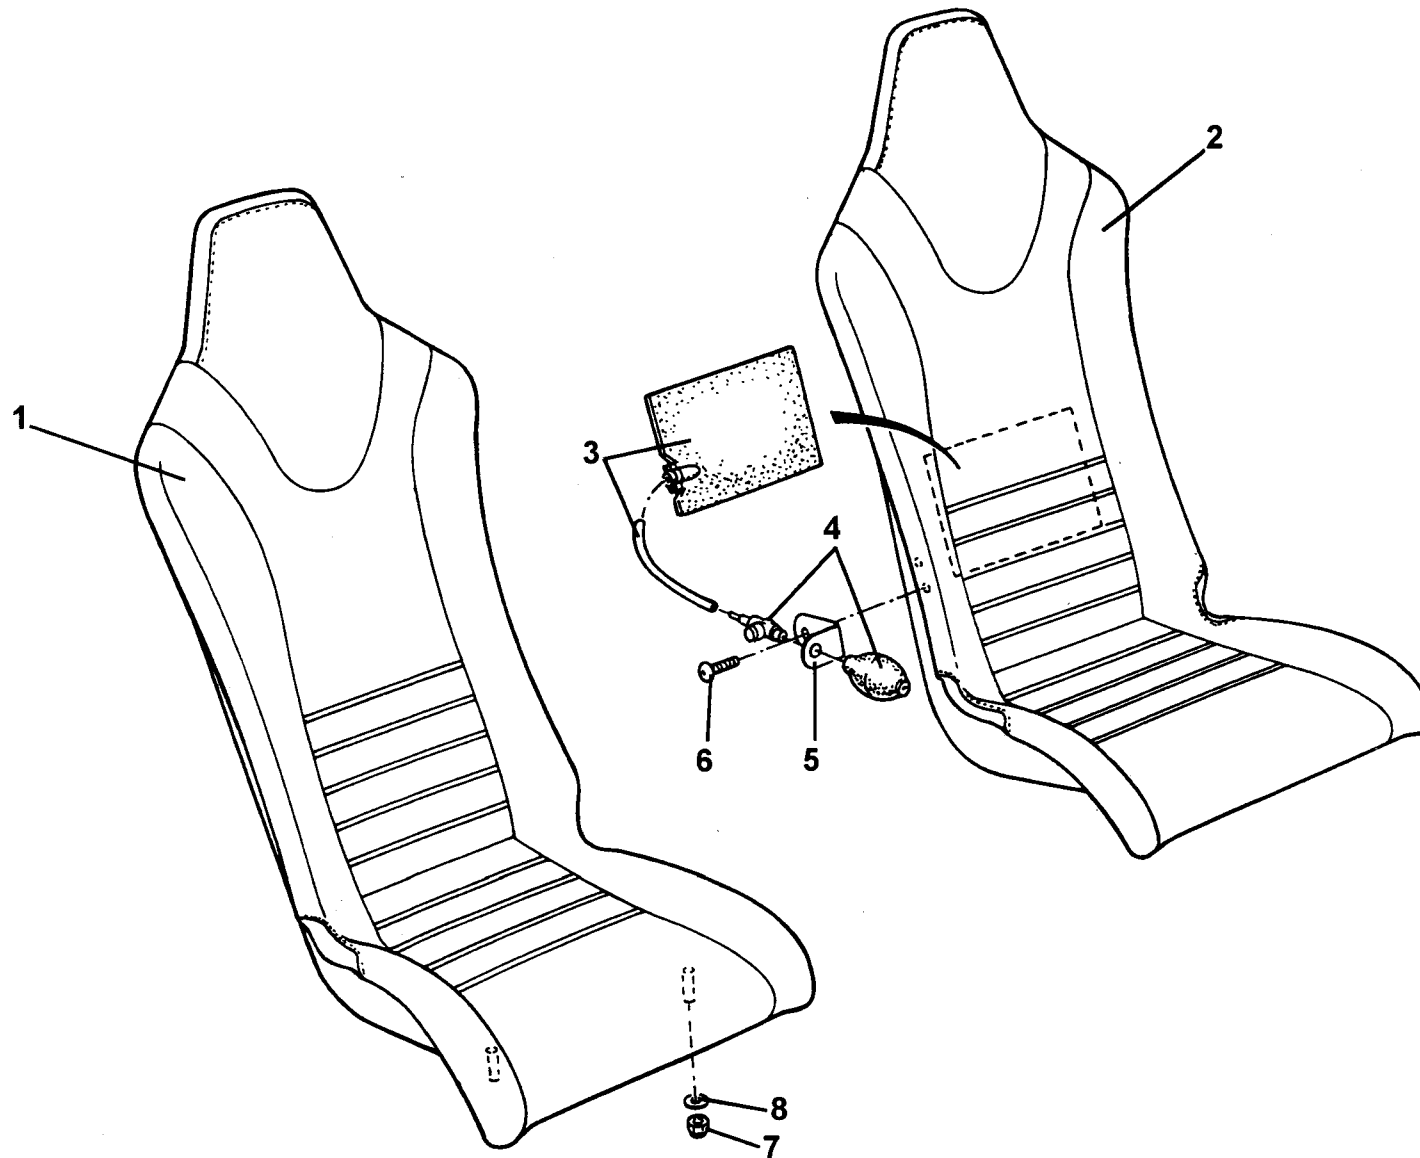

ELISE
13.02

Function Code 13.02 Seat Assemblies

Dep	Part Description	Remarks	Option	Part Number	Qty
02f	Seat Assembly, with lumbar support, RH pump/valve	Seat sides/top in keprotec fabric	Red leather, sports tourer	A117V0142J	1
02g	Seat Assembly, with lumbar support, RH pump/valve	Seat sides/top in keprotec fabric	Blue leather, sports tourer	A117V0143J	1
02h	Seat Assembly, with lumbar support, RH pump/valve	Seat sides/ top in keprotec fabric	Silver leather, sports tourer	A117V0144J	1
02i	Seat Assembly, with lumbar support, RH pump/valve	Seat sides/top in keprotec fabric	Green leather, sports tourer	A117V0145J	1
02j	Seat Assembly, with lumbar support, RH pump/valve	Seat sides/top in keprotec fabric	Beige leather, sports tourer	A117V0146J	1
02k	Seat Assembly, with lumbar support, RH pump/valve	Seat sides/top in keprotec fabric	Tan leather, sports tourer	A117V0147J	1
02l	Seat Assembly, with lumbar support, LH pump/valve		Black cloth, standard	A117V0148J	1
02m	Seat Assembly, with lumbar support, LH pump/valve	Seat sides/top in carbon leather	Black alcantara, race tech	A117V0149J	1
02n	Seat Assembly, with lumbar support, LH pump/valve	Seat sides/top in carbon leather	Red alcantara, race tech	A117V0150J	1
02o	Seat Assembly, with lumbar support, LH pump/valve	Seat sides/top in carbon leather	Blue alcantara, race tech	A117V0151J	1
02p	Seat Assembly, with lumbar support, LH pump/valve	Seat sides/top in carbon leather	Silver alcantara, race tech	A117V0152J	1
02q	Seat Assembly, with lumbar support, LH pump/valve	Seat sides/top in keprotec fabric	Black leather, sports tourer	A117V0153J	1
02r	Seat Assembly, with lumbar support, LH pump/valve	Seat sides/top in keprotec fabric	Red leather, sports tourer	A117V0154J	1
02s	Seat Assembly, with lumbar support, LH pump/valve	Seat sides/top in keprotec fabric	Blue leather, sports tourer	A117V0155J	1
02t	Seat Assembly, with lumbar support, LH pump/valve	Seat sides/top in keprotec fabric	Silver leather, sports tourer	A117V0156J	1
02u	Seat Assembly, with lumbar support, LH pump/valve	Seat sides/top in keprotec fabric	Green leather, sports tourer	A117V0157J	1
02v	Seat Assembly, with lumbar support, LH pump/valve	Seat sides/top in keprotec fabric	Beige leather, sports tourer	A117V0158J	1
02w	Seat Assembly, with lumbar support, LH pump/valve	Seat sides/top in keprotec fabric	Tan leather, sports tourer	A117V0159J	1
03	Inflatable Lumbar Support/Tube	Option on standard car	Race Tech/Sports Tourer	A111V0117F	1
04	Pump & Valve, lumbar support	Option on standard car	Race Tech/Sports Tourer	A089V6142F	1
05	Bracket, pump & valve assy. mounting	Option on standard car	Race Tech/Sports Tourer	B111V0127F	1