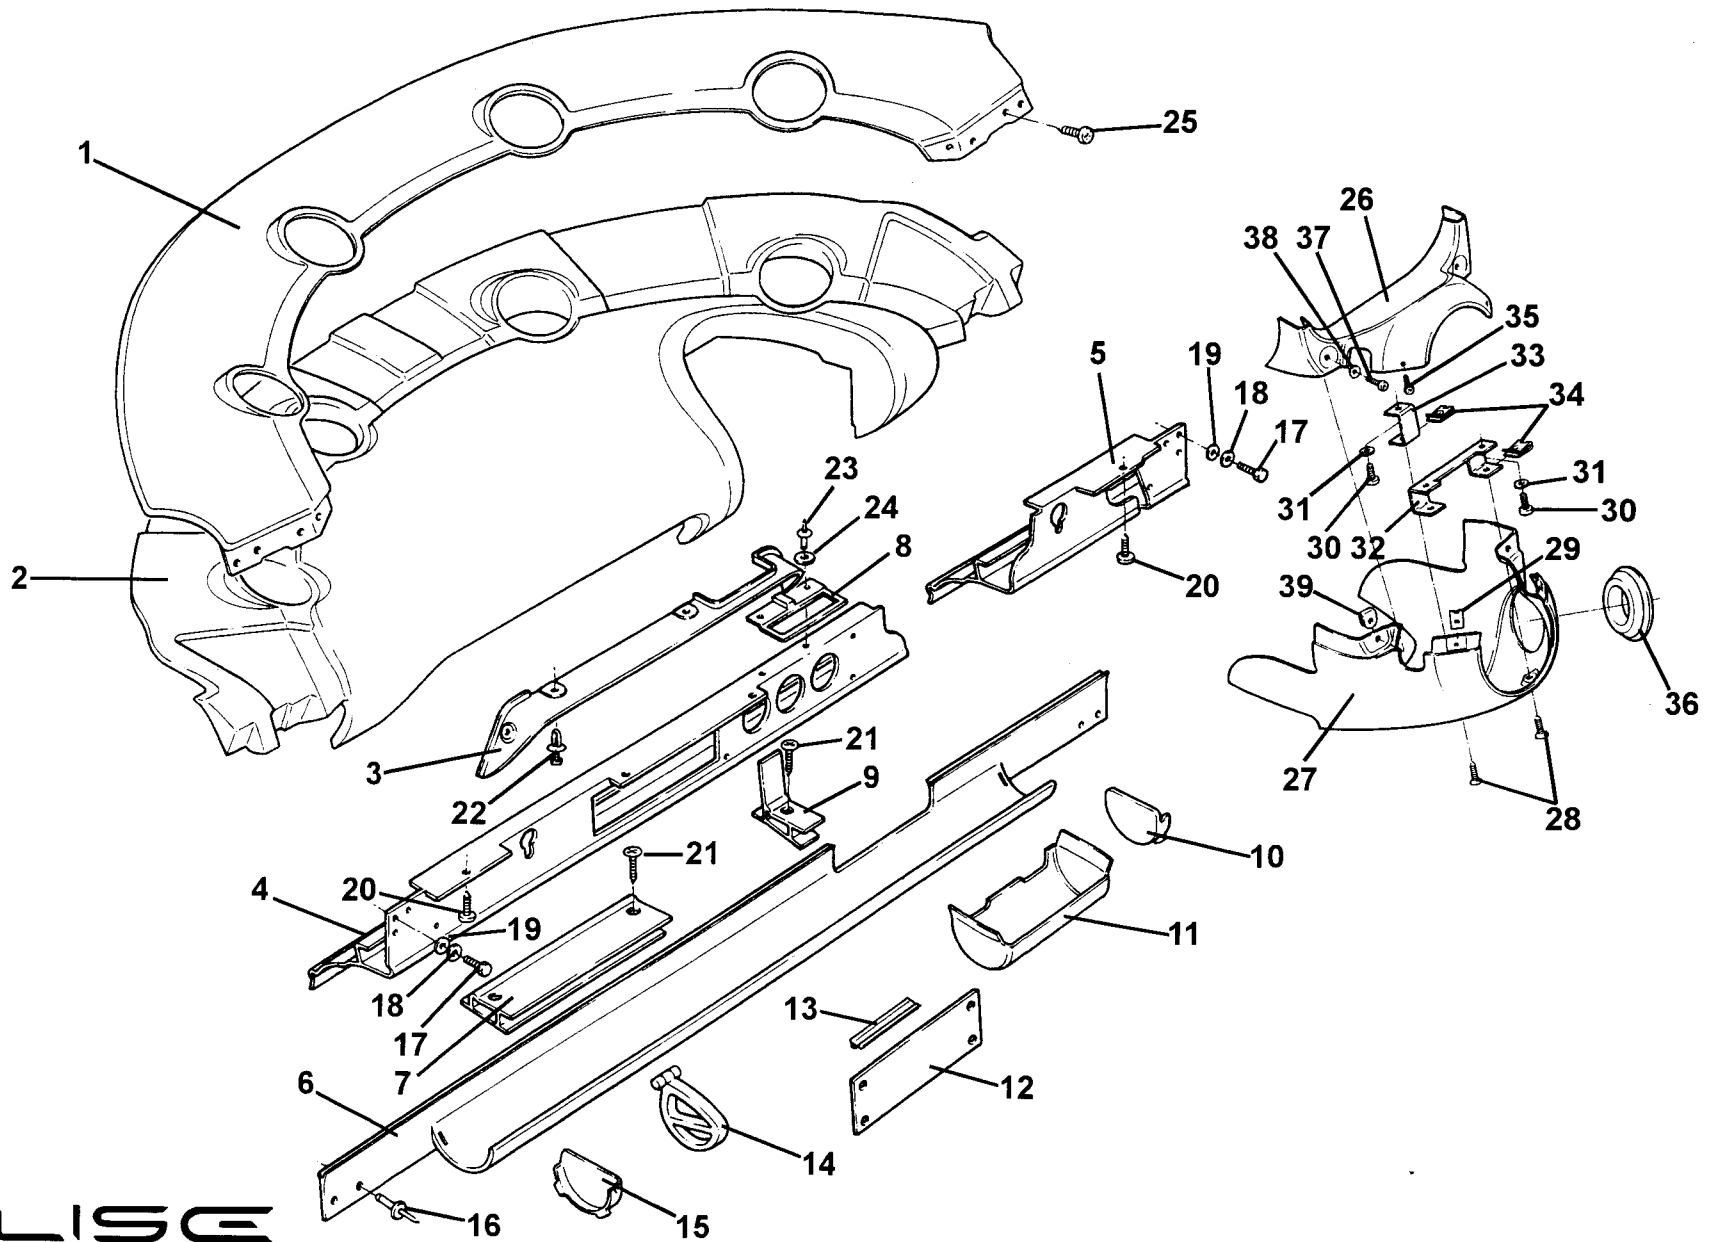

ELISE
14.05

Function Code 14.05 Fascia Structure & Supporting Hardware

<u>Dep</u>	<u>Part Description</u>	<u>Remarks</u>	<u>Option</u>	<u>Part Number</u>	<u>Qty</u>
10	Divider, stowage shelf, RH			B117U0027F	1
11	Tray, stowage shelf			B117U0026F	1
12	Blanking Panel, radio aperture			C117U0122F	1
13	Edging Strip, radio protection	Fitted to item 7			1
14	Divider, alloy, stowage shelf		Optional/accessory		As req.
15	Closing Panel, stowage shelf, LH			B117U0028F	1
16	Pop Rivet				2
17	Screw, hex. hd.				4
18	Washer, spring				4
19	Washer, flat				4
20	Screw, pan hd., pozi.				4
21	Screw, pan hd., pozi., brackets to chassis				3
22	Plastic Fastener				2
23	Pop Rivet				2
24	Washer, flat				2
25	Screw, pan hd., pozi., trim panel fix.				4
26	Column Shroud, upper			C007U0024F	1
27	Column Shroud, lower			C117U0025F	1
28	Screw, csk. hd., shroud to brackets				3
29	Spire Nut			A075W5014Z	2
30	Screw, brackets to column				3