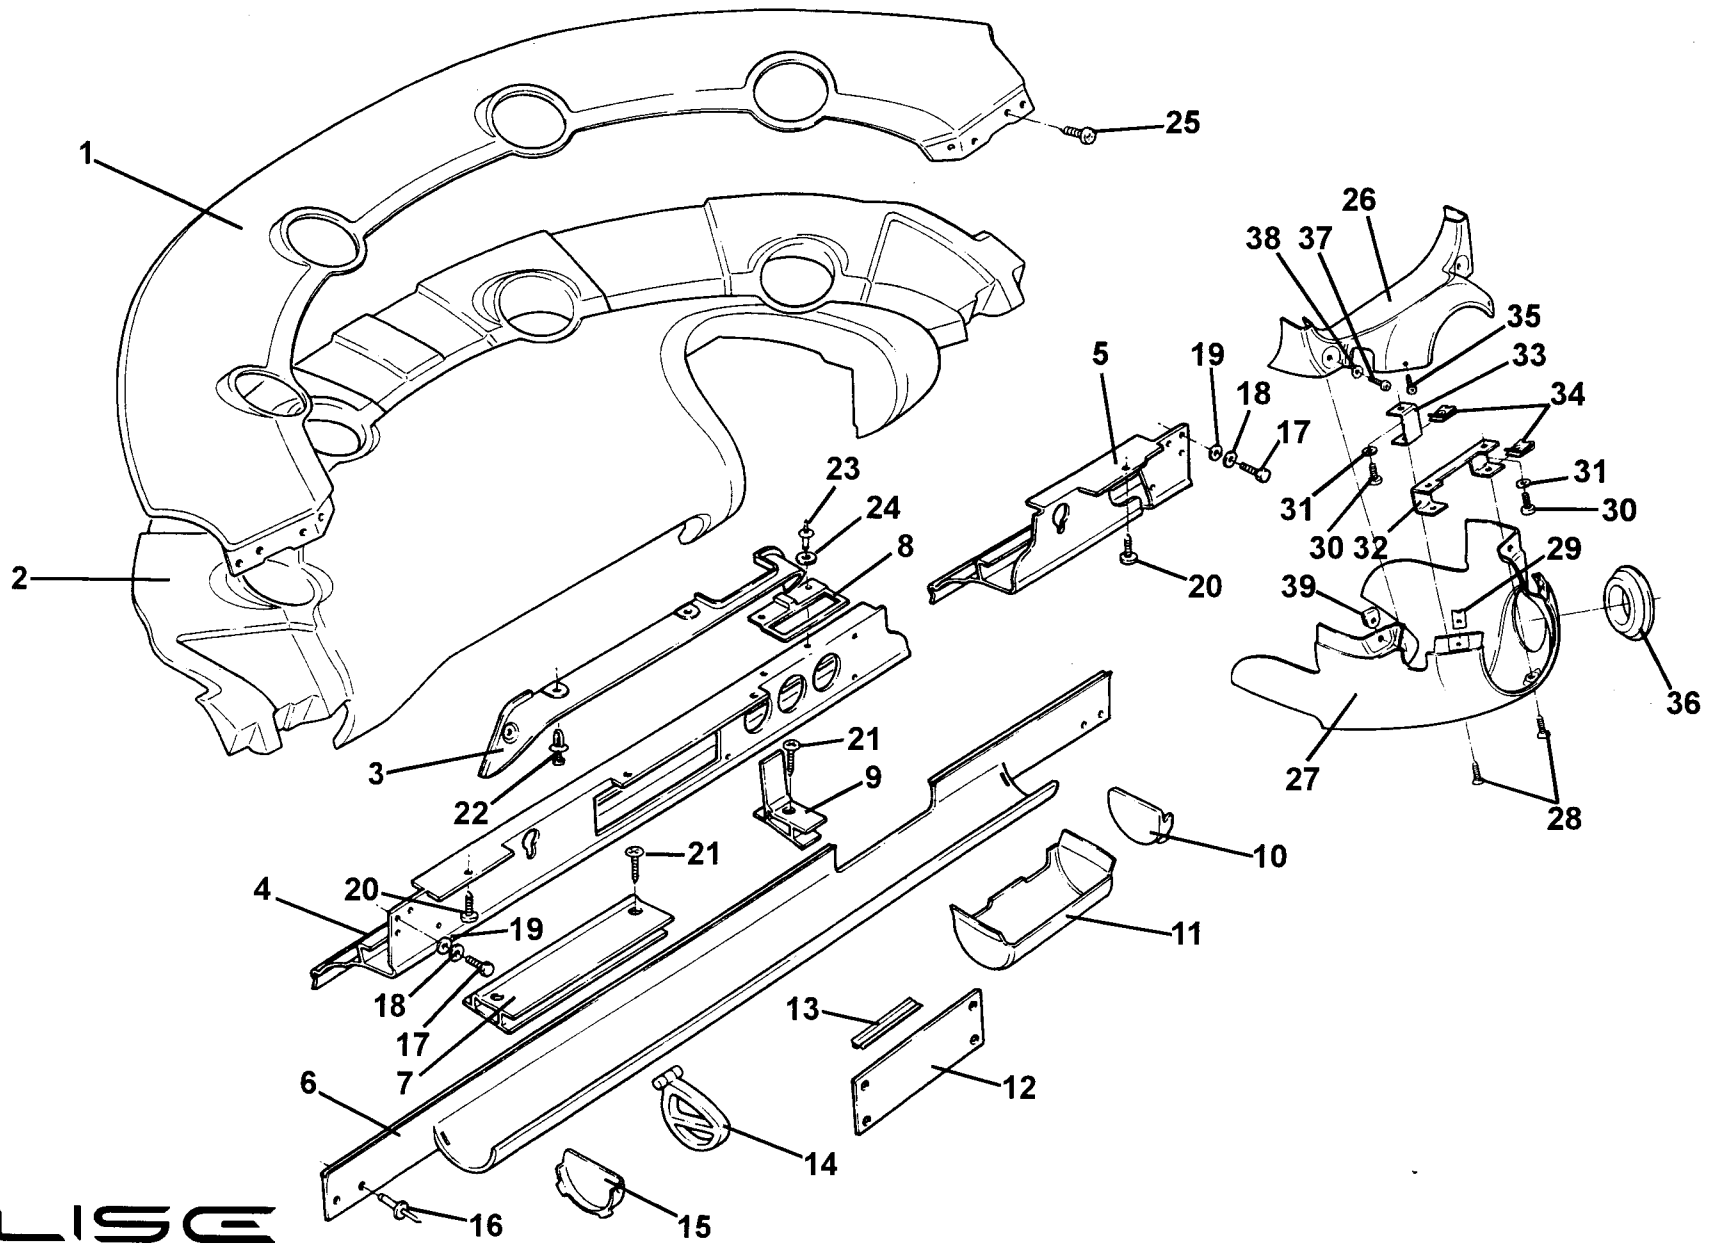

ELISE
14.05

Service Parts List **ELISE**

Function Code 14.05 Fascia Structure & Supporting Hardware

<u>Dep</u>	<u>Part Description</u>	<u>Remarks</u>	<u>Option</u>	<u>Part Number</u>	<u>Qty</u>
01	Capping Panel, fascia top			A117U0014F	1
02	Fascia Top Panel, black, RHD		Standard	C117U0090F	1
02a	Fascia Top Panel, black, LHD		Standard	C117U0089F	1
02b	Fascia Top Panel, black alcantara, RHD		Race Tech Pack	C117U0256F	1
02c	Fascia Top Panel, black alcantara, LHD		Race Tech Pack	C117U0257F	1
02d	Fascia Top Panel, black leather, RHD		Sports Tourer Pack	C117U0094F	1
02e	Fascia Top Panel, black leather, LHD		Sports Tourer Pack	C117U0093F	1
03	Trim Panel, lamp recess, RHD			B117U0142F	1
03a	Trim Panel, lamp recess, LHD			B117U0015F	
04	Dash Panel Upper, passenger, RHD			B117U0020F	1
04a	Dash Panel Upper, passenger, LHD			B117U0019F	1
05	Dash Panel Upper, driver, RHD			B117U0018F	1
05a	Dash Panel Upper, driver, LHD			B117U0017F	1
06	Dash Panel Lower/Stowage Shelf, RHD			C117U0032F	1
06a	Dash Panel Lower/Stowage Shelf, LHD			C117U0031F	1
07	Bracket, dash support, passenger's side			B117U0022F	1
08	Bracket, interior lamp fix.			A117U0149F	1
09	Bracket, dash suport, driver's side			A116U0096F	1