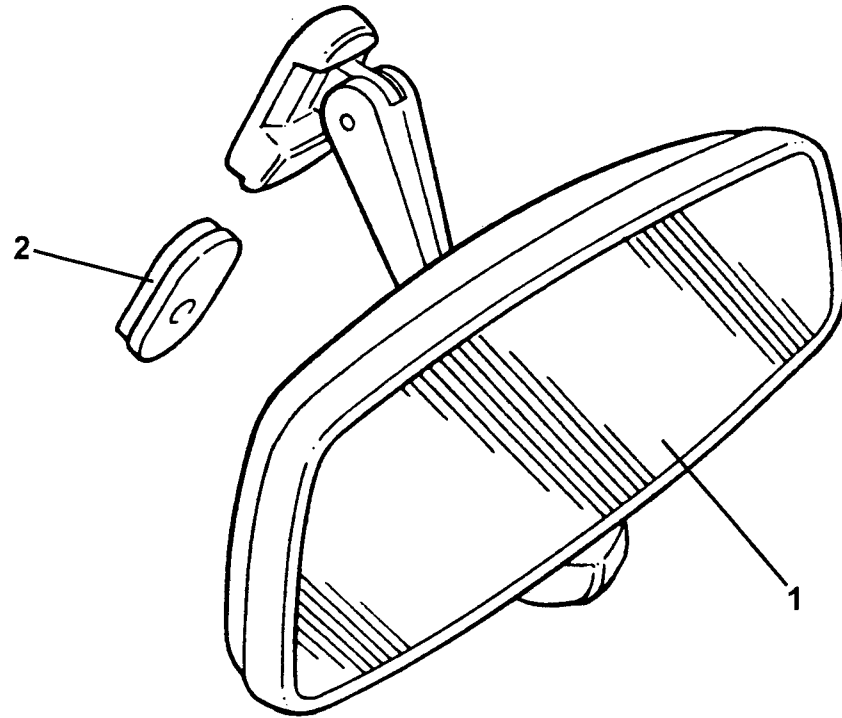

ELISE
14.05

Function Code 14.05 Fascia Structure & Supporting Hardware

<u>Dep</u>	<u>Part Description</u>	<u>Remarks</u>	<u>Option</u>	<u>Part Number</u>	<u>Qty</u>
10	Divider, stowage shelf, RH			B117U0027F	1
11	Tray, stowage shelf			B117U0026F	1
12	Blanking Panel, radio aperture			C117U0122F	1
13	Edging Strip, radio protection	Fitted to item 7			1
14	Divider, alloy, stowage shelf		Optional/accessory		As req.
15	Closing Panel, stowage shelf, LH			B117U0028F	1
16	Pop Rivet				2
17	Screw, hex. hd.				4
18	Washer, spring				4
19	Washer, flat				4
20	Screw, pan hd., pozi.				4
21	Screw, pan hd., pozi., brackets to chassis				3
22	Plastic Fastener				2
23	Pop Rivet				2
24	Washer, flat				2
25	Screw, pan hd., pozi., trim panel fix.				4
26	Column Shroud, upper			C007U0024F	1
27	Column Shroud, lower			C117U0025F	1
28	Screw, csk. hd., shroud to brackets				3
29	Spire Nut			A075W5014Z	2
30	Screw, brackets to column				3

ELISE
14.05

Function Code 14.05 Fascia Structure & Supporting Hardware

<u>Dep</u>	<u>Part Description</u>	<u>Remarks</u>	<u>Option</u>	<u>Part Number</u>	<u>Qty</u>
31	Washer, flat				3
32	Bracket, shroud to column front				1
33	Bracket, shroud to column rear				1
34	Spire Nut				3
35	Screw, No.6 x 0.5", button hd.			A075W5012F	2
36	Finisher Ring, steering lock to shroud				2
37	Screw, ejot			A117F6001F	2
38	Washer, flat, m4 x 9 x 0.8			A082W4136F	2
39	Easy Fastener, ejot			A117F6000F	2

ELISE
14.10

Service Parts List **ELISE**

Function Code 14.10 Instrument Cowling

<u>Dep</u>	<u>Part Description</u>	<u>Remarks</u>	<u>Option</u>	<u>Part Number</u>	<u>Qty</u>
01	Instrument Cowling			B117U0040F	1
02	Bracket, instrument mounting, RH			C111U0156F	1
03	Bracket, instrument mounting, LH			C111U0155F	1
04	Nut, M4	Instrument pack to brackets		A075W3019F	4
05	Washer, flat, M4 x 9 x 0 8	Instrument pack to brackets		A082W4099F	4
06	Screw, M6 x 15, hex. hd.	Brackets to dash		A100A6024F	2