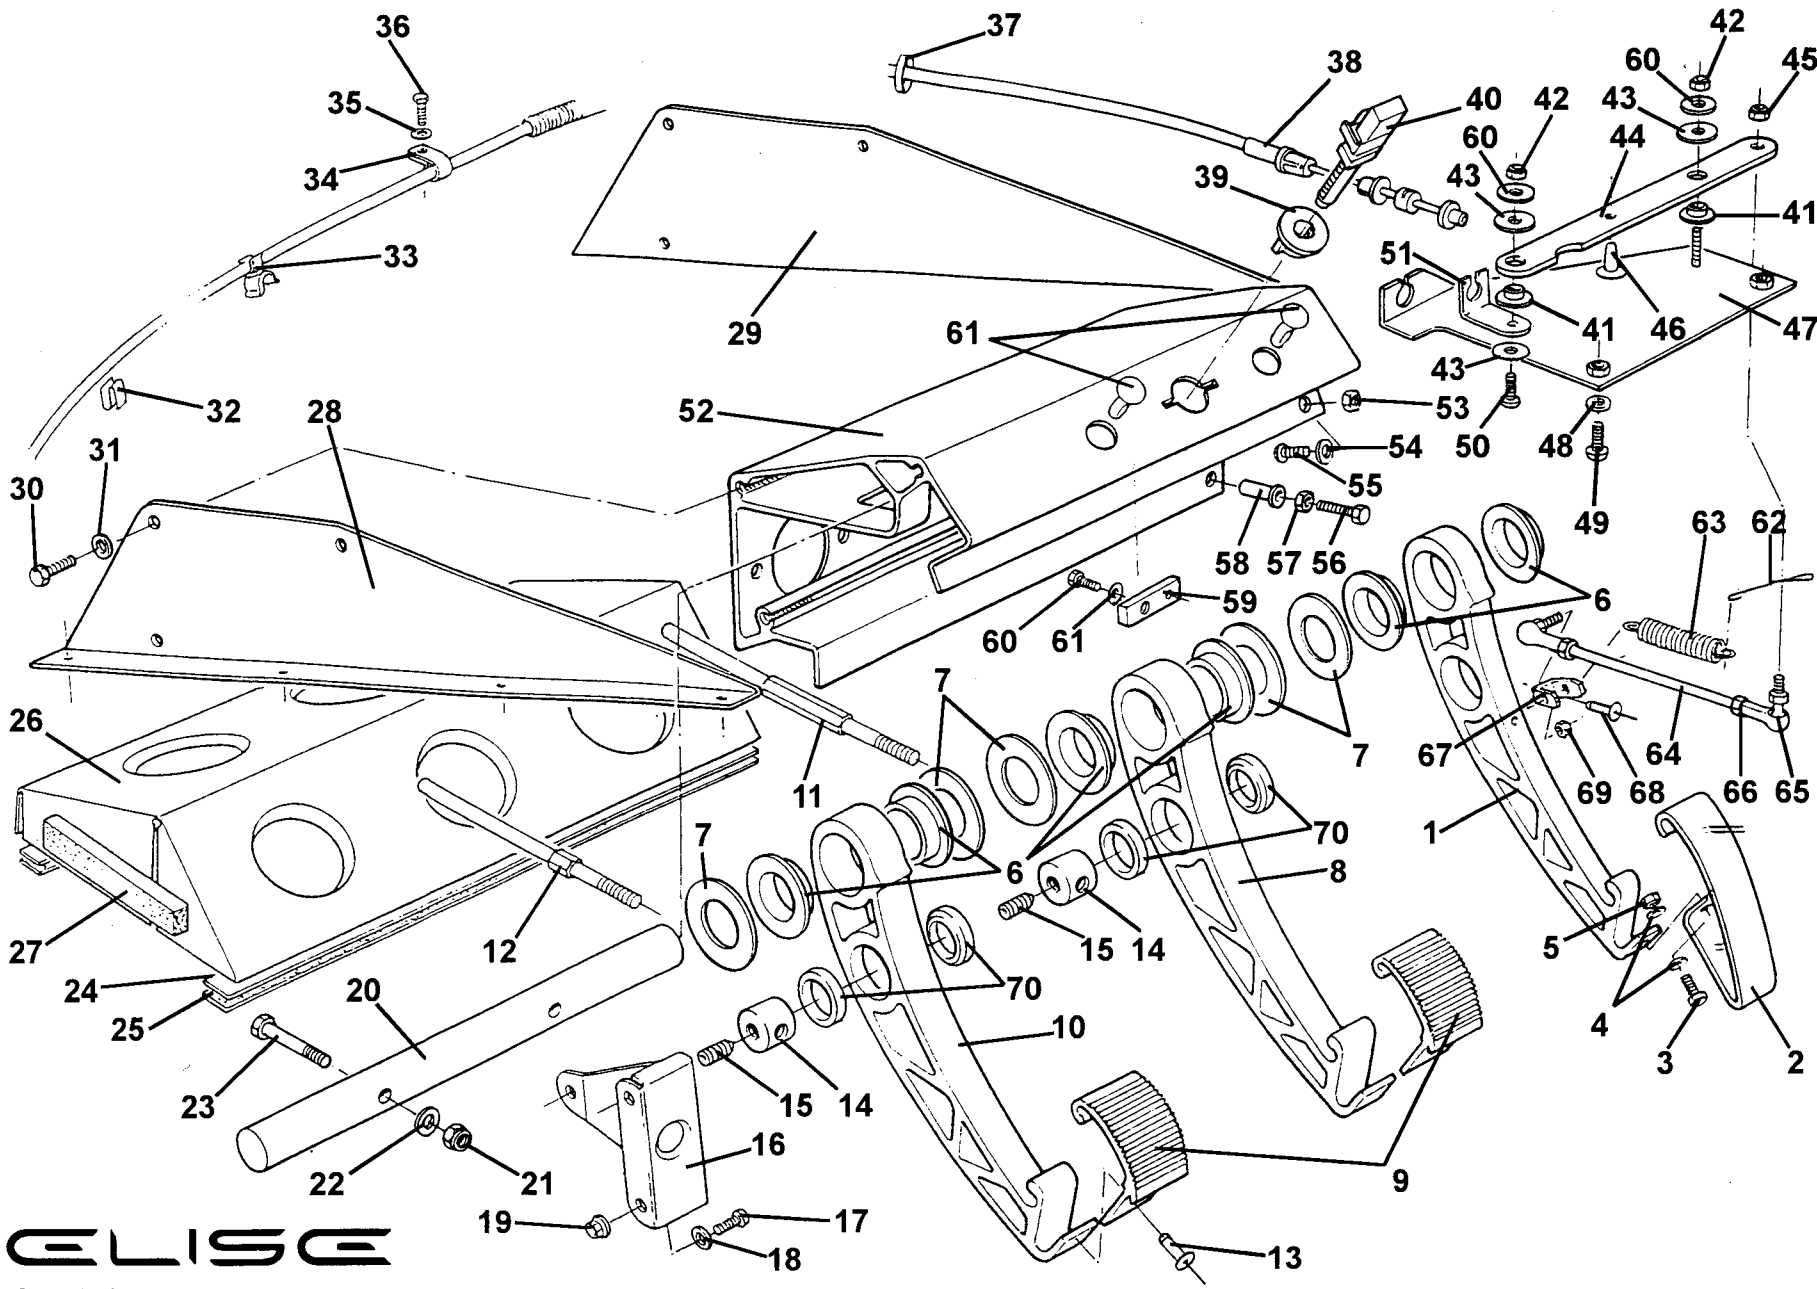

ELISE

14.01

Function Code 14.01 Pedal Box, Pedals, Throttle Cable

<u>Dep</u>	<u>Part Description</u>	<u>Remarks</u>	<u>Option</u>	<u>Part Number</u>	<u>Qty</u>
16a	Driver Footrest, LHD			A111A0104F	1
17	Screw, M6 x 16, pozi, footrest fix.			A076W5090F	3
18	Washer, shakeproof, M6, footrest fix.			A075W4046Z	3
19	Locknut, M6, footrest fix.			A100W3108F	3
20	Pedal Shaft			B111J0038F	1
21	Nyloc Nut, , M6, shaft fix.			A075W3009Z	2
22	Washer, flat, M6, shaft fix.			A075W4013Z	2
23	Screw, M6 x 35, hex. hd., shaft fix.			A075W1033Z	2
24	Grip-Lock, self adhesive, hook			A111V6020V	0.6M
25	Grip-Lok, self adhesive, loop			A111V6019V	0.6M
26	Passenger Footrest Assembly, RHD			B111A0101J	1
26a	Passenger Footrest Assembly, LHD			B111A0102J	1
27	Foam Seal, 25 x 12.5			A082U6065V	As req.
28	Side plate, pedal box, LH			B111J0033F	1
29	Side plate, pedal box, RH			B111J0034F	1
30	Screw, M6 x 20, hex. hd., side plate fix.			A111W1155F	6
31	Washer, spring, M6			A075W4035Z	6
32	Clip, throttle cable to manifold fix.			A082W6370F	1
33	Clip, throttle cable to canister pipe fix.			A089W6268F	1
34	'P' Clip, throttle cable to sump			A111W6611F	1
35	Washer, shakeproof, M8, 'P' clip to sump			A075W4048Z	1