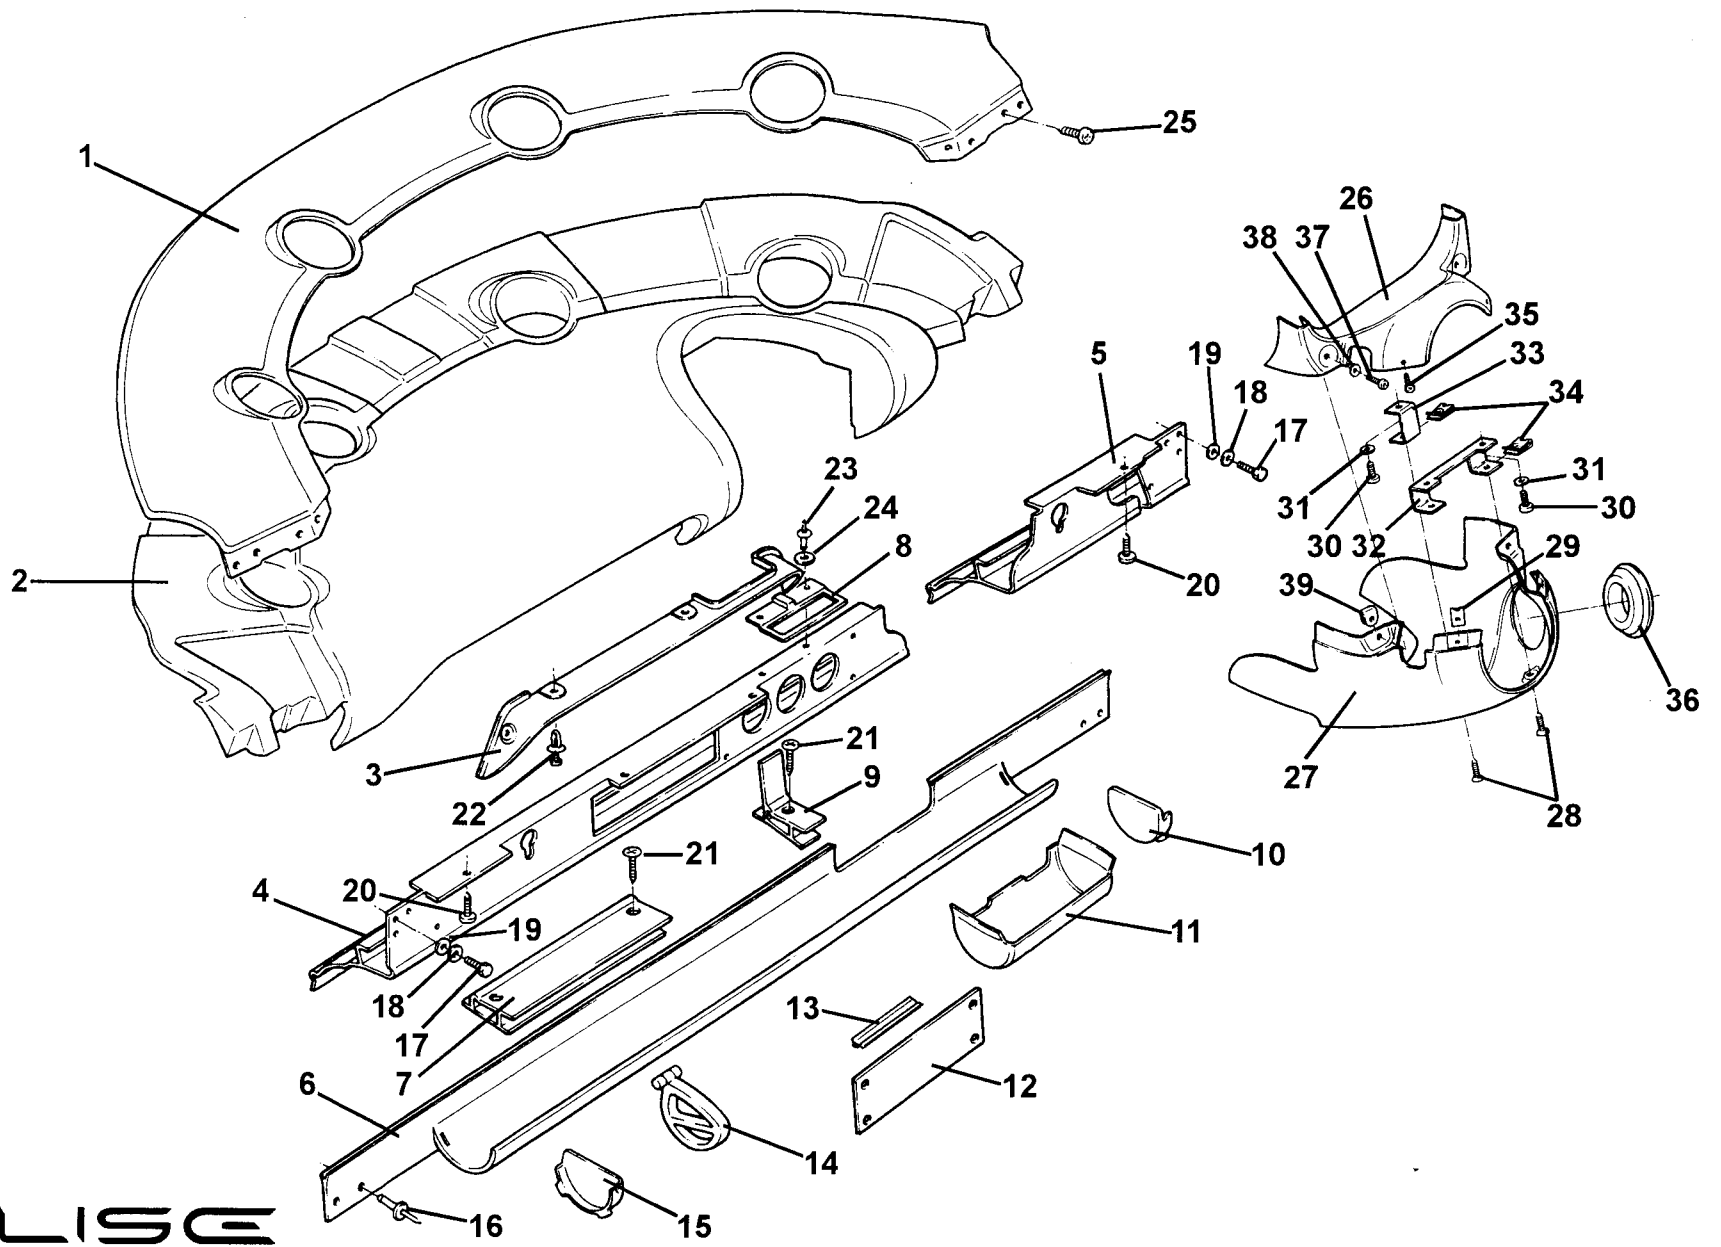

ELISE
14.05

Function Code 14.05 Fascia Structure & Supporting Hardware

<u>Dep</u>	<u>Part Description</u>	<u>Remarks</u>	<u>Option</u>	<u>Part Number</u>	<u>Qty</u>
31	Washer, flat				3
32	Bracket, shroud to column front				1
33	Bracket, shroud to column rear				1
34	Spire Nut				3
35	Screw, No.6 x 0.5", button hd.			A075W5012F	2
36	Finisher Ring, steering lock to shroud				2
37	Screw, ejot			A117F6001F	2
38	Washer, flat, m4 x 9 x 0.8			A082W4136F	2
39	Easy Fastener, ejot			A117F6000F	2