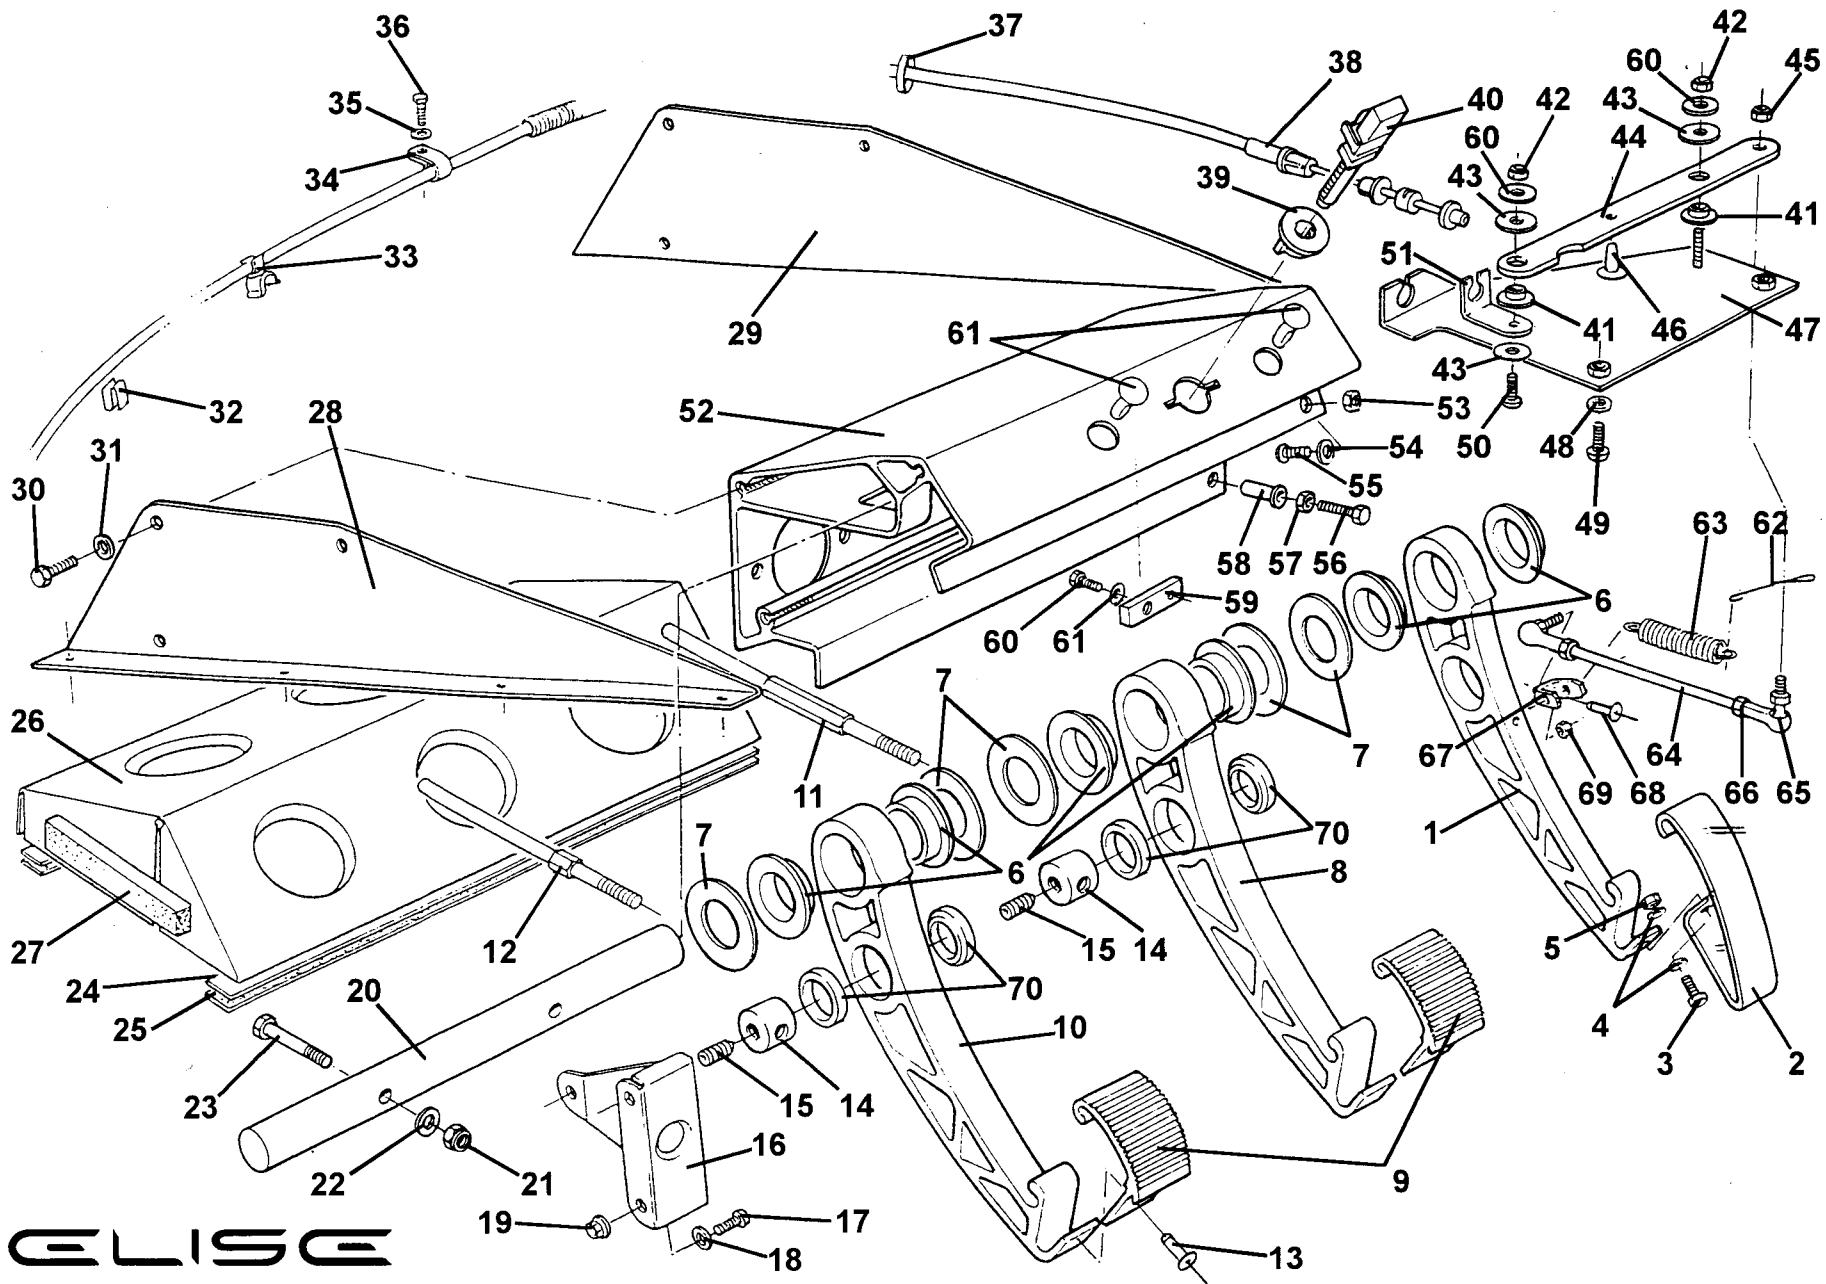

ELISE

ELISE

14.01

Function Code 14.01 Pedal Box, Pedals, Throttle Cable

<u>Dep</u>	<u>Part Description</u>	<u>Remarks</u>	<u>Option</u>	<u>Part Number</u>	<u>Qty</u>
16a	Driver Footrest, LHD			A111A0104F	1
17	Screw, M6 x 16, pozi, footrest fix.			A076W5090F	3
18	Washer, shakeproof, M6, footrest fix.			A075W4046Z	3
19	Locknut, M6, footrest fix.			A100W3108F	3
20	Pedal Shaft			B111J0038F	1
21	Nyloc Nut, , M6, shaft fix.			A075W3009Z	2
22	Washer, flat, M6, shaft fix.			A075W4013Z	2
23	Screw, M6 x 35, hex. hd., shaft fix.			A075W1033Z	2
24	Grip-Lock, self adhesive, hook			A111V6020V	0.6M
25	Grip-Lok, self adhesive, loop			A111V6019V	0.6M
26	Passenger Footrest Assembly, RHD			B111A0101J	1
26a	Passenger Footrest Assembly, LHD			B111A0102J	1
27	Foam Seal, 25 x 12.5			A082U6065V	As req.
28	Side plate, pedal box, LH			B111J0033F	1
29	Side plate, pedal box, RH			B111J0034F	1
30	Screw, M6 x 20, hex. hd., side plate fix.			A111W1155F	6
31	Washer, spring, M6			A075W4035Z	6
32	Clip, throttle cable to manifold fix.			A082W6370F	1
33	Clip, throttle cable to canister pipe fix.			A089W6268F	1
34	'P' Clip, throttle cable to sump			A111W6611F	1
35	Washer, shakeproof, M8, 'P' clip to sump			A075W4048Z	1