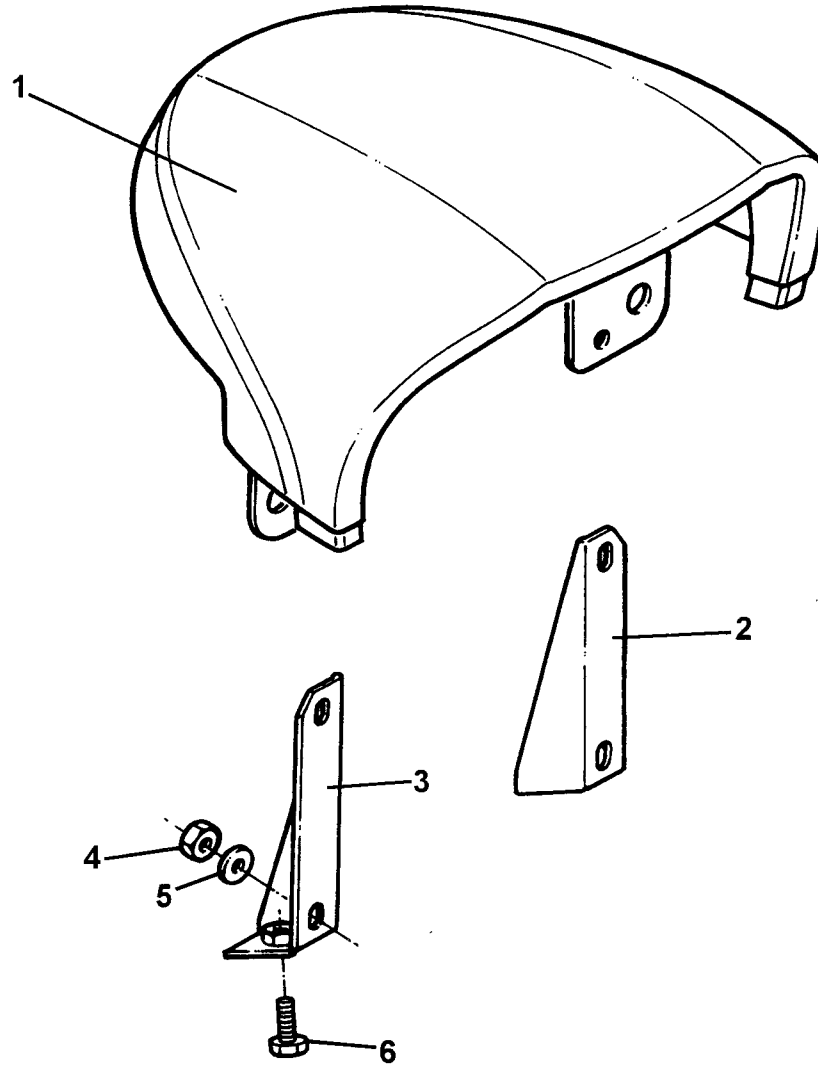

ELISE
14.05

Function Code 14.05 Fascia Structure & Supporting Hardware

<u>Dep</u>	<u>Part Description</u>	<u>Remarks</u>	<u>Option</u>	<u>Part Number</u>	<u>Qty</u>
10	Divider, stowage shelf, RH			B117U0027F	1
11	Tray, stowage shelf			B117U0026F	1
12	Blanking Panel, radio aperture			C117U0122F	1
13	Edging Strip, radio protection	Fitted to item 7			1
14	Divider, alloy, stowage shelf		Optional/accessory		As req.
15	Closing Panel, stowage shelf, LH			B117U0028F	1
16	Pop Rivet				2
17	Screw, hex. hd.				4
18	Washer, spring				4
19	Washer, flat				4
20	Screw, pan hd., pozi.				4
21	Screw, pan hd., pozi., brackets to chassis				3
22	Plastic Fastener				2
23	Pop Rivet				2
24	Washer, flat				2
25	Screw, pan hd., pozi., trim panel fix.				4
26	Column Shroud, upper			C007U0024F	1
27	Column Shroud, lower			C117U0025F	1
28	Screw, csk. hd., shroud to brackets				3
29	Spire Nut			A075W5014Z	2
30	Screw, brackets to column				3

ELISE
14.05

Function Code 14.05 Fascia Structure & Supporting Hardware

<u>Dep</u>	<u>Part Description</u>	<u>Remarks</u>	<u>Option</u>	<u>Part Number</u>	<u>Qty</u>
31	Washer, flat				3
32	Bracket, shroud to column front				1
33	Bracket, shroud to column rear				1
34	Spire Nut				3
35	Screw, No.6 x 0.5", button hd.			A075W5012F	2
36	Finisher Ring, steering lock to shroud				2
37	Screw, ejot			A117F6001F	2
38	Washer, flat, m4 x 9 x 0.8			A082W4136F	2
39	Easy Fastener, ejot			A117F6000F	2