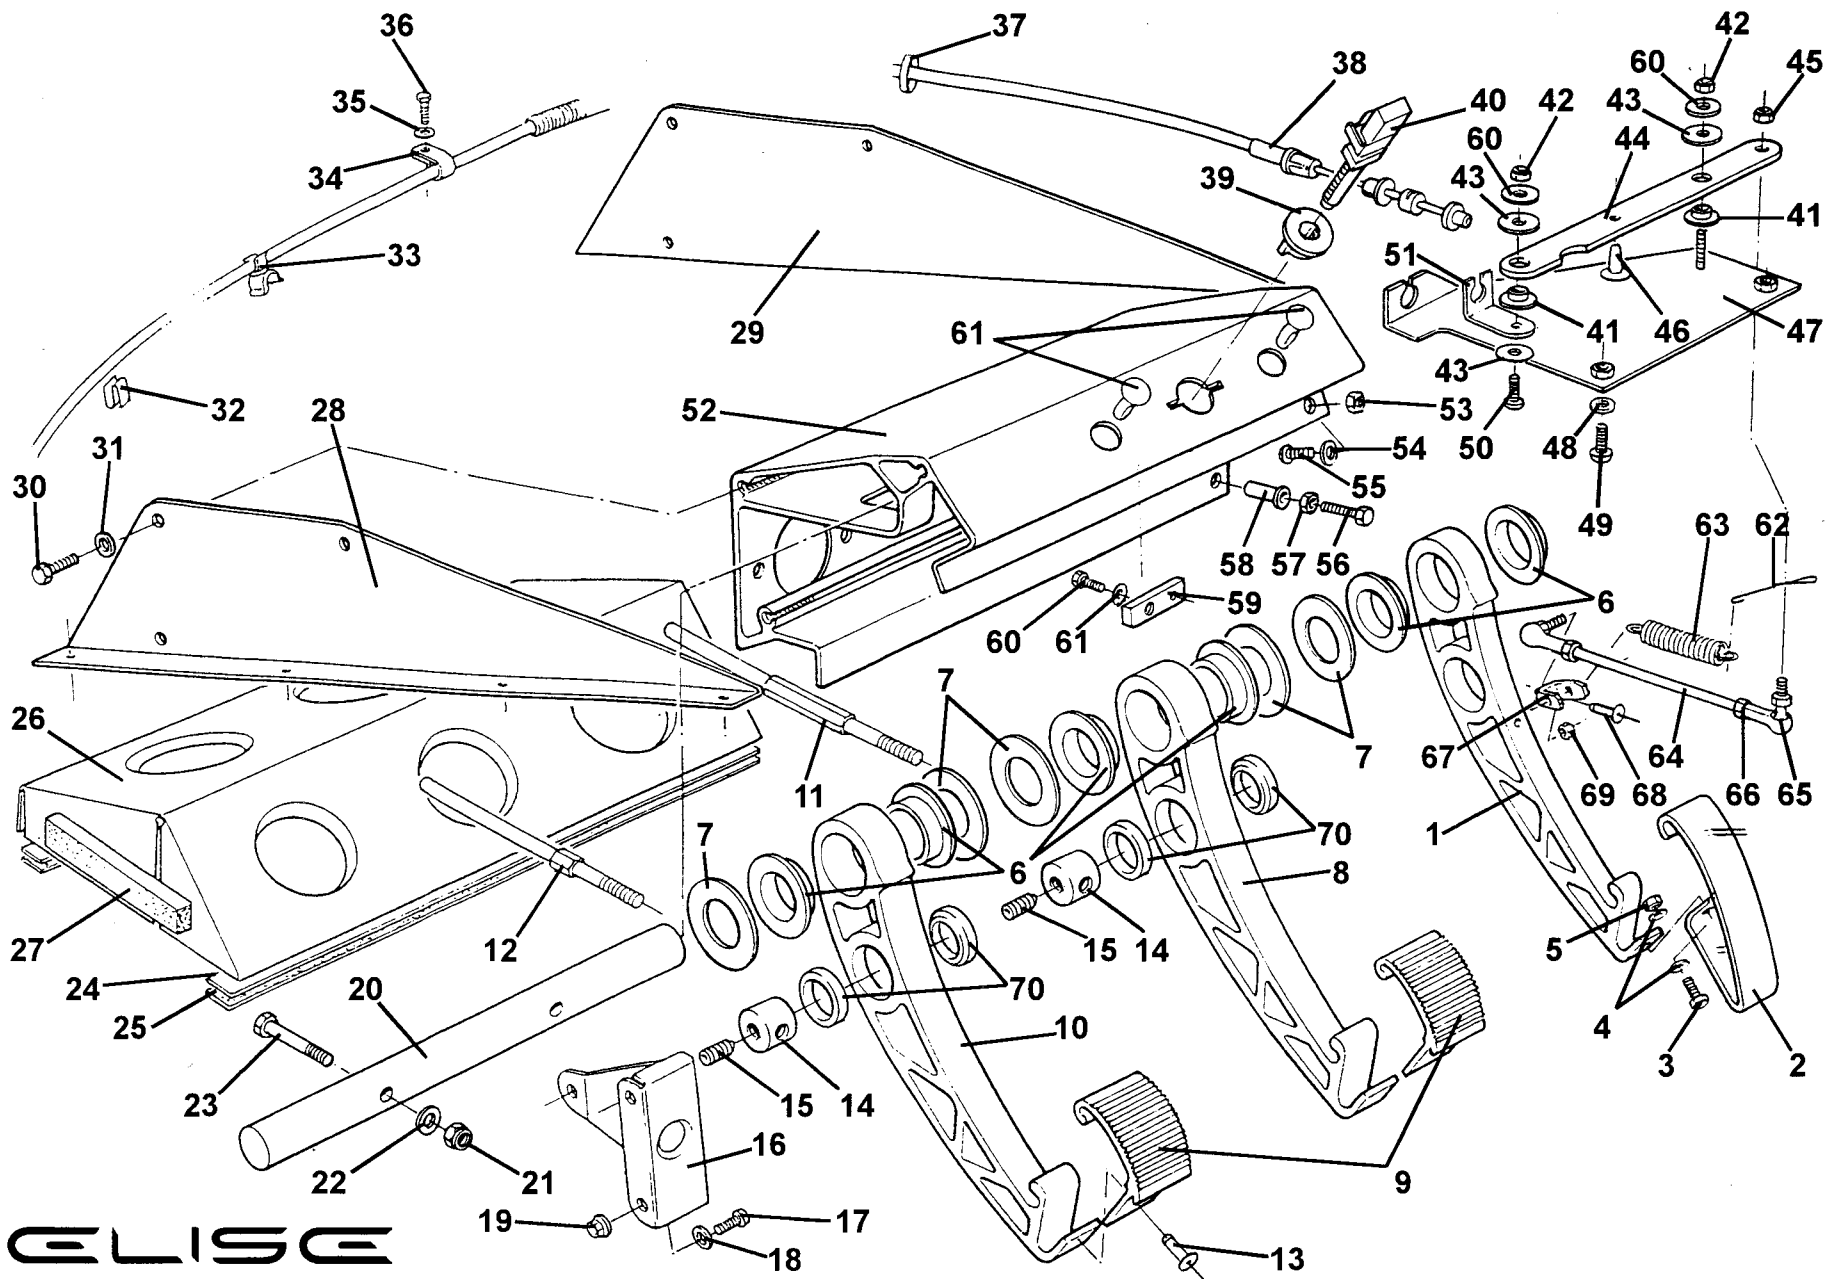

ELISE
14.01

Function Code 14.01 Pedal Box, Pedals, Throttle Cable

<u>Dep</u>	<u>Part Description</u>	<u>Remarks</u>	<u>Option</u>	<u>Part Number</u>	<u>Qty</u>
56	Setscrew, M6 x 35, throttle pedal stop			A075W1033Z	1
57	Nyloc Nut, M6, throttle pedal stop			A082W3085F	1
58	Pulsert, M6 x 1.0			A079W6156F	1
59	Nut Plate, pedal box			A111J0083F	1
60	Setscrew, M5 x 12, hex. hd.			A075W1021Z	1
61	Blanking Plug			A111J6020F	2
62	Link, throttle spring, RHD			A111J0096F	1
62a	Link, throttle spring, LHD			A111J0097F	1
63	Throttle Return Spring			A075J6029Z	1
64	Pull Rod , throttle linkage	Rod only		A111J0044F	1
65	Ball Joint, pull rod			A111J6015F	2
66	Locknut, M5, ball joint/pull rod			A082W3088F	2
67	Bracket, throttle pedal to pull rod			B111J0046F	1
68	Pop Rivet, 3/16", bracket to throttle pedal			A075W6087Z	1
69	Nyloc Nut, M5, throttle pedal link fix.			A100W3113F	2
70	Bush, synthetic, pedal trunnions			A111J6036F	4
71	Grease, molycote DC33 medium, pedal bush lube	Not illustrated		A111F6016V	As req.