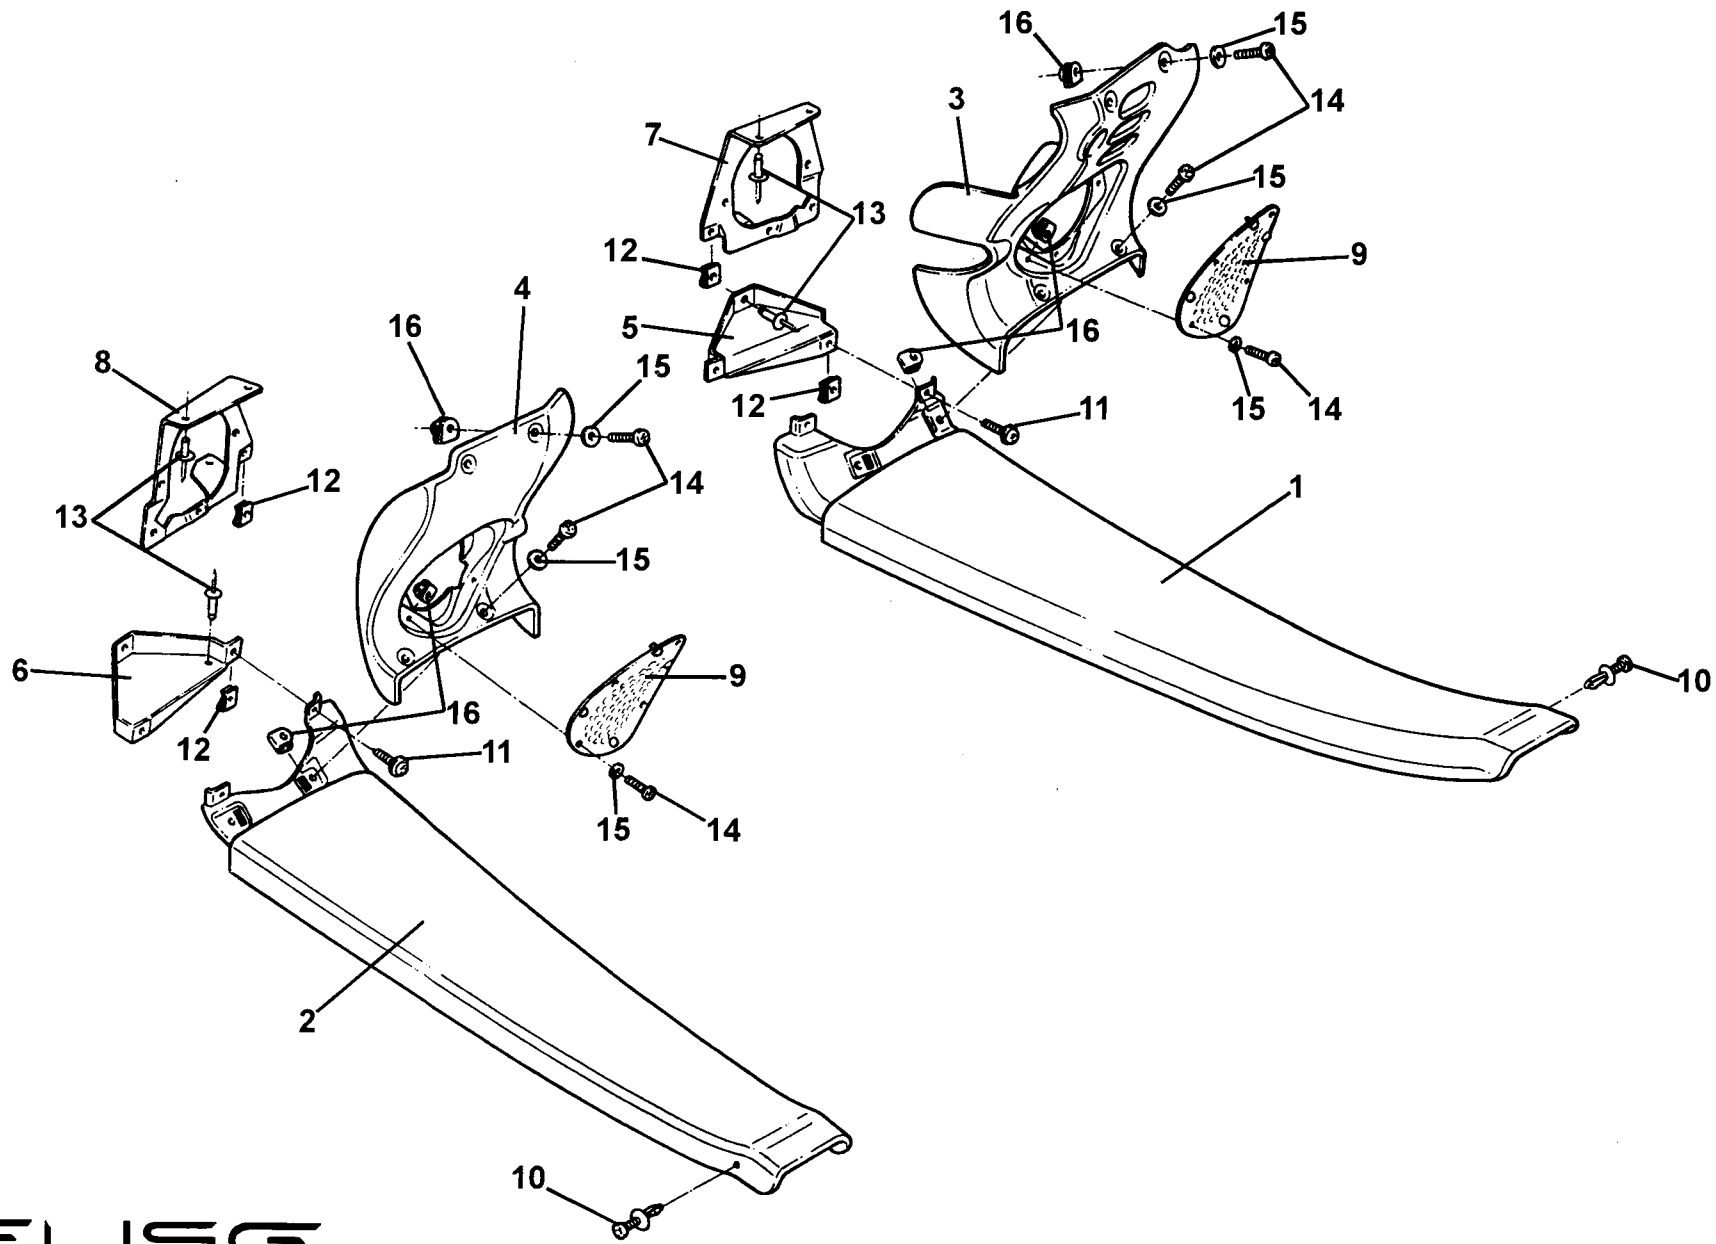

ELISE
15.18

Function Code 15.18 Interior Trim, Chassis Trim Panels

<u>Dep</u>	<u>Part Description</u>	<u>Remarks</u>	<u>Option</u>	<u>Part Number</u>	<u>Qty</u>
13	Pop Rivet		6 for speaker brackets	A075W6069Z	4
14	Screw, pan hd.				16
15	Washer, flat				16
16	Spirenut, plastic				16