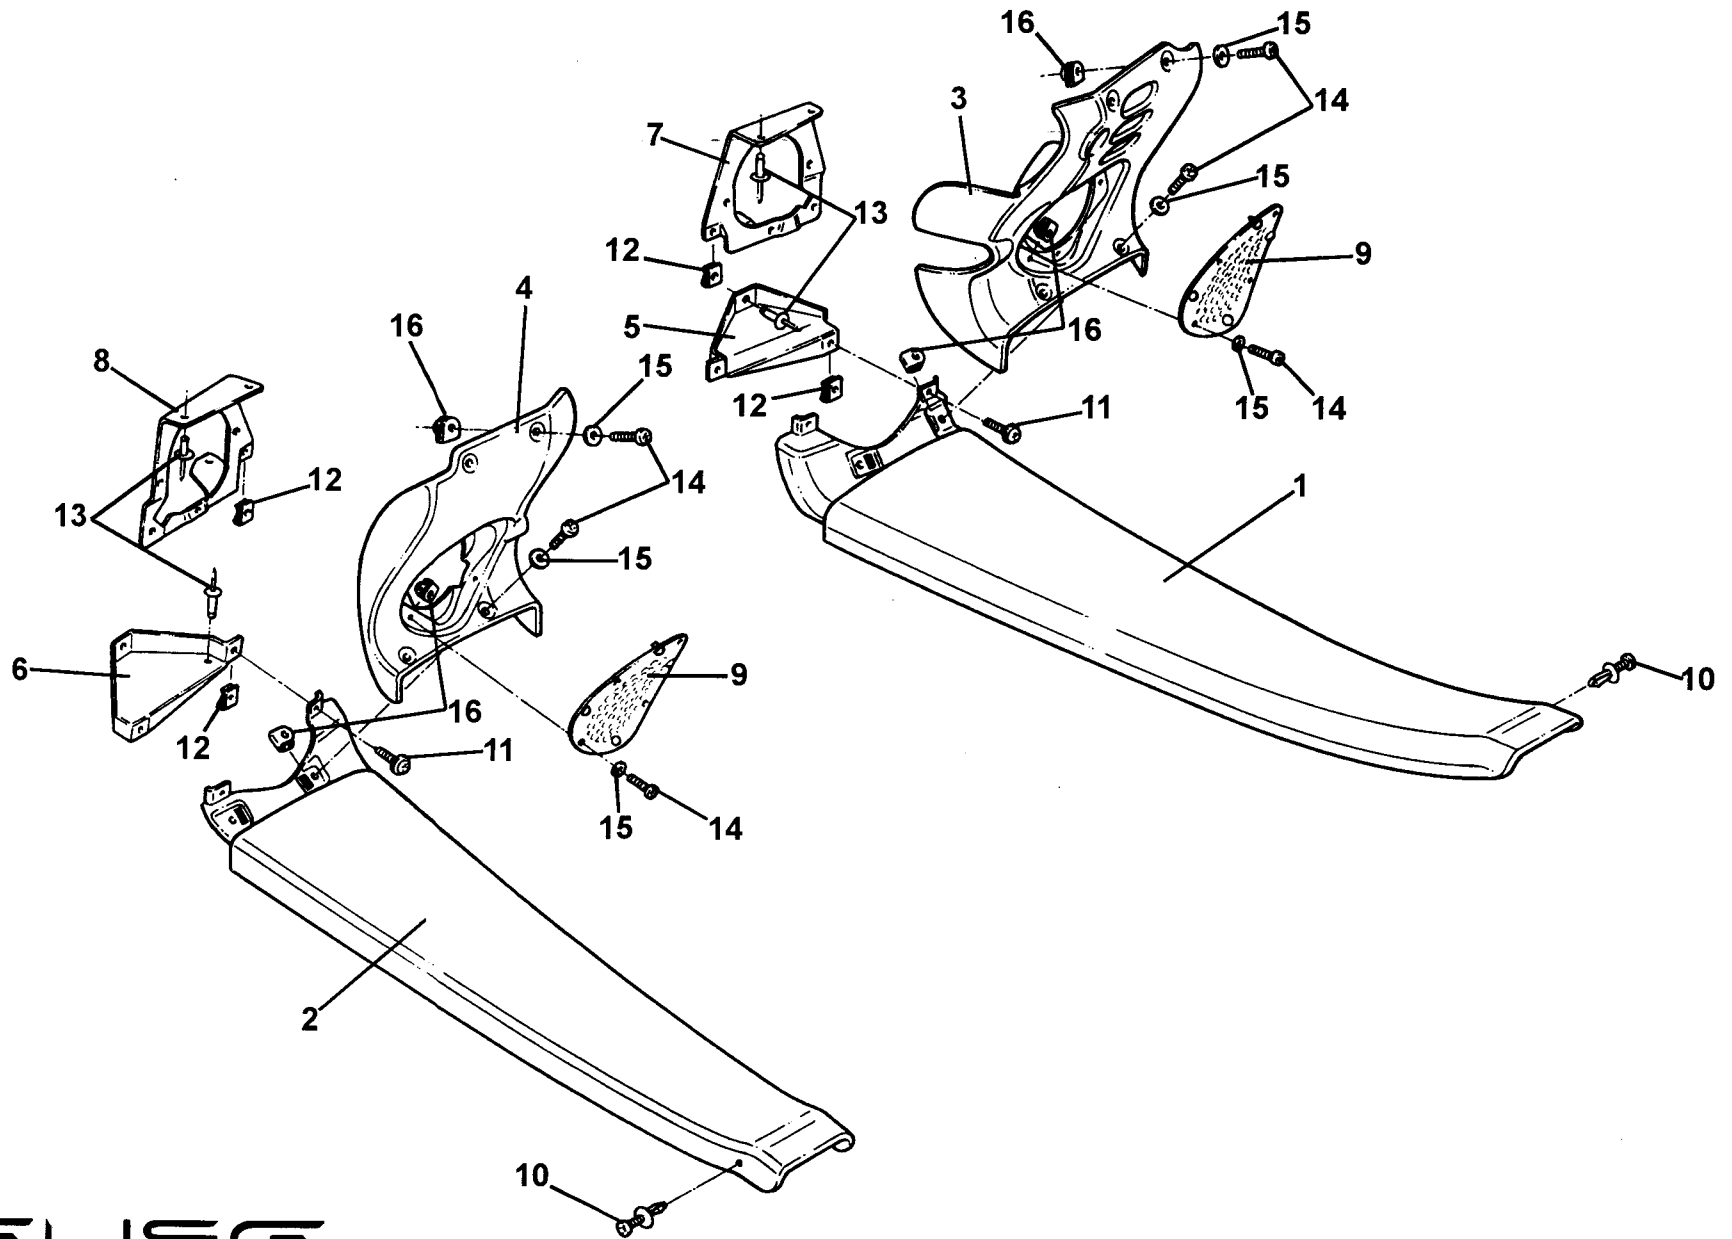

ELISE

15.11

Service Parts List **ELISE**

Function Code 15.11 Interior Trim & Stowage Provision

<u>Dep</u>	<u>Part Description</u>	<u>Remarks</u>	<u>Option</u>	<u>Part Number</u>	<u>Qty</u>
01	Rear Bulkhead Trim Panel, speakers		Audio options	B117U0041F	1
01a	Rear Bulkhead Trim Panel, no speakers		Standard	A117U0251F	1
02	Reinforcing Panel, panel rear			A117U0164F	1
03	Plastic Fastener, trim panel fix.			A100W6391F	6

ELISE
15.18

Service Parts List **ELISE**

Function Code 15.18 Interior Trim, Chassis Trim Panels

<u>Dep</u>	<u>Part Description</u>	<u>Remarks</u>	<u>Option</u>	<u>Part Number</u>	<u>Qty</u>
01	Sill Trim Panel, RH			A117U0112F	1
02	Sill Trim Panel, LH			A117U0117F	1
03	'A' Post Trim Panel/Speaker Housing, RH, RHD	With switch apertures	4 speaker audio system	A117U0068F	1
03a	'A' Post Trim Panel/Speaker Housing, RH, LHD		4 speaker audio system	A117U0067	1
03b	'A' Post Trim Panel, RH, RHD	With switch apertures		A117U0066F	1
03c	'A' Post Trim Panel, RH, LHD			A117U0069F	1
04	'A' Post Trim Panel/Speaker Housing, LH, RHD		4 speaker audio system	A117U0072F	1
04a	'A' Post Trim Panel/Speaker Housing, LH, LHD	With switch apertures	4 speaker audio system	A117U0071F	1
04b	'A' Post Trim Panel, LH, RHD			A117U0070F	1
04c	'A' Post Trim Panel, LH, LHD	With switch apertures		A117U0065F	1
05	Bracket, trim support, RH		Standard car	A117U0144F	1
06	Bracket, trim support, LH		Standard car	A117U0145F	1
07	Bracket, speaker retention, RH		4 speaker audio system	A117U0074F	1
08	Bracket, speaker retention, LH		4 speaker audio system	A117U0073F	1
09	Speaker Grille		4 speaker audio system		2
10	Plastic fastener, trim to body			A111W6534F	2
11	Screw, self tapping, No.8 x 3/4", flg, hd., pozi			A075W5074Z	4
12	Spirenut, No.8			A075W6016Z	4