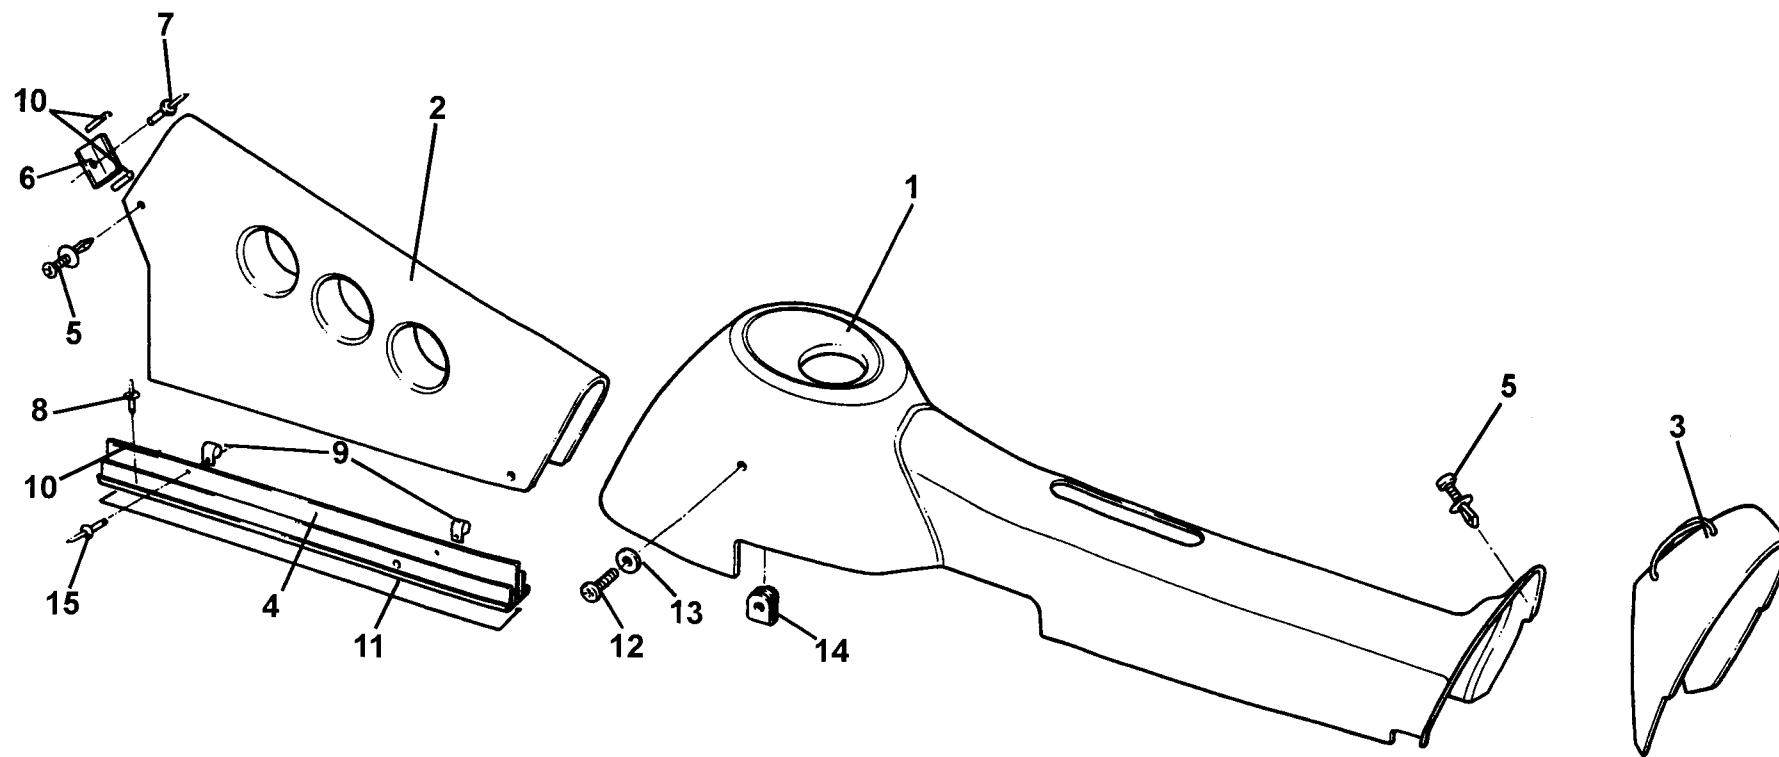

ELISE

15.19

Service Parts List **ELISE**

Function Code 15.19 Centre Tunnel Trim, Gear Lever Gaiters/Shrouds

<u>Dep</u>	<u>Part Description</u>	<u>Remarks</u>	<u>Option</u>	<u>Part Number</u>	<u>Qty</u>
01	Cover, gear lever/parking brake, RHD			B117U0062F	1
01a	Cover, gear lever/parking brake, LHD			B117U0061F	1
02	Cover, tunnel front, RHD	Alloy, perforated	Sports Tourer/Race Tech	A117U0166F	1
02a	Cover, tunnel front, LHD	Alloy, perforated	Sports Tourer/Race Tech	A117U0165F	1
02b	Cover, tunnel front, RHD	Alloy	Standard	B111A0068F	1
02c	Cover, tunnel front, RHD	Alloy	Standard	A111A0106F	1
03	Holder, phone/cup		Sports Tourer Pack	A117U0064F	1
04	Mounting Bracket, front tunnel to floor			C111A0067F	1
05	Plastic Fastener, tunnel fix.			A082W6505F	5
06	Mounting Bracket, front tunnel to toeboard			B111A0069F	1
07	Pop Rivet, 3/16" x 9/16", bracket fix.			A082W6243F	1
08	Blind Rivet, tunnel mount fix.			A111W6613F	4
09	'P' Clip, harness retention			A082W5457F	2
10	Edging Strip, harness protection			B075U6054V	0.16M
11	Tape, double sided, tunnel mount to floor			B075U6070V	0.55M
12	Screw, pan hd., pozi.				2
13	Washer, flat				2
14	Spire Nut, plastic				2