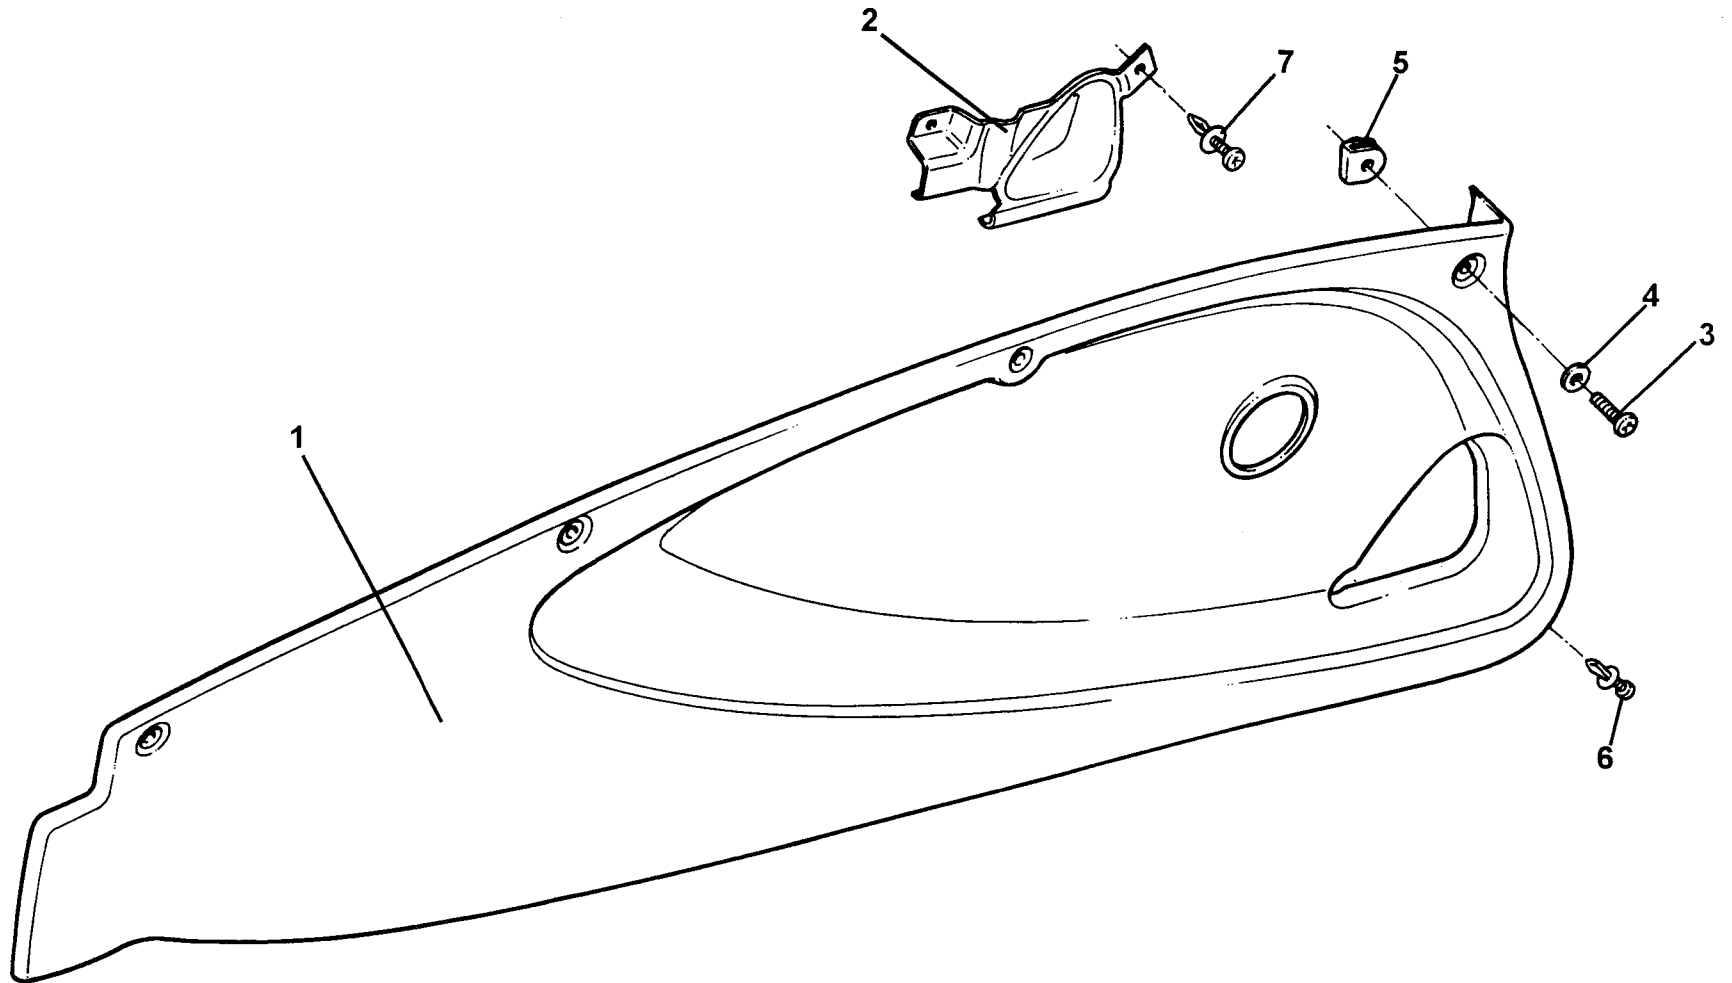

ELISE

15.11

Service Parts List **ELISE**

Function Code 15.11 Interior Trim & Stowage Provision

<u>Dep</u>	<u>Part Description</u>	<u>Remarks</u>	<u>Option</u>	<u>Part Number</u>	<u>Qty</u>
01	Rear Bulkhead Trim Panel, speakers		Audio options	B117U0041F	1
01a	Rear Bulkhead Trim Panel, no speakers		Standard	A117U0251F	1
02	Reinforcing Panel, panel rear			A117U0164F	1
03	Plastic Fastener, trim panel fix.			A100W6391F	6