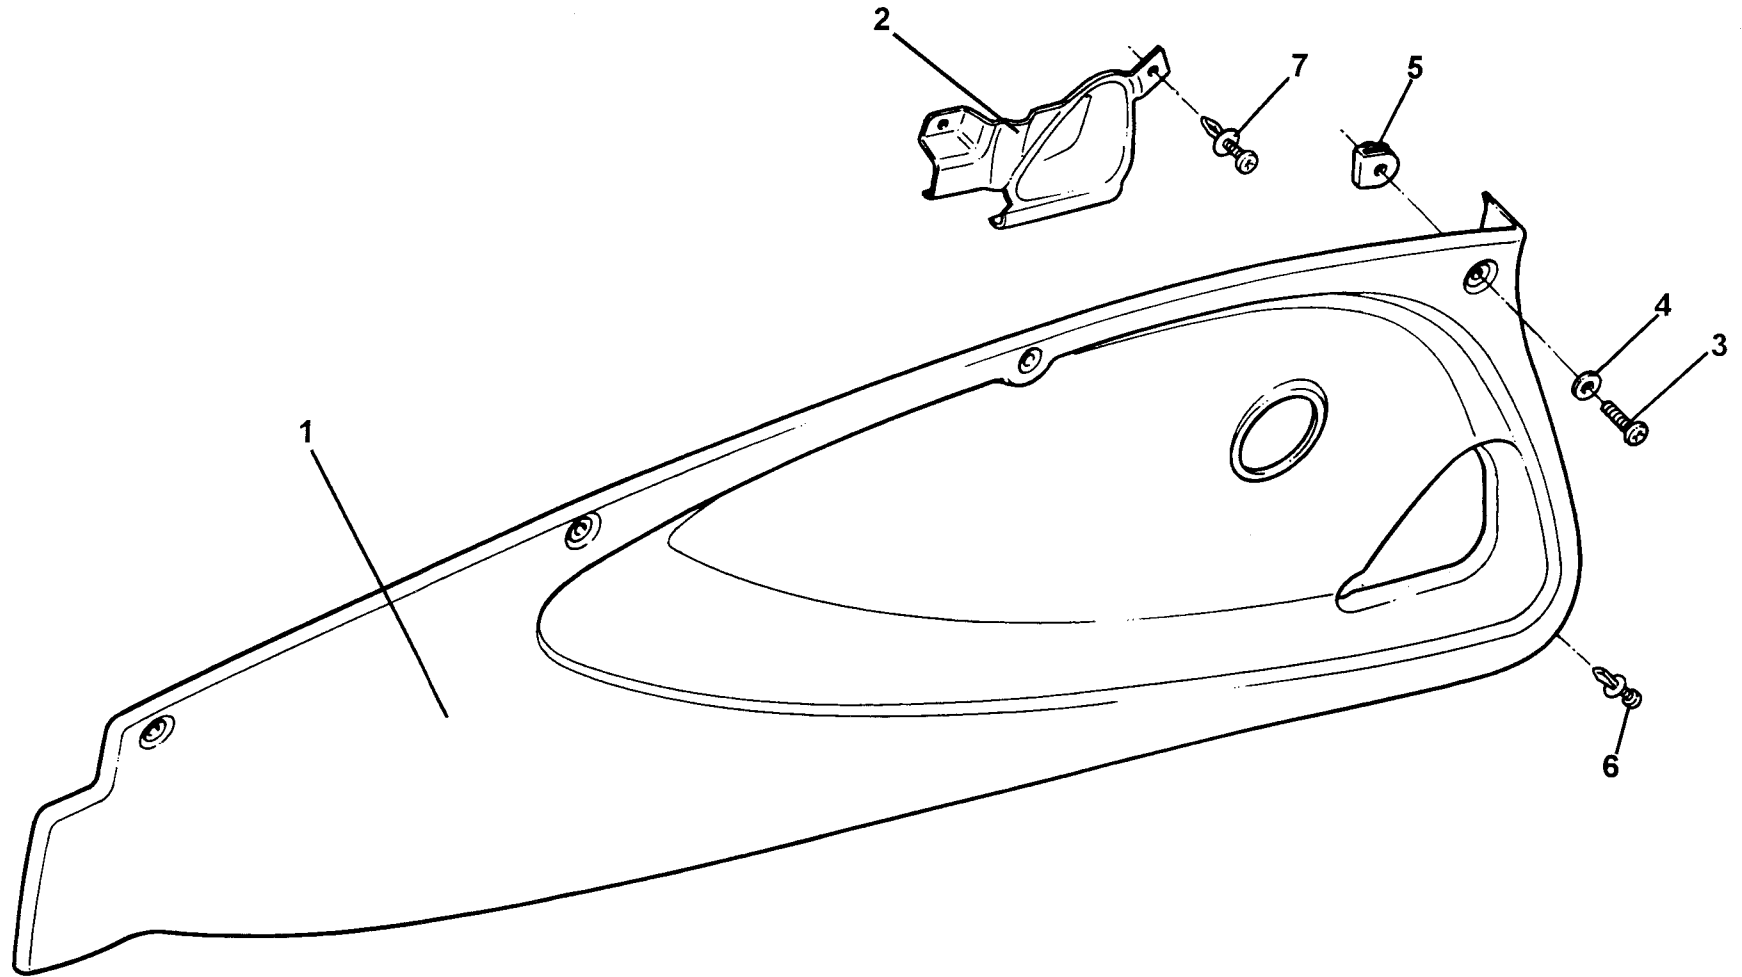

ELISE

15.11

Service Parts List **ELISE**

Function Code 15.11 Interior Trim & Stowage Provision

<u>Dep</u>	<u>Part Description</u>	<u>Remarks</u>	<u>Option</u>	<u>Part Number</u>	<u>Qty</u>
01	Rear Bulkhead Trim Panel, speakers		Audio options	B117U0041F	1
01a	Rear Bulkhead Trim Panel, no speakers		Standard	A117U0251F	1
02	Reinforcing Panel, panel rear			A117U0164F	1
03	Plastic Fastener, trim panel fix.			A100W6391F	6

ELISE

ELISE
15.13

Function Code 15.13 Front Door Trims

<u>Dep</u>	<u>Part Description</u>	<u>Remarks</u>	<u>Option</u>	<u>Part Number</u>	<u>Qty</u>
01s	Door Trim, blue, leather, LH		Sports Tourer Pack	B117U0214J	1
01t	Door Trim, blue, leather, RH		Sports Tourer Pack	B117U0215J	1
01u	Door Trim, stone, leather, LH		Sports Tourer Pack	B117U0216J	1
01v	Door Trim, stone, leather, RH		Sports Tourer Pack	B117U0217J	1
01w	Door Trim, tan, leather, LH		Sports Tourer Pack	B117U0218J	1
01x	Door Trim, tan, leather, RH		Sports Tourer Pack	B117U0219J	1
02	Trim Panel, interior release handle, LH			A117U0049F	1
02a	Trim Panel, interior release handle, RH			A117U0050F	1
03	Screw, Ejoy, trim to door			A117F6001F	8
04	Washer, flat, M4 x 9 x 0.3, SS			A082W4136F	8
05	Spirenut, plastic			A117F6001F	8
06	Plastic Fastener, trim to door lower			A100W6479F	8
07	Plastic Fastener, escutcheon to door			A100W6479F	2