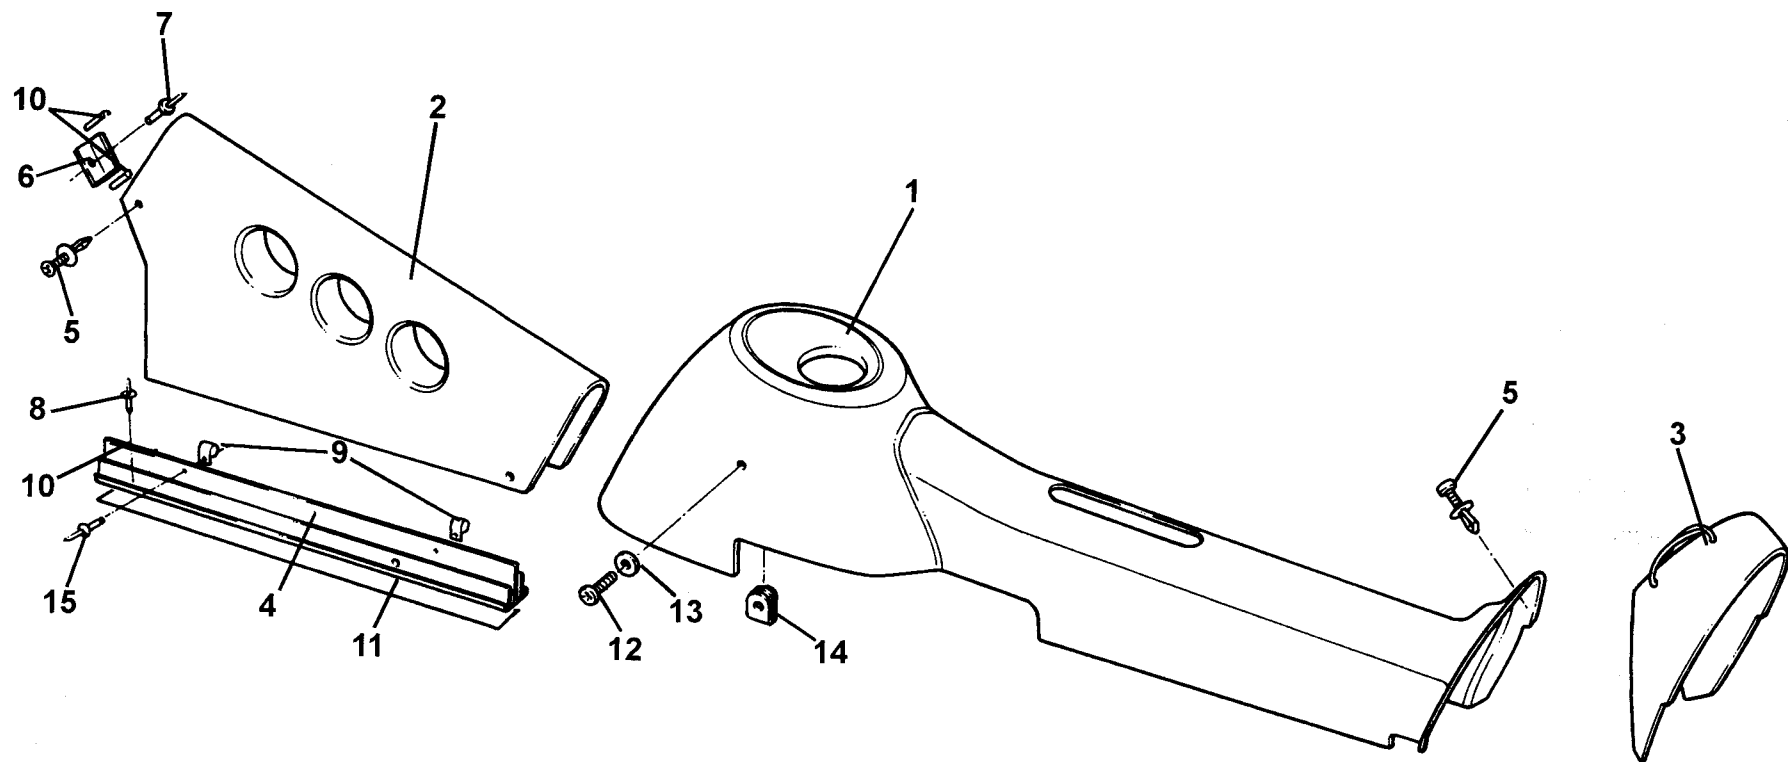

ELISE

15.19

Service Parts List **ELISE**

Function Code 15.19 Centre Tunnel Trim, Gear Lever Gaiters/Shrouds

<u>Dep</u>	<u>Part Description</u>	<u>Remarks</u>	<u>Option</u>	<u>Part Number</u>	<u>Qty</u>
01	Cover, gear lever/parking brake, RHD			B117U0062F	1
01a	Cover, gear lever/parking brake, LHD			B117U0061F	1
02	Cover, tunnel front, RHD	Alloy, perforated	Sports Tourer/Race Tech	A117U0166F	1
02a	Cover, tunnel front, LHD	Alloy, perforated	Sports Tourer/Race Tech	A117U0165F	1
02b	Cover, tunnel front, RHD	Alloy	Standard	B111A0068F	1
02c	Cover, tunnel front, RHD	Alloy	Standard	A111A0106F	1
03	Holder, phone/cup		Sports Tourer Pack	A117U0064F	1
04	Mounting Bracket, front tunnel to floor			C111A0067F	1
05	Plastic Fastener, tunnel fix.			A082W6505F	5
06	Mounting Bracket, front tunnel to toeboard			B111A0069F	1
07	Pop Rivet, 3/16" x 9/16", bracket fix.			A082W6243F	1
08	Blind Rivet, tunnel mount fix.			A111W6613F	4
09	'P' Clip, harness retention			A082W5457F	2
10	Edging Strip, harness protection			B075U6054V	0.16M
11	Tape, double sided, tunnel mount to floor			B075U6070V	0.55M
12	Screw, pan hd., pozi.				2
13	Washer, flat				2
14	Spire Nut, plastic				2

ELISE

15.19

Function Code 15.19 Centre Tunnel Trim, Gear Lever Gaiters/Shrouds

<u>Dep</u>	<u>Part Description</u>	<u>Remarks</u>	<u>Option</u>	<u>Part Number</u>	<u>Qty</u>
15	Pop Rivet, 'P' clip fix.				2