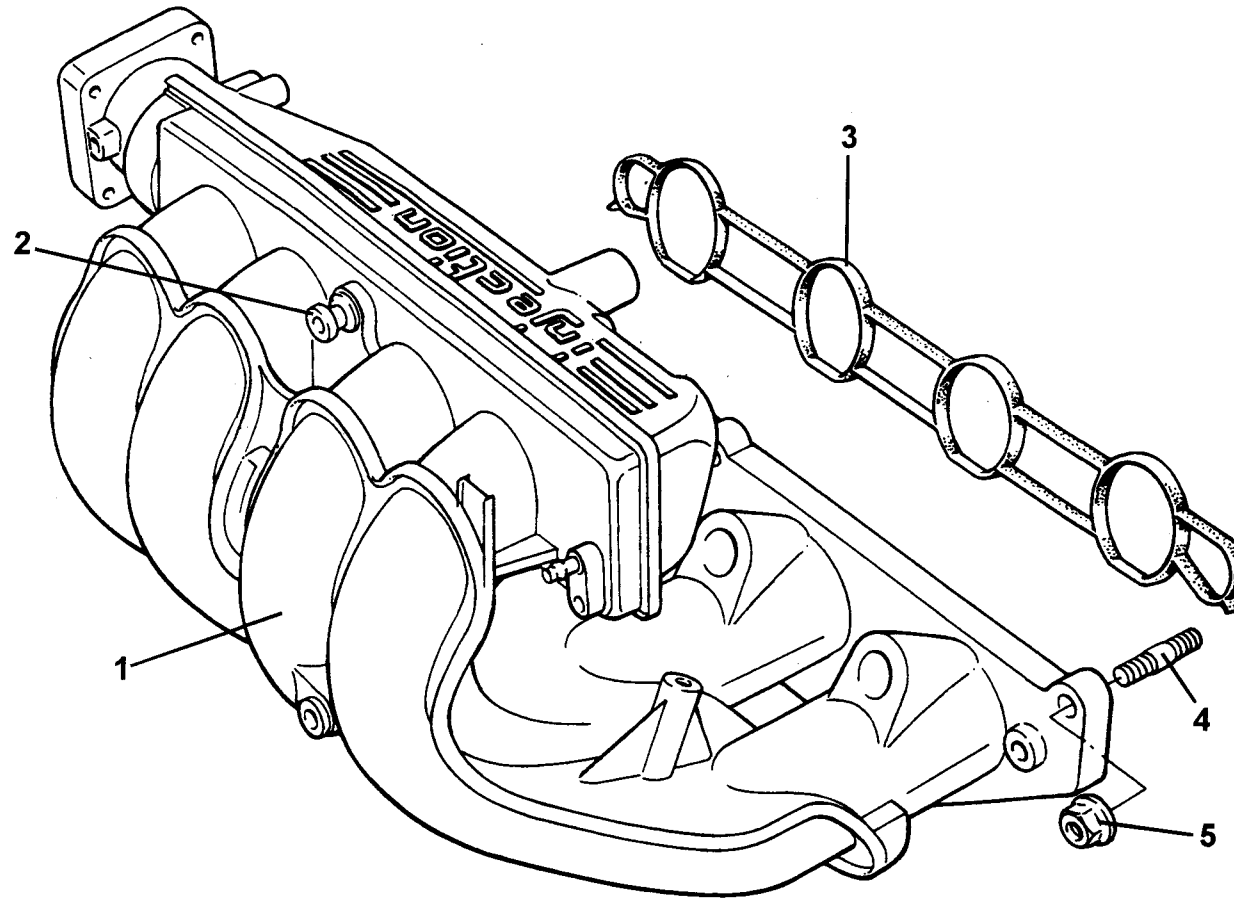

ELISE
42.04

Service Parts List **ELISE**

Function Code 42.04 Throttle Body, Mechanism & IAC Valve

<u>Dep</u>	<u>Part Description</u>	<u>Remarks</u>	<u>Option</u>	<u>Part Number</u>	<u>Qty</u>
01	Throttle Body				1
02	Idle Air Control Valve (IAC)			A111E6132S	1
03	Screw, flg, hd., throttle body to plenum			A111E6364S	4
04	Hose, throttle body to IAC			A111E6365S	1

ELISE
42.05

Service Parts List **ELISE**

Function Code 42.05 Fuel Injection System

<u>Dep</u>	<u>Part Description</u>	<u>Remarks</u>	<u>Option</u>	<u>Part Number</u>	<u>Qty</u>
01	Fuel Rail.			A111E6079S	1
02	Injector.			A111E6060S	4
03	Clip, injector retaining			A111E6162S	4
04	'O' Ring, pipe to rail			A111E6142S	1
05	Hose, elbow, fuel return			A117L6028S	1
06	Hose Clip			A111L6034S	2
07	Bolt, fuel rail to manifold			A111E6160S	2
08	Fuel Pipe Assembly, fuel feed			A111L6030S	1
09	Bolt, pipe to rail			A111L6035S	2
10	Vacuum Hose, regulator to manifold			A111E6078S	1
11	Hose Clip, vacuum hose securing			A111E6161S	1
12	Fuel Pipe Assembly, fuel return			A111L6046S	1
13	Injector Holding Plate, plastic			A117E	1

ELISE
42.07

Service Parts List **ELISE**

Function Code 42.07 Inlet Manifolds, Plenum & Gaskets

<u>Dep</u>	<u>Part Description</u>	<u>Remarks</u>	<u>Option</u>	<u>Part Number</u>	<u>Qty</u>
01	Inlet Manifold				1
02	Vacuum Pipe Union			A111E6327S	1
03	Gasket, inlet manifold (green)	Also see section 40.02		B111E6086S	1
04	Stud, inlet manifold			B111E6081S	7
05	Nut, inlet manifold fix.			A111E6326S	7