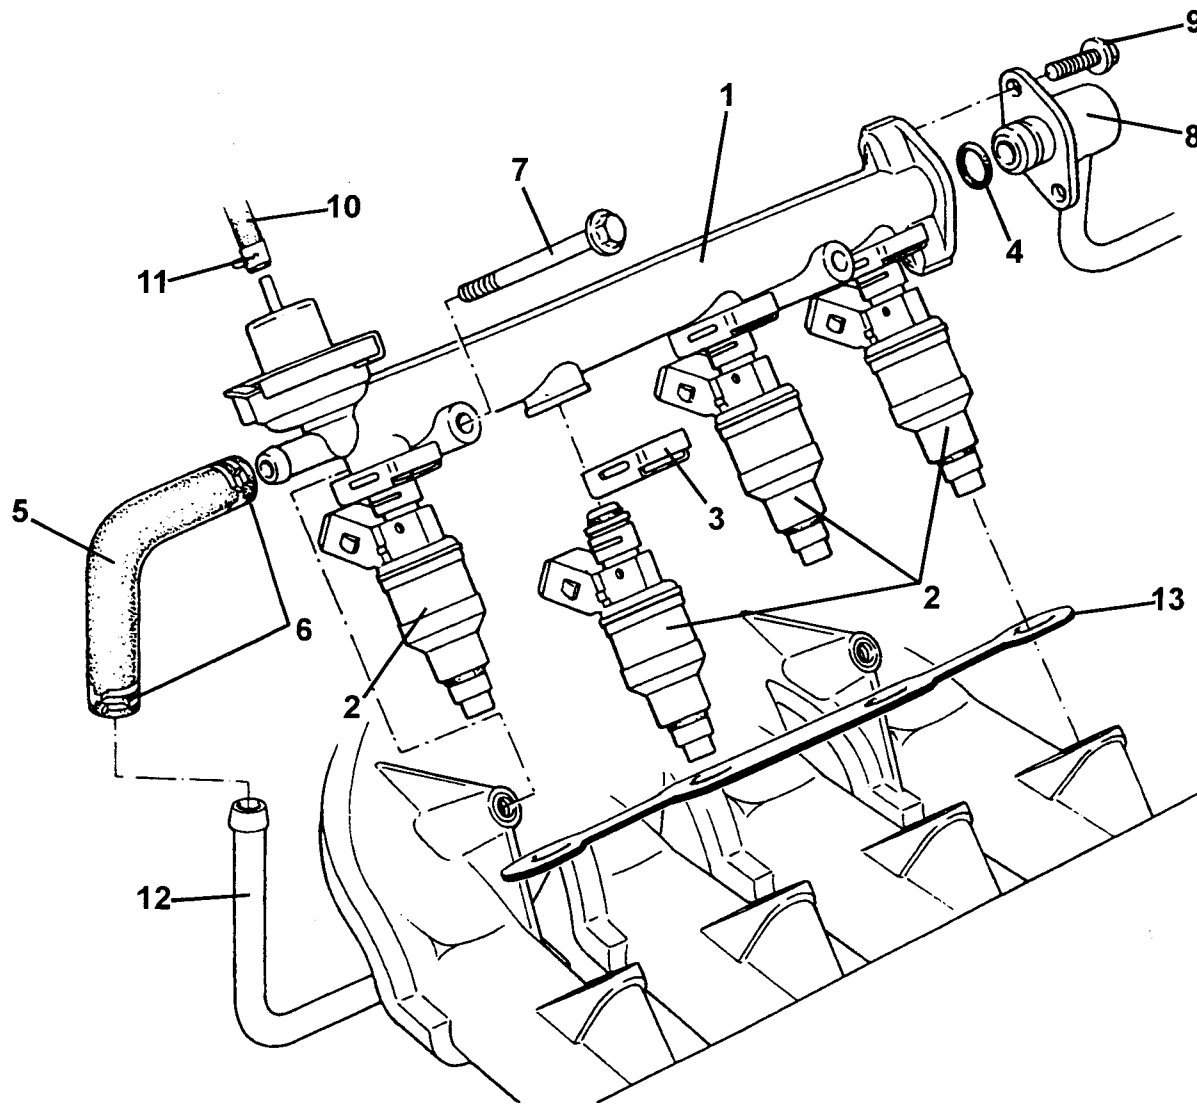

ELISE
42.04

Service Parts List **ELISE**

Function Code 42.04 Throttle Body, Mechanism & IAC Valve

<u>Dep</u>	<u>Part Description</u>	<u>Remarks</u>	<u>Option</u>	<u>Part Number</u>	<u>Qty</u>
01	Throttle Body				1
02	Idle Air Control Valve (IAC)			A111E6132S	1
03	Screw, flg, hd., throttle body to plenum			A111E6364S	4
04	Hose, throttle body to IAC			A111E6365S	1

ELISE
42.05

Service Parts List **ELISE**

Function Code 42.05 Fuel Injection System

<u>Dep</u>	<u>Part Description</u>	<u>Remarks</u>	<u>Option</u>	<u>Part Number</u>	<u>Qty</u>
01	Fuel Rail.			A111E6079S	1
02	Injector.			A111E6060S	4
03	Clip, injector retaining			A111E6162S	4
04	'O' Ring, pipe to rail			A111E6142S	1
05	Hose, elbow, fuel return			A117L6028S	1
06	Hose Clip			A111L6034S	2
07	Bolt, fuel rail to manifold			A111E6160S	2
08	Fuel Pipe Assembly, fuel feed			A111L6030S	1
09	Bolt, pipe to rail			A111L6035S	2
10	Vacuum Hose, regulator to manifold			A111E6078S	1
11	Hose Clip, vacuum hose securing			A111E6161S	1
12	Fuel Pipe Assembly, fuel return			A111L6046S	1
13	Injector Holding Plate, plastic			A117E	1