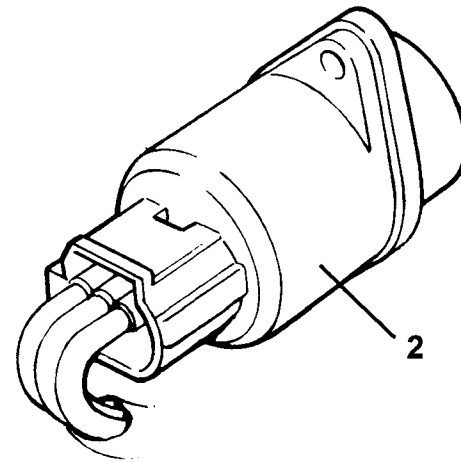

Service Parts List **ELISE**

Function Code 42.01 Airboxes, Trunking & Air Filters

<u>Dep</u>	<u>Part Description</u>	<u>Remarks</u>	<u>Option</u>	<u>Part Number</u>	<u>Qty</u>
01	Air Cleaner Housing Assembly			A111E0015K	1
02	Air Cleaner Element			A111E6022S	1
03	Flexible Hose, air cleaner to throttle body			A111E6010F	1
04	Hose Clip, hose to air cleaner			A075L6044F	1
05	Hose Clip, hose to throttle body			A111E6024F	1
06	Mounting Bracket Assy., air cleaner			A117E0071F	1
07	Grommet, air cleaner lower mounting			A111E6018F	1
08	Grommet, air cleaner upper mounting			A111E6017F	2
09	Pin, air cleaner retention			A111E6012F	2
10	Screw, M6, hex. hd., bracket to roll-over bar stay				2
11	Washer, spring, M6,			A907E6258F	2
12	Washer, flat, M6				2
13	Setscrew, M6 x 22, hex. hd., filter to bracket			A082W1111F	1
14	Washer, spring, M6			A079W4035Z	1
15	Insert, grommet fix.			A089U1518F	1
16	Bracket Assy., intake hose fix.	Includes items: 17,19,20		A117E0012F	1
17	Cradle Clip, cable tie fix.			A082W6293F	2
18	Cable Tie				2

ELISE
42.04

Service Parts List **ELISE**

Function Code 42.04 Throttle Body, Mechanism & IAC Valve

<u>Dep</u>	<u>Part Description</u>	<u>Remarks</u>	<u>Option</u>	<u>Part Number</u>	<u>Qty</u>
01	Throttle Body				1
02	Idle Air Control Valve (IAC)			A111E6132S	1
03	Screw, flg, hd., throttle body to plenum			A111E6364S	4
04	Hose, throttle body to IAC			A111E6365S	1