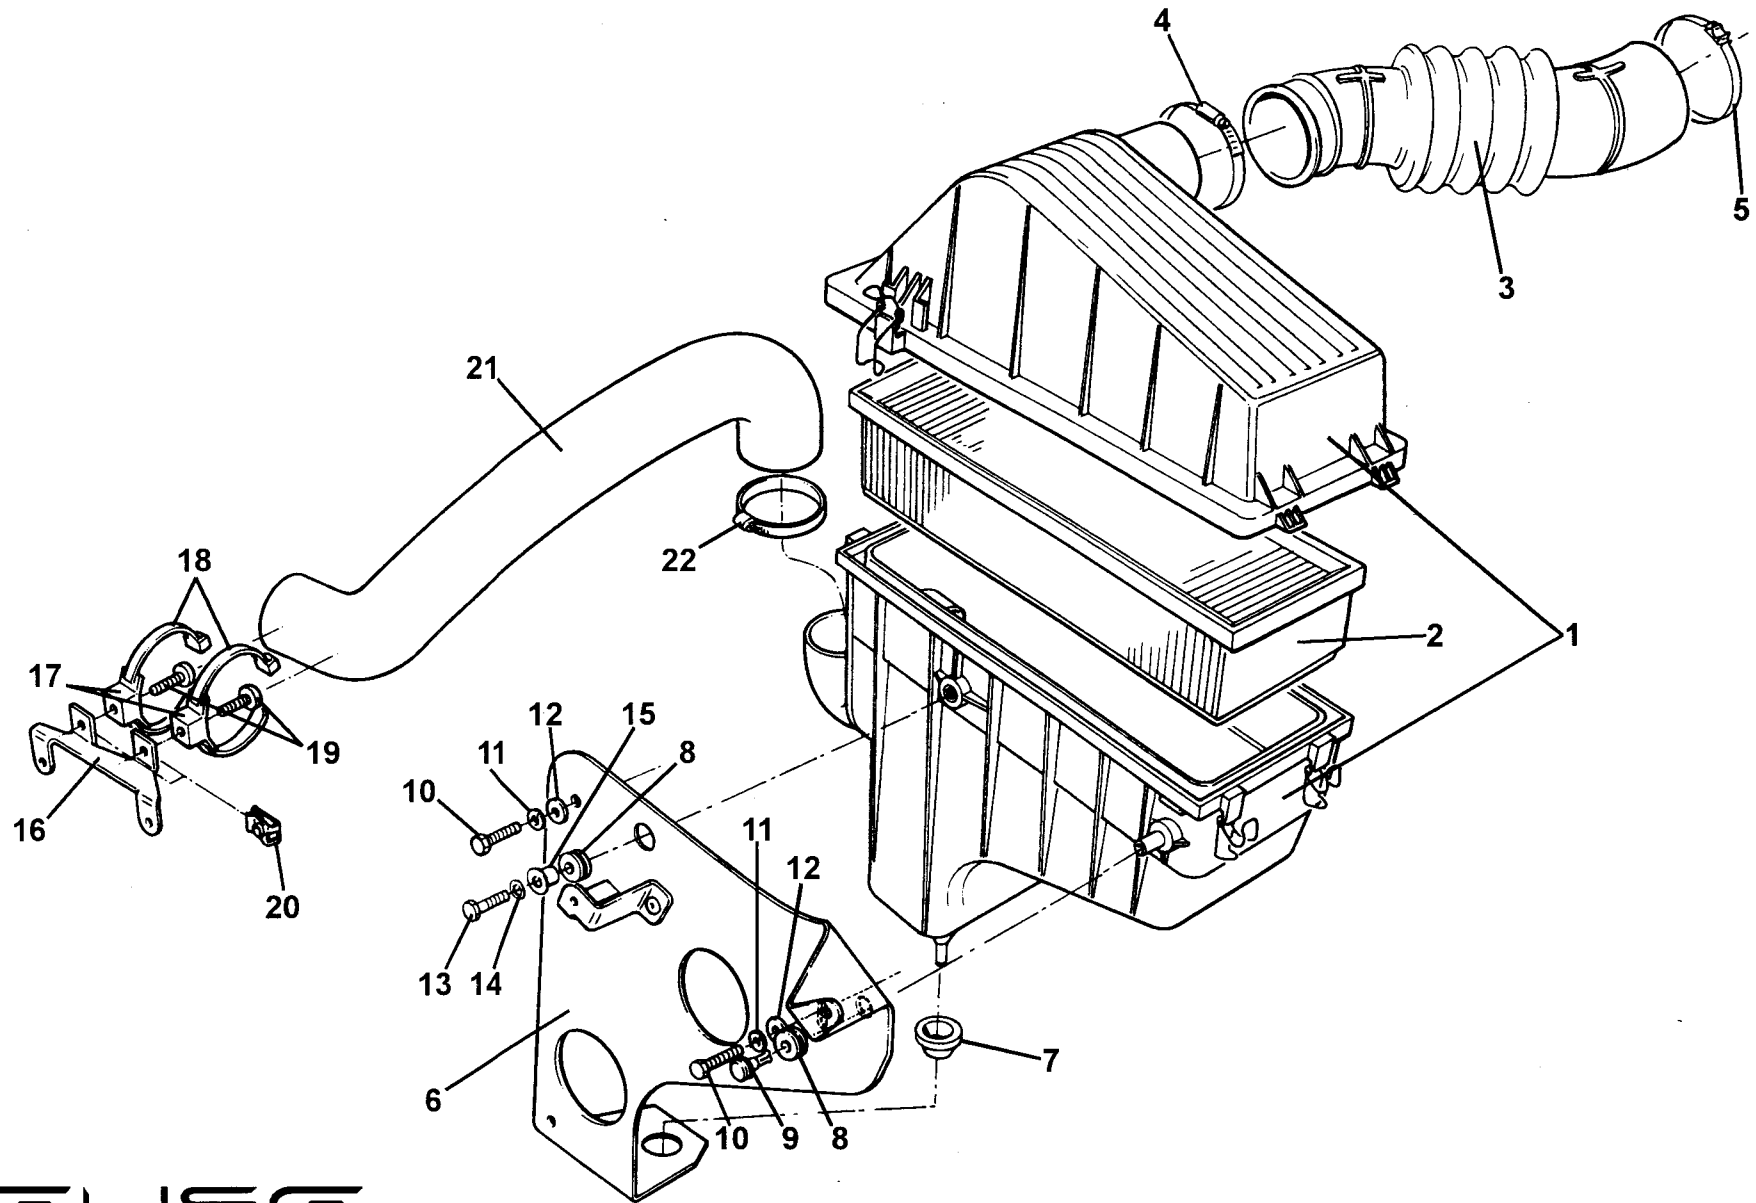

Service Parts List **ELISE**

Function Code 42.01 Airboxes, Trunking & Air Filters

<u>Dep</u>	<u>Part Description</u>	<u>Remarks</u>	<u>Option</u>	<u>Part Number</u>	<u>Qty</u>
01	Air Cleaner Housing Assembly			A111E0015K	1
02	Air Cleaner Element			A111E6022S	1
03	Flexible Hose, air cleaner to throttle body			A111E6010F	1
04	Hose Clip, hose to air cleaner			A075L6044F	1
05	Hose Clip, hose to throttle body			A111E6024F	1
06	Mounting Bracket Assy., air cleaner			A117E0071F	1
07	Grommet, air cleaner lower mounting			A111E6018F	1
08	Grommet, air cleaner upper mounting			A111E6017F	2
09	Pin, air cleaner retention			A111E6012F	2
10	Screw, M6, hex. hd., bracket to roll-over bar stay				2
11	Washer, spring, M6,			A907E6258F	2
12	Washer, flat, M6				2
13	Setscrew, M6 x 22, hex. hd., filter to bracket			A082W1111F	1
14	Washer, spring, M6			A079W4035Z	1
15	Insert, grommet fix.			A089U1518F	1
16	Bracket Assy., intake hose fix.	Includes items: 17,19,20		A117E0012F	1
17	Cradle Clip, cable tie fix.			A082W6293F	2
18	Cable Tie				2

ELISE
42.01