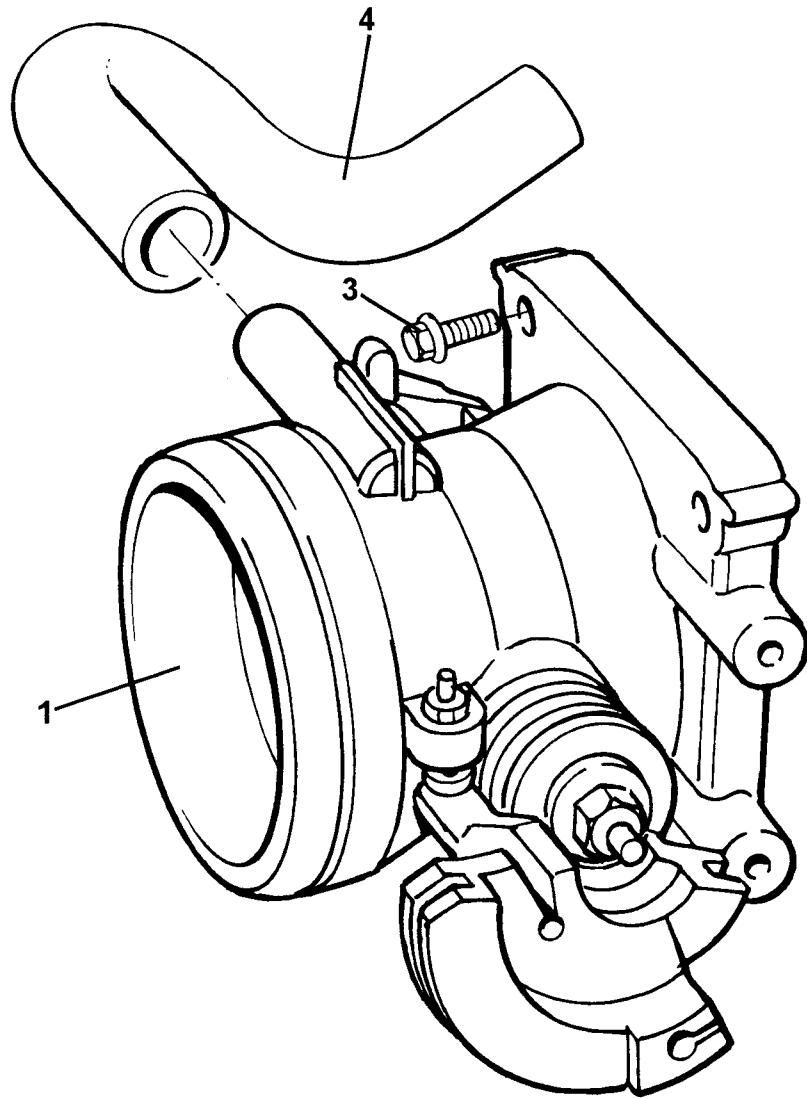

Service Parts List **ELISE**

Function Code 42.01 Airboxes, Trunking & Air Filters

<u>Dep</u>	<u>Part Description</u>	<u>Remarks</u>	<u>Option</u>	<u>Part Number</u>	<u>Qty</u>
01	Air Cleaner Housing Assembly			A111E0015K	1
02	Air Cleaner Element			A111E6022S	1
03	Flexible Hose, air cleaner to throttle body			A111E6010F	1
04	Hose Clip, hose to air cleaner			A075L6044F	1
05	Hose Clip, hose to throttle body			A111E6024F	1
06	Mounting Bracket Assy., air cleaner			A117E0071F	1
07	Grommet, air cleaner lower mounting			A111E6018F	1
08	Grommet, air cleaner upper mounting			A111E6017F	2
09	Pin, air cleaner retention			A111E6012F	2
10	Screw, M6, hex. hd., bracket to roll-over bar stay				2
11	Washer, spring, M6,			A907E6258F	2
12	Washer, flat, M6				2
13	Setscrew, M6 x 22, hex. hd., filter to bracket			A082W1111F	1
14	Washer, spring, M6			A079W4035Z	1
15	Insert, grommet fix.			A089U1518F	1
16	Bracket Assy., intake hose fix.	Includes items: 17,19,20		A117E0012F	1
17	Cradle Clip, cable tie fix.			A082W6293F	2
18	Cable Tie				2

ELISE
42.04

Service Parts List **ELISE**

Function Code 42.04 Throttle Body, Mechanism & IAC Valve

<u>Dep</u>	<u>Part Description</u>	<u>Remarks</u>	<u>Option</u>	<u>Part Number</u>	<u>Qty</u>
01	Throttle Body				1
02	Idle Air Control Valve (IAC)			A111E6132S	1
03	Screw, flg, hd., throttle body to plenum			A111E6364S	4
04	Hose, throttle body to IAC			A111E6365S	1