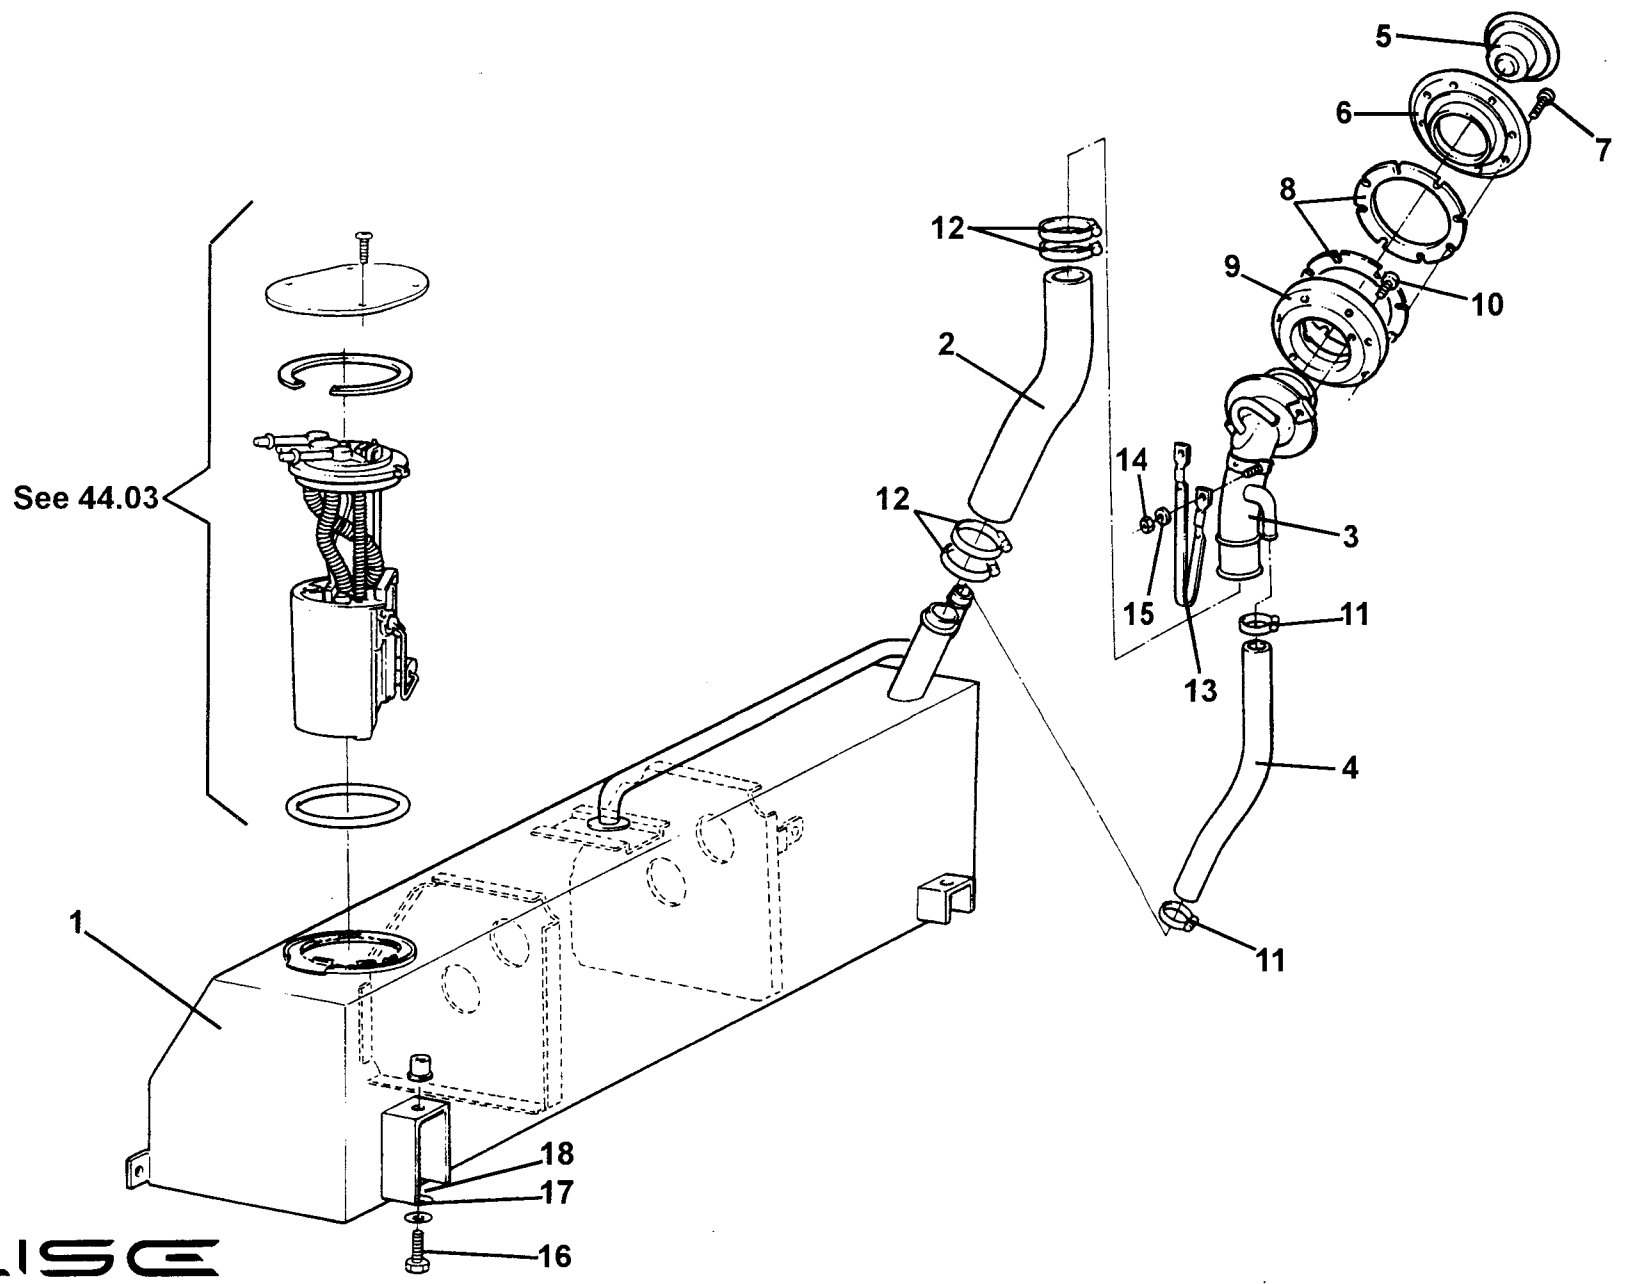

## Function Code 44.01 Fuel Tanks, Filler

<u>Dep</u>	<u>Part Description</u>	<u>Remarks</u>	<u>Option</u>	<u>Part Number</u>	<u>Qty</u>
01	Fuel Tank			A117L0052H	1
02	Hose, fuel filler			A117L0044F	1
03	Filler Neck				1
04	Hose, fuel breather			A117L0045F	1
05	Fuel Filler Cap, locking	Includes lock barrel		A117L0025J	1
05a	Fuel Filler Cap	Cap only		A117L6058F	1
06	Ring, fuel filler cap to clamshell			B117L0037F	1
07	Setscrew No 6 x 1/2", filler neck to body				8
08	Gasket, clamping ring			B117L0021F	1
09	Clamping Ring, filler to clamshell				1
10	Screw, ring to filler neck				2
11	Hose Clip, breather hose			A117W6677F	4
12	Hose Clip, filler hose, upper			A117W6679F	2
13	Hose Clip, filler hose, lower			A117W6678F	2
14	Earth Braid			A079M4049F	1
15	Nut, braid to filler neck				2
16	Washer, flat				2
17	Setscrew, M8 x 25, tank to chassis			A075W1039Z	4

**ELISE**

**ELISE**  
44.01

---

**Function Code 44.01 Fuel Tanks, Filler**

<u>Dep</u>	<u>Part Description</u>	<u>Remarks</u>	<u>Option</u>	<u>Part Number</u>	<u>Qty</u>
18	Washer, spring, M8, tank to chassis			A075W4036Z	4
19	Washer, flat, M8, tank to chassis			A075W4019Z	4