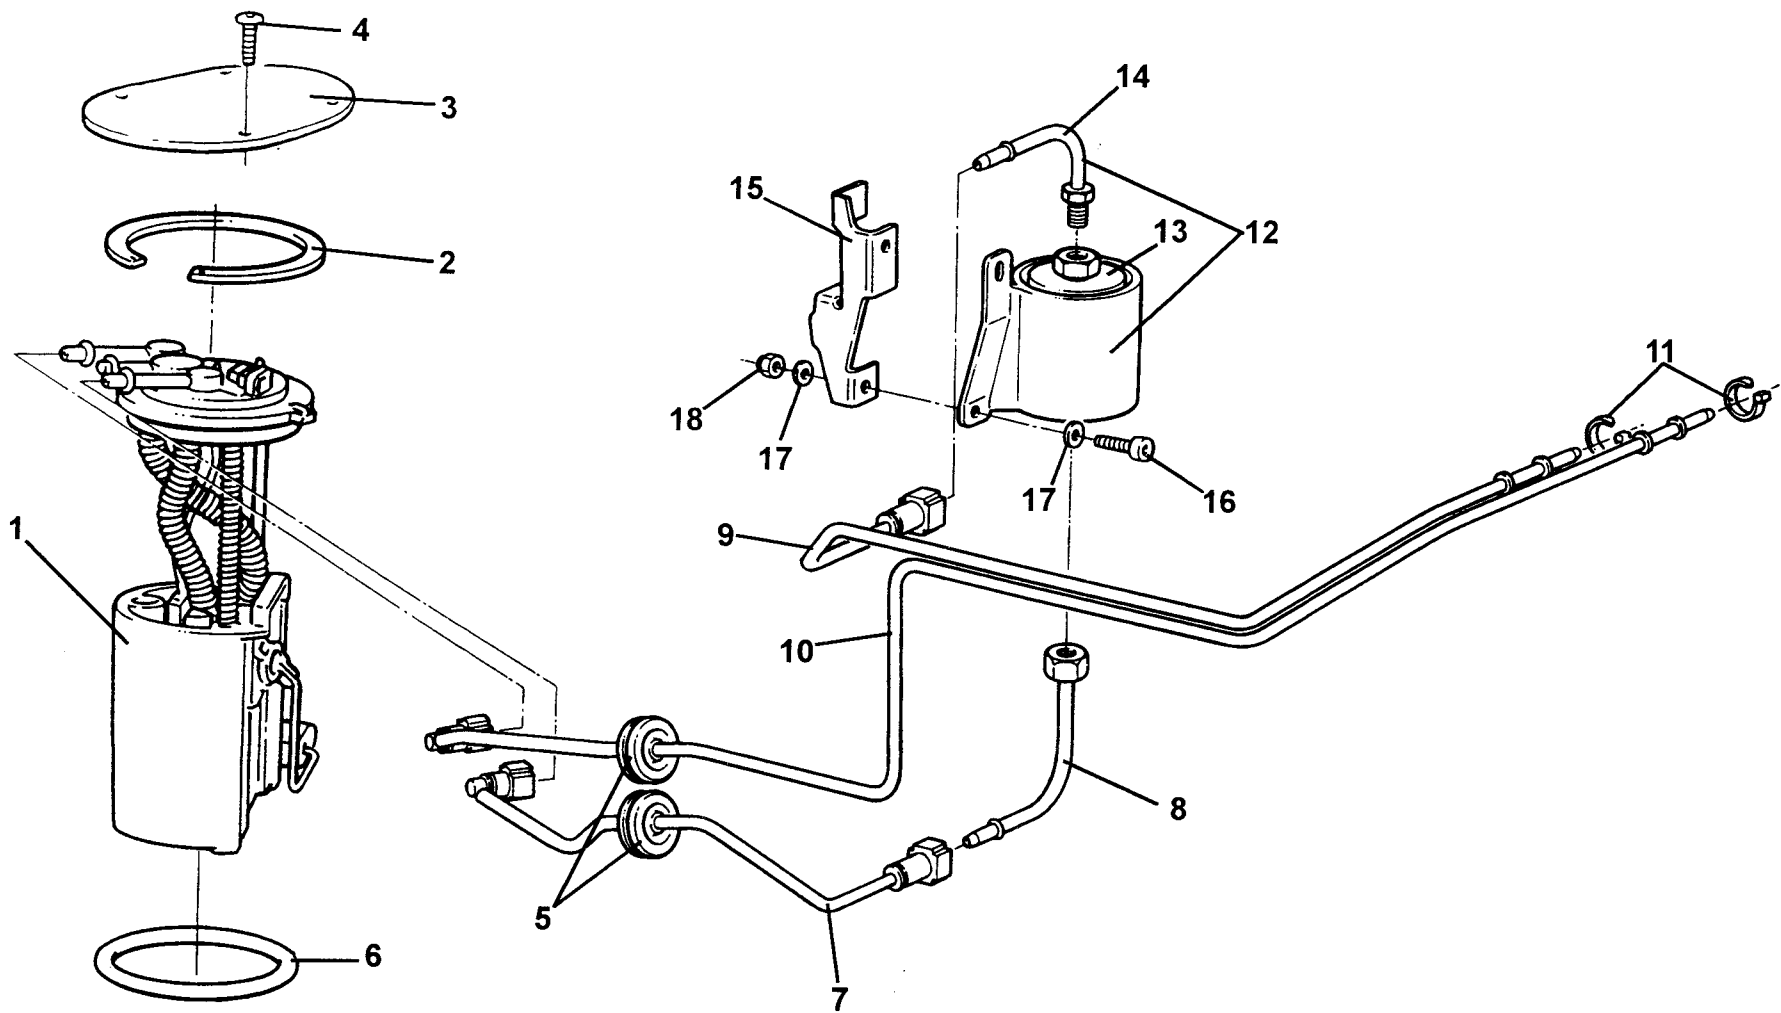

ELISE
44.03

Service Parts List **ELISE**

Function Code 44.03 Fuel Pump; Filter, Pipes

<u>Dep</u>	<u>Part Description</u>	<u>Remarks</u>	<u>Option</u>	<u>Part Number</u>	<u>Qty</u>
01	Fuel Pump and Sender Unit			A116L6001L	1
02	Circlip, pump to tank				1
03	Access Panel, fuel tank			A117L0042F	1
04	Screw, access cover			A111W7117F	4
05	Grommet			A117L6027F	2
06	'O' Ring, fuel pump to tank			A111L6008F	1
07	Fuel Pipe Assembly, feed, pump to filter			A117L0006F	1
08	Adaptor Pipe, filter inlet to feed hose			A111L6006F	1
09	Fuel Pipe Assembly , feed, filter to engine			A117L0012F	1
10	Fuel Pipe Assembly, return			A117L0008F	1
11	Cable Tie, quick connect retention			A075W6038F	2
12	Fuel Filter Housing Assembly	Includes pipe item 14		A111L6002F	1
13	Fuel Filter Element			A340L6038S	1
14	Adaptor Pipe, filter outlet to feed hose			A111L6038S	1
15	Bracket, filter mounting			A117L0003F	1
16	Setscrew, M6 x 18, cap hd., filter assy to bracket				2
17	Washer, flat, M6			A075W4015Z	4
18	Nyloc Nut, M6			A075W3009Z	2