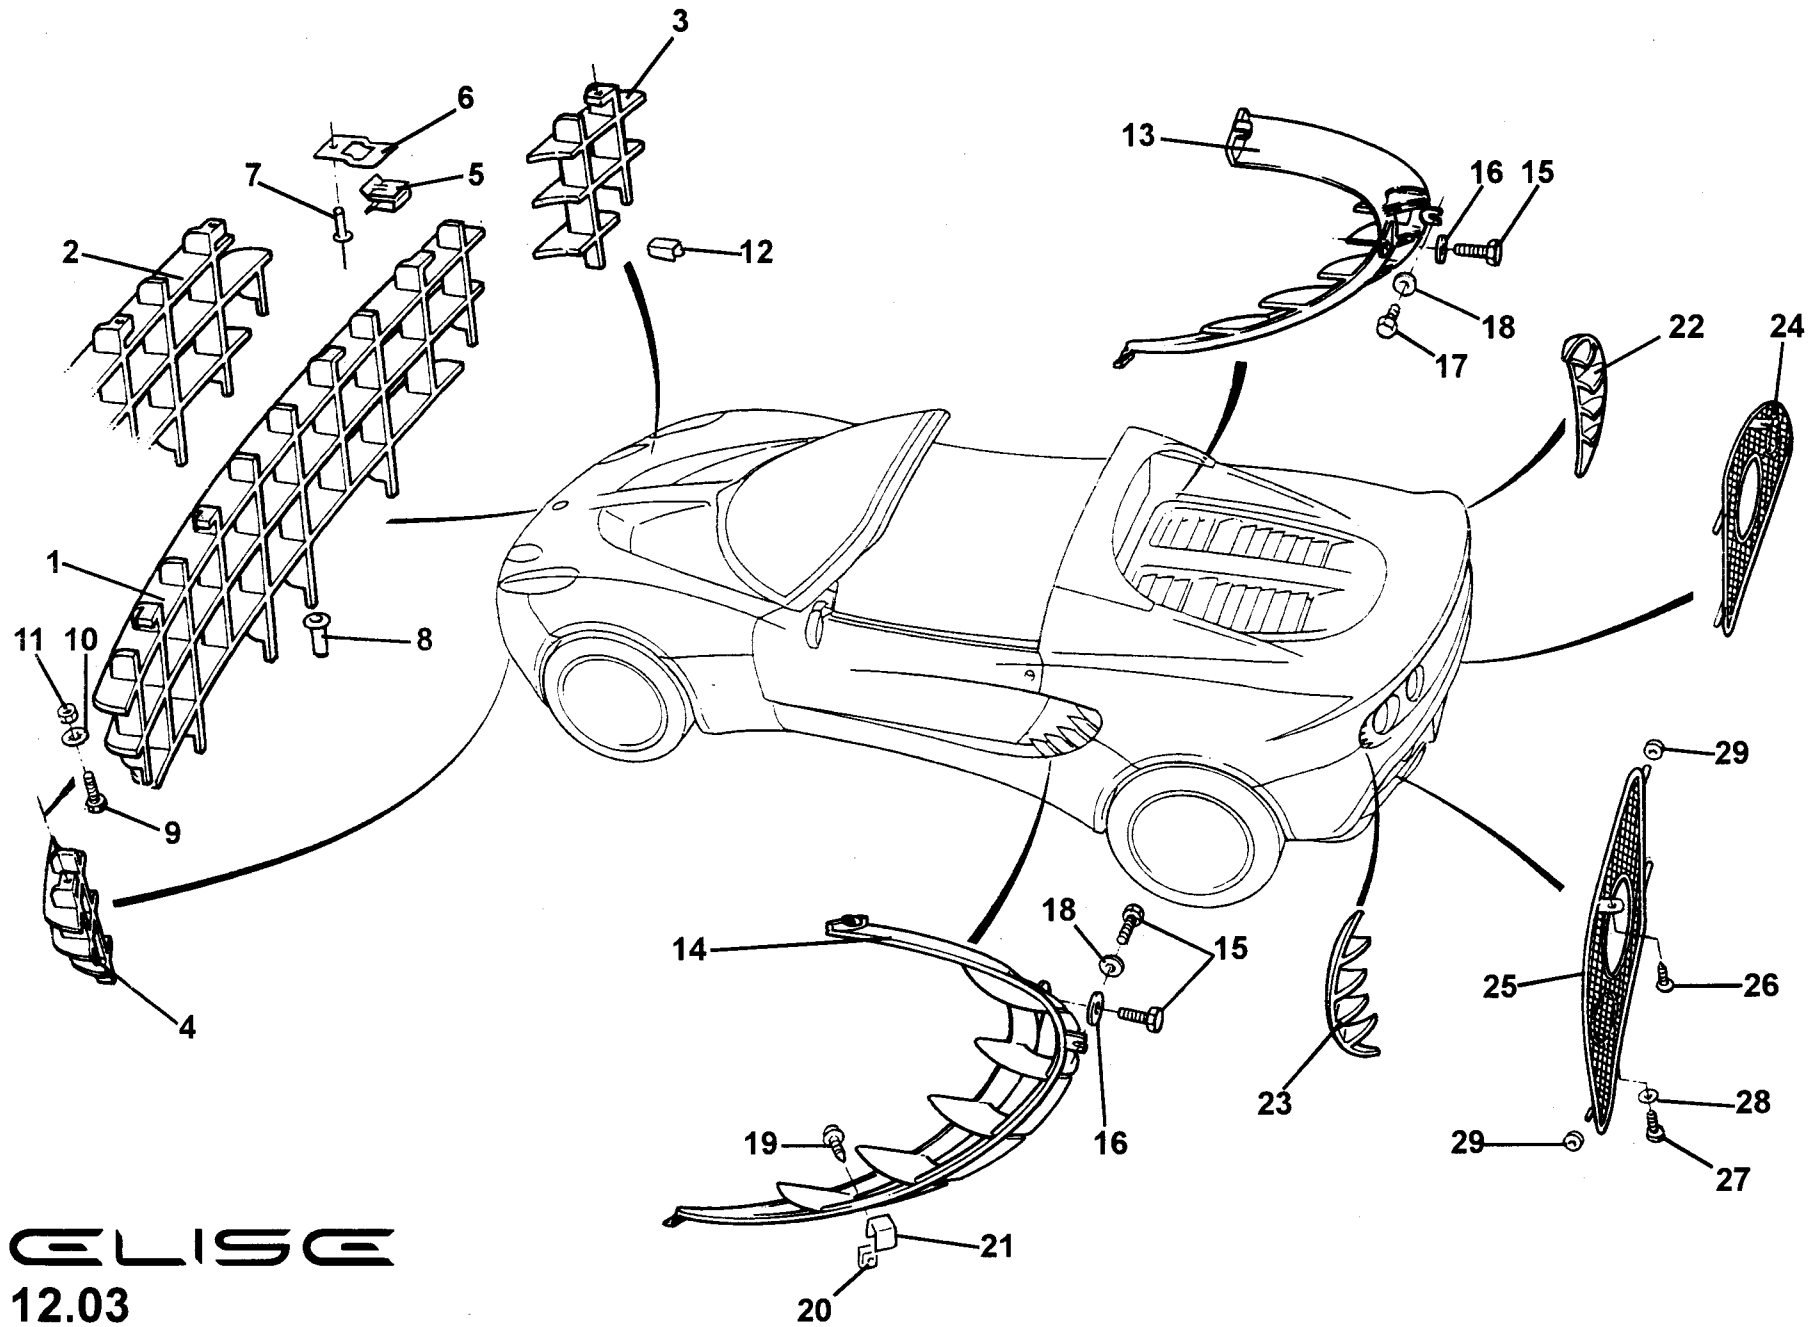

ELISE
12.03

Function Code 12.03 Grilles and Louvres

<u>Dep</u>	<u>Part Description</u>	<u>Remarks</u>	<u>Option</u>	<u>Part Number</u>	<u>Qty</u>
17	Screw, M6 x 12, hex. hd., RH side grille to clamshell			A075W1027Z	1
18	Waher, flat, M6 x 18, side grille to clamshell			B082W4018F	2
19	Screw, No.8 x 0.7, self tap., flg. hd., pozi., grille fix.			A075W5074Z	6
20	Spire Nut, No.8			A075W6016Z	6
21	Bracket, side grille mounting,	Bonded to sill panel		A117B0329F	2
22	Grille, rear transom, RH			C117B0134F	1
23	Grille, rear transom, LH			C117B0133F	1
24	Grille, rear body to diffuser, RH			A117B0268F	1
25	Grille, rear body to diffuser, LH			A117B0269F	1
26	Screw, M5 x 16, pan hd., pozi. upper grille to clamshell	Black finish		A082W5184F	2
27	Screw, M5 x 16, hex. hd. SS, lower grille to diffuser			A111W1163F	2
28	Washer, flat, 3/16" x 0.75", lower grille to diffuser			B075W4009Z	2
29	Grommet, grille spigots to clamshell			A082B6158F	6

*See 17.11