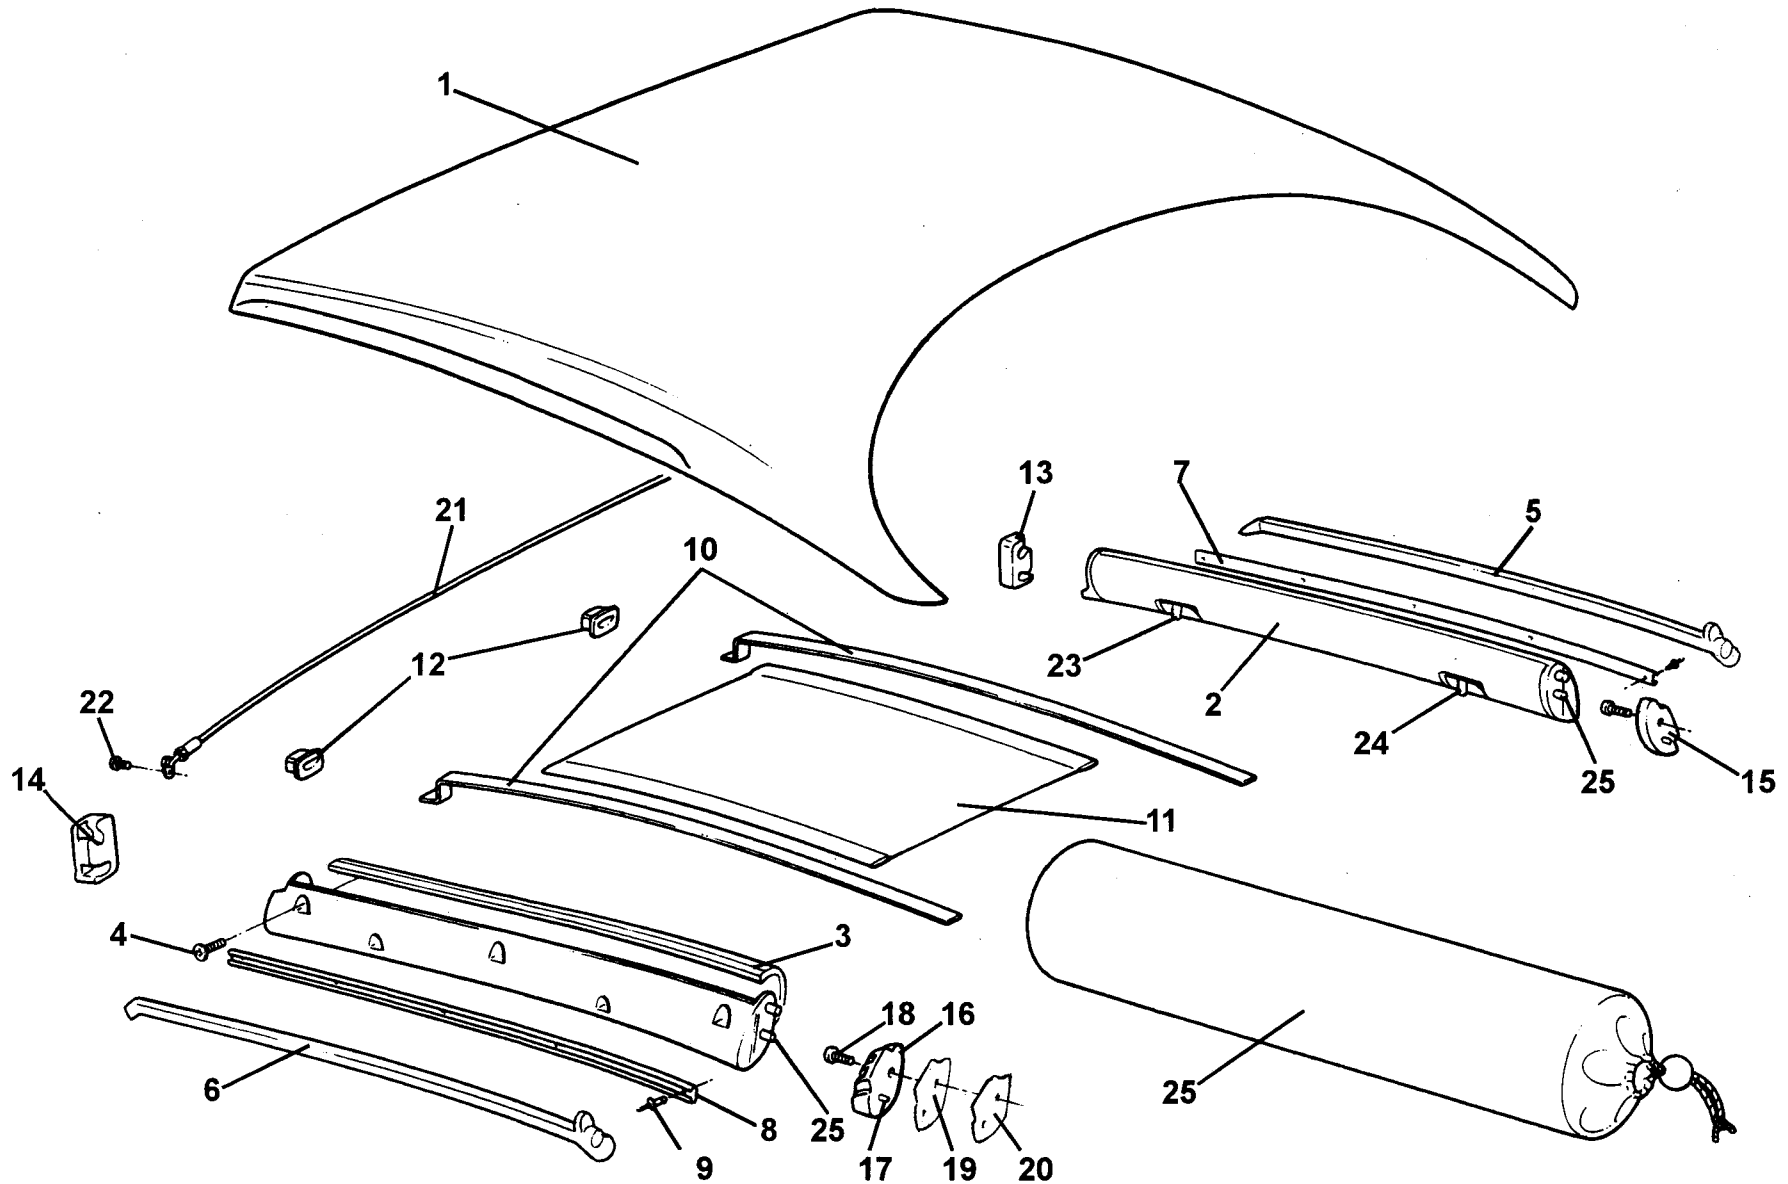

ELISE

12.01

Service Parts List **ELISE**

Function Code 12.01 Wheelarch Liners

<u>Dep</u>	<u>Part Description</u>	<u>Remarks</u>	<u>Option</u>	<u>Part Number</u>	<u>Qty</u>
01	Access Panel, front wheelarch, RH			A117B0190F	1
02	Access Panel, front wheelarch, LH			A117B0191F	1
03	Wheelarch Liner, front, RH			A117B0150F	1
04	Wheelarch Liner, front, LH			A117B0149F	1
05	Wheelarch Liner, rear, RH			A117B0148F	1
06	Wheelarch Liner, rear, LH			A117B0147F	1
07	Mudflap, front, RH			A117B0172F	1
08	Mudflap, front, LH			A117B0171F	1
09	Plastic Fastener, liners/mudflaps retention			A100W6391F	26
10	Weatherseal, front access panel	Cut to fit		A089U6056F	As req.
11	Weatherseal, front liner	Cut to fit		A089U6056F	As req.
12	Weatherseal, rear liner	Cut to fit		A089U6056F	As req.

ELISE
12.02

Service Parts List **ELISE**

Function Code 12.02 Soft Top Roof, Cant Rails & Hood Bows

<u>Dep</u>	<u>Part Description</u>	<u>Remarks</u>	<u>Option</u>	<u>Part Number</u>	<u>Qty</u>
01	Soft Top Roof Assembly	Includes cant rail assemblies, stays & diaphragm	Black	B117B0074F	1
01a	Soft Top Roof Assembly	Includes cant rail assemblies, stays & diaphragm	Blue	B117B0272F	1
01b	Soft Top Roof Assembly	Includes cant rail assemblies, stays & diaphragm	Red	B117B0274F	1
01c	Soft Top Roof Assembly	Includes cant rail assemblies, stays & diaphragm	Green	B117B0273F	1
02	Trim Panel, cant rail, RH			B116V0004H	1
03	Trim Panel, cant rail, LH			B116V0003H	1
04	Screw, No. 12 x 0.5" trim panel to cant rail			A116V0083H	10
05	Weatherseal, RH			A116V0092H	1
06	Weatherseal, LH			A116V0091H	1
07	Seal Carrier, RH			B116V0088H	1
08	Seal Carrier, LH			B116V0089H	1
09	Pop Rivet, seal carrier to cant rail			A116V0090H	12
10	Stay, soft top supporting			B117B0081F	2
11	Diaphragm, soft top supporting			A117B0309H	1
12	Pocket, stay to header rail	Bonded to windscreen frame		A116B0184F	2
13	Latch Plate, front, RH	Bonded to windscreen frame		A116B0002F	1