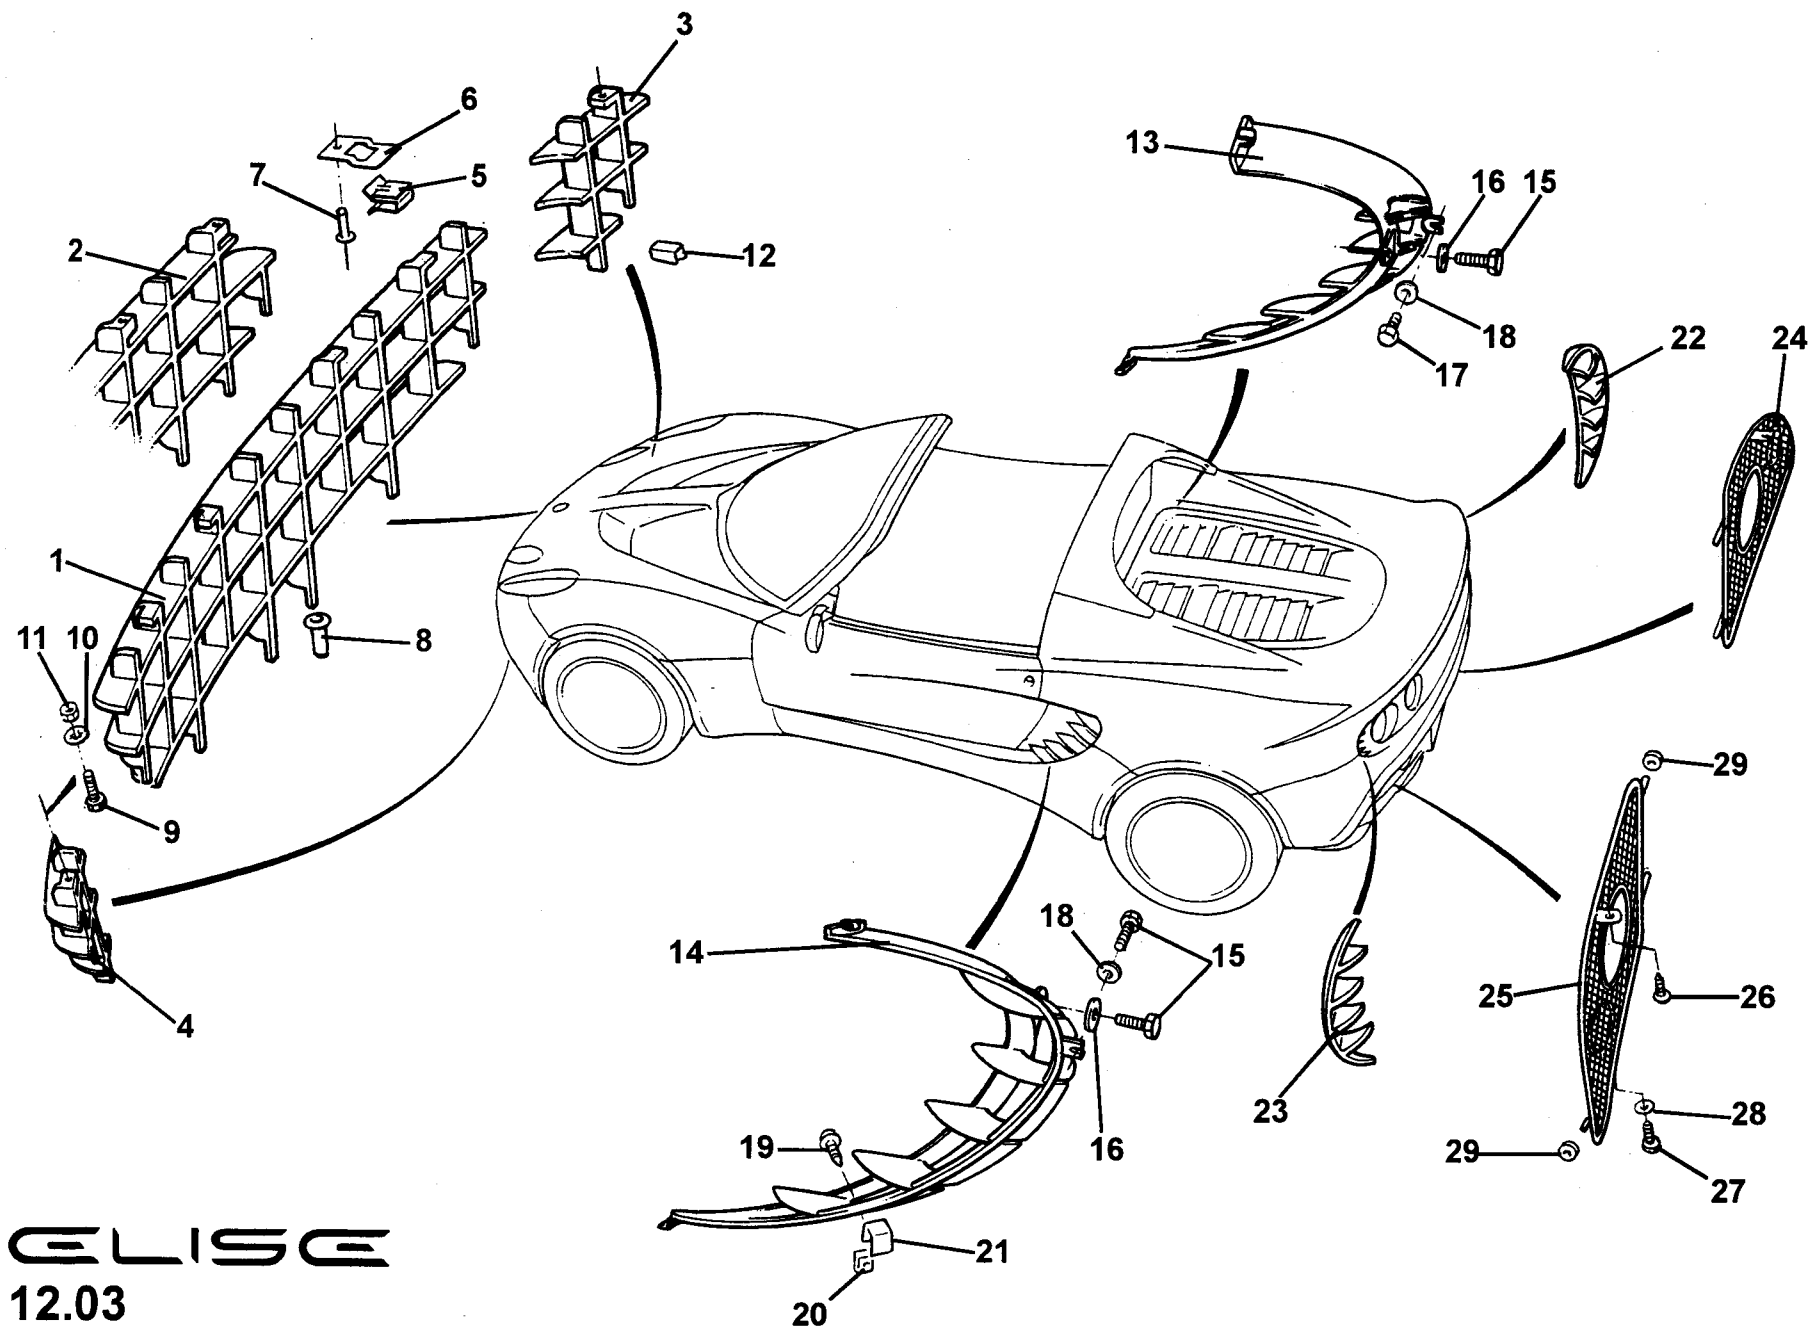

ELISE

12.03

Service Parts List **ELISE**

Function Code 12.03 Grilles and Louvres

<u>Dep</u>	<u>Part Description</u>	<u>Remarks</u>	<u>Option</u>	<u>Part Number</u>	<u>Qty</u>
01	Grille, front intake, central, without driving lamps		Standard	G117B0114F	1
02	Grille, front intake, central, with driving lamps	For factory fitted lamps, 80mm wide lens*	Race Tech/Sports Tourer	D117B0317F	1
02a	Grille, front intake, central, with driving lamps	For dealer fitted lamps, 40mm dia. lens*	Race Tech	E117B0234F	1
03	Grille, front intake, LH			E117B0117F	1
04	Grille, front intake, RH			E117B0118F	1
05	Clip, central grille retention			A117B6003F	4
06	Bracket, clip to clamshell			A117B0328F	4
07	Pop Rivet, 3.2mm x 11mm, black, bracket to clamshell			A082W6512F	4
08	Receptacle, grille spigots to clamshell	Replaces grommet	X036B6010Z R/B	A117B6004F	4
09	Screw, M5 x 16, hex. hd., outer grilles to clamshell	Black finish		A082W1088R	2
10	Washer, shakeproof, M5, outer grilles to clamshell			A075W4045Z	2
11	Nut, M5, outer grilles to clamshell			A082W3084F	2
12	Clip, outer grilles retention			C117B0235F	2
13	Grille, side intake, RH			E117B0126F	1
14	Grille, side intake, LH			E117B0125F	1
15	Screw, M6 x 16, hex. hd., side grille to clamshell			A075W1028Z	3
16	Washer, flat, M6 x 25, side grille to clamshell			B075W4017Z	2