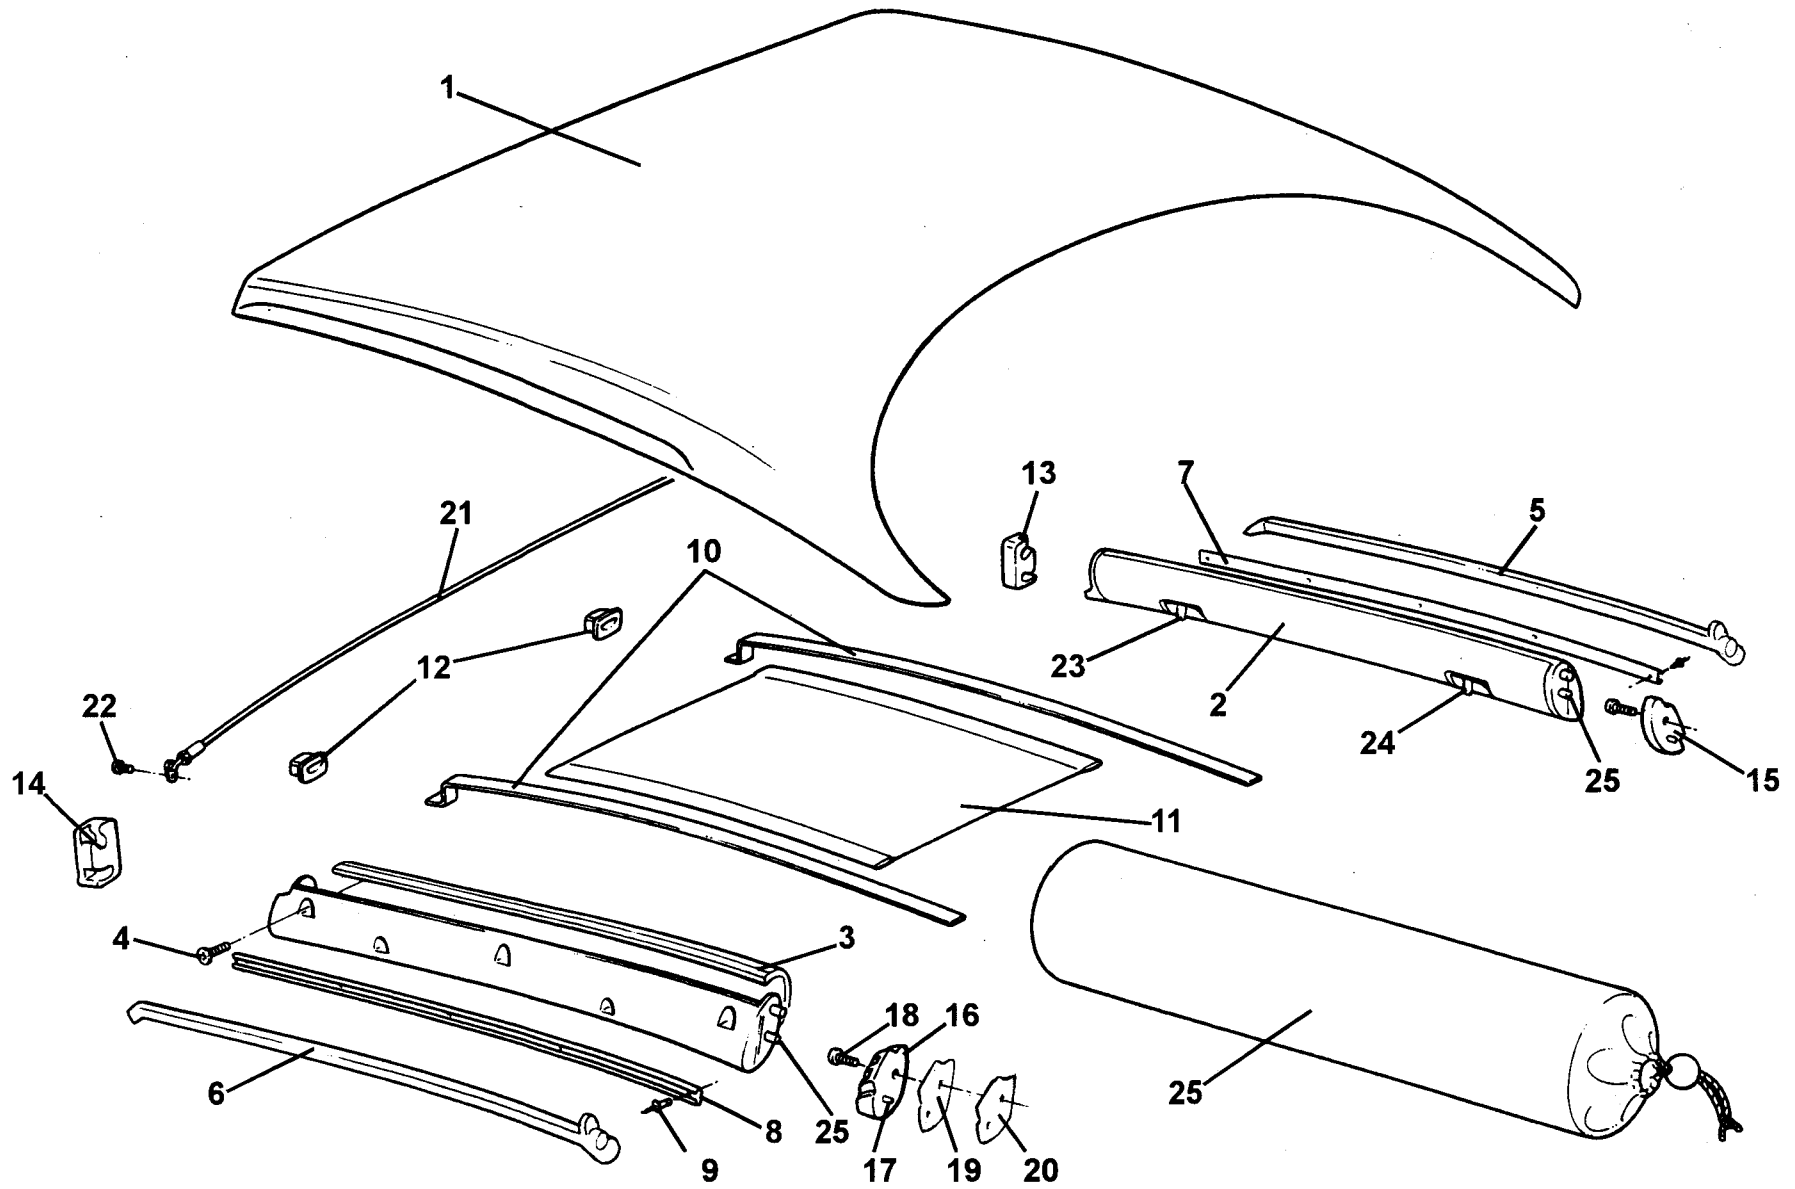

ELISE

12.01

Service Parts List **ELISE**

Function Code 12.01 Wheelarch Liners

<u>Dep</u>	<u>Part Description</u>	<u>Remarks</u>	<u>Option</u>	<u>Part Number</u>	<u>Qty</u>
01	Access Panel, front wheelarch, RH			A117B0190F	1
02	Access Panel, front wheelarch, LH			A117B0191F	1
03	Wheelarch Liner, front, RH			A117B0150F	1
04	Wheelarch Liner, front, LH			A117B0149F	1
05	Wheelarch Liner, rear, RH			A117B0148F	1
06	Wheelarch Liner, rear, LH			A117B0147F	1
07	Mudflap, front, RH			A117B0172F	1
08	Mudflap, front, LH			A117B0171F	1
09	Plastic Fastener, liners/mudflaps retention			A100W6391F	26
10	Weatherseal, front access panel	Cut to fit		A089U6056F	As req.
11	Weatherseal, front liner	Cut to fit		A089U6056F	As req.
12	Weatherseal, rear liner	Cut to fit		A089U6056F	As req.

ELISE
12.02

Service Parts List **ELISE**

Function Code 12.02 Soft Top Roof, Cant Rails & Hood Bows

<u>Dep</u>	<u>Part Description</u>	<u>Remarks</u>	<u>Option</u>	<u>Part Number</u>	<u>Qty</u>
01	Soft Top Roof Assembly	Includes cant rail assemblies, stays & diaphragm	Black	B117B0074F	1
01a	Soft Top Roof Assembly	Includes cant rail assemblies, stays & diaphragm	Blue	B117B0272F	1
01b	Soft Top Roof Assembly	Includes cant rail assemblies, stays & diaphragm	Red	B117B0274F	1
01c	Soft Top Roof Assembly	Includes cant rail assemblies, stays & diaphragm	Green	B117B0273F	1
02	Trim Panel, cant rail, RH			B116V0004H	1
03	Trim Panel, cant rail, LH			B116V0003H	1
04	Screw, No. 12 x 0.5" trim panel to cant rail			A116V0083H	10
05	Weatherseal, RH			A116V0092H	1
06	Weatherseal, LH			A116V0091H	1
07	Seal Carrier, RH			B116V0088H	1
08	Seal Carrier, LH			B116V0089H	1
09	Pop Rivet, seal carrier to cant rail			A116V0090H	12
10	Stay, soft top supporting			B117B0081F	2
11	Diaphragm, soft top supporting			A117B0309H	1
12	Pocket, stay to header rail	Bonded to windscreen frame		A116B0184F	2
13	Latch Plate, front, RH	Bonded to windscreen frame		A116B0002F	1