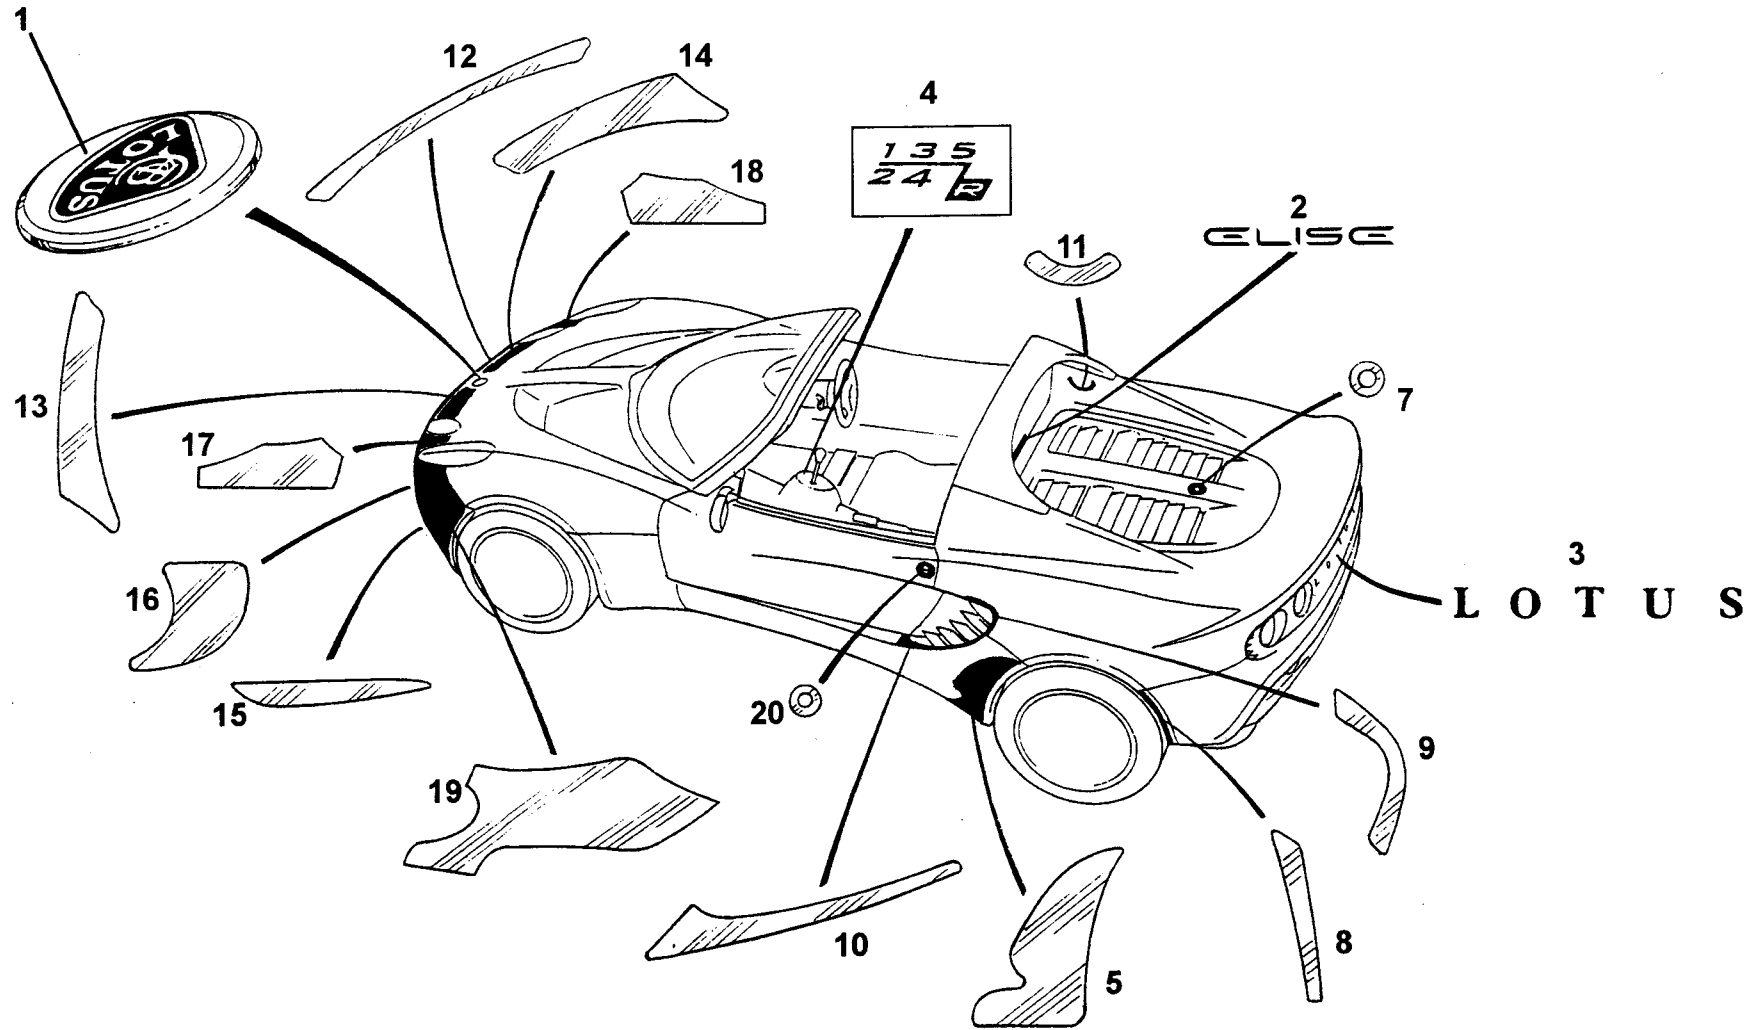

ELISE

12.05

Service Parts List **ELISE**

Function Code 12.05 Decals, Badges & Protective Film

<u>Dep</u>	<u>Part Description</u>	<u>Remarks</u>	<u>Option</u>	<u>Part Number</u>	<u>Qty</u>
01	Nose Badge, Lotus logo		All cars	A117U0170F	1
02	Decal, elise	On rear glass	All cars	A117U0192F	1
03	Decal, Lotus	On rear transom	All cars	A117U0193F	1
04	Decal, gearshift pattern	On gear lever cover	All cars	A117U	1
05	Film, sill protection, LH		All cars	A117B0301F	1
05a	Film, sill protection, RH		All cars	A117B0302F	1
06	Film Set, additional protection	Comprises items 07 to 20	Accessory	LOTAC05147	1
07	Film, engine cover lock surround protection		Accessory	A117B0305F	1
08	Film, rear wheelarch protection, LH		Accessory	A117B0365F	1
08a	Film, rear wheelarch protection, RH		Accessory	A117B0366F	1
09	Film, side intake upper, LH		Accessory	A117B0363F	1
09a	Film, side intake upper, RH		Accessory	A117B0364F	1
10	Film, side intake, lower, LH		Accessory	A117B0303F	1
10a	Film, side intake, lower, RH		Accessory	A117B0304F	1
11	Film, filler neck surround protection		Accessory	A117B0345F	1
12	Film, nose badge panel, centre		Accessory	A117B0346F	1
13	Film, nose badge panel, LH		Accessory	A117B0347F	1
14	Film, nose badge panel, RH		Accessory	A117B0348F	1