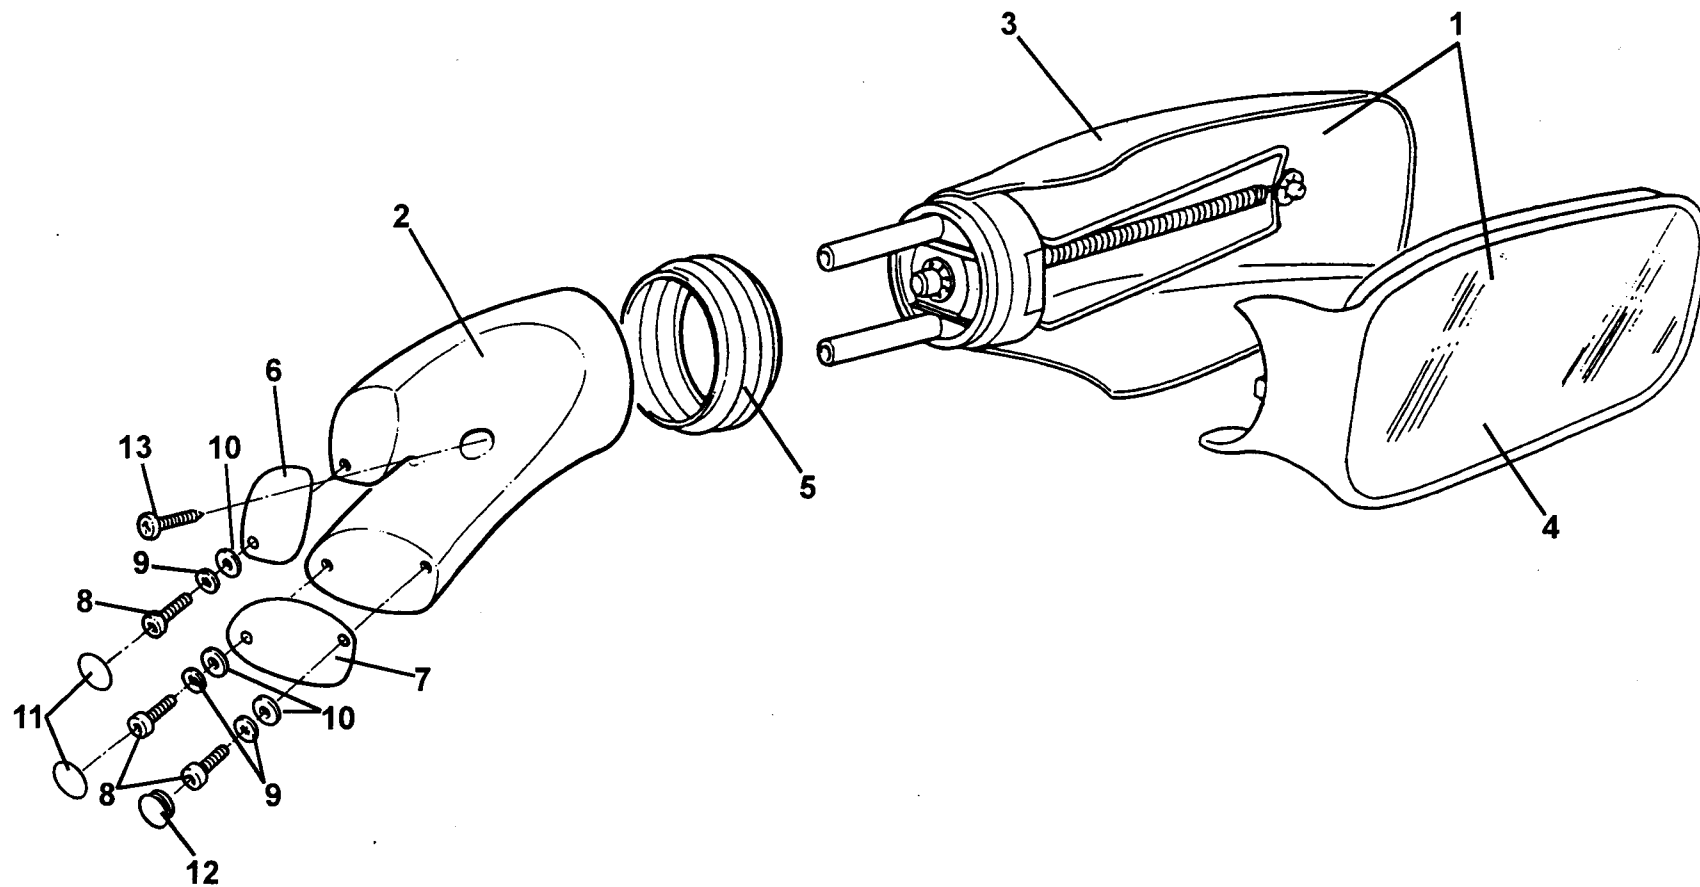

ELISE

12.09

Service Parts List **ELISE**

Function Code 12.09 Exterior Driving Mirrors

<u>Dep</u>	<u>Part Description</u>	<u>Remarks</u>	<u>Option</u>	<u>Part Number</u>	<u>Qty</u>
01	Mirror Assembly, convex glass	Painted	Common RH & LH	A111U0335J	1
01a	Mirror Assembly, flat glass	Painted	Australia only RH & LH	B111U0279J	1
02	Plinth, mirror mounting, RH	Not painted		A117U0124F	1
02a	Plinth, mirror mounting, LH	Not painted		A117U0123F	1
03	Mirror Housing	Not painted	Common RH & LH	B111U0117K	2
03a	Mirror Housing, common RH & LH	Primed	Common RH & LH	A111S0424K	2
04	Glass, convex			A111U6046F	2
04a	Glass, flat		Australia only	A111U6039F	2
05	Bellows, mirror to plinth			A111U6032F	2
06	Gasket, mirror plinth upper			A117U0237F	2
07	Gasket, mirror plinth lower			A117U0238F	2
08	Screw, M5 x 20, cap hd.			A111W7126F	6
09	Washer, internal shakeproof, M5			A075W4045Z	6
10	Washer, flat, M5			A075W4011Z	6
11	Blanking Tape			A111V0206K	4
12	Blanking Grommet			A100B6163F	2
13	Screw, No 10 x 1", pan hd. pozi., plinth to mirror			A075W5043Z	2

ELISE