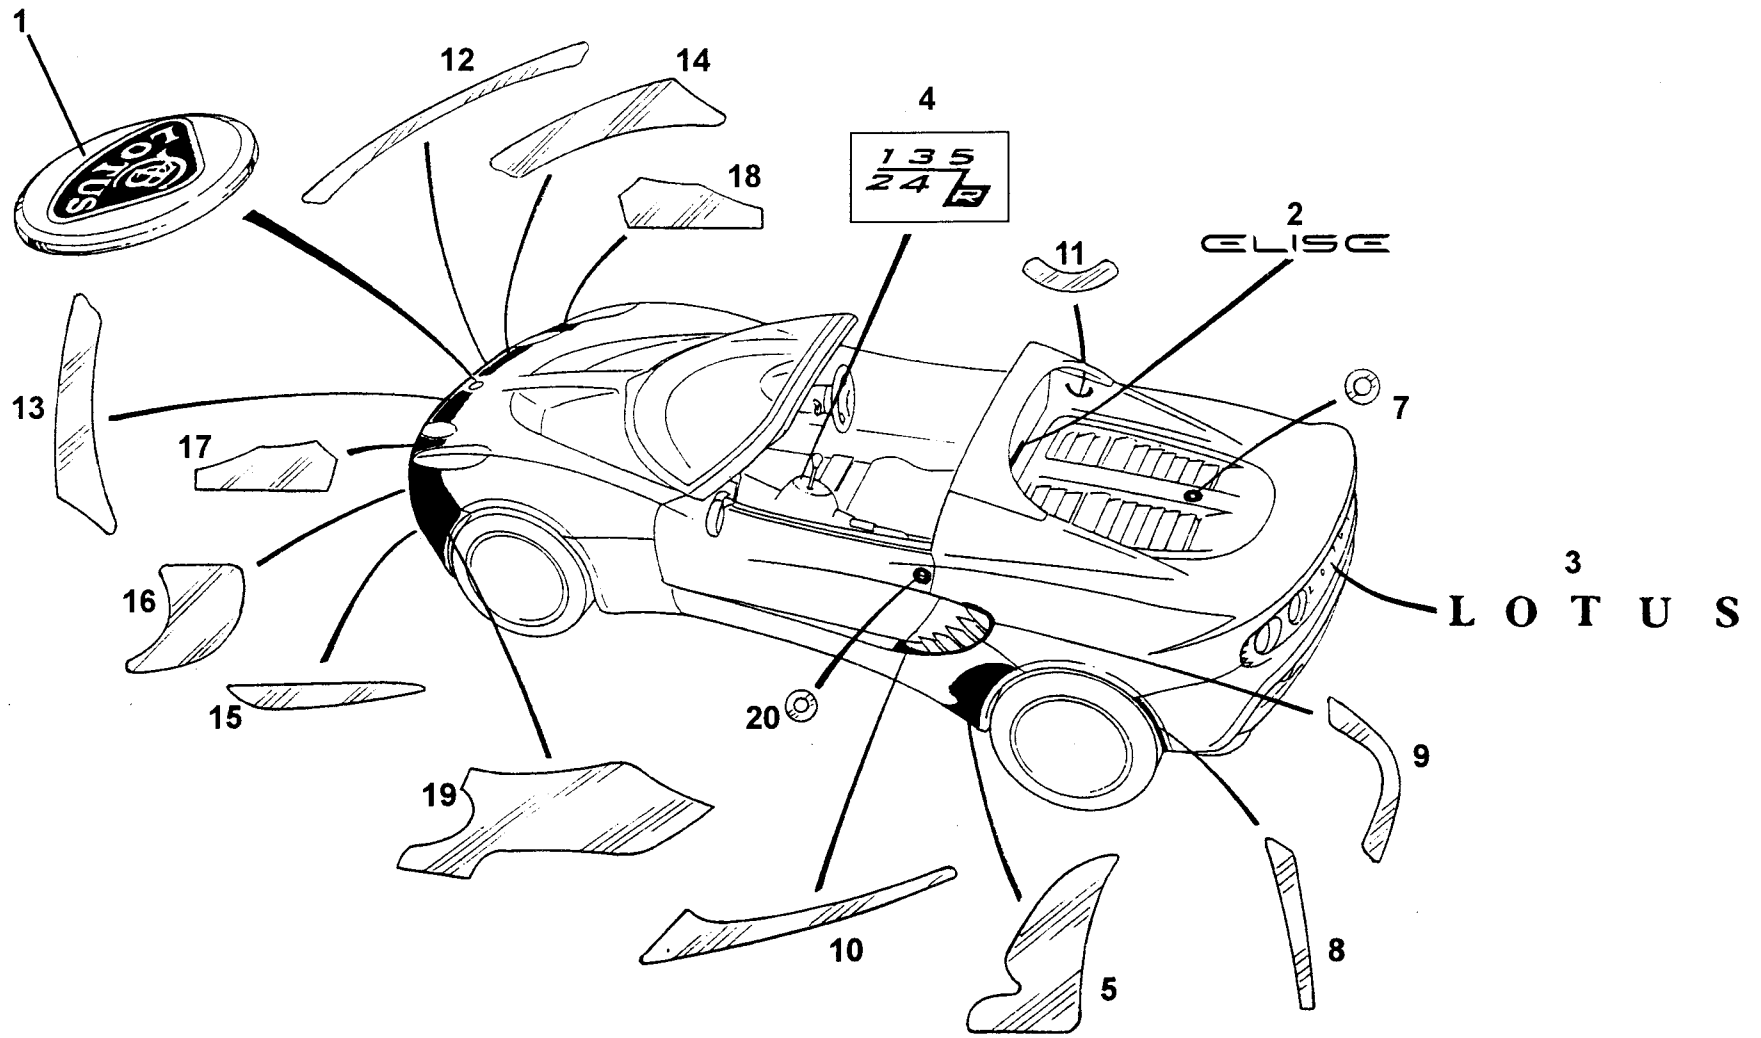

ELISE
12.05

Function Code 12.05 Decals, Badges & Protective Film

<u>Dep</u>	<u>Part Description</u>	<u>Remarks</u>	<u>Option</u>	<u>Part Number</u>	<u>Qty</u>
15	Film, chin spoiler protection, LH		Accessory	A117B0349F	1
15a	Film, chin spoiler protection, RH		Accessory	A117B0350F	1
16	Film, front intake protection, LH		Accessory	A117B0351F	1
16a	Film, front intake protection, RH		Accessory	A117B0352F	1
17	Film, front lamps/nose panel protection, LH	Between lamps	Accessory	A117B0353F	1
18	Film, front lamps/nose panel protection, RH	Between lamps	Accessory	A117B0354F	1
19	Film, chin panel protection. LH		Accessory	A117B0355F	1
19a	Film, chin panel protection. RH		Accessory	A117B0356F	1
20	Film, door lock surround protection		Accessory	A117B0357F	2