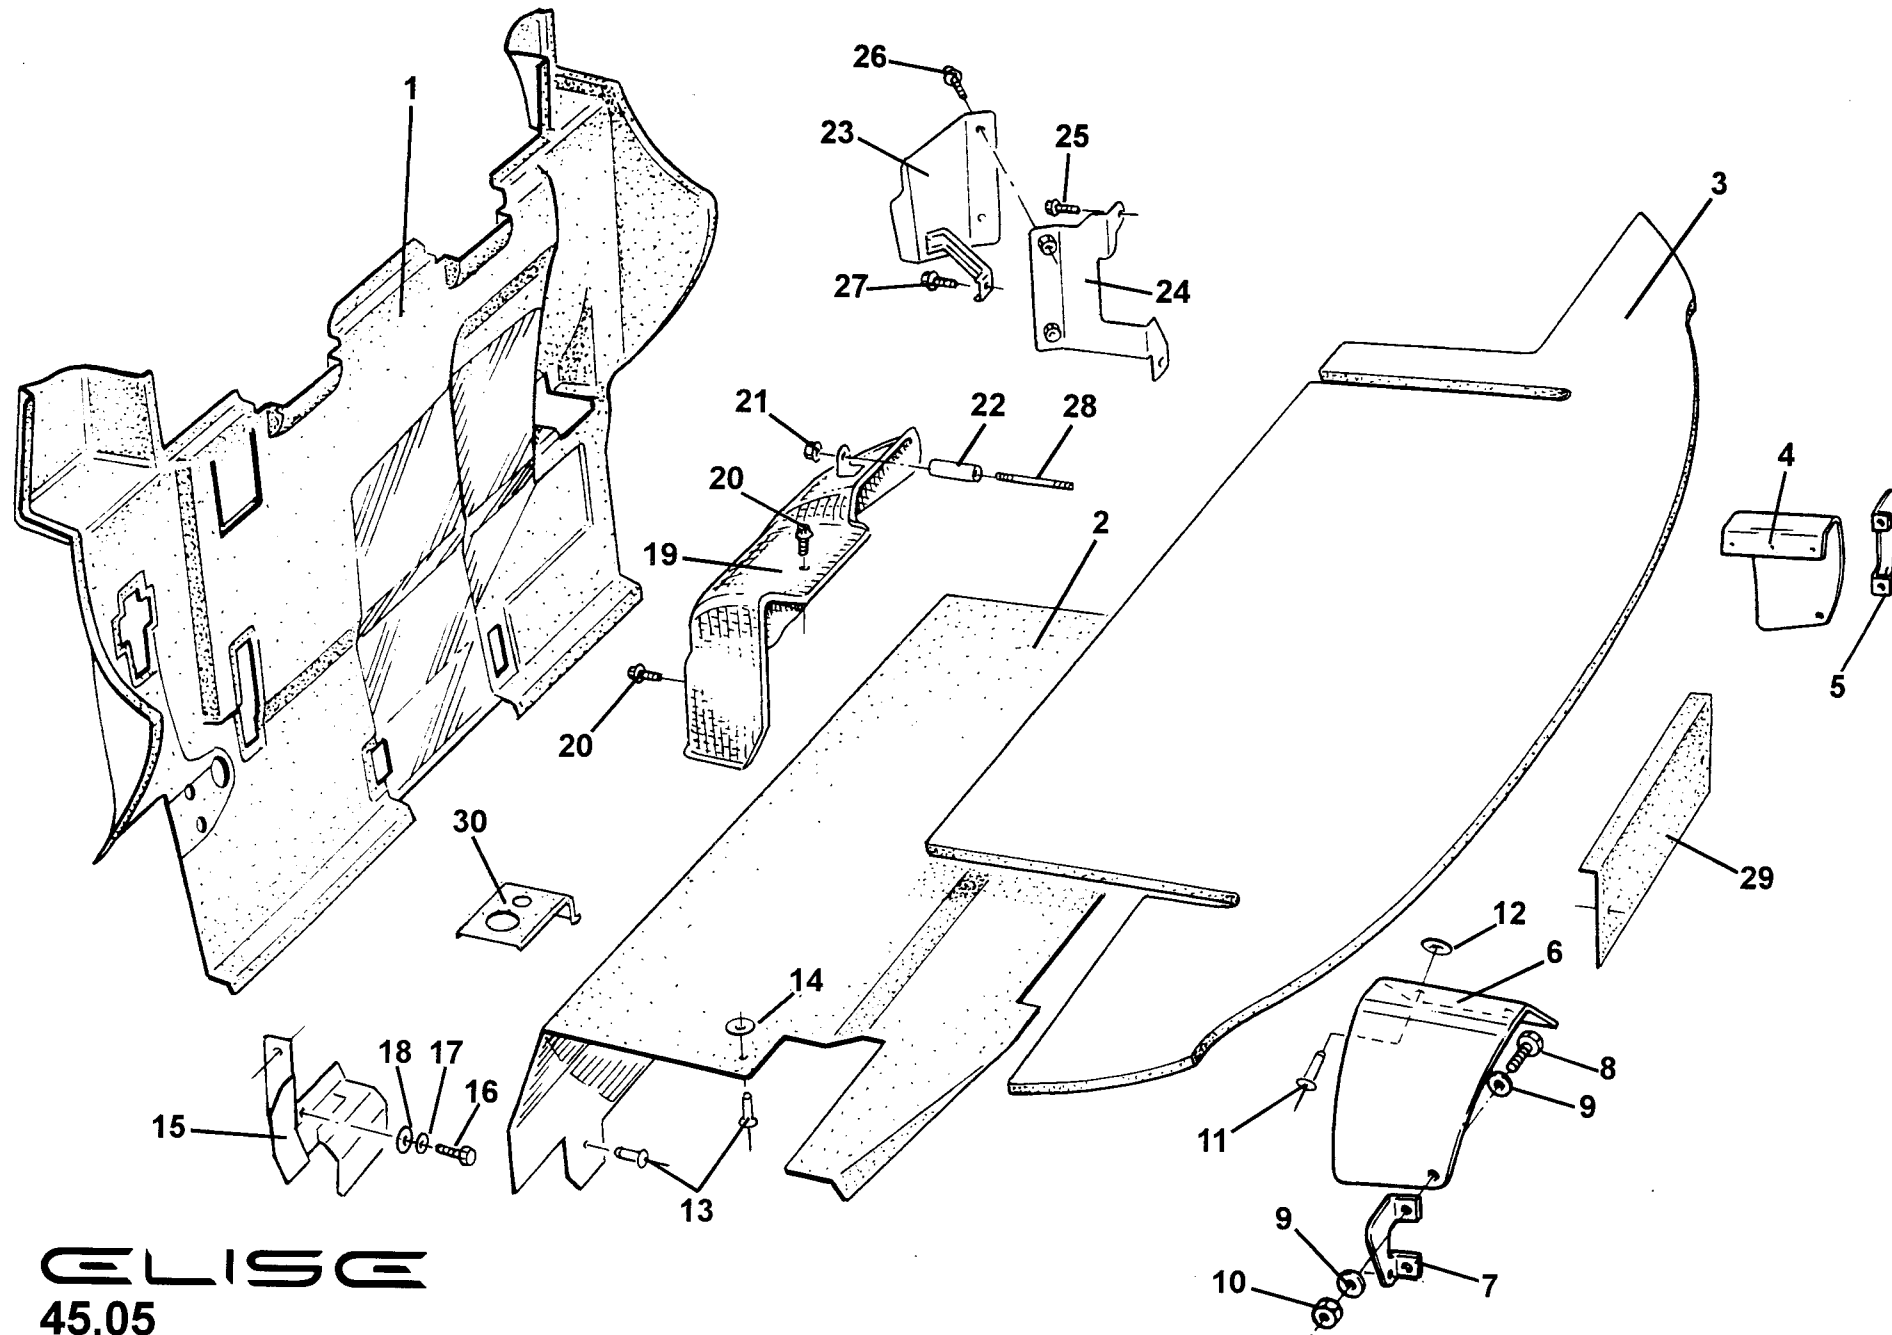

ELISE
45.01

Service Parts List **ELISE**

Function Code 45.01 Exhaust system

<u>Dep</u>	<u>Part Description</u>	<u>Remarks</u>	<u>Option</u>	<u>Part Number</u>	<u>Qty</u>
01	Downpipe			A117S0028F	1
02	Catalyst	Includes studs		A117S0029F	1
03	Silencer			A117S0027F	1
04	Tail Pipe, RH			A117S0032F	1
05	Tail Pipe, LH			A117S0031F	1
06	Gasket, manifold to downpipe			A117S0037F	1
07	Gasket, catalyst			A111S6014F	2
08	Clamp, 48mm, tail pipes to silencer			A111S6007F	2
09	Exhaust Mounting, silicon, blue			A111S0071F	1
10	Clip, exhaust hanger			A111S0023K	4
11	Bolt, M8 x 35, hex hd.			A075W2038D	8
12	Washer, spring, M8			A075W4036Z	8
13	Washer, flat, M8			A075W4020Z	8
14	Nut, M10 x 1.5, flg. hd.			A111W3151F	12

ELISE
45.05

Service Parts List **ELISE**

Function Code 45.05 Heatshields

<u>Dep</u>	<u>Part Description</u>	<u>Remarks</u>	<u>Option</u>	<u>Part Number</u>	<u>Qty</u>
01	Heatshield, bulkhead			B117S0023F	1
02	Heatshield, catalyst			A117U0041F	1
03	Heatshield, boot floor			A117U0254F	1
04	Heatshield, rear clamshell, RH			A117S0042F	1
05	Bracket, heatshield retention, LH	Bonded to clamshell			1
06	Heatshield, rear clamshell, LH			A117S0043F	1
07	Bracket, heatshield retention, RH	Bonded to clamshell			1
08	Screw, hex. hd., heatshield to bracket				4
09	Washer, flat				8
10	Nut				4
11	Pop Rivet, heatshield to longeron				4
12	Washer, flat, heatshield to longeron				4
13	Pop Rivet, 3/16, heatshields fix.			A089W6297F	6
14	Washer, flat				4
15	Heatshield, balljoint			A111S0074F	1
16	Screw, M6 x 12, hex. hd., heatshield to subframe			A075W1027Z	3
17	Washer, spring, M6			A075W4035S	3
18	Washer, flat, M6 x 15 x 1.5			A075W4015Z	3