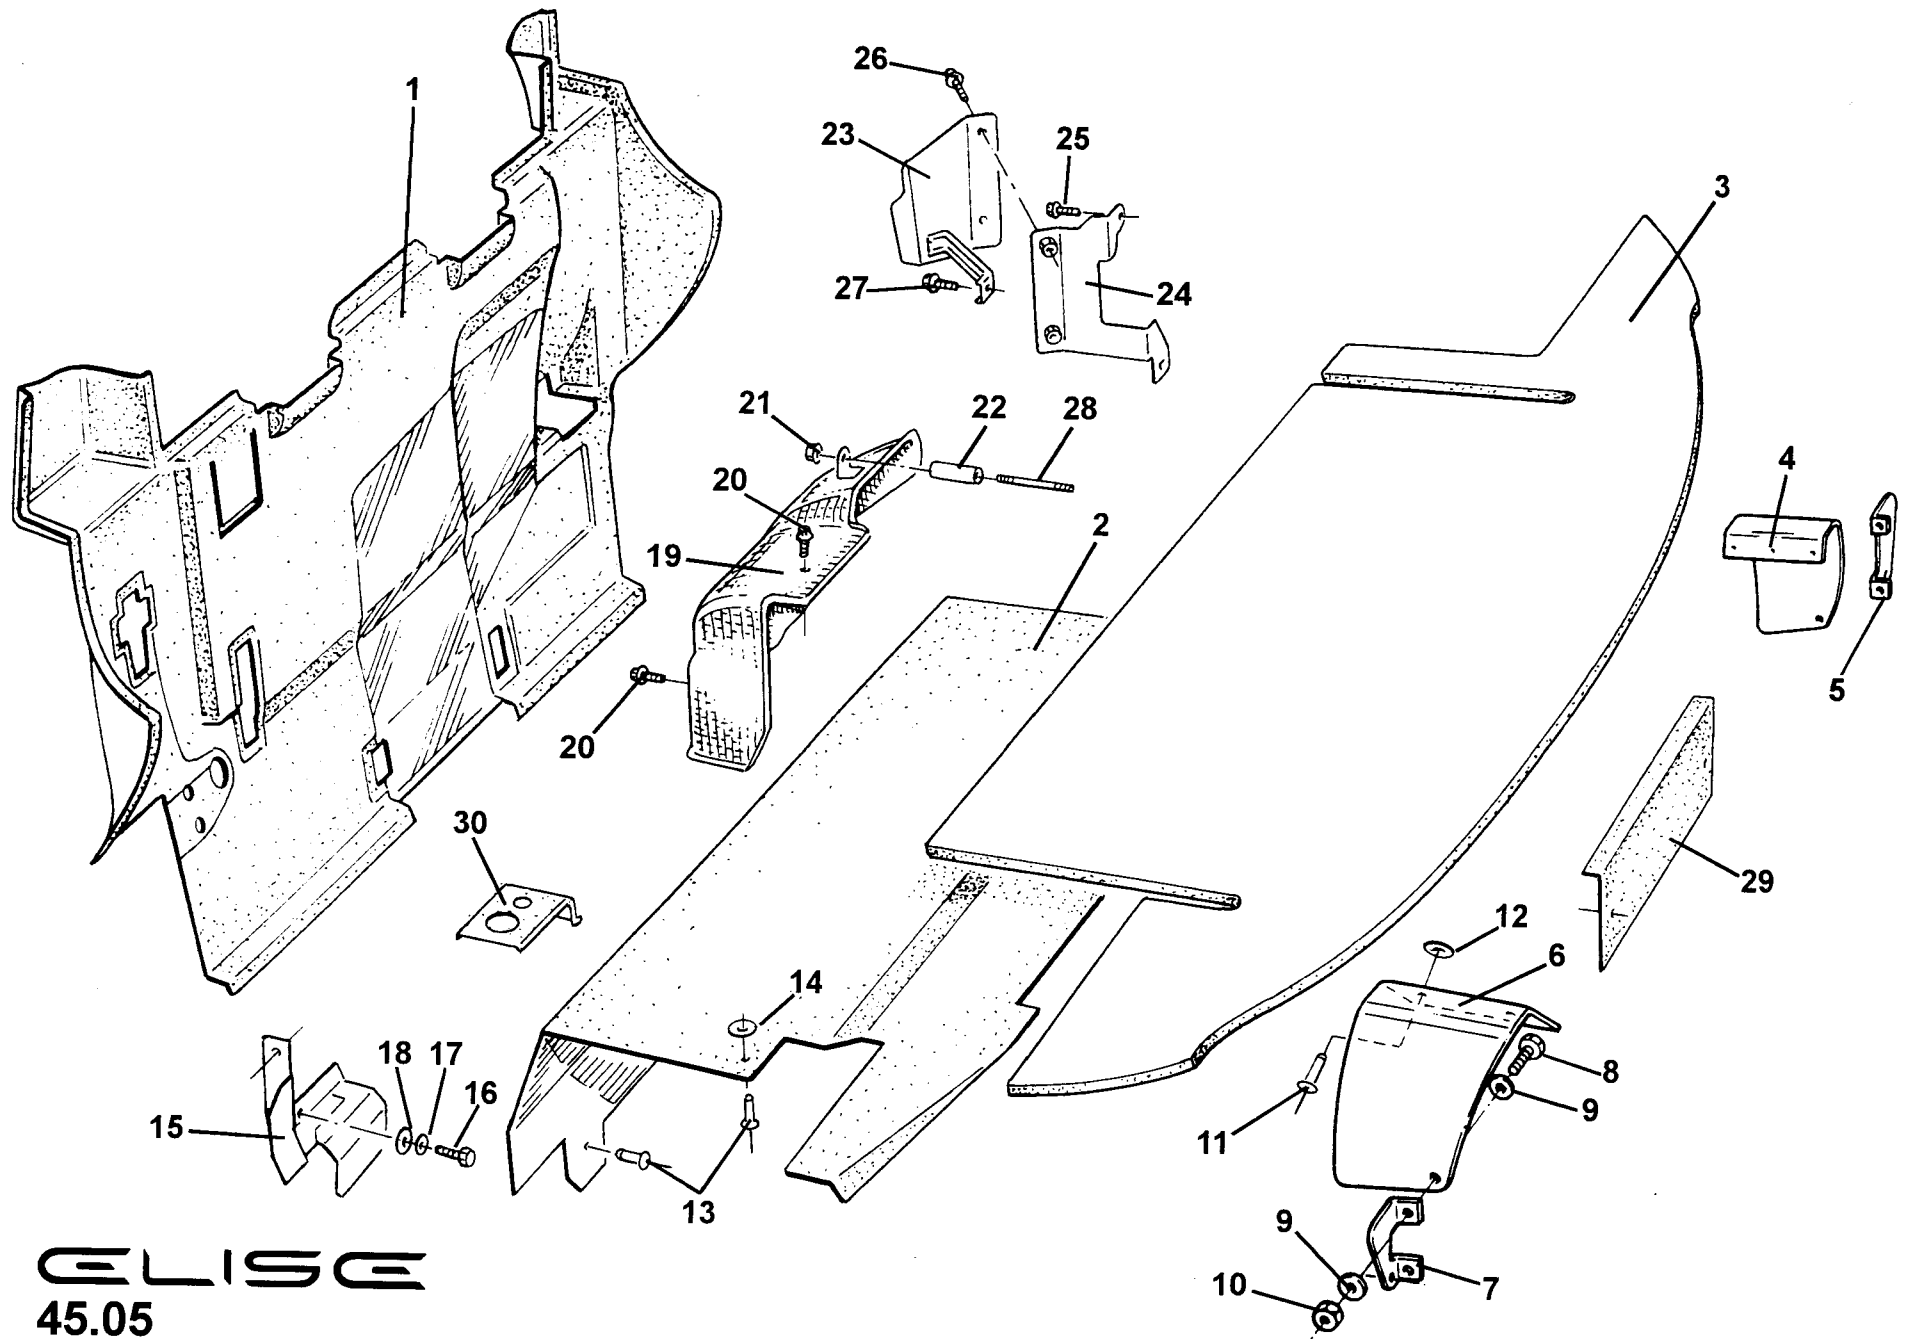

ELISE
45.01

Service Parts List **ELISE**

Function Code 45.01 Exhaust system

<u>Dep</u>	<u>Part Description</u>	<u>Remarks</u>	<u>Option</u>	<u>Part Number</u>	<u>Qty</u>
01	Downpipe			A117S0028F	1
02	Catalyst	Includes studs		A117S0029F	1
03	Silencer			A117S0027F	1
04	Tail Pipe, RH			A117S0032F	1
05	Tail Pipe, LH			A117S0031F	1
06	Gasket, manifold to downpipe			A117S0037F	1
07	Gasket, catalyst			A111S6014F	2
08	Clamp, 48mm, tail pipes to silencer			A111S6007F	2
09	Exhaust Mounting, silicon, blue			A111S0071F	1
10	Clip, exhaust hanger			A111S0023K	4
11	Bolt, M8 x 35, hex hd.			A075W2038D	8
12	Washer, spring, M8			A075W4036Z	8
13	Washer, flat, M8			A075W4020Z	8
14	Nut, M10 x 1.5, flg. hd.			A111W3151F	12

ELISE
45.05

Service Parts List **ELISE**

Function Code 45.05 Heatshields

<u>Dep</u>	<u>Part Description</u>	<u>Remarks</u>	<u>Option</u>	<u>Part Number</u>	<u>Qty</u>
01	Heatshield, bulkhead			B117S0023F	1
02	Heatshield, catalyst			A117U0041F	1
03	Heatshield, boot floor			A117U0254F	1
04	Heatshield, rear clamshell, RH			A117S0042F	1
05	Bracket, heatshield retention, LH	Bonded to clamshell			1
06	Heatshield, rear clamshell, LH			A117S0043F	1
07	Bracket, heatshield retention, RH	Bonded to clamshell			1
08	Screw, hex. hd., heatshield to bracket				4
09	Washer, flat				8
10	Nut				4
11	Pop Rivet, heatshield to longeron				4
12	Washer, flat, heatshield to longeron				4
13	Pop Rivet, 3/16, heatshields fix.			A089W6297F	6
14	Washer, flat				4
15	Heatshield, balljoint			A111S0074F	1
16	Screw, M6 x 12, hex. hd., heatshield to subframe			A075W1027Z	3
17	Washer, spring, M6			A075W4035S	3
18	Washer, flat, M6 x 15 x 1.5			A075W4015Z	3