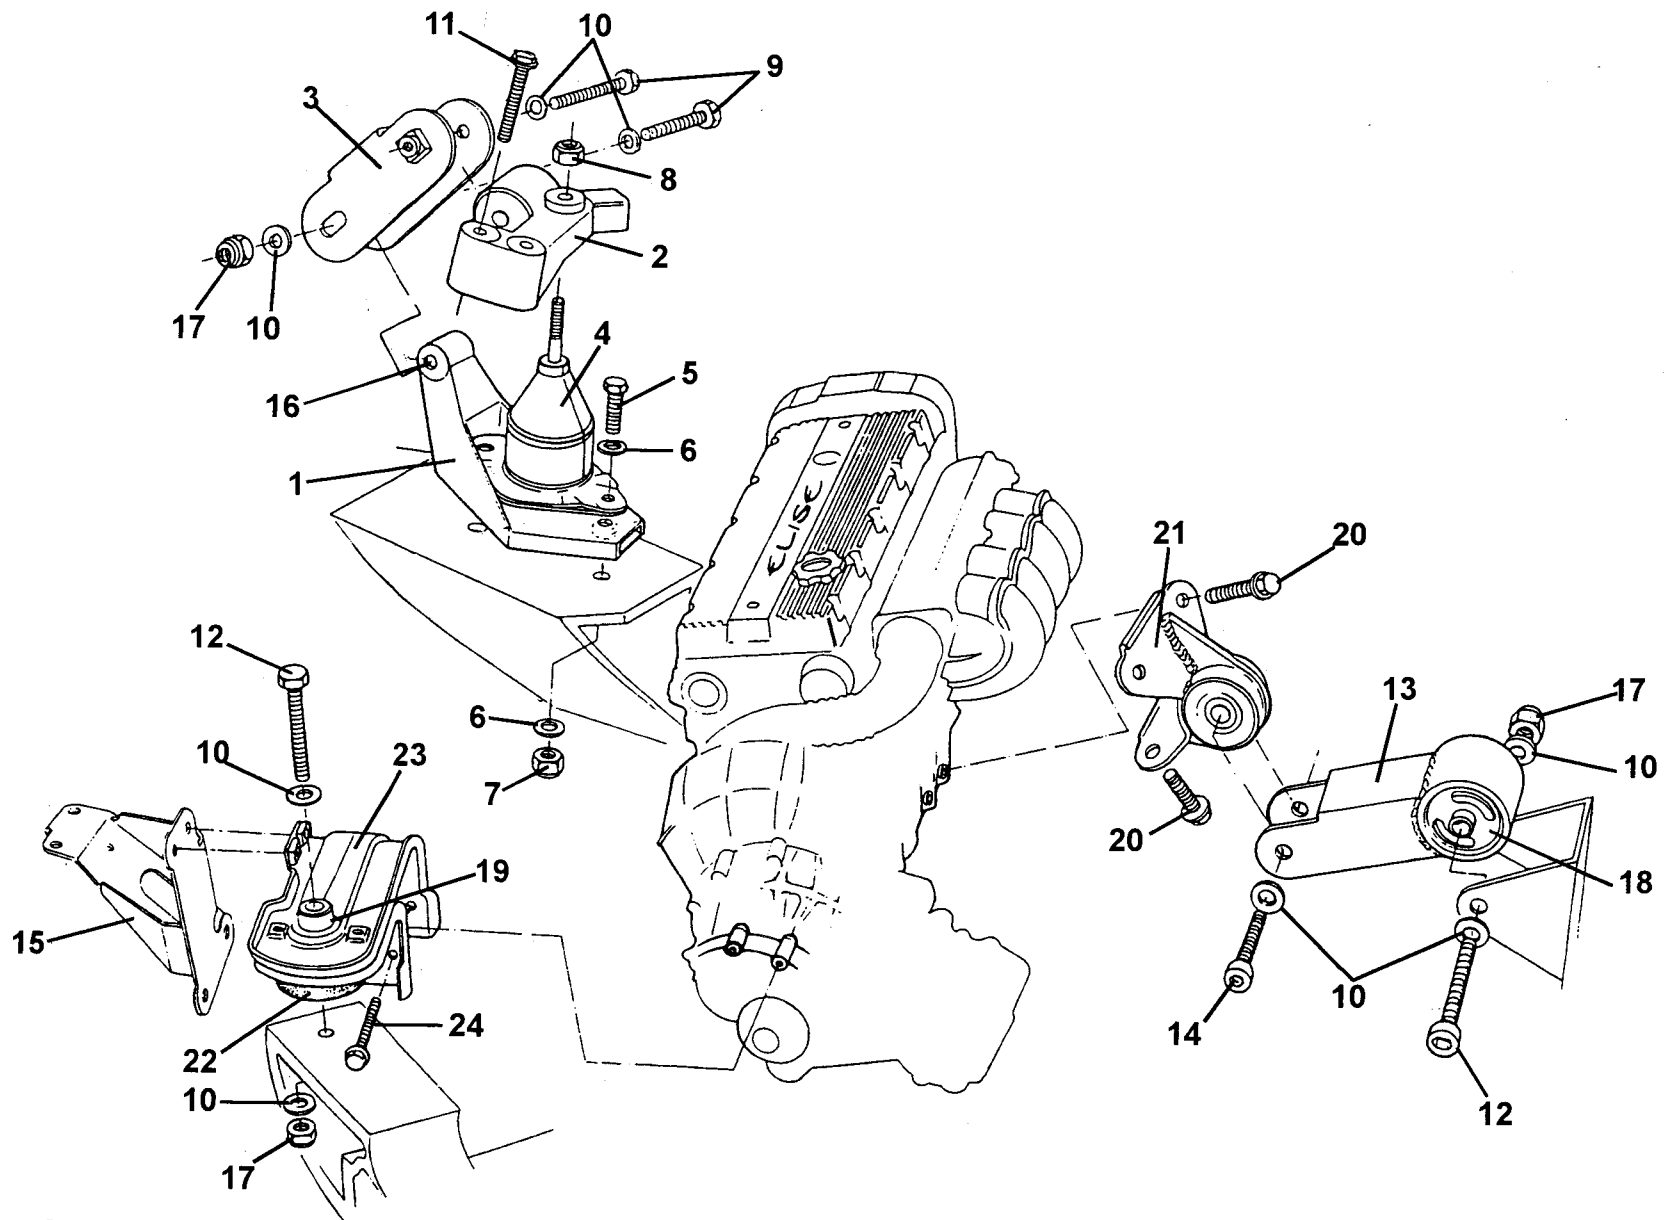

ELISE

40.00

Service Parts List **ELISE**

Function Code 40.00 Engine Assemblies

<u>Dep</u>	<u>Part Description</u>	<u>Remarks</u>	<u>Option</u>	<u>Part Number</u>	<u>Qty</u>
01	Engine Assembly, 1.8, undressed	Less ancillaries			1

ELISE
40.01

Service Parts List **ELISE**

Function Code 40.01 Engine Block, Oil Pick-up

<u>Dep</u>	<u>Part Description</u>	<u>Remarks</u>	<u>Option</u>	<u>Part Number</u>	<u>Qty</u>
01	Cylinder Block Assembly	Includes bearing ladder		A117E6014S	1
02	Bolt, ladder to Block			A111E6186S	1
03	Screw, ladder to block			A111E6187S	9
04	Dowel, ladder to block			A111E6188S	2
05	Dowel, block to head			A111E6175S	2
06	Dowel, block to gearbox			A111E6189S	2
07	Rail, oil feed			A111E6190S	1
08	Core Plug			A111E6191S	2
09	Stud, rail to ladder			A111E6192S	2
10	Nut, rail fixing			A111E6193S	2
11	'O' Ring. oil pick-up pipe seal	Also see 40.02		A111E6066S	1
12	Oil Pick-Up Pipe			A111E6167S	1
13	Bolt, oil pick-up pipe fix.			A111E6168S	1

ELISE
40.05

Service Parts List **ELISE**

Function Code 40.05 Cylinder Head , Valves, Springs

<u>Dep</u>	<u>Part Description</u>	<u>Remarks</u>	<u>Option</u>	<u>Part Number</u>	<u>Qty</u>
01	Cylinder Head, bare	Includes cam carrier		A111E6242S	1
02	Bolt, cylinder head fixing			A111E6111S	10
03	Spring Seat/Stem Seal			A111E6171S	16
04	Valve Spring			A111E6096S	16
05	Valve Spring Cap			A111E6211S	16
06	Valve Collet			A111E6110S	32
07	Inlet Valve			A111E6094S	8
08	Valve Seat Insert, inlet			A111E6333S	8
09	Valve Guide, standard, plain,			A111E6306S	16
09a	Valve Guide, oversize, grooved/stepped			A111E6307S	16
10	Exhaust Valve			A111E6095S	8
11	Valve Seat Insert, exhaust			A111E6334S	8
12	Gasket, cylinder head	Also see 40.02		A111E6103S	1
13	Outlet Spout			A111E6407S	1
14	Gasket, outlet spout			A111E6087S	1
15	Camshaft Blanking Plate			A117E6020S	1
16	Screw, plate to head			A117E6021S	2