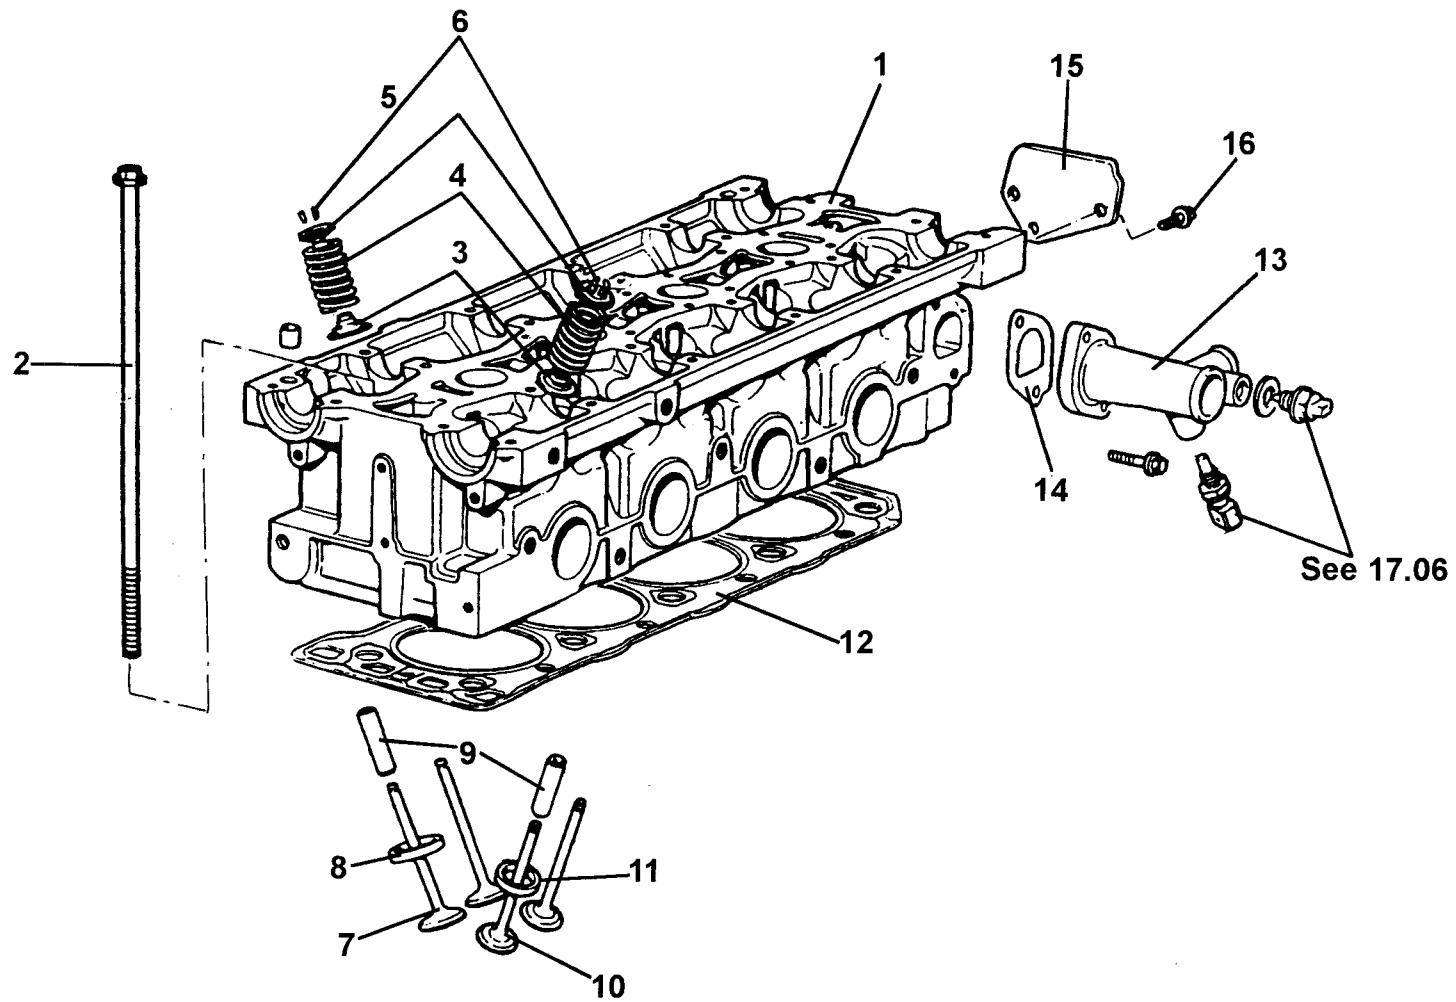

ELISE
40.02a

Function Code 40.02a Gaskets & Sealants, Bottom Overhaul Set

<u>Dep</u>	<u>Part Description</u>	<u>Remarks</u>	<u>Option</u>	<u>Part Number</u>	<u>Qty</u>
01	Bottom Overhaul Gasket Set	Comprises items 2 to 12		A111E6050S	1
02	"O" Ring, oil pick-up pipe	Also see 40.01		A111E6066S	1
03	Oil Seal, crankshaft front	Also see 40.11		A111E6054S	1
04	Fitting Tool, oil seal	Supplied with seal		not listed	1
05	Oil seal, crankshaft rear	Also see 40.11		A111E6057S	1
06	Gasket, water pump	Also see 40.13		A111E6080S	1
07	'O' Ring, thermostat housing	Also see 40.13		A111E6084S	1
08	'O' Ring, thermostat housing	Also see 40.13		A111E6067S	2
09	Gasket, oil filter housing	Also see 40.15		A111E6101S	1
10	Gasket, oil pump	Also see 40.15		A111E6053S	1
11	Gasket, dip stick tube	Also see 40.15		A111E6009F	1
12	Liquid Gasket Kit, for sump			A111E6048S	1

ELISE
40.05

Service Parts List **ELISE**

Function Code 40.05 Cylinder Head , Valves, Springs

<u>Dep</u>	<u>Part Description</u>	<u>Remarks</u>	<u>Option</u>	<u>Part Number</u>	<u>Qty</u>
01	Cylinder Head, bare	Includes cam carrier		A111E6242S	1
02	Bolt, cylinder head fixing			A111E6111S	10
03	Spring Seat/Stem Seal			A111E6171S	16
04	Valve Spring			A111E6096S	16
05	Valve Spring Cap			A111E6211S	16
06	Valve Collet			A111E6110S	32
07	Inlet Valve			A111E6094S	8
08	Valve Seat Insert, inlet			A111E6333S	8
09	Valve Guide, standard, plain,			A111E6306S	16
09a	Valve Guide, oversize, grooved/stepped			A111E6307S	16
10	Exhaust Valve			A111E6095S	8
11	Valve Seat Insert, exhaust			A111E6334S	8
12	Gasket, cylinder head	Also see 40.02		A111E6103S	1
13	Outlet Spout			A111E6407S	1
14	Gasket, outlet spout			A111E6087S	1
15	Camshaft Blanking Plate			A117E6020S	1
16	Screw, plate to head			A117E6021S	2