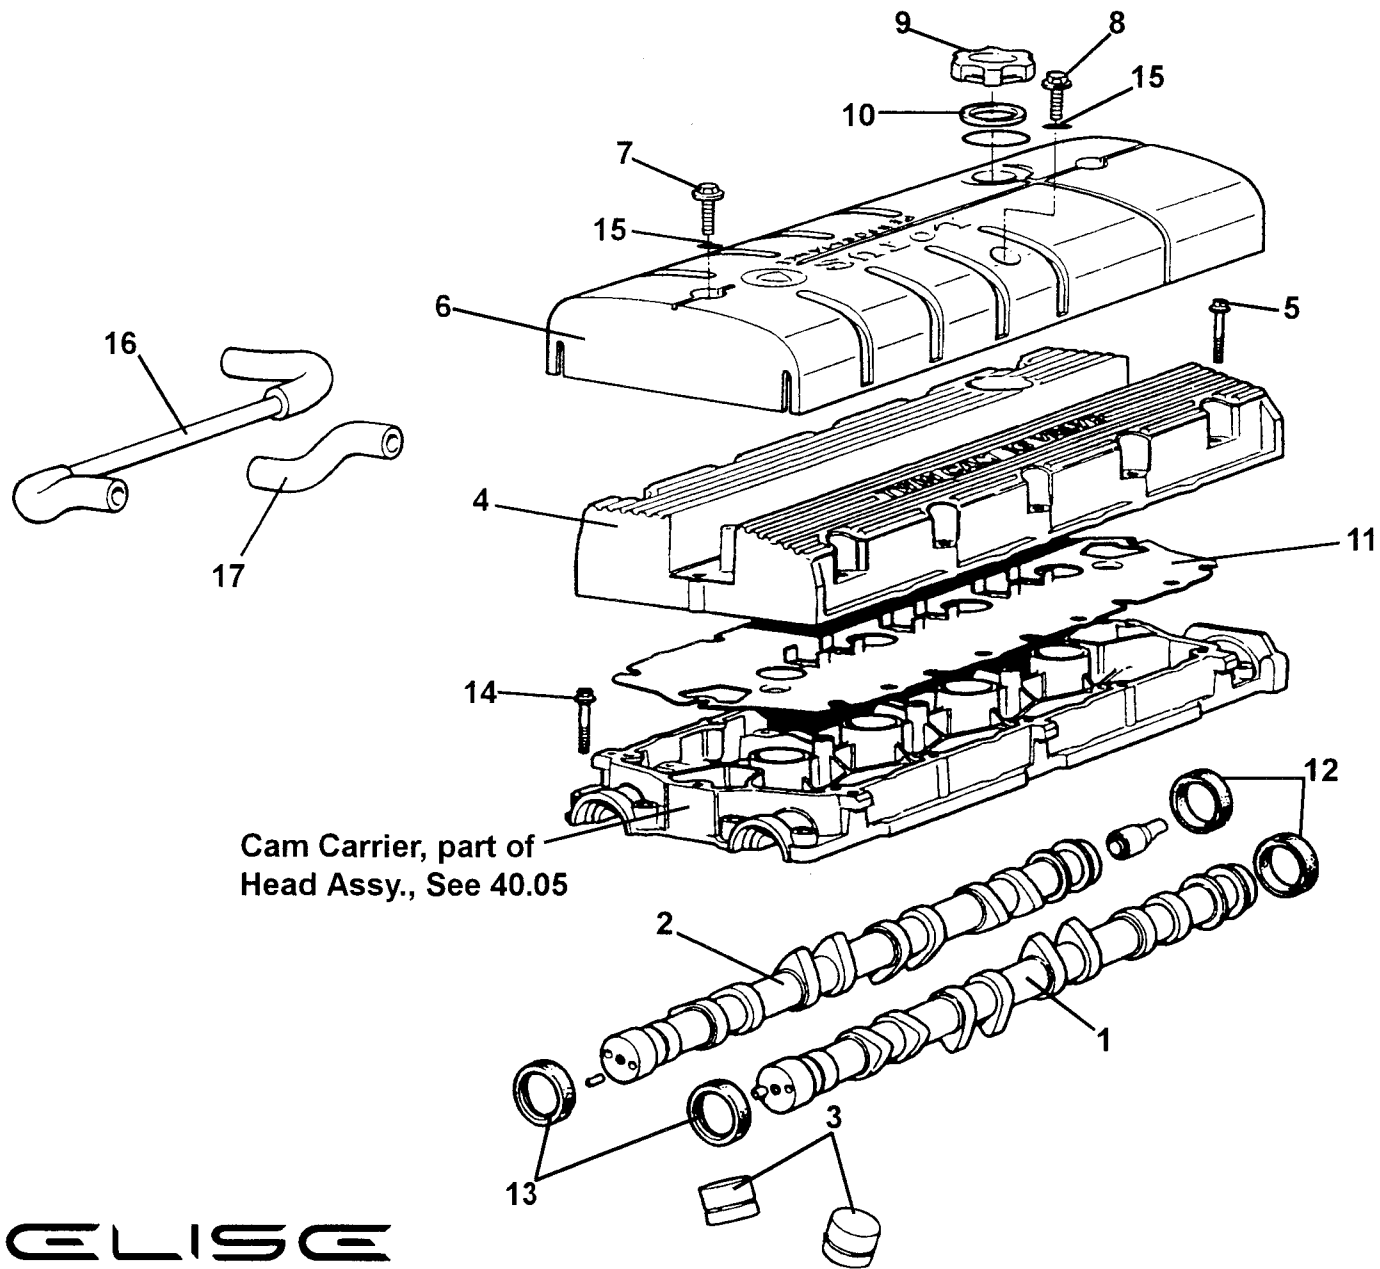

ELISE
40.03

Service Parts List **ELISE**

Function Code 40.03 Sump Assembly

<u>Dep</u>	<u>Part Description</u>	<u>Remarks</u>	<u>Option</u>	<u>Part Number</u>	<u>Qty</u>
01	Oil Sump			A111E6089S	1
02	Sump Plug			A111E6077S	1
03	Washer, sump plug			A111E6035S	1
04	Fixing Bolt (short)			A111E6187S	12
05	Fixing Bolt (long)			A111E6343S	2

ELISE
40.05

Service Parts List **ELISE**

Function Code 40.05 Cylinder Head , Valves, Springs

<u>Dep</u>	<u>Part Description</u>	<u>Remarks</u>	<u>Option</u>	<u>Part Number</u>	<u>Qty</u>
01	Cylinder Head, bare	Includes cam carrier		A111E6242S	1
02	Bolt, cylinder head fixing			A111E6111S	10
03	Spring Seat/Stem Seal			A111E6171S	16
04	Valve Spring			A111E6096S	16
05	Valve Spring Cap			A111E6211S	16
06	Valve Collet			A111E6110S	32
07	Inlet Valve			A111E6094S	8
08	Valve Seat Insert, inlet			A111E6333S	8
09	Valve Guide, standard, plain,			A111E6306S	16
09a	Valve Guide, oversize, grooved/stepped			A111E6307S	16
10	Exhaust Valve			A111E6095S	8
11	Valve Seat Insert, exhaust			A111E6334S	8
12	Gasket, cylinder head	Also see 40.02		A111E6103S	1
13	Outlet Spout			A111E6407S	1
14	Gasket, outlet spout			A111E6087S	1
15	Camshaft Blanking Plate			A117E6020S	1
16	Screw, plate to head			A117E6021S	2