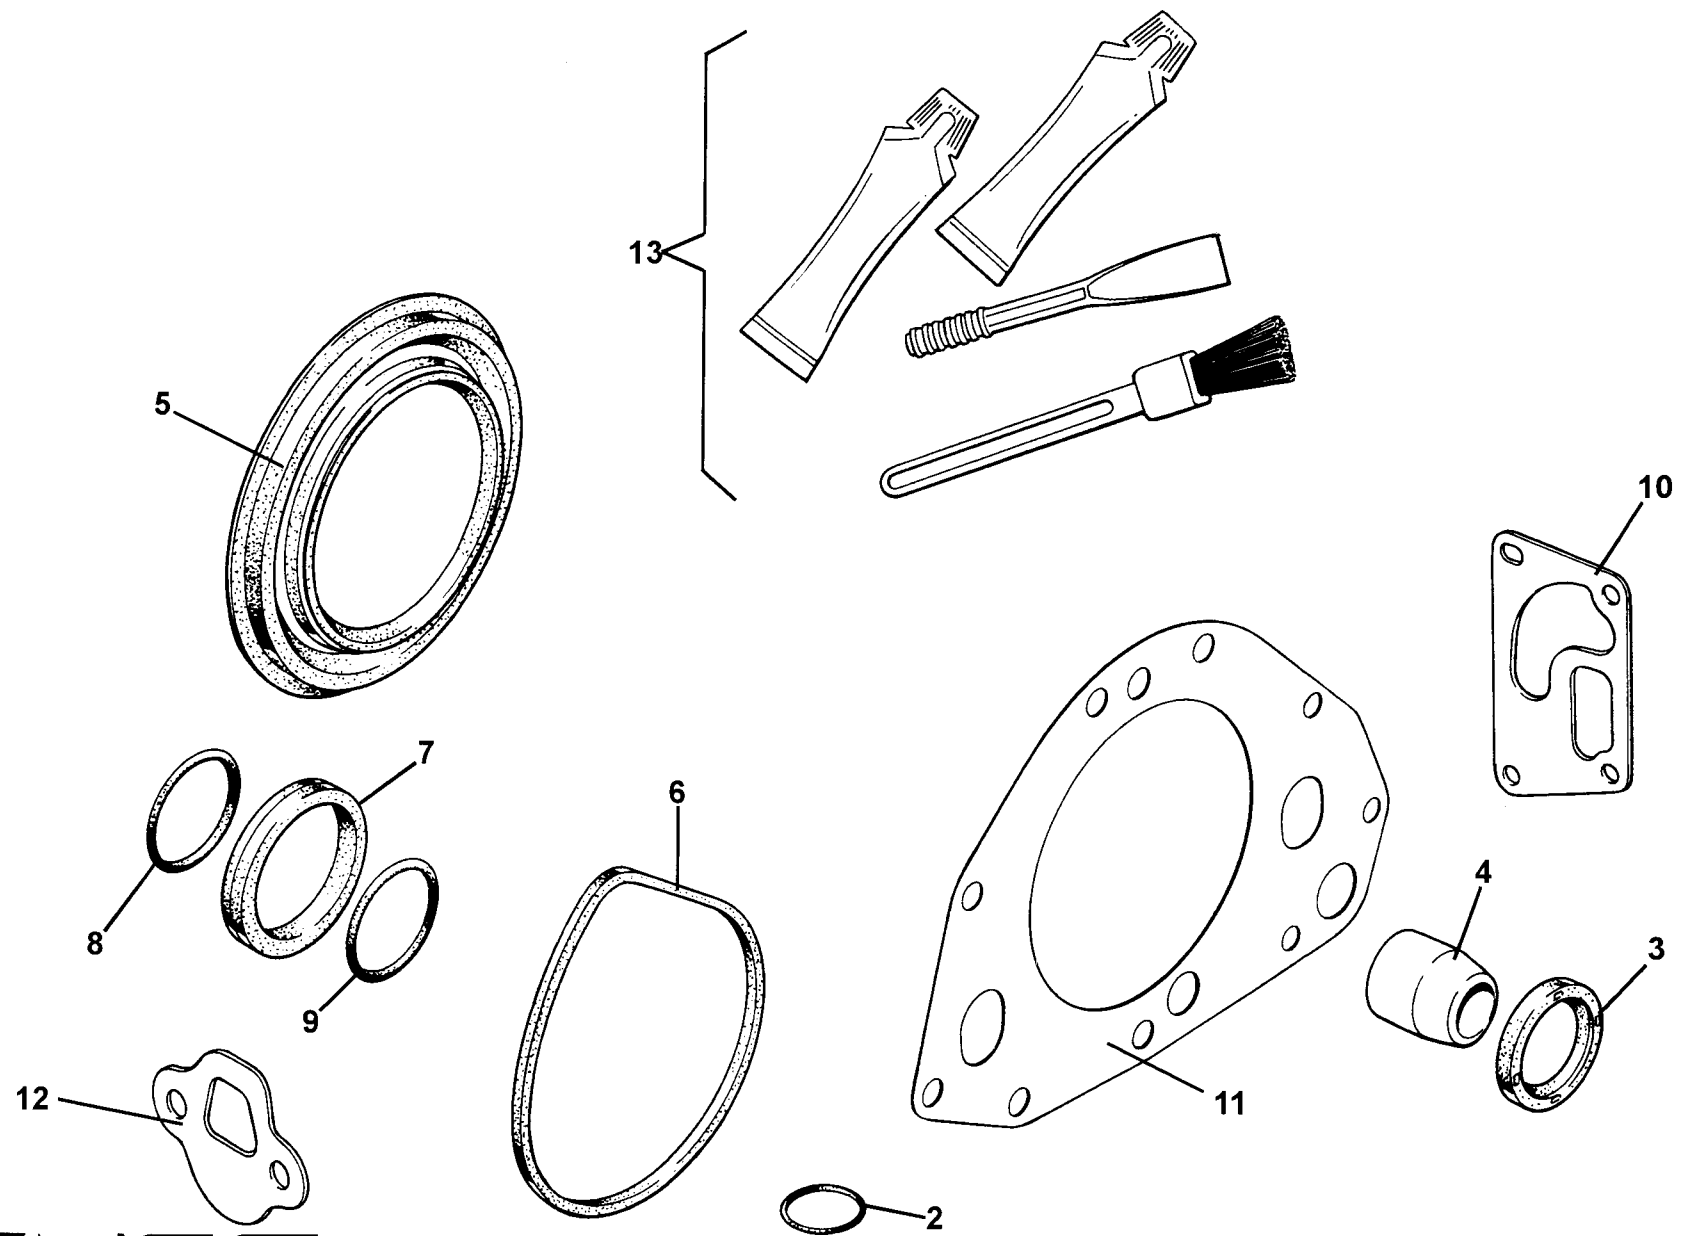

ELISE

40.02

Service Parts List **ELISE**

Function Code 40.02 Gaskets & Sealants, Top Overhaul Set

<u>Dep</u>	<u>Part Description</u>	<u>Remarks</u>	<u>Option</u>	<u>Part Number</u>	<u>Qty</u>
01	Top Overhaul Gasket Set	Comprises items 2 to 9		A111E6049S	1
02	Gasket, cylinder head	Also see 40.05		A111E6103S	1
03	Oil seal, valve stem	Also see 40.05		A111E6171S	16
04	Gasket, cam cover	Also see 40.07		A111E6052S	1
05	Oil Seal, camshaft, rear, red	Also see 40.07		A111E6271S	2
06	Oil Seal, camshaft, front, black	Also see 40.07		A111E6272S	2
07	Gasket, exhaust manifold	Also see 40.21		A111E6051S	1
08	Gasket, inlet manifold (green)	Also see 42.07		B111E6086S	1
09	Liquid Sealant, cam carrier to head	Not illustrated		A111E6172S	1

ELISE
40.02a

Function Code 40.02a Gaskets & Sealants, Bottom Overhaul Set

<u>Dep</u>	<u>Part Description</u>	<u>Remarks</u>	<u>Option</u>	<u>Part Number</u>	<u>Qty</u>
01	Bottom Overhaul Gasket Set	Comprises items 2 to 12		A111E6050S	1
02	"O" Ring, oil pick-up pipe	Also see 40.01		A111E6066S	1
03	Oil Seal, crankshaft front	Also see 40.11		A111E6054S	1
04	Fitting Tool, oil seal	Supplied with seal		not listed	1
05	Oil seal, crankshaft rear	Also see 40.11		A111E6057S	1
06	Gasket, water pump	Also see 40.13		A111E6080S	1
07	'O' Ring, thermostat housing	Also see 40.13		A111E6084S	1
08	'O' Ring, thermostat housing	Also see 40.13		A111E6067S	2
09	Gasket, oil filter housing	Also see 40.15		A111E6101S	1
10	Gasket, oil pump	Also see 40.15		A111E6053S	1
11	Gasket, dip stick tube	Also see 40.15		A111E6009F	1
12	Liquid Gasket Kit, for sump			A111E6048S	1