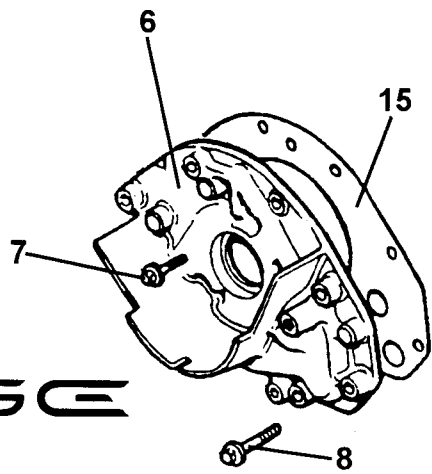

ELISE
40.15

Service Parts List **ELISE**

Function Code 40.15 Lubrication System

<u>Dep</u>	<u>Part Description</u>	<u>Remarks</u>	<u>Option</u>	<u>Part Number</u>	<u>Qty</u>
01	Dipstick			A111E6004F	1
02	Dipstick Tube			B111E0001F	1
03	Gasket, dipstick tube	Also see 40.02		A111E6009F	1
04	Bolt, dipstick tube bracket to block			A111E6006F	1
05	Bolt, dipstick tube flange to block			A111E6007F	2
06	Oil Pump Assembly			A111E6122S	1
06a	Oil Pump Repair Kit	Not illustrated		A111E6346S	1
07	Bolt, flg. hd., oil pump to block			A111E6289S	1
08	Bolt, flg. hd., oil pump to block			A111E6360S	8
09	Oil Filter Housing			A117E6177S	1
10	Gasket, oil filter housing	Also see 40.02		A111E6101S	1
11	Bolt, oil filter housing to block			A111E6168S	4
12	Engine Oil Filter			A117E6019S	1
13	Oil Pressure Switch, M12 x 1.5mm			A111E6179S	1
14	Washer, oil pressure switch			A111E6180S	1
15	Gasket, oil pump	Also see 40.02		A111E6053S	1
16	Blanking Plug, oil filter housing			A111E6181S	1