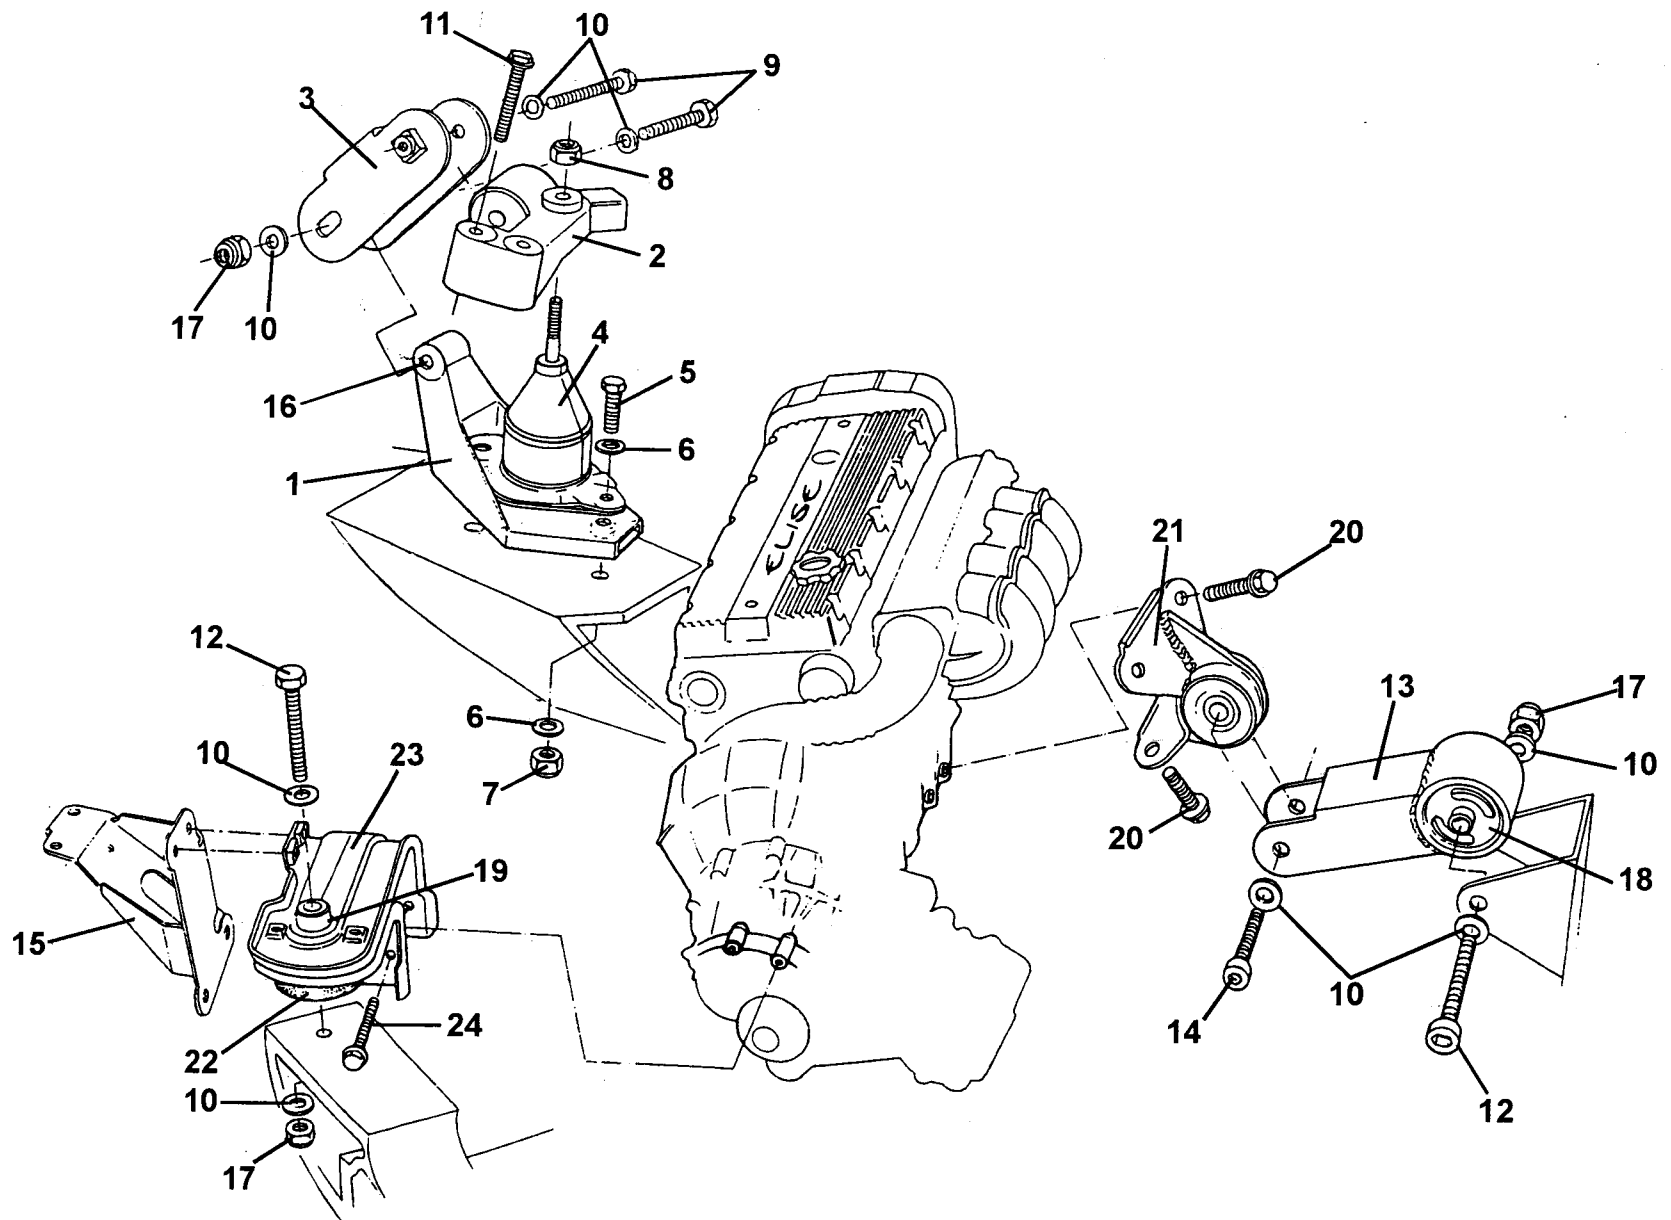

ELISE
40.01a

Function Code 40.01a Engine Mounts

<u>Dep</u>	<u>Part Description</u>	<u>Remarks</u>	<u>Option</u>	<u>Part Number</u>	<u>Qty</u>
22	Engine/Transmission Mounting, LH		A111E6135S R/B	A111F6186F	1
23	Bracket, engine/transmission mounting, LH			A111E6136S	1
24	Bolt, M10, flg. hd.			A111E6137S	2