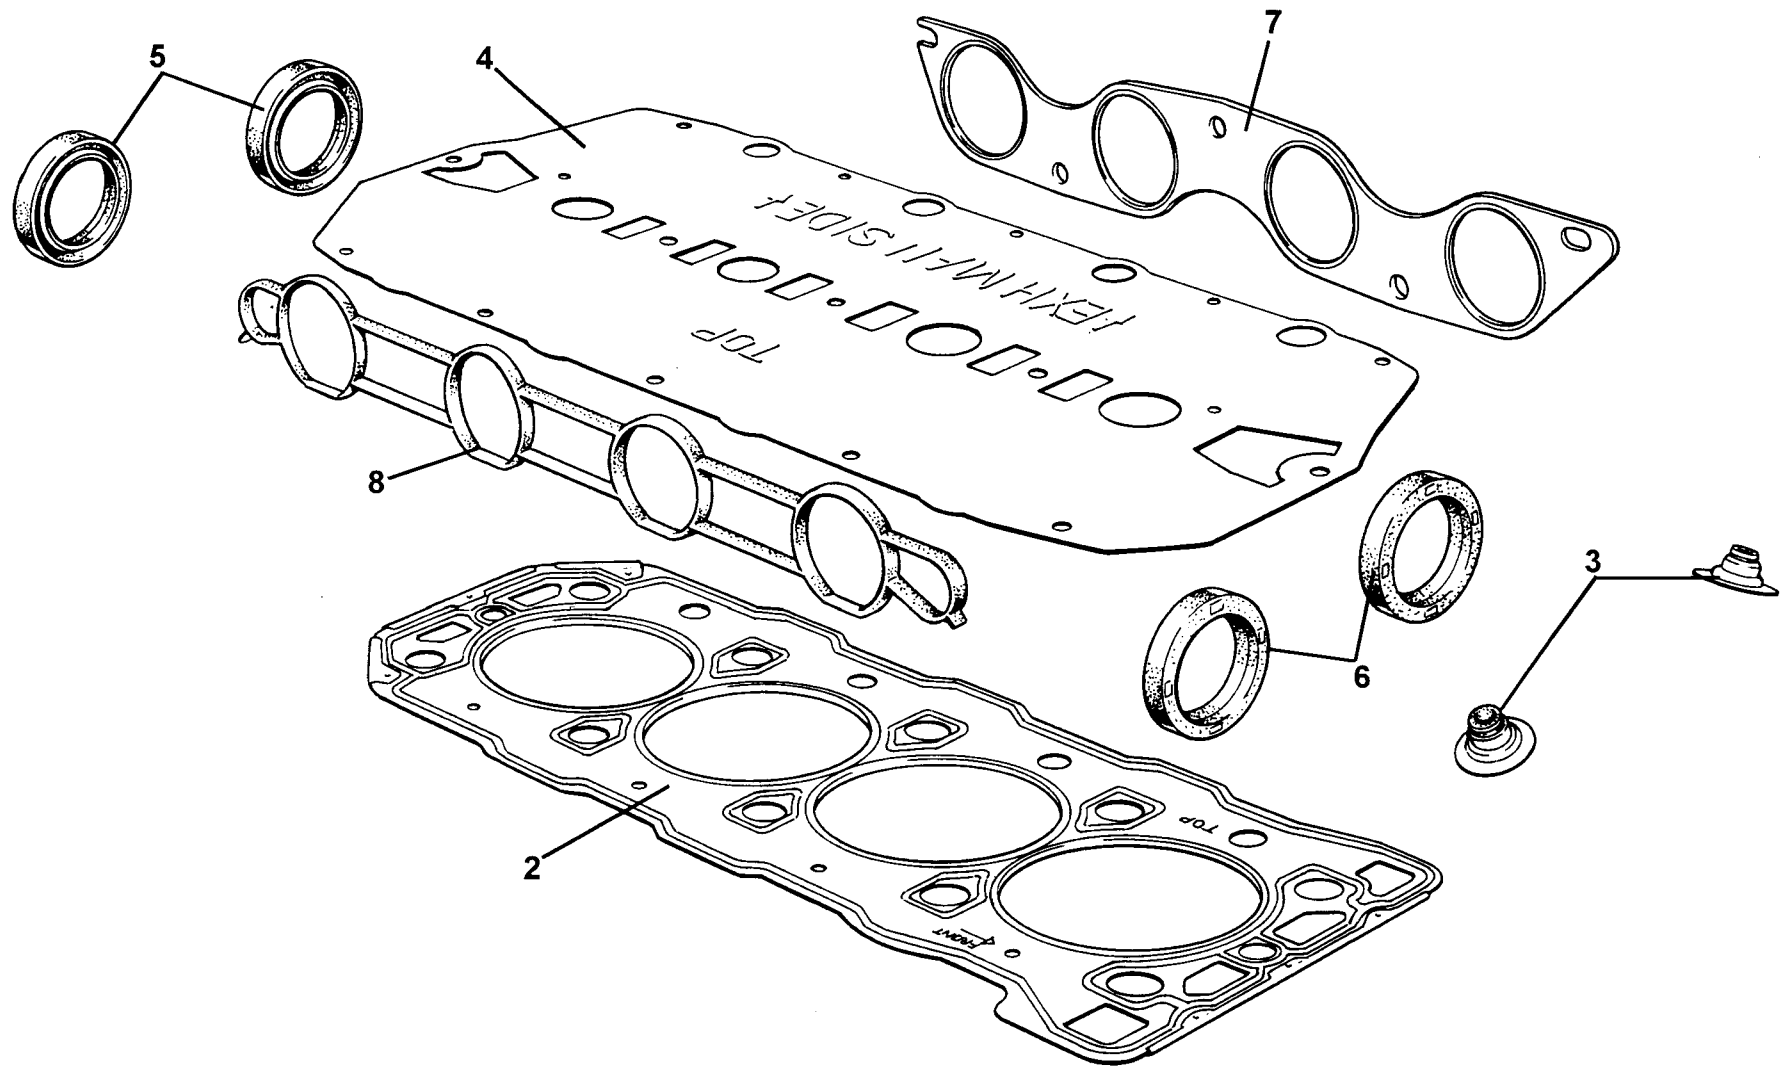

ELISE

40.02

Service Parts List **ELISE**

Function Code 40.02 Gaskets & Sealants, Top Overhaul Set

<u>Dep</u>	<u>Part Description</u>	<u>Remarks</u>	<u>Option</u>	<u>Part Number</u>	<u>Qty</u>
01	Top Overhaul Gasket Set	Comprises items 2 to 9		A111E6049S	1
02	Gasket, cylinder head	Also see 40.05		A111E6103S	1
03	Oil seal, valve stem	Also see 40.05		A111E6171S	16
04	Gasket, cam cover	Also see 40.07		A111E6052S	1
05	Oil Seal, camshaft, rear, red	Also see 40.07		A111E6271S	2
06	Oil Seal, camshaft, front, black	Also see 40.07		A111E6272S	2
07	Gasket, exhaust manifold	Also see 40.21		A111E6051S	1
08	Gasket, inlet manifold (green)	Also see 42.07		B111E6086S	1
09	Liquid Sealant, cam carrier to head	Not illustrated		A111E6172S	1