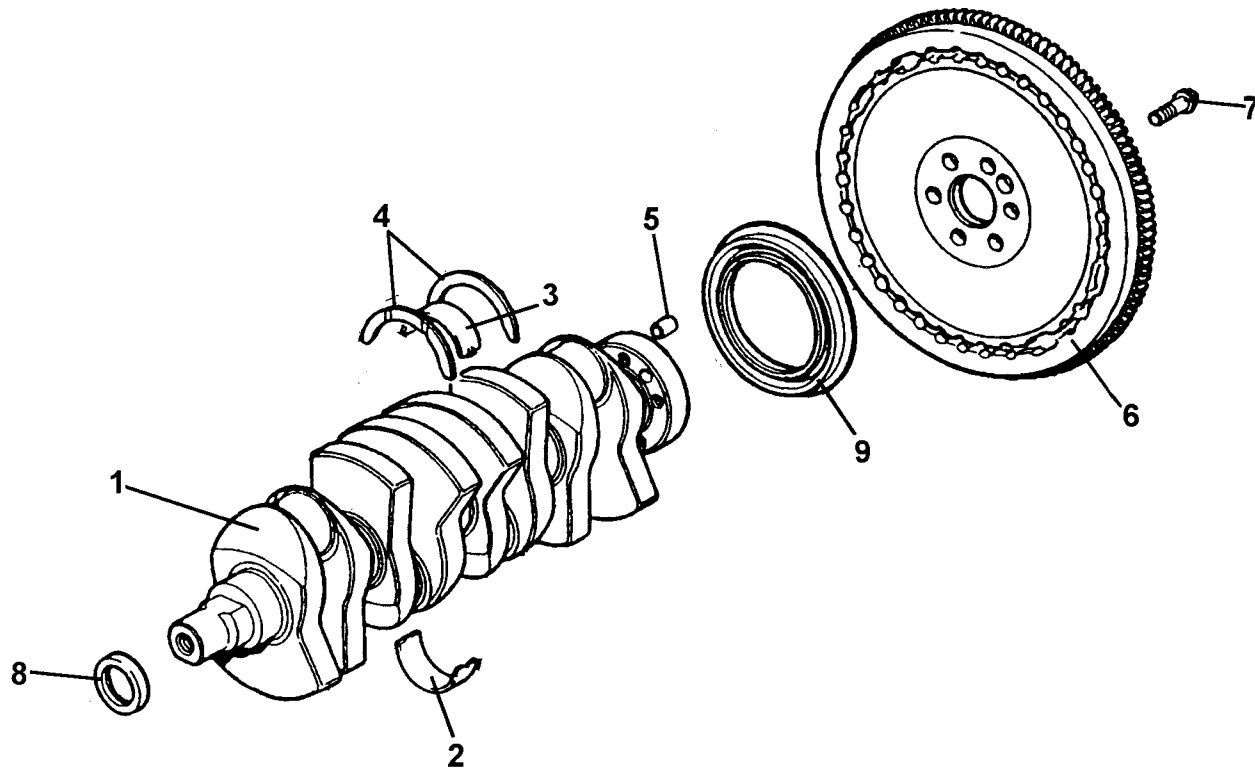

ELISE
40.07

Service Parts List **ELISE**

Function Code 40.07 Camshafts, Tappets, Cam Cover

<u>Dep</u>	<u>Part Description</u>	<u>Remarks</u>	<u>Option</u>	<u>Part Number</u>	<u>Qty</u>
01	Exhaust Camshaft			A111E6206S	1
02	Inlet Camshaft			A111E6207S	1
03	Tappet			A111E6097S	16
04	Camshaft Cover			A117E6024S	1
05	Bolt, cam cover to head			A111E6160S	15
06	Spark Plug/Coils Cover			B117E0013F	1
07	Screw, cover to head			A117E6033S	2
08	Screw, cover to head			A117E6034S	1
09	Oil Filler Cap			A111E6039S	1
10	Seal, oil filler cap			A111E6056S	1
11	Gasket, camshaft cover	Also see 40.02		A117E6025S	1
12	Oil Seal, camshaft, rear, red	Also see 40.02		A111E6271S	2
13	Oil Seal, camshaft, front, black	Also see 40.02		A111E6272S	2
14	Bolt, flg. hd., cam carrier to head			A111E6311S	20
15	'O' Ring			A117E6011F	3
16	Breather Hose, cam cover to throttle body			A117E6053S	1
17	Breather Hose, cam cover to intake plenum			A117E6052S	1
18	Bolt, flg. hd., cam carrier to head	Not illustrated		A111E6312S	4

ELISE

40.09

Service Parts List **ELISE**

Function Code 40.09 Pistons, Con-rods, Liners

<u>Dep</u>	<u>Part Description</u>	<u>Remarks</u>	<u>Option</u>	<u>Part Number</u>	<u>Qty</u>
01	Piston & Con-rod Assembly, grade A	Stamped on piston crown		A111E6114S	4
01a	Piston & Con-rod Assembly, grade B	Stamped on piston crown		A111E6115S	4
02	Con-rod Bearings, blue			A111E6203S	8
02a	Con-rod Bearings, red			A111E6204S	8
02b	Con-rod Bearings, yellow			A111E6205S	8
03	Piston Ring Set	Piston set		A111E6166S	4
04	Cap Screw, big end fix.			A111E6116S	8
05	Liner, grade A			A111E6112S	4
05a	Liner, grade B			A111E6113S	4