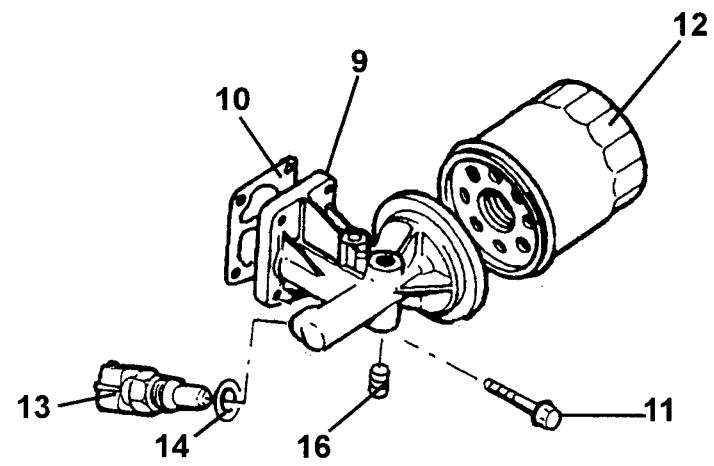

ELISE
40.15

Service Parts List **ELISE**

Function Code 40.15 Lubrication System

<u>Dep</u>	<u>Part Description</u>	<u>Remarks</u>	<u>Option</u>	<u>Part Number</u>	<u>Qty</u>
01	Dipstick			A111E6004F	1
02	Dipstick Tube			B111E0001F	1
03	Gasket, dipstick tube	Also see 40.02		A111E6009F	1
04	Bolt, dipstick tube bracket to block			A111E6006F	1
05	Bolt, dipstick tube flange to block			A111E6007F	2
06	Oil Pump Assembly			A111E6122S	1
06a	Oil Pump Repair Kit	Not illustrated		A111E6346S	1
07	Bolt, flg. hd., oil pump to block			A111E6289S	1
08	Bolt, flg. hd., oil pump to block			A111E6360S	8
09	Oil Filter Housing			A117E6177S	1
10	Gasket, oil filter housing	Also see 40.02		A111E6101S	1
11	Bolt, oil filter housing to block			A111E6168S	4
12	Engine Oil Filter			A117E6019S	1
13	Oil Pressure Switch, M12 x 1.5mm			A111E6179S	1
14	Washer, oil pressure switch			A111E6180S	1
15	Gasket, oil pump	Also see 40.02		A111E6053S	1
16	Blanking Plug, oil filter housing			A111E6181S	1