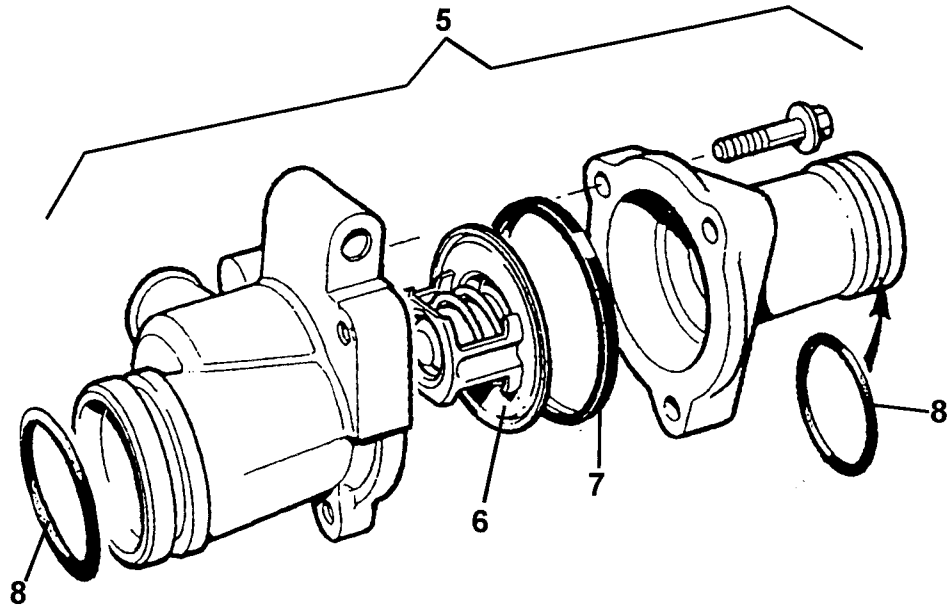

ELISE
40.13

Service Parts List **ELISE**

Function Code 40.13 Water Pump Assembly, Thermostat

<u>Dep</u>	<u>Part Description</u>	<u>Remarks</u>	<u>Option</u>	<u>Part Number</u>	<u>Qty</u>
01	Water Pump Assembly	Includes 'O' ring		A111E6088S	1
02	'O' Ring, water pump	Also see 40.02a		A111E6080S	1
03	Pillar Bolt			A111E6361S	1
04	Bolt, water pump fix.			A111E6341S	5
05	Thermostat Housing Assembly	Includes items 6, 7, 8		A111E6182S	1
06	Thermostat			A111E6085S	1
07	'O' Ring, thermostat	Also see 40.02		A111E6084S	1
08	'O' Ring, thermostat	Also see 40.02		A111E6067S	2