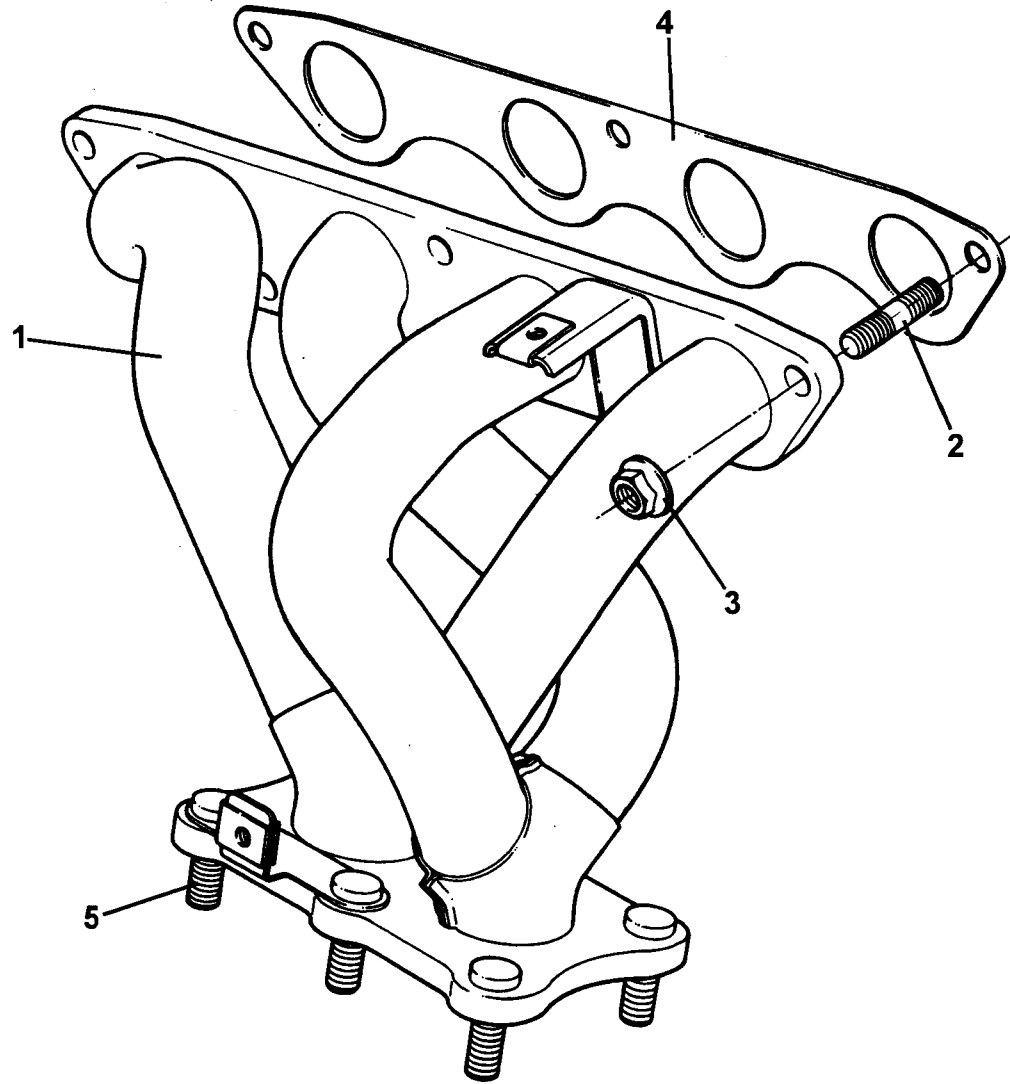

ELISE
40.21

Service Parts List **ELISE**

Function Code 40.21 Exhaust Manifold

<u>Dep</u>	<u>Part Description</u>	<u>Remarks</u>	<u>Option</u>	<u>Part Number</u>	<u>Qty</u>
01	Manifold, exhaust			A117E6038S	1
02	Stud, manifold to cylinder head			A111E6148S	5
03	Nut, manifold to cylinder head			A111E6149S	5
04	Gasket, manifold to head	Also see section 40.02		A117E6039S	1
05	Stud, manifold to downpipe			A111E6065S	4