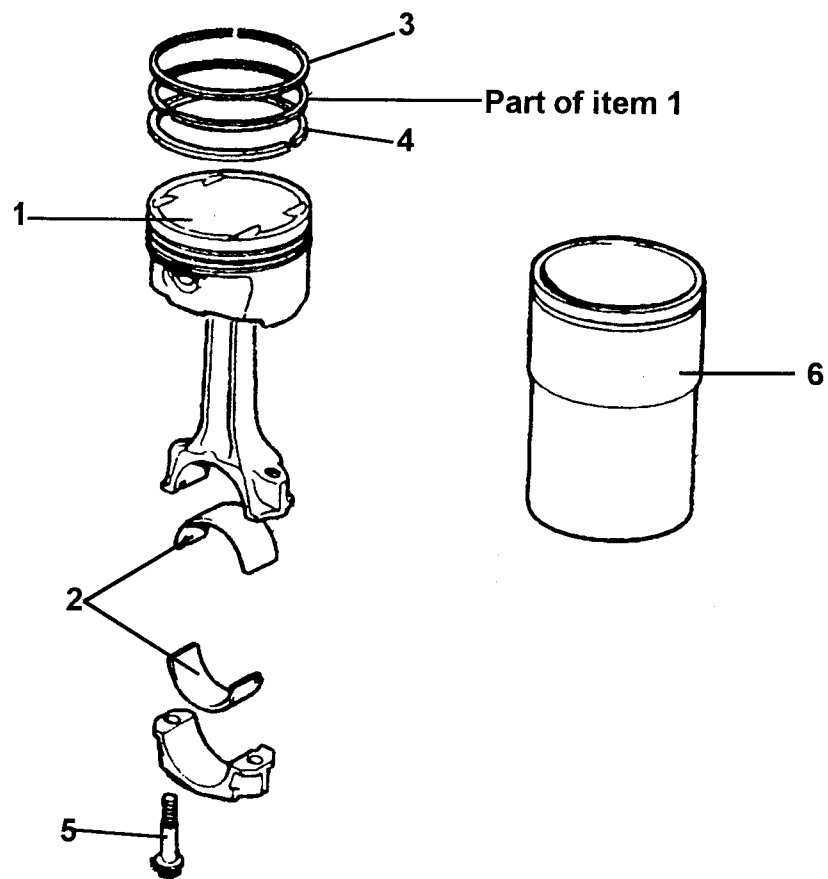

ELISE
40.05

Service Parts List **ELISE**

Function Code 40.05 Cylinder Head , Valves, Springs

<u>Dep</u>	<u>Part Description</u>	<u>Remarks</u>	<u>Option</u>	<u>Part Number</u>	<u>Qty</u>
01	Cylinder Head, bare	Includes cam carrier		A111E6242S	1
02	Bolt, cylinder head fixing			A111E6111S	10
03	Spring Seat/Stem Seal			A111E6171S	16
04	Valve Spring			A111E6096S	16
05	Valve Spring Cap			A111E6211S	16
06	Valve Collet			A111E6110S	32
07	Inlet Valve			A111E6094S	8
08	Valve Seat Insert, inlet			A111E6333S	8
09	Valve Guide, standard, plain,			A111E6306S	16
09a	Valve Guide, oversize, grooved/stepped			A111E6307S	16
10	Exhaust Valve			A111E6095S	8
11	Valve Seat Insert, exhaust			A111E6334S	8
12	Gasket, cylinder head	Also see 40.02		A111E6103S	1
13	Outlet Spout			A111E6407S	1
14	Gasket, outlet spout			A111E6087S	1
15	Camshaft Blanking Plate			A117E6020S	1
16	Screw, plate to head			A117E6021S	2

ELISE
40.07

Service Parts List **ELISE**

Function Code 40.07 Camshafts, Tappets, Cam Cover

<u>Dep</u>	<u>Part Description</u>	<u>Remarks</u>	<u>Option</u>	<u>Part Number</u>	<u>Qty</u>
01	Exhaust Camshaft			A111E6206S	1
02	Inlet Camshaft			A111E6207S	1
03	Tappet			A111E6097S	16
04	Camshaft Cover			A117E6024S	1
05	Bolt, cam cover to head			A111E6160S	15
06	Spark Plug/Coils Cover			B117E0013F	1
07	Screw, cover to head			A117E6033S	2
08	Screw, cover to head			A117E6034S	1
09	Oil Filler Cap			A111E6039S	1
10	Seal, oil filler cap			A111E6056S	1
11	Gasket, camshaft cover	Also see 40.02		A117E6025S	1
12	Oil Seal, camshaft, rear, red	Also see 40.02		A111E6271S	2
13	Oil Seal, camshaft, front, black	Also see 40.02		A111E6272S	2
14	Bolt, flg. hd., cam carrier to head			A111E6311S	20
15	'O' Ring			A117E6011F	3
16	Breather Hose, cam cover to throttle body			A117E6053S	1
17	Breather Hose, cam cover to intake plenum			A117E6052S	1
18	Bolt, flg. hd., cam carrier to head	Not illustrated		A111E6312S	4