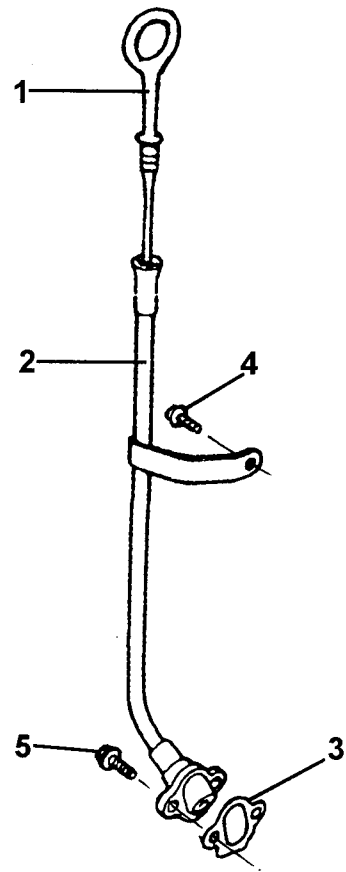

ELISE
40.15

Service Parts List **ELISE**

Function Code 40.15 Lubrication System

<u>Dep</u>	<u>Part Description</u>	<u>Remarks</u>	<u>Option</u>	<u>Part Number</u>	<u>Qty</u>
01	Dipstick			A111E6004F	1
02	Dipstick Tube			B111E0001F	1
03	Gasket, dipstick tube	Also see 40.02		A111E6009F	1
04	Bolt, dipstick tube bracket to block			A111E6006F	1
05	Bolt, dipstick tube flange to block			A111E6007F	2
06	Oil Pump Assembly			A111E6122S	1
06a	Oil Pump Repair Kit	Not illustrated		A111E6346S	1
07	Bolt, flg. hd., oil pump to block			A111E6289S	1
08	Bolt, flg. hd., oil pump to block			A111E6360S	8
09	Oil Filter Housing			A117E6177S	1
10	Gasket, oil filter housing	Also see 40.02		A111E6101S	1
11	Bolt, oil filter housing to block			A111E6168S	4
12	Engine Oil Filter			A117E6019S	1
13	Oil Pressure Switch, M12 x 1.5mm			A111E6179S	1
14	Washer, oil pressure switch			A111E6180S	1
15	Gasket, oil pump	Also see 40.02		A111E6053S	1
16	Blanking Plug, oil filter housing			A111E6181S	1