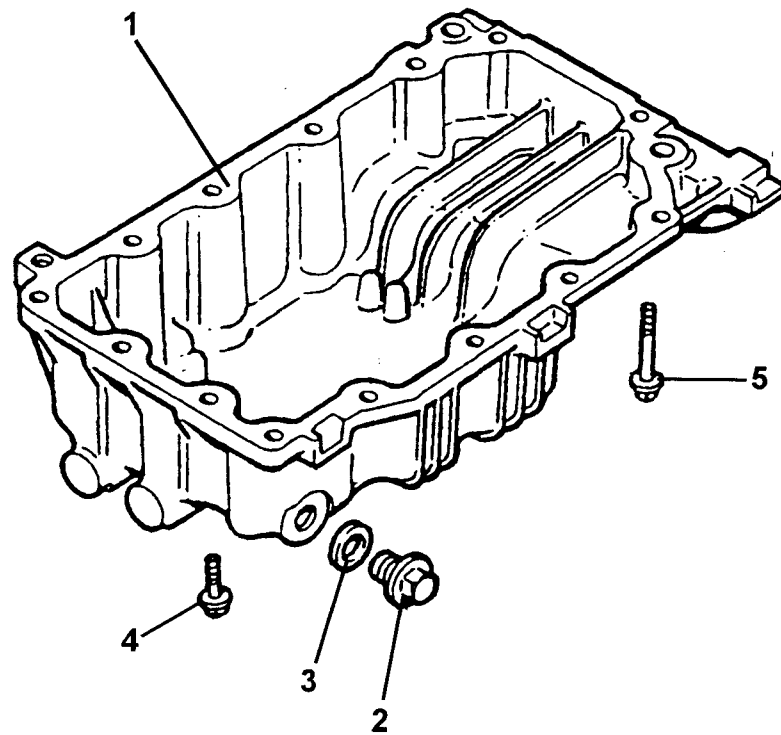

ELISE

40.02

Service Parts List **ELISE**

Function Code 40.02 Gaskets & Sealants, Top Overhaul Set

<u>Dep</u>	<u>Part Description</u>	<u>Remarks</u>	<u>Option</u>	<u>Part Number</u>	<u>Qty</u>
01	Top Overhaul Gasket Set	Comprises items 2 to 9		A111E6049S	1
02	Gasket, cylinder head	Also see 40.05		A111E6103S	1
03	Oil seal, valve stem	Also see 40.05		A111E6171S	16
04	Gasket, cam cover	Also see 40.07		A111E6052S	1
05	Oil Seal, camshaft, rear, red	Also see 40.07		A111E6271S	2
06	Oil Seal, camshaft, front, black	Also see 40.07		A111E6272S	2
07	Gasket, exhaust manifold	Also see 40.21		A111E6051S	1
08	Gasket, inlet manifold (green)	Also see 42.07		B111E6086S	1
09	Liquid Sealant, cam carrier to head	Not illustrated		A111E6172S	1

ELISE
40.02a

Function Code 40.02a Gaskets & Sealants, Bottom Overhaul Set

<u>Dep</u>	<u>Part Description</u>	<u>Remarks</u>	<u>Option</u>	<u>Part Number</u>	<u>Qty</u>
01	Bottom Overhaul Gasket Set	Comprises items 2 to 12		A111E6050S	1
02	"O" Ring, oil pick-up pipe	Also see 40.01		A111E6066S	1
03	Oil Seal, crankshaft front	Also see 40.11		A111E6054S	1
04	Fitting Tool, oil seal	Supplied with seal		not listed	1
05	Oil seal, crankshaft rear	Also see 40.11		A111E6057S	1
06	Gasket, water pump	Also see 40.13		A111E6080S	1
07	'O' Ring, thermostat housing	Also see 40.13		A111E6084S	1
08	'O' Ring, thermostat housing	Also see 40.13		A111E6067S	2
09	Gasket, oil filter housing	Also see 40.15		A111E6101S	1
10	Gasket, oil pump	Also see 40.15		A111E6053S	1
11	Gasket, dip stick tube	Also see 40.15		A111E6009F	1
12	Liquid Gasket Kit, for sump			A111E6048S	1