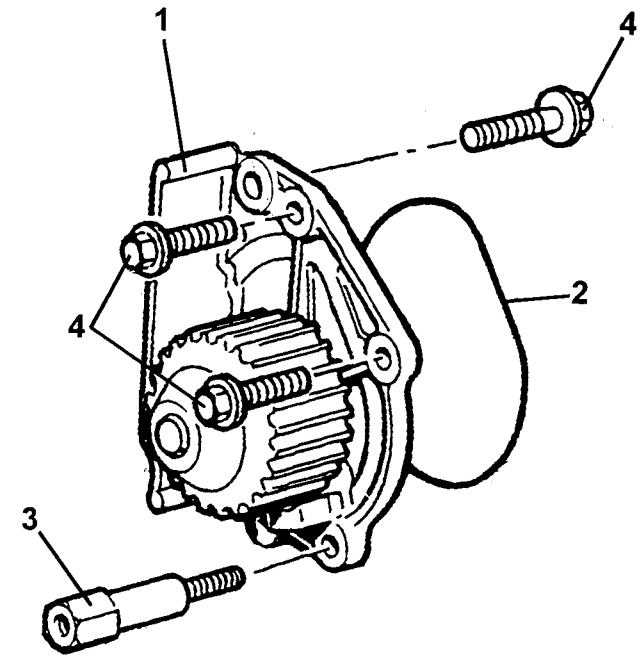

ELISE
40.13

Service Parts List **ELISE**

Function Code 40.13 Water Pump Assembly, Thermostat

<u>Dep</u>	<u>Part Description</u>	<u>Remarks</u>	<u>Option</u>	<u>Part Number</u>	<u>Qty</u>
01	Water Pump Assembly	Includes 'O' ring		A111E6088S	1
02	'O' Ring, water pump	Also see 40.02a		A111E6080S	1
03	Pillar Bolt			A111E6361S	1
04	Bolt, water pump fix.			A111E6341S	5
05	Thermostat Housing Assembly	Includes items 6, 7, 8		A111E6182S	1
06	Thermostat			A111E6085S	1
07	'O' Ring, thermostat	Also see 40.02		A111E6084S	1
08	'O' Ring, thermostat	Also see 40.02		A111E6067S	2