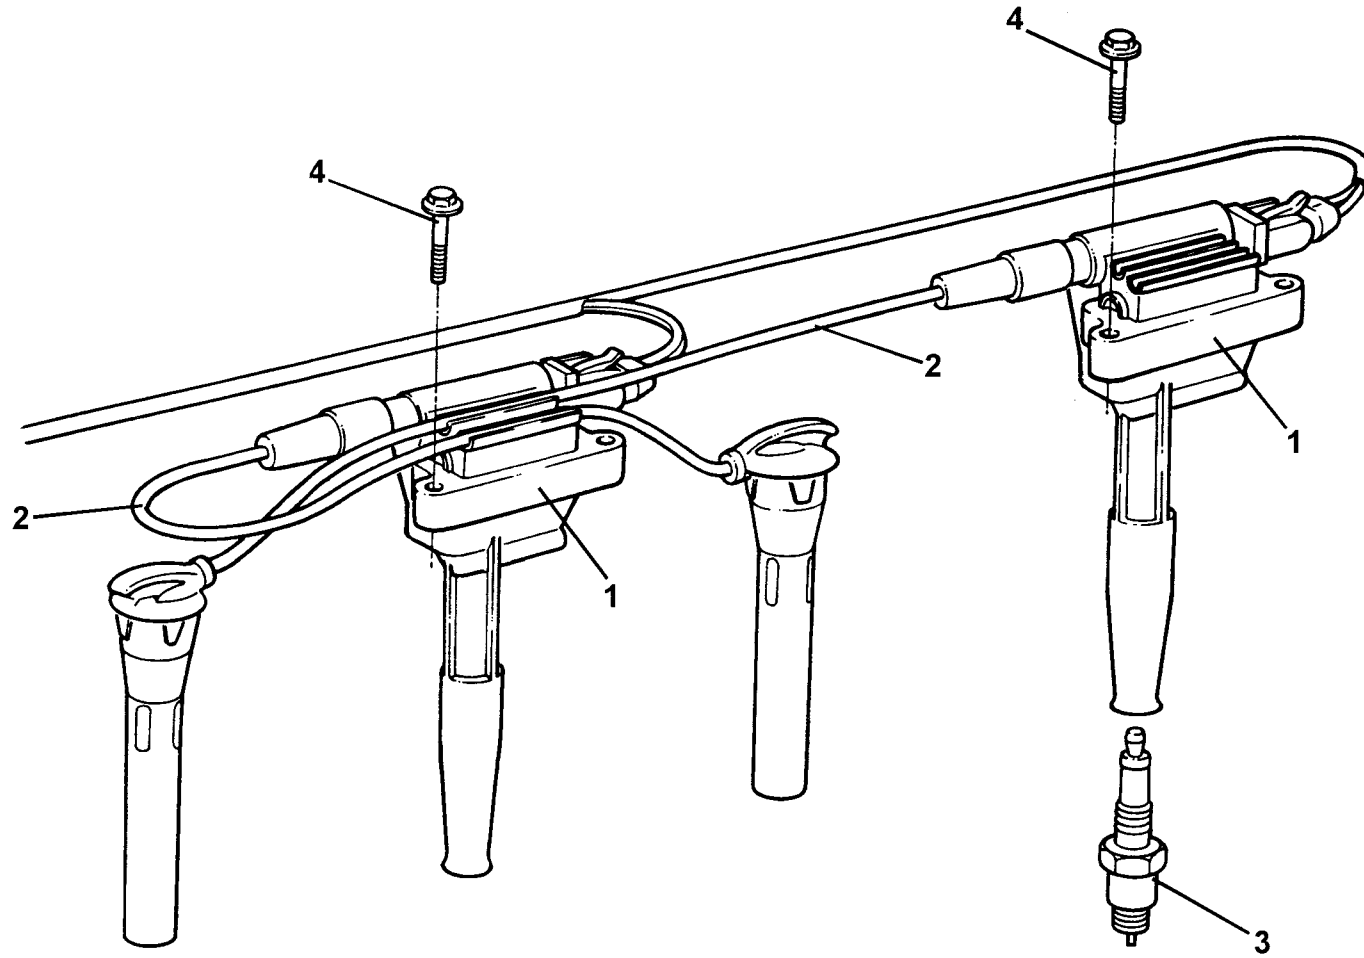

ELISE
40.17

Service Parts List **ELISE**

Function Code 40.17 Ignition System, Spark plugs, Leads

<u>Dep</u>	<u>Part Description</u>	<u>Remarks</u>	<u>Option</u>	<u>Part Number</u>	<u>Qty</u>
01	Plug Top Ignition Coil			A117E6030S	2
02	Plug Lead			A117E6032S	2
03	Spark Plug			A117E6023S	4
04	Screw, coils to cam cover			A117E6031S	4