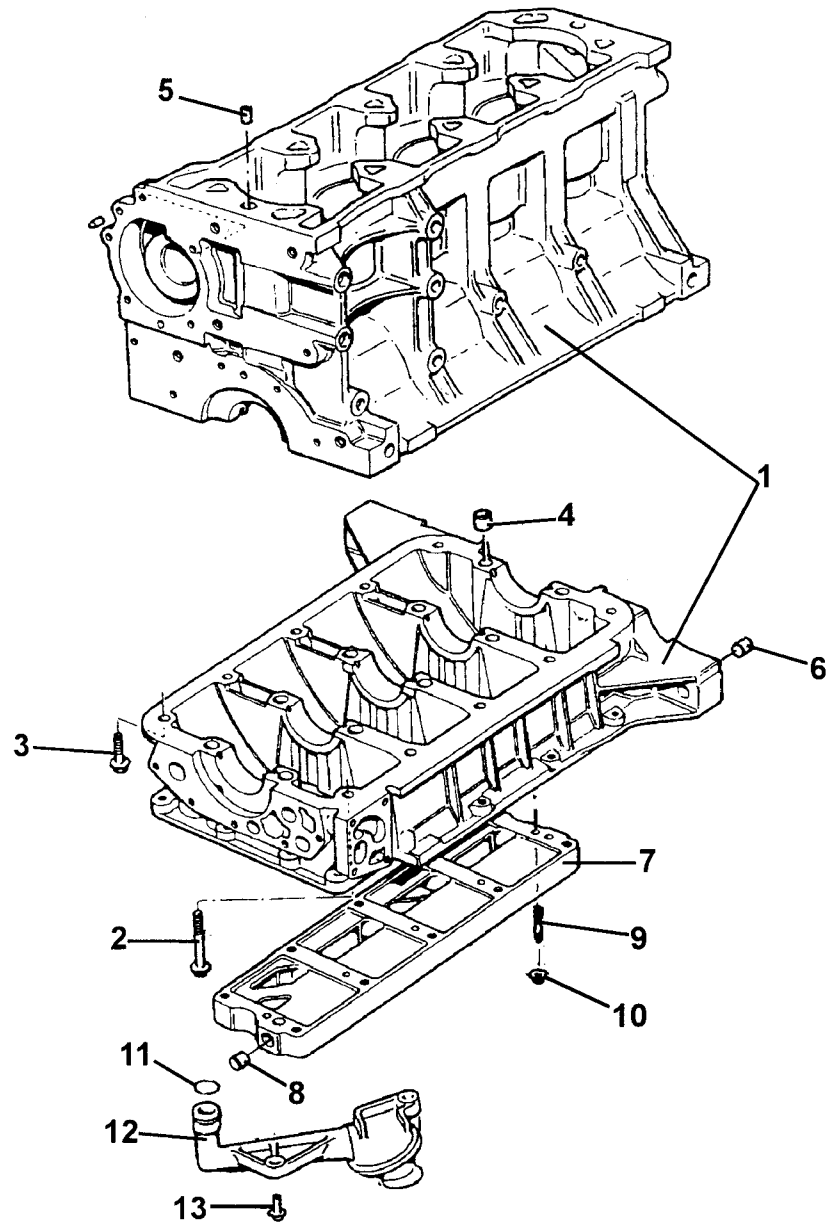

ELISE

40.00

Service Parts List **ELISE**

Function Code 40.00 Engine Assemblies

<u>Dep</u>	<u>Part Description</u>	<u>Remarks</u>	<u>Option</u>	<u>Part Number</u>	<u>Qty</u>
01	Engine Assembly, 1.8, undressed	Less ancillaries			1

ELISE
40.01

Service Parts List **ELISE**

Function Code 40.01 Engine Block, Oil Pick-up

<u>Dep</u>	<u>Part Description</u>	<u>Remarks</u>	<u>Option</u>	<u>Part Number</u>	<u>Qty</u>
01	Cylinder Block Assembly	Includes bearing ladder		A117E6014S	1
02	Bolt, ladder to Block			A111E6186S	1
03	Screw, ladder to block			A111E6187S	9
04	Dowel, ladder to block			A111E6188S	2
05	Dowel, block to head			A111E6175S	2
06	Dowel, block to gearbox			A111E6189S	2
07	Rail, oil feed			A111E6190S	1
08	Core Plug			A111E6191S	2
09	Stud, rail to ladder			A111E6192S	2
10	Nut, rail fixing			A111E6193S	2
11	'O' Ring. oil pick-up pipe seal	Also see 40.02		A111E6066S	1
12	Oil Pick-Up Pipe			A111E6167S	1
13	Bolt, oil pick-up pipe fix.			A111E6168S	1

ELISE
40.05

Service Parts List **ELISE**

Function Code 40.05 Cylinder Head , Valves, Springs

<u>Dep</u>	<u>Part Description</u>	<u>Remarks</u>	<u>Option</u>	<u>Part Number</u>	<u>Qty</u>
01	Cylinder Head, bare	Includes cam carrier		A111E6242S	1
02	Bolt, cylinder head fixing			A111E6111S	10
03	Spring Seat/Stem Seal			A111E6171S	16
04	Valve Spring			A111E6096S	16
05	Valve Spring Cap			A111E6211S	16
06	Valve Collet			A111E6110S	32
07	Inlet Valve			A111E6094S	8
08	Valve Seat Insert, inlet			A111E6333S	8
09	Valve Guide, standard, plain,			A111E6306S	16
09a	Valve Guide, oversize, grooved/stepped			A111E6307S	16
10	Exhaust Valve			A111E6095S	8
11	Valve Seat Insert, exhaust			A111E6334S	8
12	Gasket, cylinder head	Also see 40.02		A111E6103S	1
13	Outlet Spout			A111E6407S	1
14	Gasket, outlet spout			A111E6087S	1
15	Camshaft Blanking Plate			A117E6020S	1
16	Screw, plate to head			A117E6021S	2