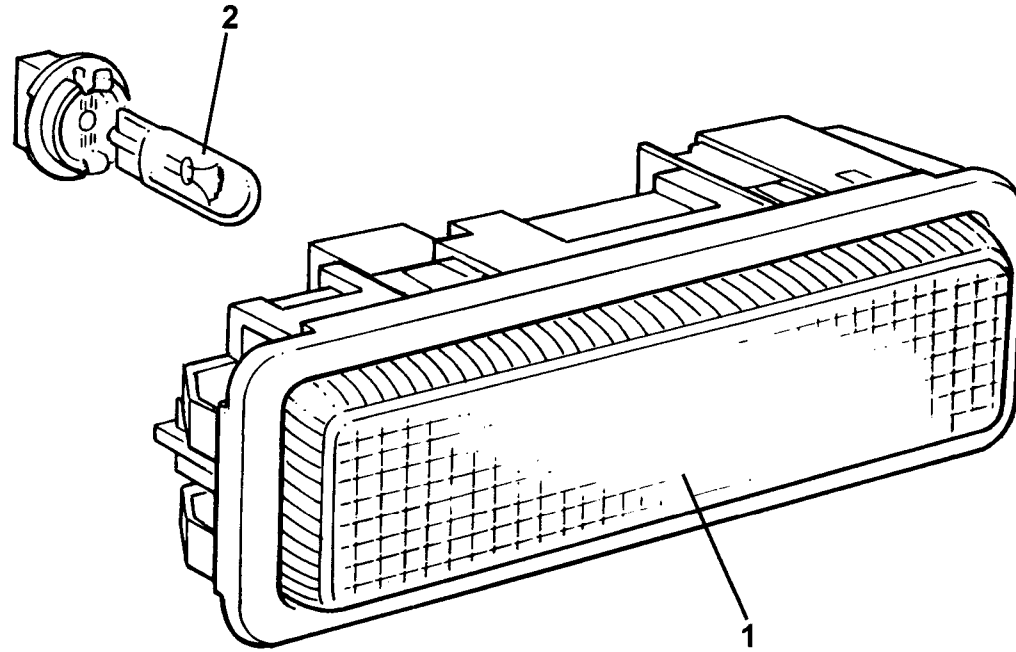

ELISE
17.17

Service Parts List **ELISE**

Function Code 17.17 Interior Lamps

<u>Dep</u>	<u>Part Description</u>	<u>Remarks</u>	<u>Option</u>	<u>Part Number</u>	<u>Qty</u>
01	Interior Lamp			A082M6644F	1
02	Bulb, interior lamp				1