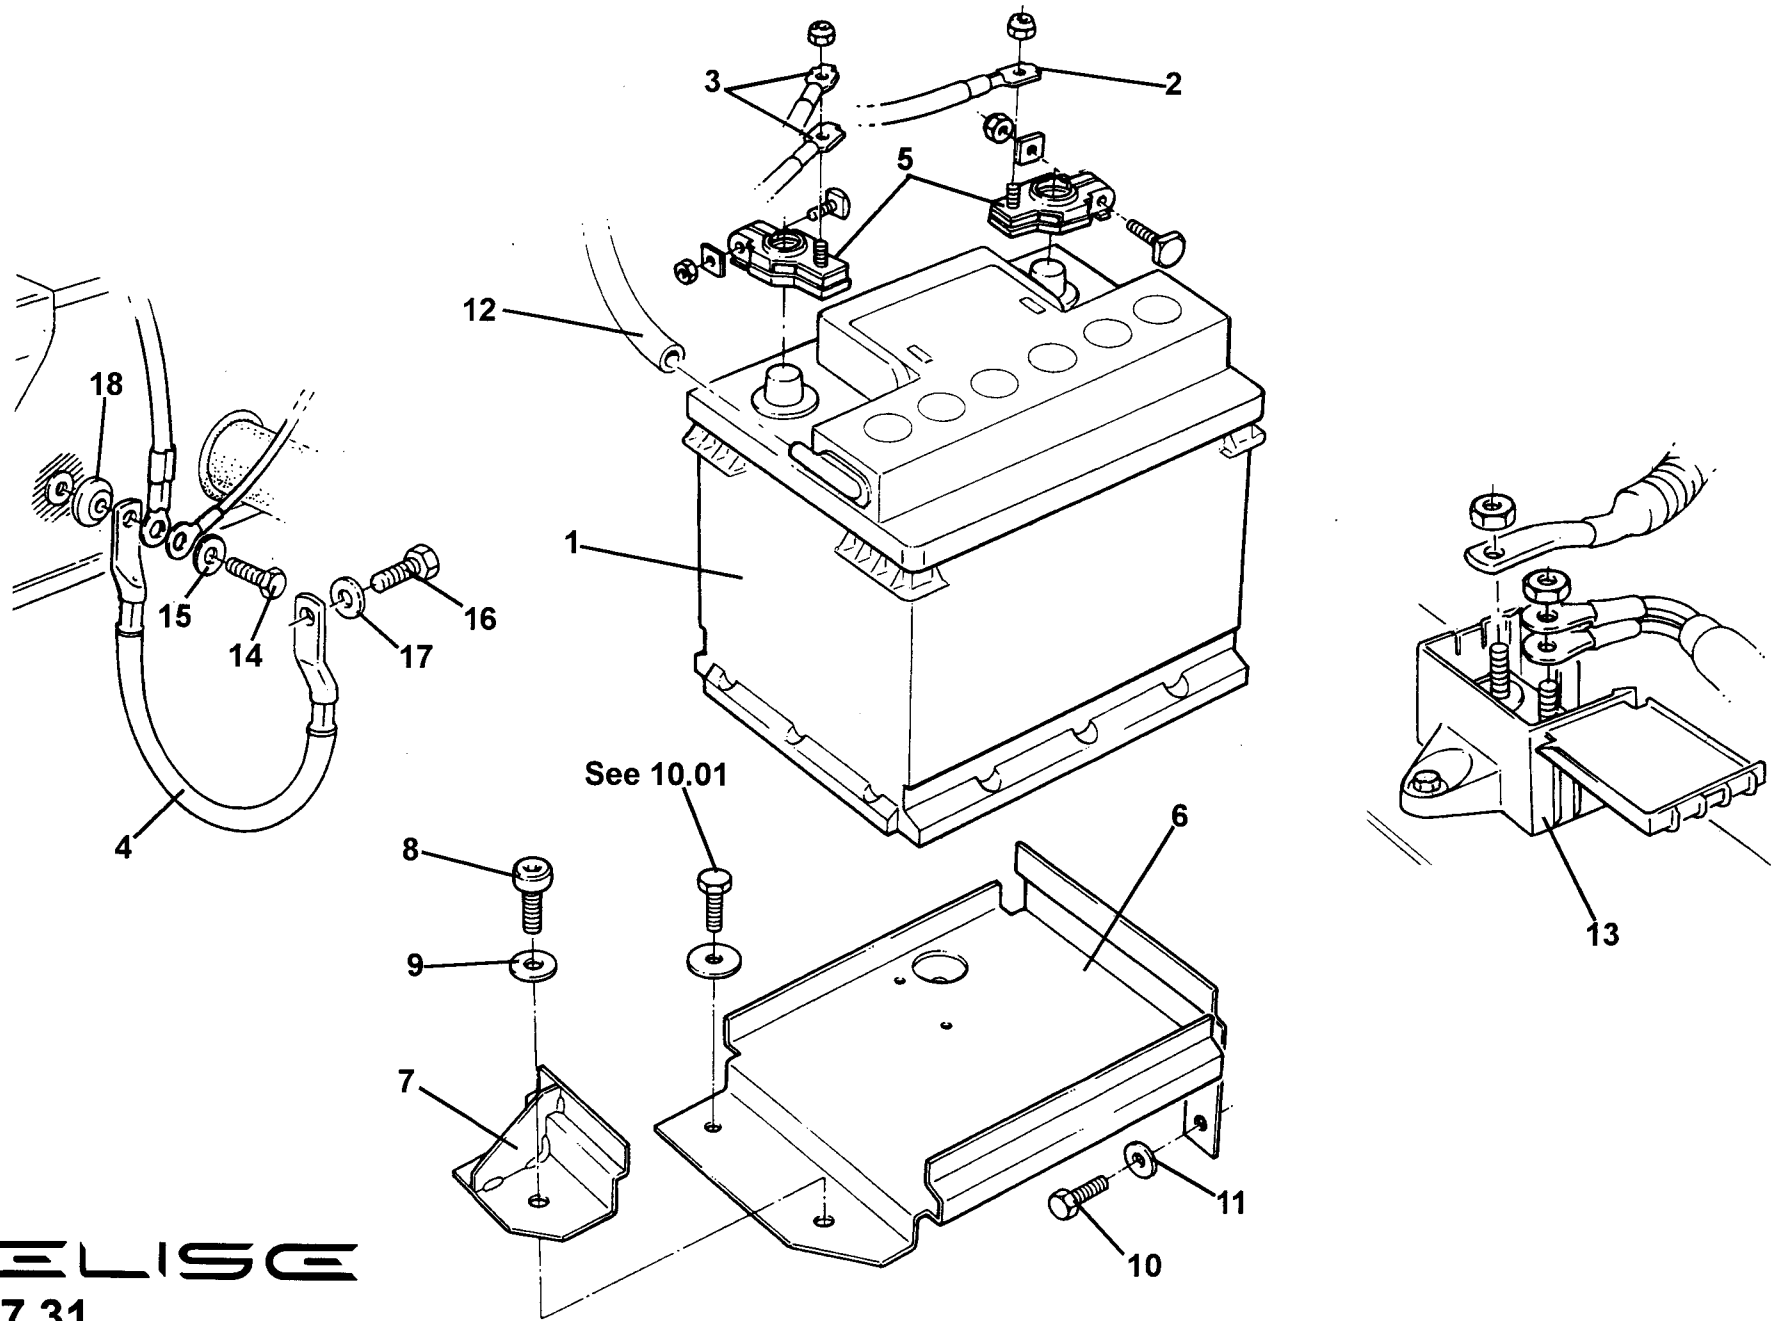

Service Parts List **ELISE**

Function Code 17.27 In Car Entertainment

<u>Dep</u>	<u>Part Description</u>	<u>Remarks</u>	<u>Option</u>	<u>Part Number</u>	<u>Qty</u>
01	Aerial Mast		Sports Tourer/Race Tech	A082M6533F	1
02	Aerial Base		Sports Tourer/Race Tech	A082M6534F	1
03	Rubber Washer, mounting nut		Sports Tourer/Race Tech	A111M6033F	1
04	Nut, aerial base to engine cover		Sports Tourer/Race Tech	A082M6555F	1
05	Cable, aerial co-axial extension		Sports Tourer/Race Tech	A117M0073F	1
06	Blanking Plug	When aerial not fitted	Base car	A111B6037F	1
07	Nut, blanking plug	When aerial not fitted	Base car	A111B6038F	1
08	Speaker Kit, front, Alpine SPS 1029		4 speaker audio system	A117M6006F	1
09	Speaker Kit, rear, Alpine SPS 1329		2 & 4 speaker audio system	A117M6007F	1
10	Radio/CD Player, VDO Dayton CD3200	Not illustrated	Sports Tourer/Race Tech	B117M6009F	1

ELISE
17.31