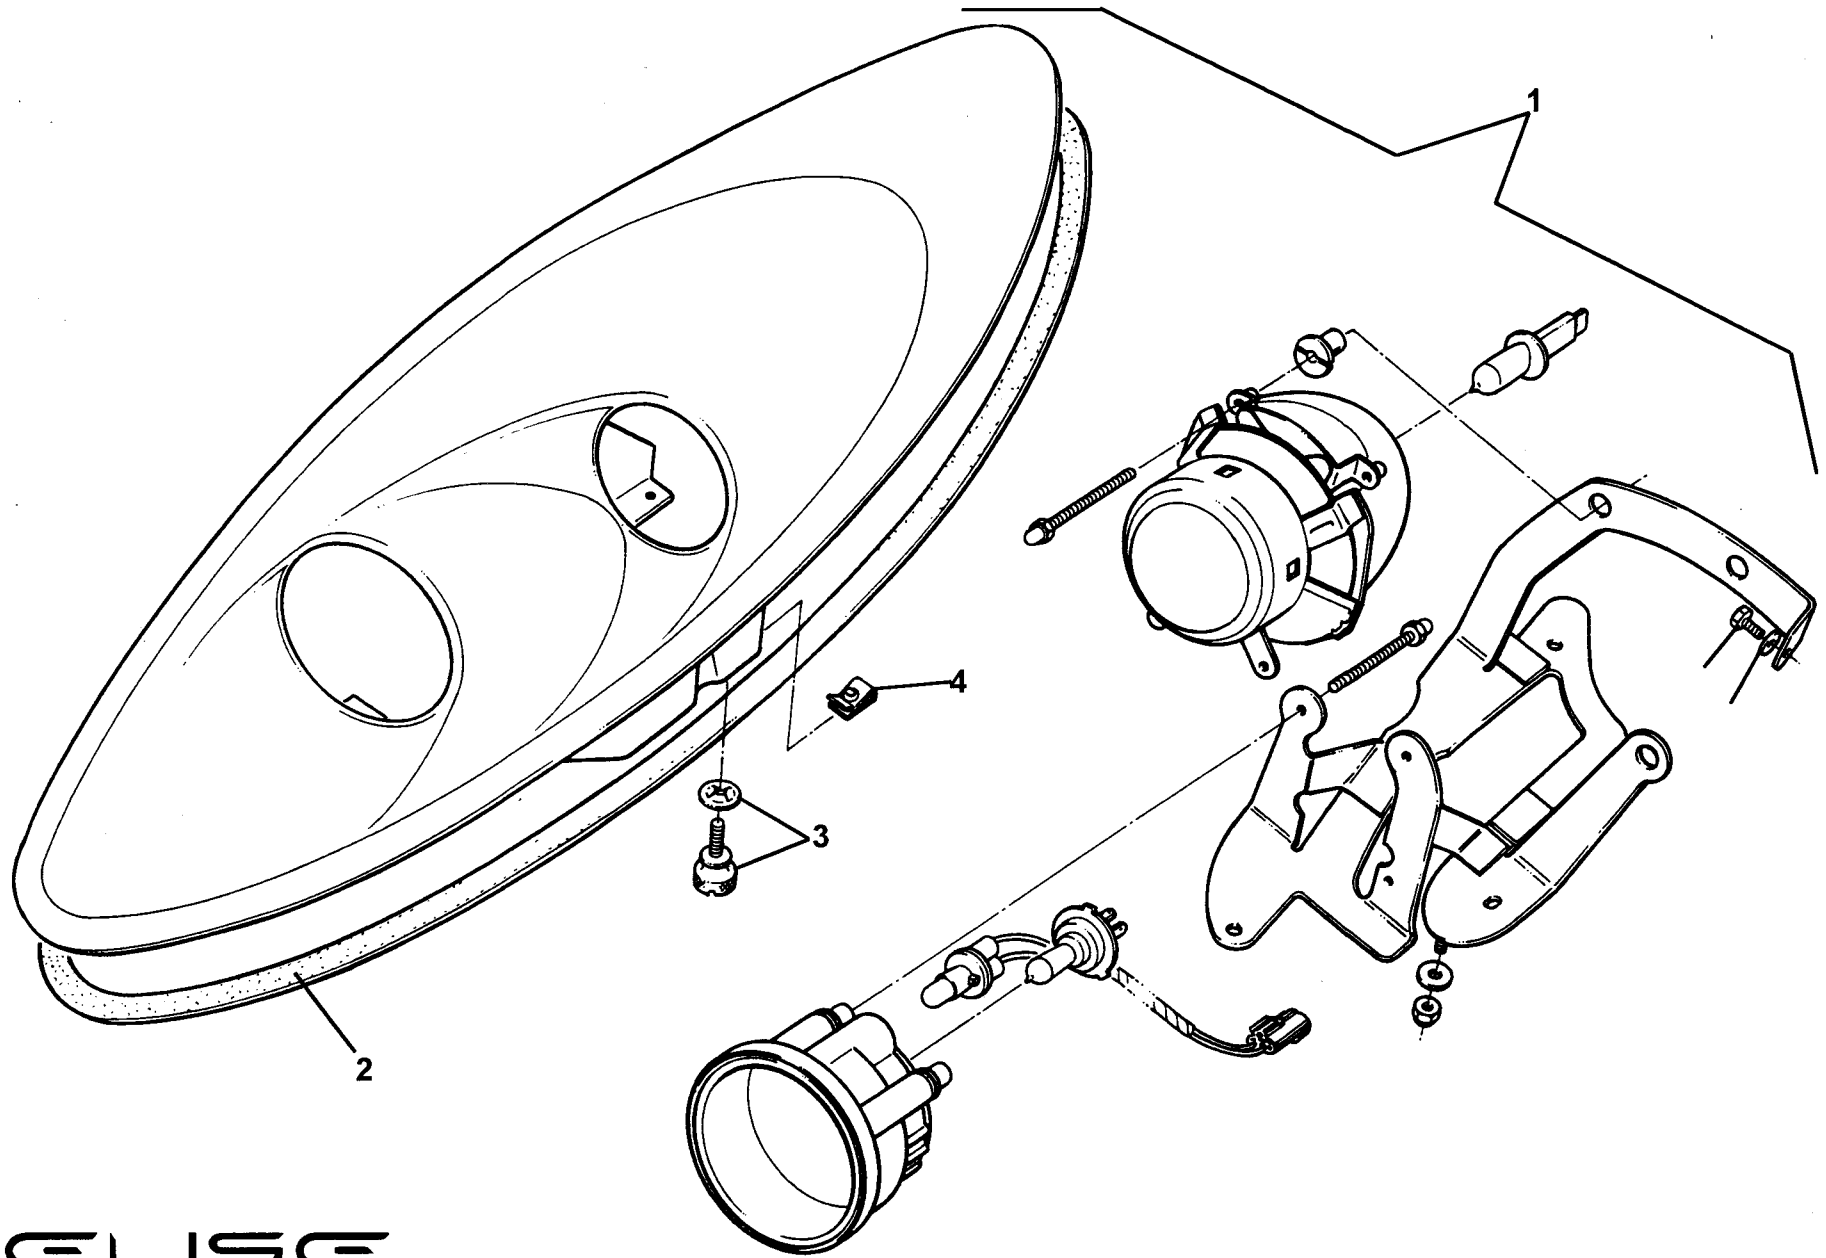

ELISE
17.13

Service Parts List **ELISE**

Function Code 17.13 Headlamps

<u>Dep</u>	<u>Part Description</u>	<u>Remarks</u>	<u>Option</u>	<u>Part Number</u>	<u>Qty</u>
01	Headlamp Assembly, RH, RHD	Includes cover, lamps & bracket		A117M0014F	1
01a	Headlamp Assembly, LH, RHD	Includes cover, lamps & bracket		A117M0013F	1
01b	Headlamp Assembly, RH, LHD	Includes cover, lamps & bracket		A117M0014F	1
01c	Headlamp Assembly, LH, LHD	Includes cover, lamps & bracket		A117M0015F	1
02	Seal, cover to clamshell				2
03	Screw/Retainer Assy, ch, hd. nurlled, cover fix.				6
04	Spirenut				6
05	Bulb, main beam, 55w, H7				2
06	Bulb, dip beam, 55w, H1				2
07	Bulb, side/park, 5w, W5W, amber				2