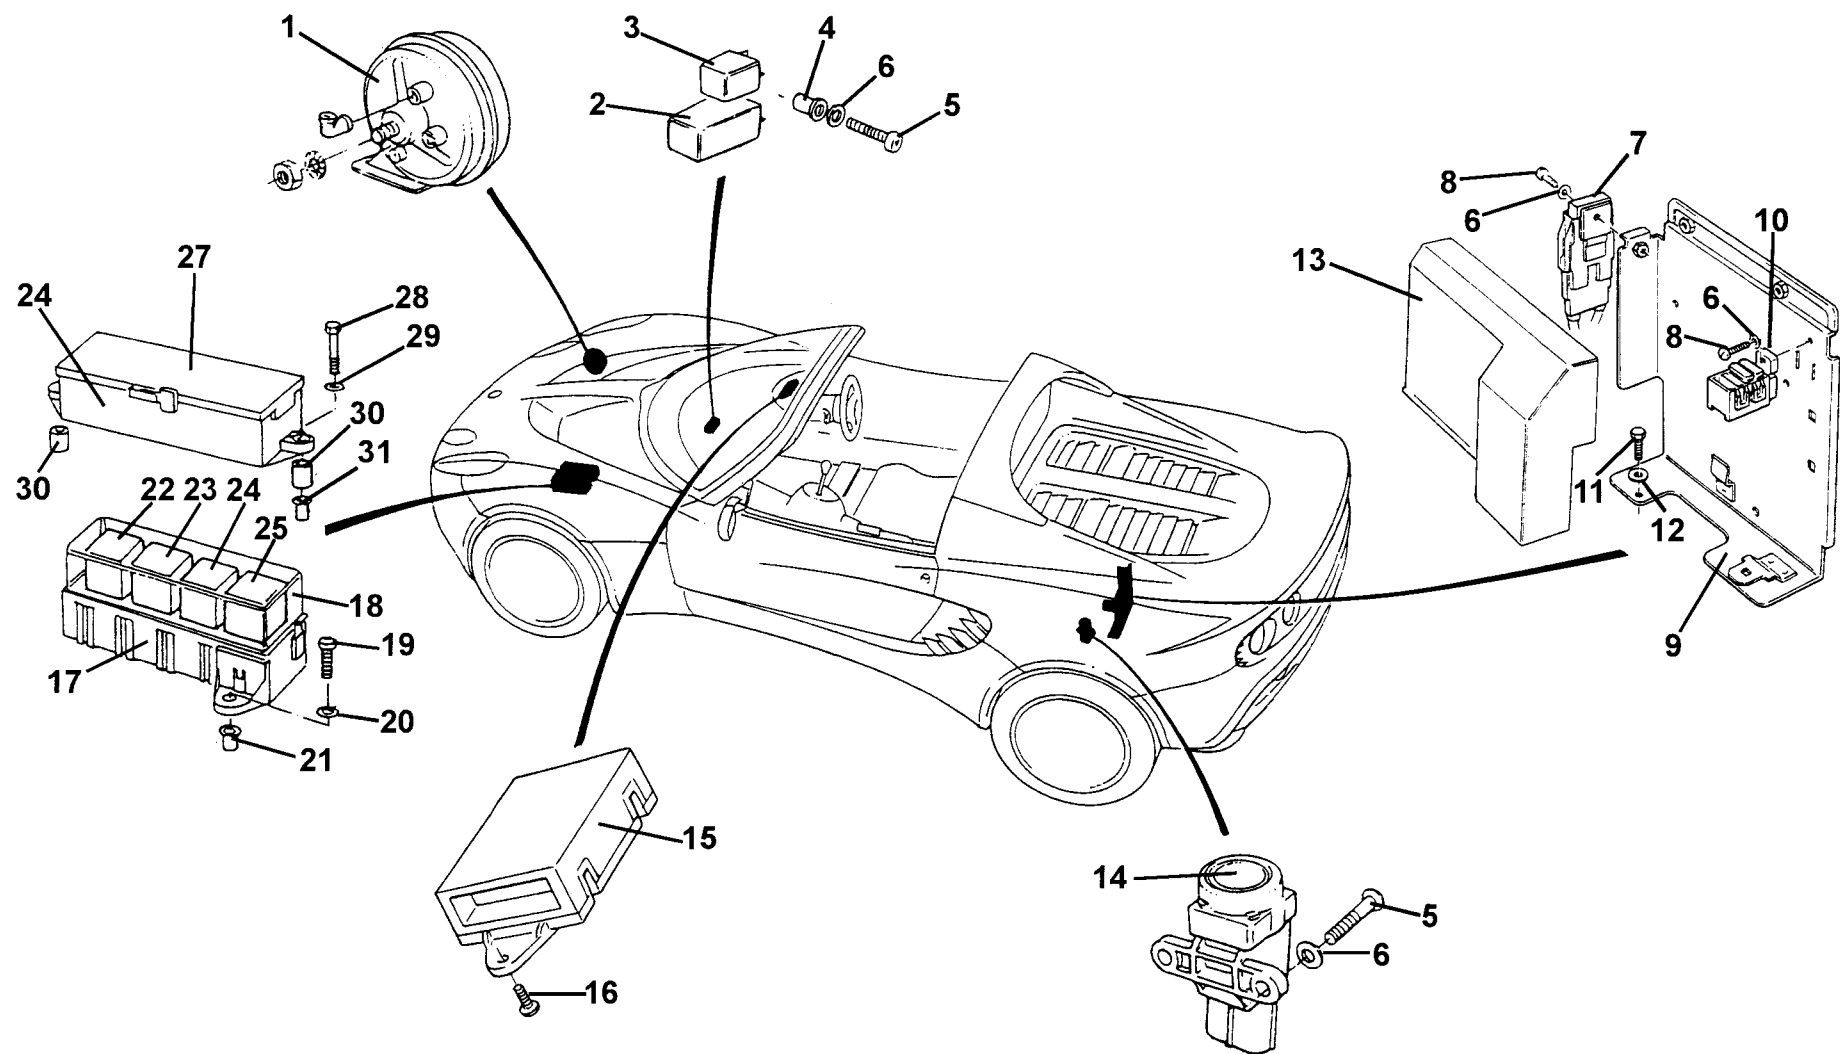

ELISE

17.01

Service Parts List **ELISE**

Function Code 17.01 Harnesses, Leads

<u>Dep</u>	<u>Part Description</u>	<u>Remarks</u>	<u>Option</u>	<u>Part Number</u>	<u>Qty</u>
01	Harness, main			F117M0042F	1
02	Harness, rear			C117M0004F	1
03	Harness, engine			A117E6008F	1
04	Harness, fuel injectors/CMP sensor				1

ELISE
 17.03

Service Parts List **ELISE**

Function Code 17.03 Horn, Inertia Switch, Fuses & Relays

<u>Dep</u>	<u>Part Description</u>	<u>Remarks</u>	<u>Option</u>	<u>Part Number</u>	<u>Qty</u>
01	Horn 'Low ' Note			A100M6031F	1
02	Module, wiper delay			A082M6457F	1
03	Module, flasher Unit			A083M6303F	1
04	Pulsert, M5			A111W6539F	2
05	Screw, M5 x 16, pan hd. pozi.			A082W5107F	2
06	Washer, flat, M5 x 10 x 1.0			A075W4011Z	7
07	Maxi Fuse, 80A			A117M6023F	1
08	Screw, M5 x 12, pan hd., fuse holders fix.			A075W5085Z	2
09	Electrics/ECM Mounting Plate	For ECM & fixings see 17.06		A117M0051F	1
10	Plastic Clip, fuse holder retention			A111M6020F	1
11	Screw, M8 x 16, hex. hd. plate fix.			A075W1028Z	4
12	Washer, flat, M8 x 15			A075W4015Z	4
13	Cover, ECM/Electrics protection			B117M0025F	1
14	Inertia switch			A082M6598F	1
15	Switch Controller			A117M0008F	1
16	Screw, pan hd. pozi., controller to bracket				2
17	Relay Station	Incl., brackets, terminals		A111M6112J	1
18	Cover, relay station			A111M6077S	1