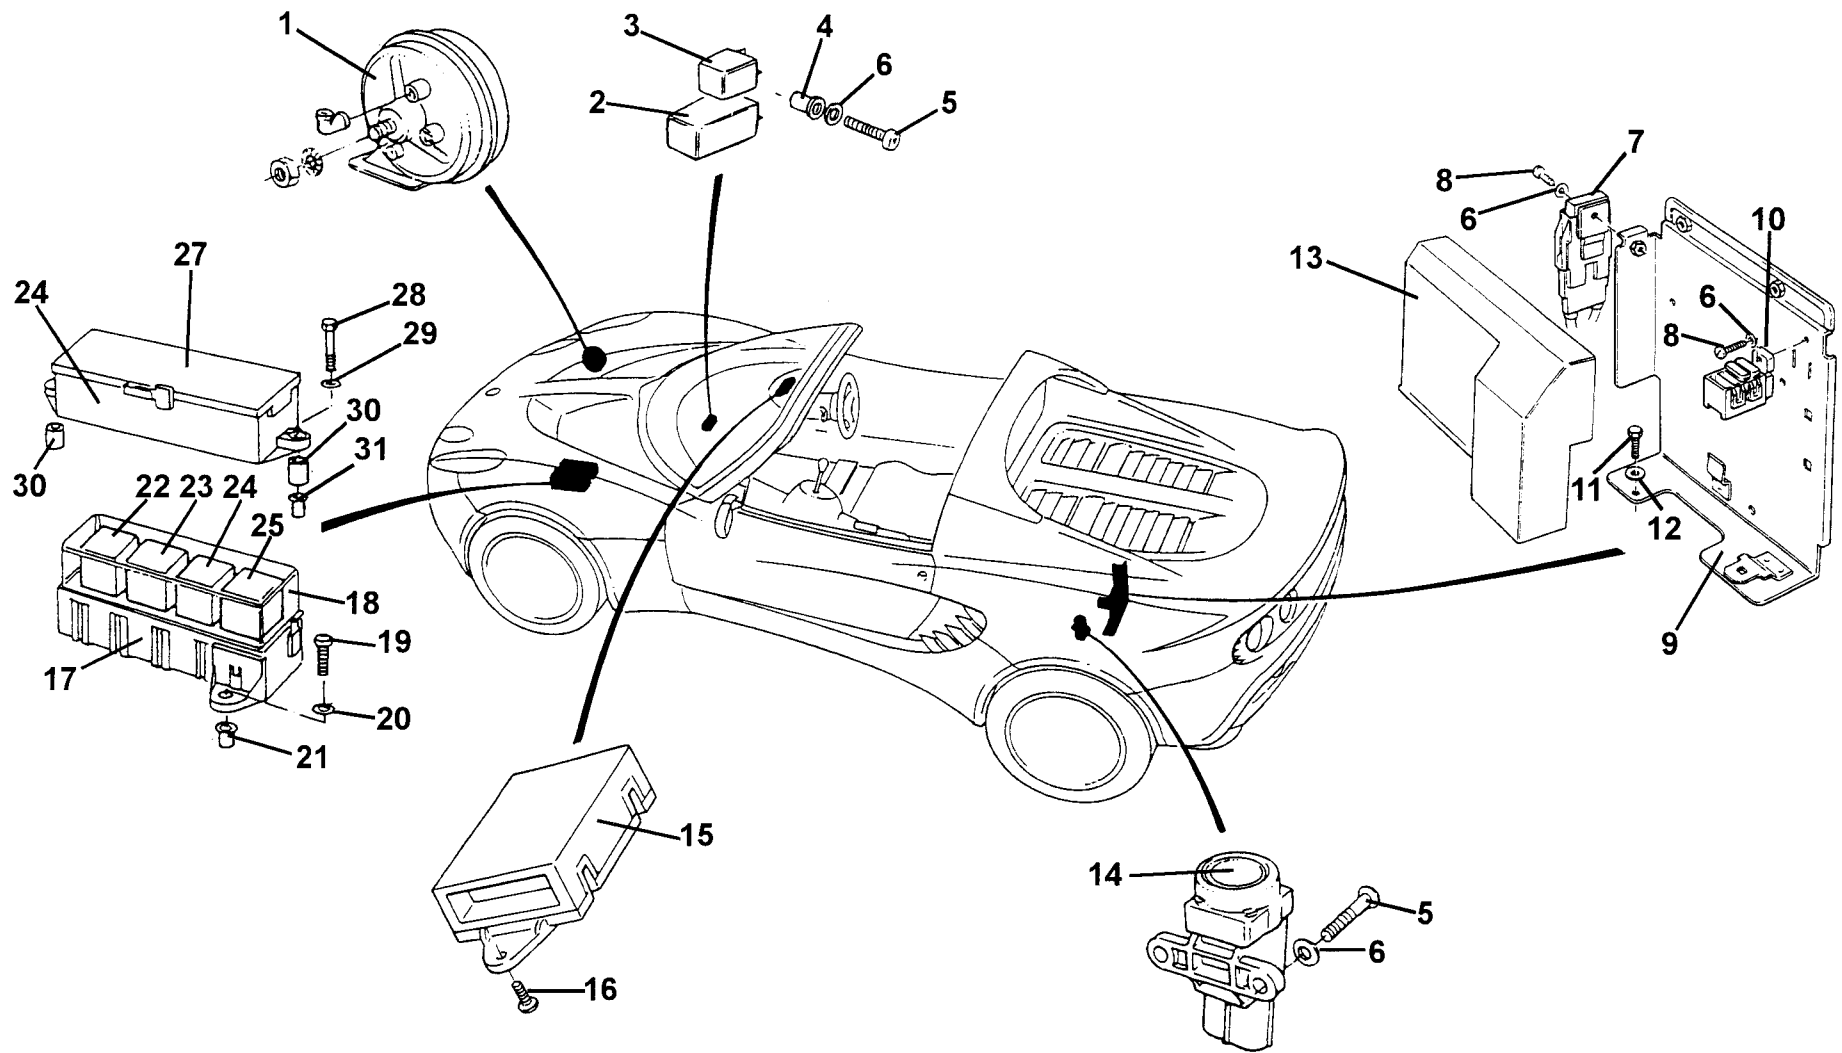

ELISE

17.01

Service Parts List **ELISE**

Function Code 17.01 Harnesses, Leads

<u>Dep</u>	<u>Part Description</u>	<u>Remarks</u>	<u>Option</u>	<u>Part Number</u>	<u>Qty</u>
01	Harness, main			F117M0042F	1
02	Harness, rear			C117M0004F	1
03	Harness, engine			A117E6008F	1
04	Harness, fuel injectors/CMP sensor				1

ELISE
 17.03

Service Parts List **ELISE**

Function Code 17.03 Horn, Inertia Switch, Fuses & Relays

<u>Dep</u>	<u>Part Description</u>	<u>Remarks</u>	<u>Option</u>	<u>Part Number</u>	<u>Qty</u>
01	Horn 'Low ' Note			A100M6031F	1
02	Module, wiper delay			A082M6457F	1
03	Module, flasher Unit			A083M6303F	1
04	Pulsert, M5			A111W6539F	2
05	Screw, M5 x 16, pan hd. pozi.			A082W5107F	2
06	Washer, flat, M5 x 10 x 1.0			A075W4011Z	7
07	Maxi Fuse, 80A			A117M6023F	1
08	Screw, M5 x 12, pan hd., fuse holders fix.			A075W5085Z	2
09	Electrics/ECM Mounting Plate	For ECM & fixings see 17.06		A117M0051F	1
10	Plastic Clip, fuse holder retention			A111M6020F	1
11	Screw, M8 x 16, hex. hd. plate fix.			A075W1028Z	4
12	Washer, flat, M8 x 15			A075W4015Z	4
13	Cover, ECM/Electrics protection			B117M0025F	1
14	Inertia switch			A082M6598F	1
15	Switch Controller			A117M0008F	1
16	Screw, pan hd. pozi., controller to bracket				2
17	Relay Station	Incl., brackets, terminals		A111M6112J	1
18	Cover, relay station			A111M6077S	1