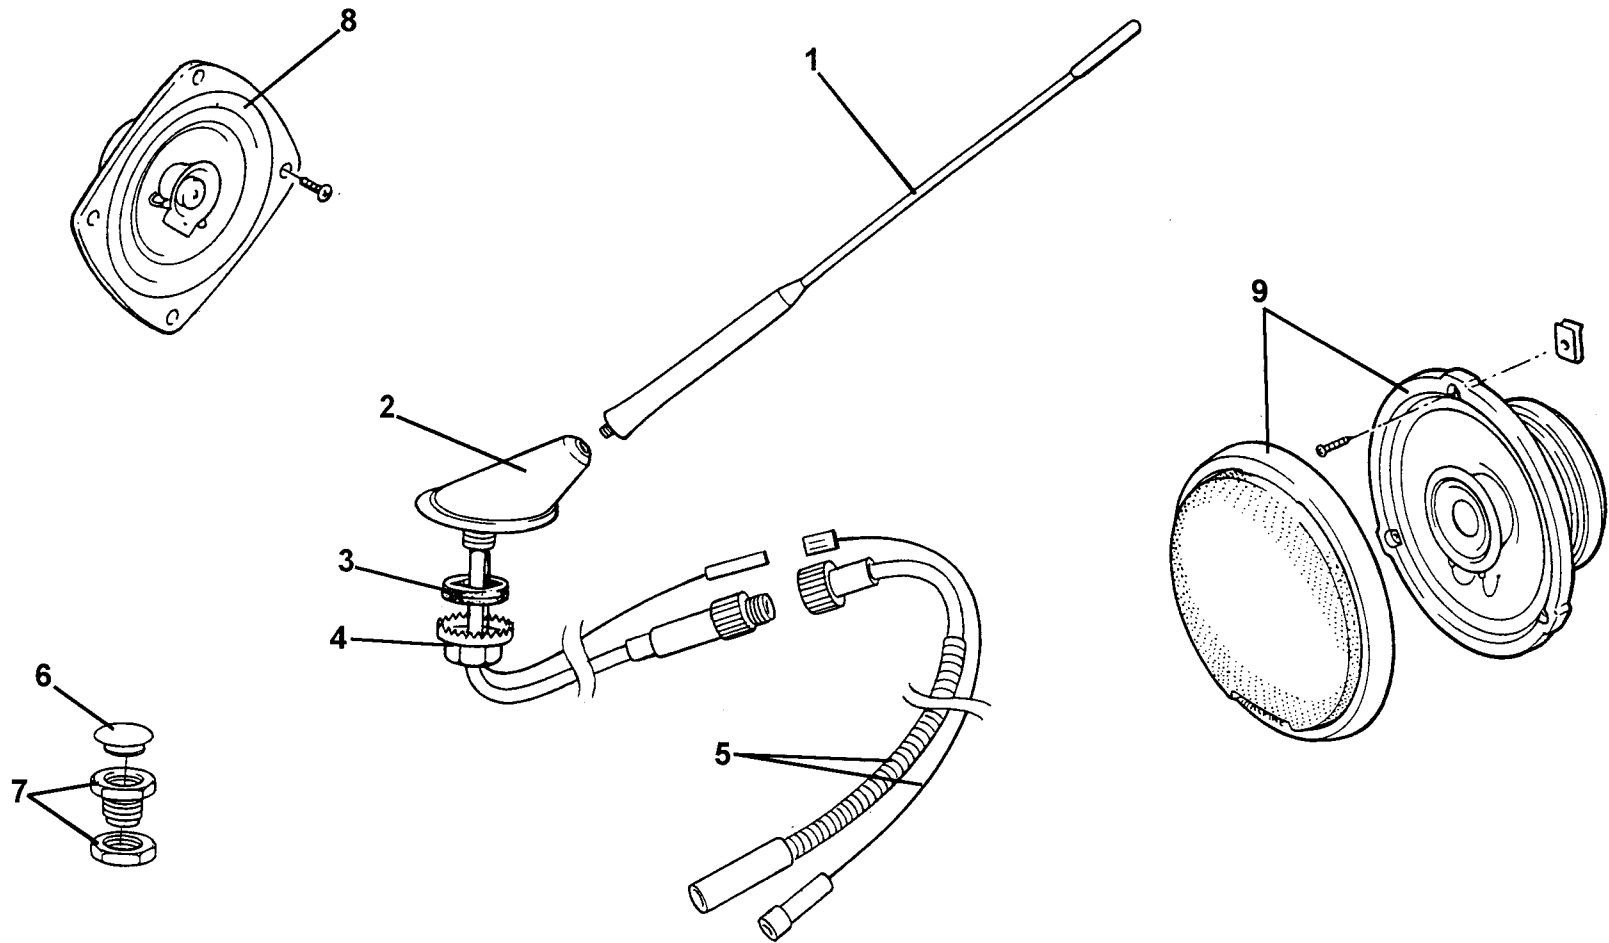

ELISE
17.21

Service Parts List **ELISE**

Function Code 17.21 Windscreen Wiper Motor, Wipers & Washers

<u>Dep</u>	<u>Part Description</u>	<u>Remarks</u>	<u>Option</u>	<u>Part Number</u>	<u>Qty</u>
01	Wiper Drive Assembly, RHD			C111M0034F	1
01a	Wiper Drive Assembly, LHD			B111M0033F	1
02	Cover, wiper motor, RHD			A111U0172K	1
02a	Cover, wiper motor, LHD			A111U0173K	1
03	Wiper Arm Assembly			A116M0038F	1
04	Wiper Blade Assembly, 24"			A111M6031F	1
05	Screw, M8 x 20, cap hd., bracket to scuttle			A111W7141F	3
06	Washer, M8, spring S/C light			A075W4036Z	3
07	Screw, No.10 x 1/2", pozi., cover fix.			A075W5040Z	2
08	Spire Nut No. 8, cover, wiper motor fix.			A075W6016Z	2
09	Pin and Clip Set, wiper blade to arm			A111M6107S	1
10	Windscreen Washer Jet			A082M6369F	2
11	Washer Bottle and Pump Assembly			A111M6029F	1
12	Washer Pump			A111M6047S	1
13	Non Return Valve, washer fluid			A100M6062H	1
14	Hose, bottle to 'T' piece			B111M0054K	1
15	'T' piece, washers			A111M6045K	1
16	Tube, 'T' piece to jet			B111M0056K	1

ELISE

ELISE
17.21

Function Code 17.21 Windscreen Wiper Motor, Wipers & Washers

<u>Dep</u>	<u>Part Description</u>	<u>Remarks</u>	<u>Option</u>	<u>Part Number</u>	<u>Qty</u>
17	Tube, 'T' piece to jet			B111M0055K	1
18	Spacer, washer jet			A111M6046K	2
19	Sleeve, washer jet	Bonded over jet & spacer		A111M0065F	1
20	Pivot Cover, wiper arm			A082M6380F	1
21	Bracket, washer bottle			A117M0019F	1
22	Setscrew, M6 x 16, hex. hd., bracket to chassis			A075W1028Z	3
23	Washer, flat, M6 x 18			B082W4018F	3
24	Clip, hose to wiper motor bracket			A079W6185F	1