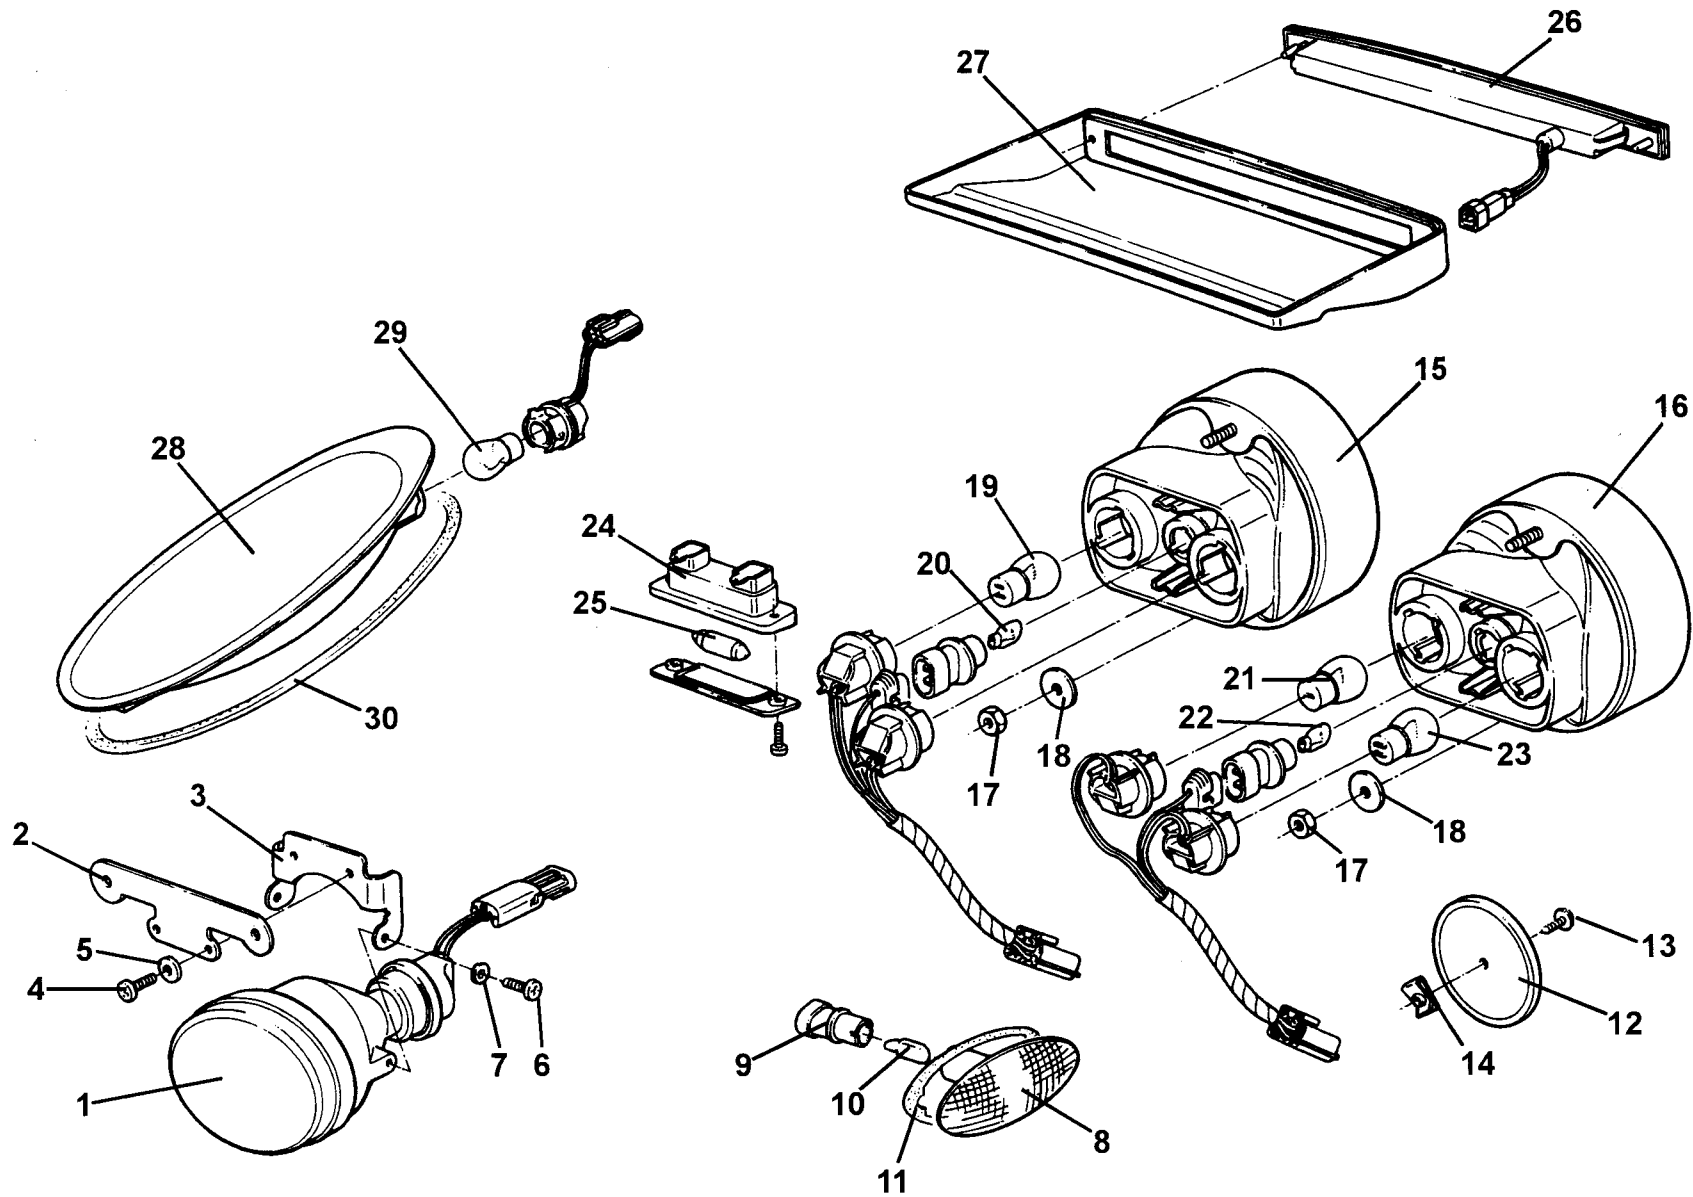

ELISE
17.11

Function Code 17.11 Exterior Lamps, Except Headlamps

<u>Dep</u>	<u>Part Description</u>	<u>Remarks</u>	<u>Option</u>	<u>Part Number</u>	<u>Qty</u>
19	Bulb, 12v 4/21w, tail/rear fog				1
20	Bulb,12v 21w, reverse				1
21	Bulb, 12v 5w, tail				2
22	Bulb, 12v 21w, direction indicator				1
23	Bulb, 12v 4/21w, stop/tail				1
24	Lamp, license plate			A117M6028F	2
25	Bulb, 12v 5w, license plate			A083M6292F	2
26	Lamp, CHMSL			A116M0016F	1
26	Lamp, front direction indicator, LH				1
27	Housing, CHMSL	Bonded to cabin bulkhead		A117M0076F	1
28	Lamp, front direction indicator, LH			A117M0017F	
28a	Lamp, front direction indicator, RH			A117M0018F	1
29	Bulb, 12v 21w, amber, front dirction indicator			A111M6091S	2
30	Seal, lamp to clamshell				2