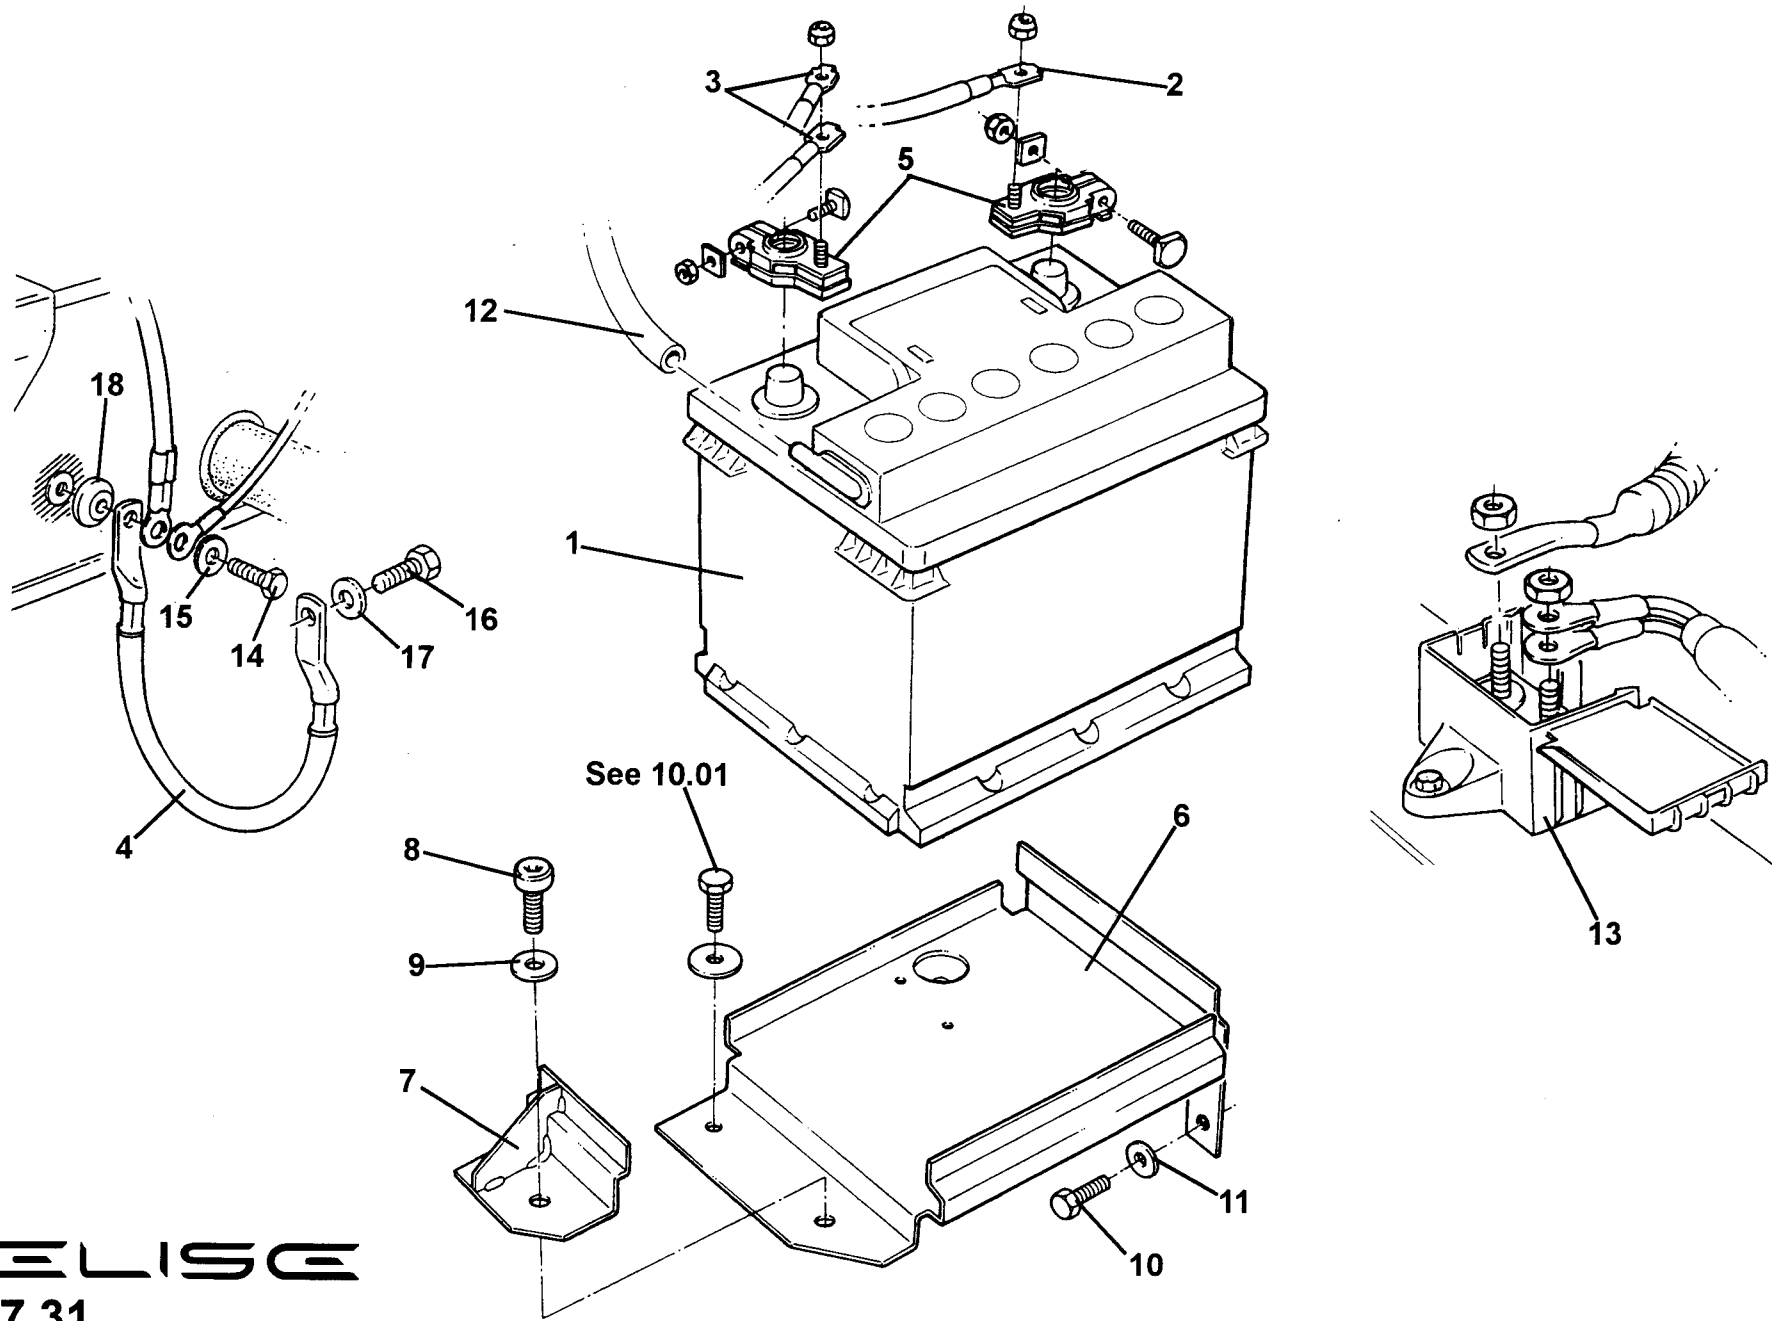

ELISE
17.31

Service Parts List **ELISE**

Function Code 17.31 Battery, Clamps, & Cables

<u>Dep</u>	<u>Part Description</u>	<u>Remarks</u>	<u>Option</u>	<u>Part Number</u>	<u>Qty</u>
01	Battery, Tungstone UN 2794		Standard	A117M6017F	1
01a	Battery, heavy duty		Accessory	A117M6022F	
01b	Battery, competition		MOTORSPORT	A111M6020F	1
02	Battery Cable, negative, to chassis				1
03	Battery Cables, positive, to starter motor & binding post			B117M0020F	1
04	Cable, chassis to engine			A111M0023F	1
05	Clamp Assembly, cables to battery				2
06	Battery Tray			A117M0033F	1
07	Retainng Clamp, battery to tray			A117M0036F	1
07a	Retainng Clamp, battery, competion to tray	Used with items: 19 to 23			1
08	Screw, M8 x 16, cap hd., clamp fix.			A111W7125F	1
09	Washer, spring, M8			A075W4036Z	1
10	Screw, hex. hd., tray to bulkhead				1
11	Washer, flat				1
12	Vent, battery fumes			A117M6029K	1
13	Binding Post Assembly			A340M6007F	1
14	Screw, M8 x 20, hex hd., cable to chassis	Front & rear earth points		A075W2038Z	2
15	Washer, flat, M8 x 16.6 x 1.4			A075W4020Z	2

ELISE

ELISE
17.31

Function Code 17.31 Battery, Clamps, & Cables

<u>Dep</u>	<u>Part Description</u>	<u>Remarks</u>	<u>Option</u>	<u>Part Number</u>	<u>Qty</u>
16	Bolt, M10 x 20, hex. hd., cable to engine			A075W1079F	1
17	Washer, flat, M10 x 20.5 x 1.8			A075W4024Z	1
18	Cup Washer, cable to chassis	Front & rear earth points		A111M0039F	2
19	Stud, M6, battery clamp fixing	Not illustrated, for competition battery	MOTORSPORT	B085M4167F	2
20	Spacer, alloy, battery clamp fixing	Not illustrated, for competition battery	MOTORSPORT	A907E0696K	2
21	Washer, flat, M6, battery clamp fixing	Not illustrated, for competition battery	MOTORSPORT	A075W4015Z	2
22	Washer, spring, M6, battery clamp fixing	Not illustrated, for competition battery	MOTORSPORT	A075W4035Z	2
23	Nut, M6, , battery clamp fixing	Not illustrated, for competition battery	MOTORSPORT	A075W3020Z	2