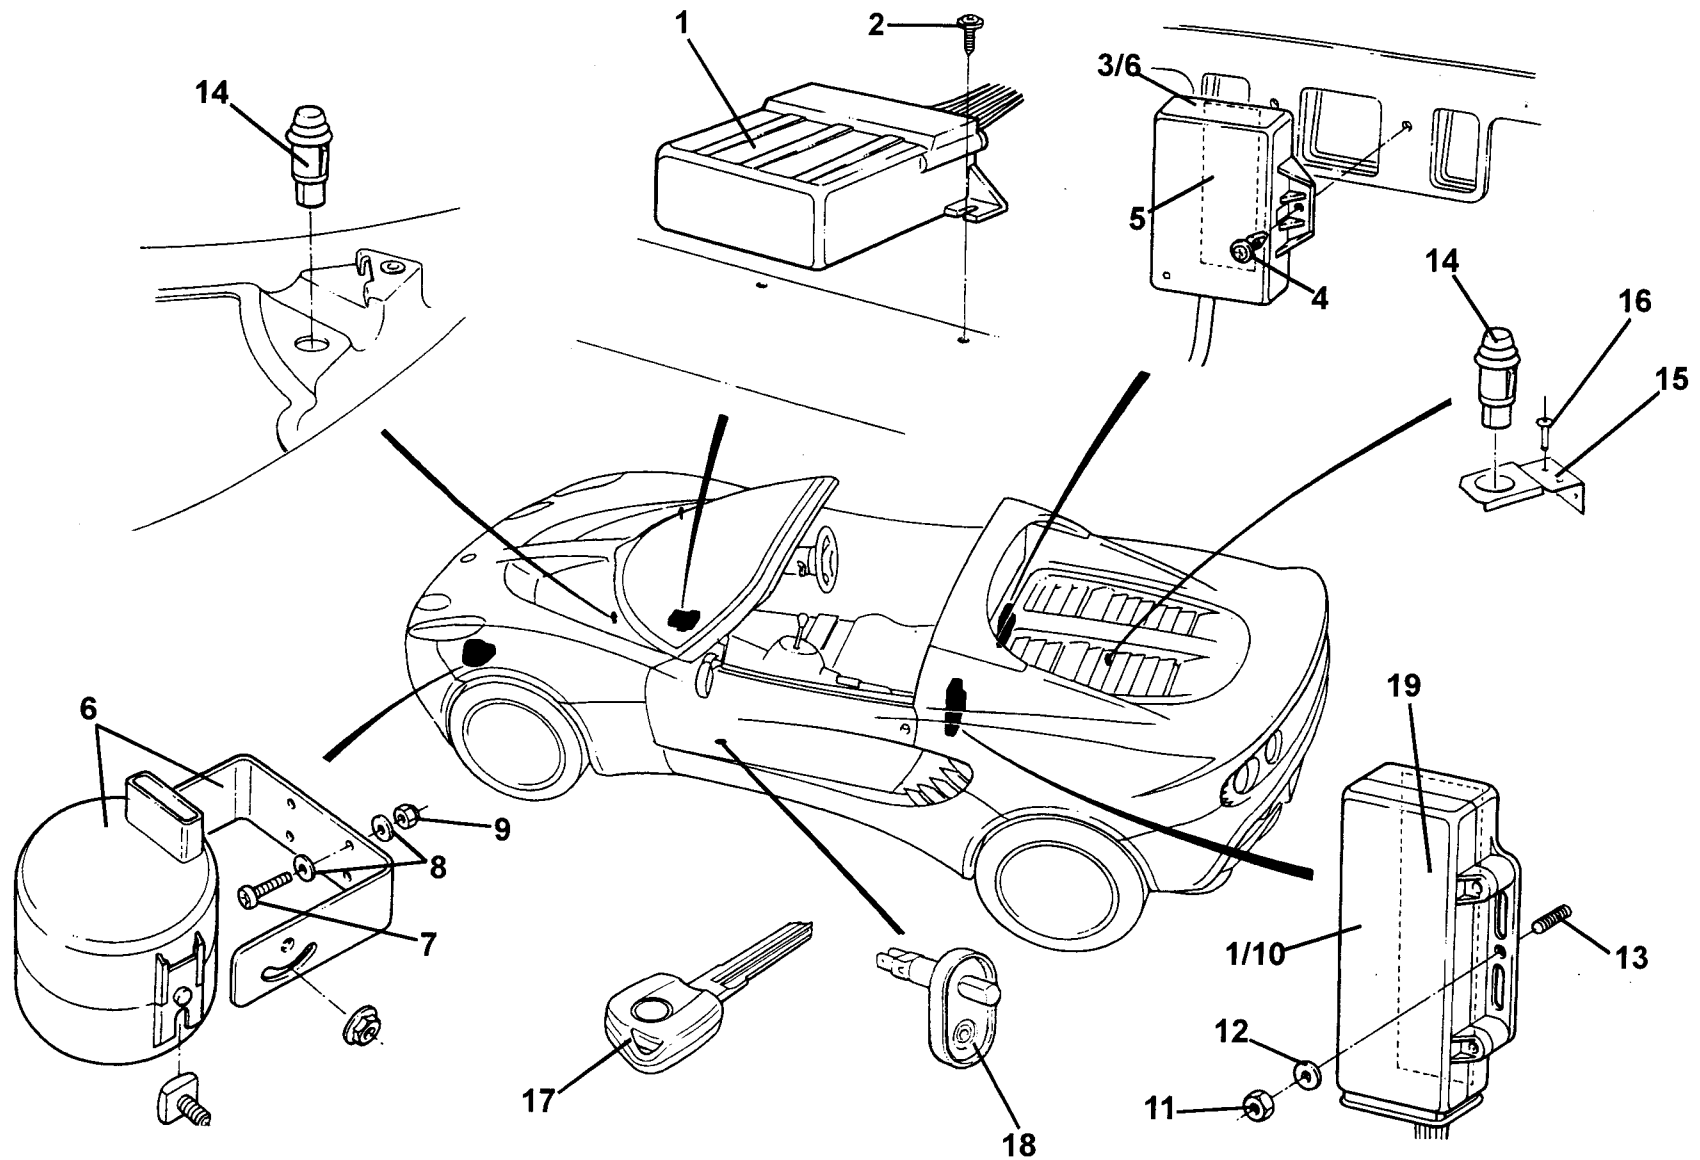

ELISE
17.31

Service Parts List **ELISE**

Function Code 17.31 Battery, Clamps, & Cables

<u>Dep</u>	<u>Part Description</u>	<u>Remarks</u>	<u>Option</u>	<u>Part Number</u>	<u>Qty</u>
01	Battery, Tungstone UN 2794		Standard	A117M6017F	1
01a	Battery, heavy duty		Accessory	A117M6022F	
01b	Battery, competition		MOTORSPORT	A111M6020F	1
02	Battery Cable, negative, to chassis				1
03	Battery Cables, positive, to starter motor & binding post			B117M0020F	1
04	Cable, chassis to engine			A111M0023F	1
05	Clamp Assembly, cables to battery				2
06	Battery Tray			A117M0033F	1
07	Retainng Clamp, battery to tray			A117M0036F	1
07a	Retainng Clamp, battery, competion to tray	Used with items: 19 to 23			1
08	Screw, M8 x 16, cap hd., clamp fix.			A111W7125F	1
09	Washer, spring, M8			A075W4036Z	1
10	Screw, hex. hd., tray to bulkhead				1
11	Washer, flat				1
12	Vent, battery fumes			A117M6029K	1
13	Binding Post Assembly			A340M6007F	1
14	Screw, M8 x 20, hex hd., cable to chassis	Front & rear earth points		A075W2038Z	2
15	Washer, flat, M8 x 16.6 x 1.4			A075W4020Z	2

ELISE

ELISE
17.31

Function Code 17.31 Battery, Clamps, & Cables

<u>Dep</u>	<u>Part Description</u>	<u>Remarks</u>	<u>Option</u>	<u>Part Number</u>	<u>Qty</u>
16	Bolt, M10 x 20, hex. hd., cable to engine			A075W1079F	1
17	Washer, flat, M10 x 20.5 x 1.8			A075W4024Z	1
18	Cup Washer, cable to chassis	Front & rear earth points		A111M0039F	2
19	Stud, M6, battery clamp fixing	Not illustrated, for competition battery	MOTORSPORT	B085M4167F	2
20	Spacer, alloy, battery clamp fixing	Not illustrated, for competition battery	MOTORSPORT	A907E0696K	2
21	Washer, flat, M6, battery clamp fixing	Not illustrated, for competition battery	MOTORSPORT	A075W4015Z	2
22	Washer, spring, M6, battery clamp fixing	Not illustrated, for competition battery	MOTORSPORT	A075W4035Z	2
23	Nut, M6, , battery clamp fixing	Not illustrated, for competition battery	MOTORSPORT	A075W3020Z	2