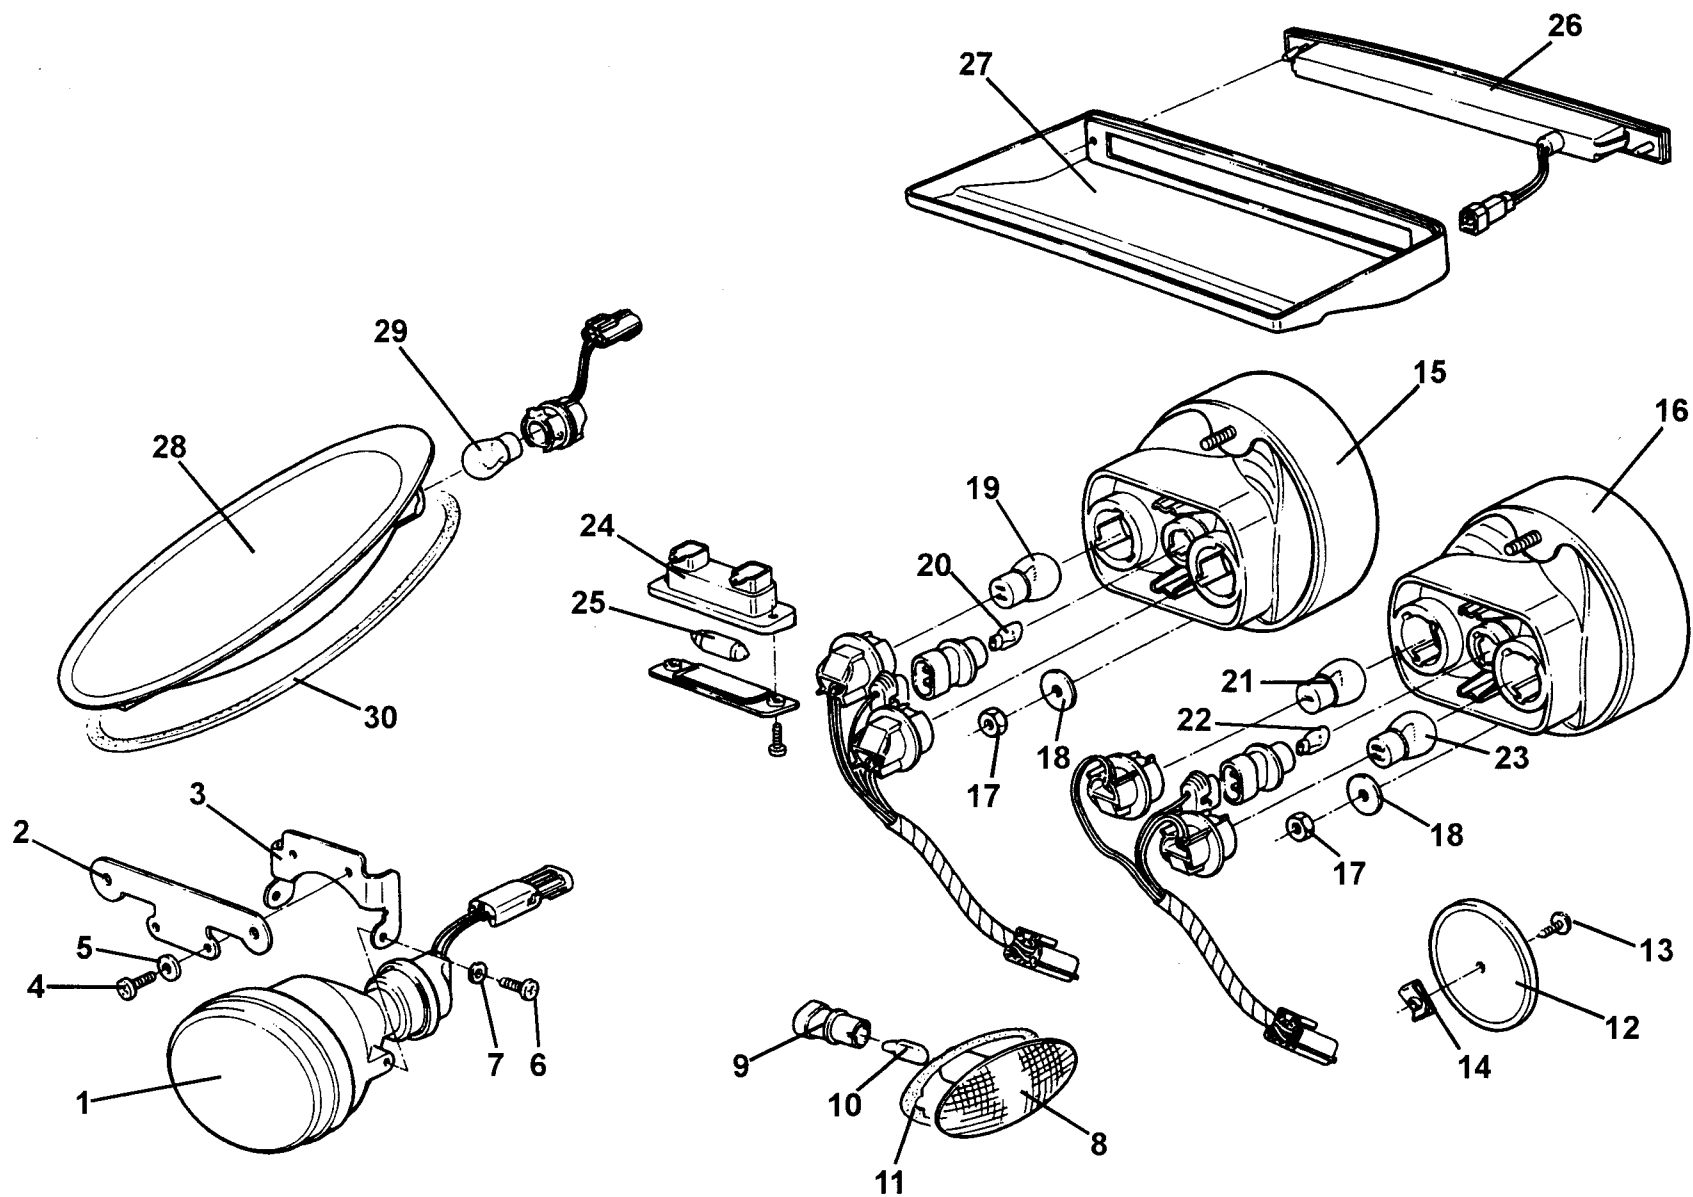

ELISE

17.11

Service Parts List **ELISE**

Function Code 17.11 Exterior Lamps, Except Headlamps

<u>Dep</u>	<u>Part Description</u>	<u>Remarks</u>	<u>Option</u>	<u>Part Number</u>	<u>Qty</u>
01	Driving Lamp				2
02	Bracket, driving lamp mounting to crash structure				2
03	Bracket, driving lamp to crash structure bracket				2
04	Screw, pan hd. pozi., brackets fix.				4
05	Washer, flat				4
06	Screw, pan hd. pozi., bracket to lamp				4
07	Washer, flat				4
08	Lamp, side repeater			A117M6003F	2
09	Bulb Holder, side repeater			A111M6009F	2
10	Bulb, 12v 5w, amber, side repeater				2
11	Gasket, side repeater			A111U0074F	2
12	Reflector			A117B6026F	2
13	Screw, reflector fix.				2
14	Spirenut				2
15	Lamp, inner, tail, rear fog, reverse			A117M0012F	2
16	Lamp, outer, stop/tail, direction indicator			A117M0011F	2
17	Nut, lamp retention				8
18	Washer, flat				8

ELISE