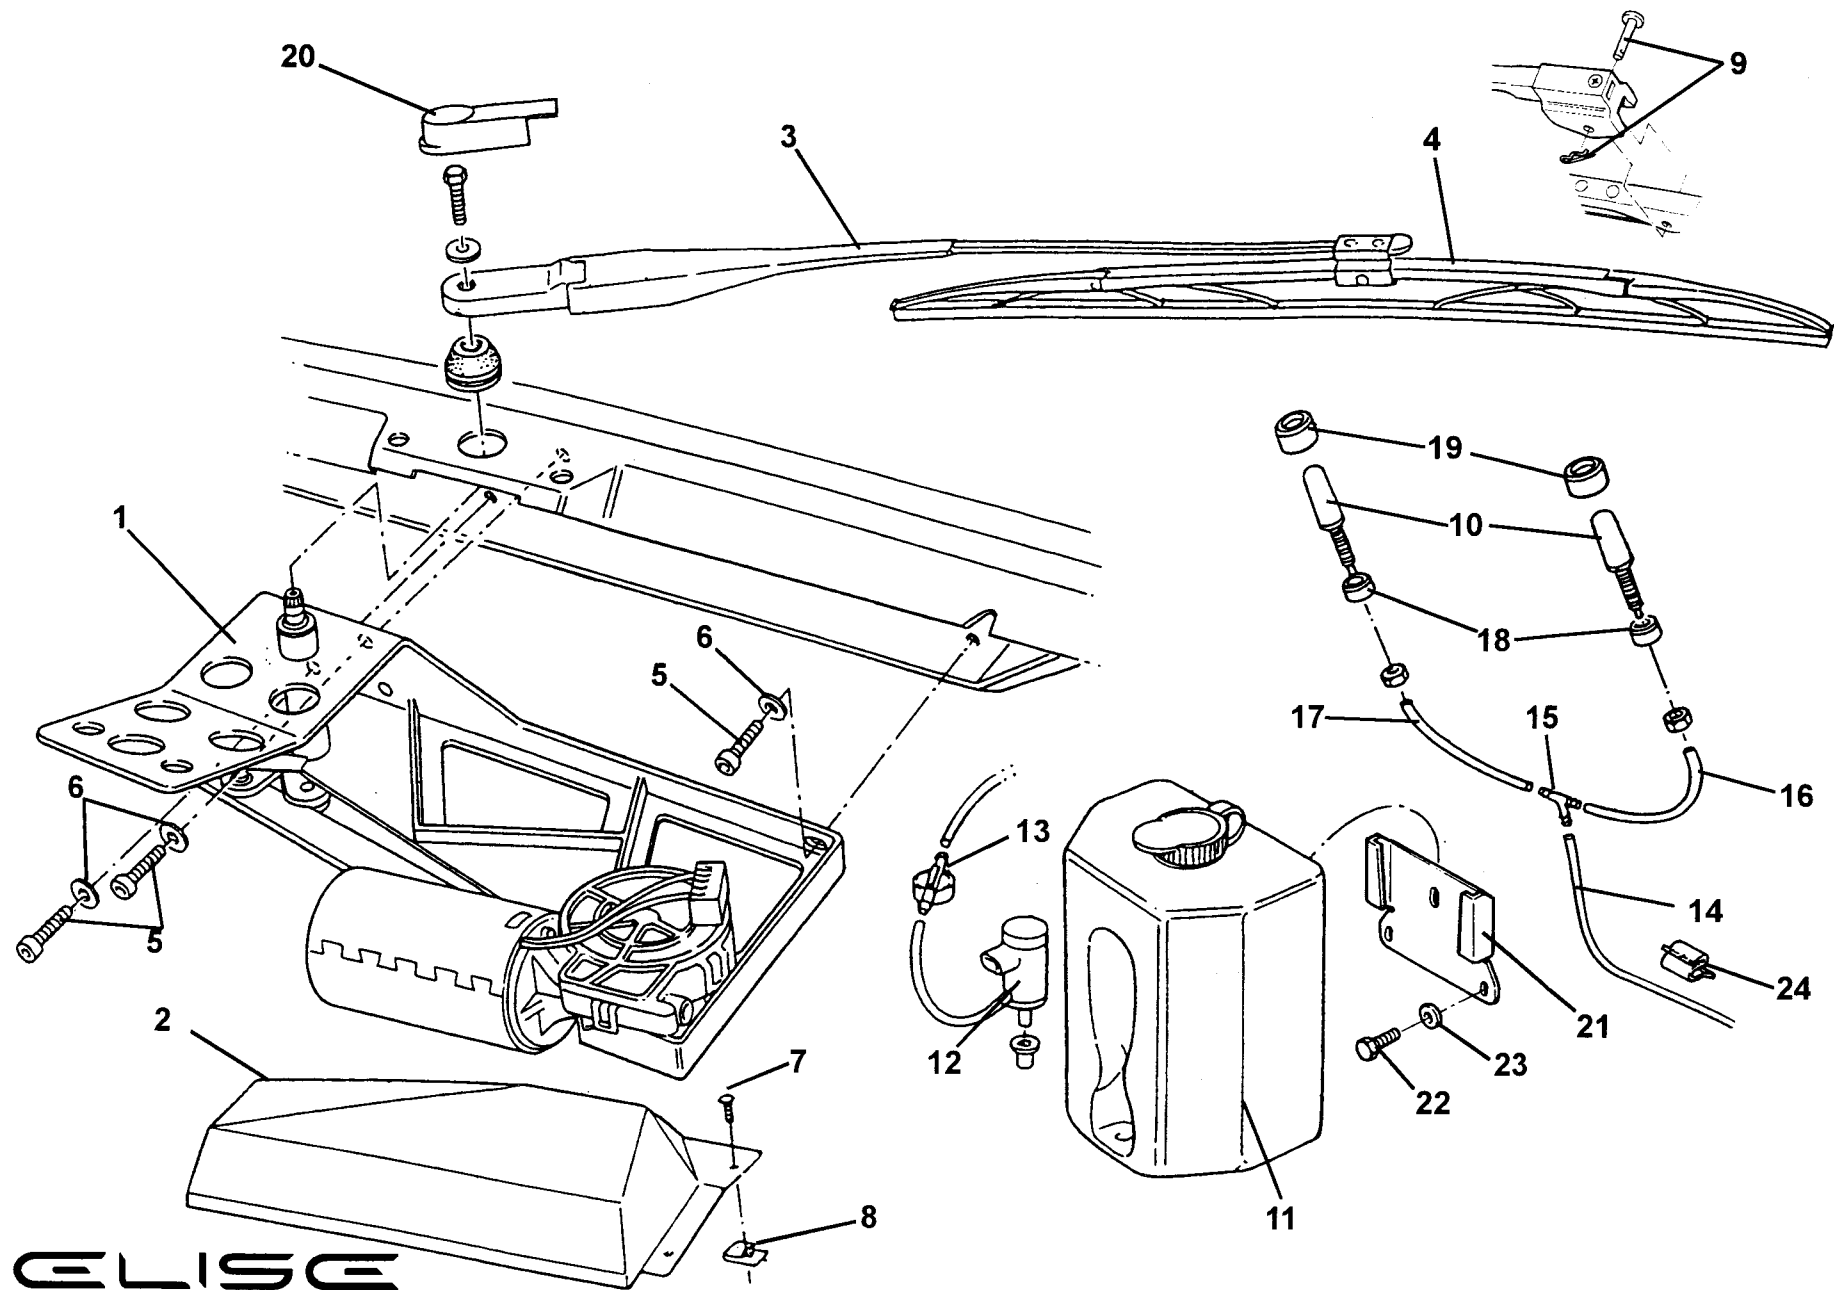

Service Parts List **ELISE**

Function Code 17.21 Windscreen Wiper Motor, Wipers & Washers

<u>Dep</u>	<u>Part Description</u>	<u>Remarks</u>	<u>Option</u>	<u>Part Number</u>	<u>Qty</u>
01	Wiper Drive Assembly, RHD			C111M0034F	1
01a	Wiper Drive Assembly, LHD			B111M0033F	1
02	Cover, wiper motor, RHD			A111U0172K	1
02a	Cover, wiper motor, LHD			A111U0173K	1
03	Wiper Arm Assembly			A116M0038F	1
04	Wiper Blade Assembly, 24"			A111M6031F	1
05	Screw, M8 x 20, cap hd., bracket to scuttle			A111W7141F	3
06	Washer, M8, spring S/C light			A075W4036Z	3
07	Screw, No.10 x 1/2", pozi., cover fix.			A075W5040Z	2
08	Spire Nut No. 8, cover, wiper motor fix.			A075W6016Z	2
09	Pin and Clip Set, wiper blade to arm			A111M6107S	1
10	Windscreen Washer Jet			A082M6369F	2
11	Washer Bottle and Pump Assembly			A111M6029F	1
12	Washer Pump			A111M6047S	1
13	Non Return Valve, washer fluid			A100M6062H	1
14	Hose, bottle to 'T' piece			B111M0054K	1
15	'T' piece, washers			A111M6045K	1
16	Tube, 'T' piece to jet			B111M0056K	1

ELISE

ELISE
17.21