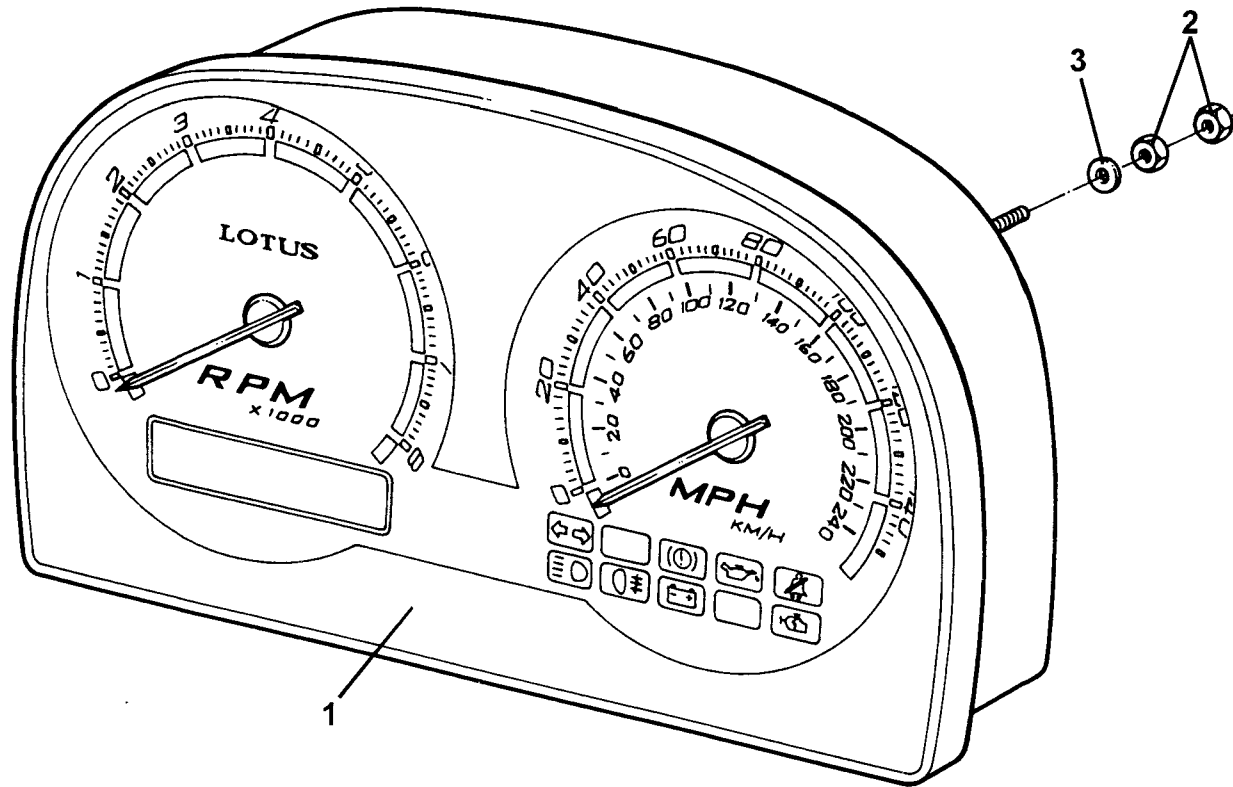

ELISE
17.06

Service Parts List **ELISE**

Function Code 17.06 Engine Management & Sensors

<u>Dep</u>	<u>Part Description</u>	<u>Remarks</u>	<u>Option</u>	<u>Part Number</u>	<u>Qty</u>
01	Engine Coolant Temperature Sensor, ECM (horizontal)	Black housing		A117E6017S	1
02	Engine Coolant Temperature Sensor, gauge (vertical)	Blue housing		A111E6047S	1
03	Crankshaft Position Sensor			A117E6037S	1
04	Camshaft Position (CMP) Sensor,			A117E6027S	1
05	Oxygen Sensor (O2 sensor) pre catalyst			A117E6007F	1
06	Manifold Absolute Pressure/Inlet Air Temp. (MAP) Sensor				1
07	Throttle Position Sensor			A111E6064S	1
08	Oxygen Sensor (O2 sensor) post catalyst			A117E6007F	1
09	Multi-Function Relay Unit			A111M6024F	1
10	Electronic Control Module (ECM)			A117M0039F	1
11	Washer, coolant sensor			A111E6058S	1
12	Screw, M8 x 18, hex. hd., ECM to plate	Not Illustrated		A075W4015Z	2
13	Washer, flat, M8 x 15, ECM to plate	Not Illustrated		A075W1029Z	2
14	Clip, O2 sensor connector fix.	Not Illustrated		A117E6058F	1
15	'O Ring, CMP sensor to head	Not Illustrated		A117E6028S	1
16	Screw, CMP sensor to head	Not Illustrated		A117E6029S	2