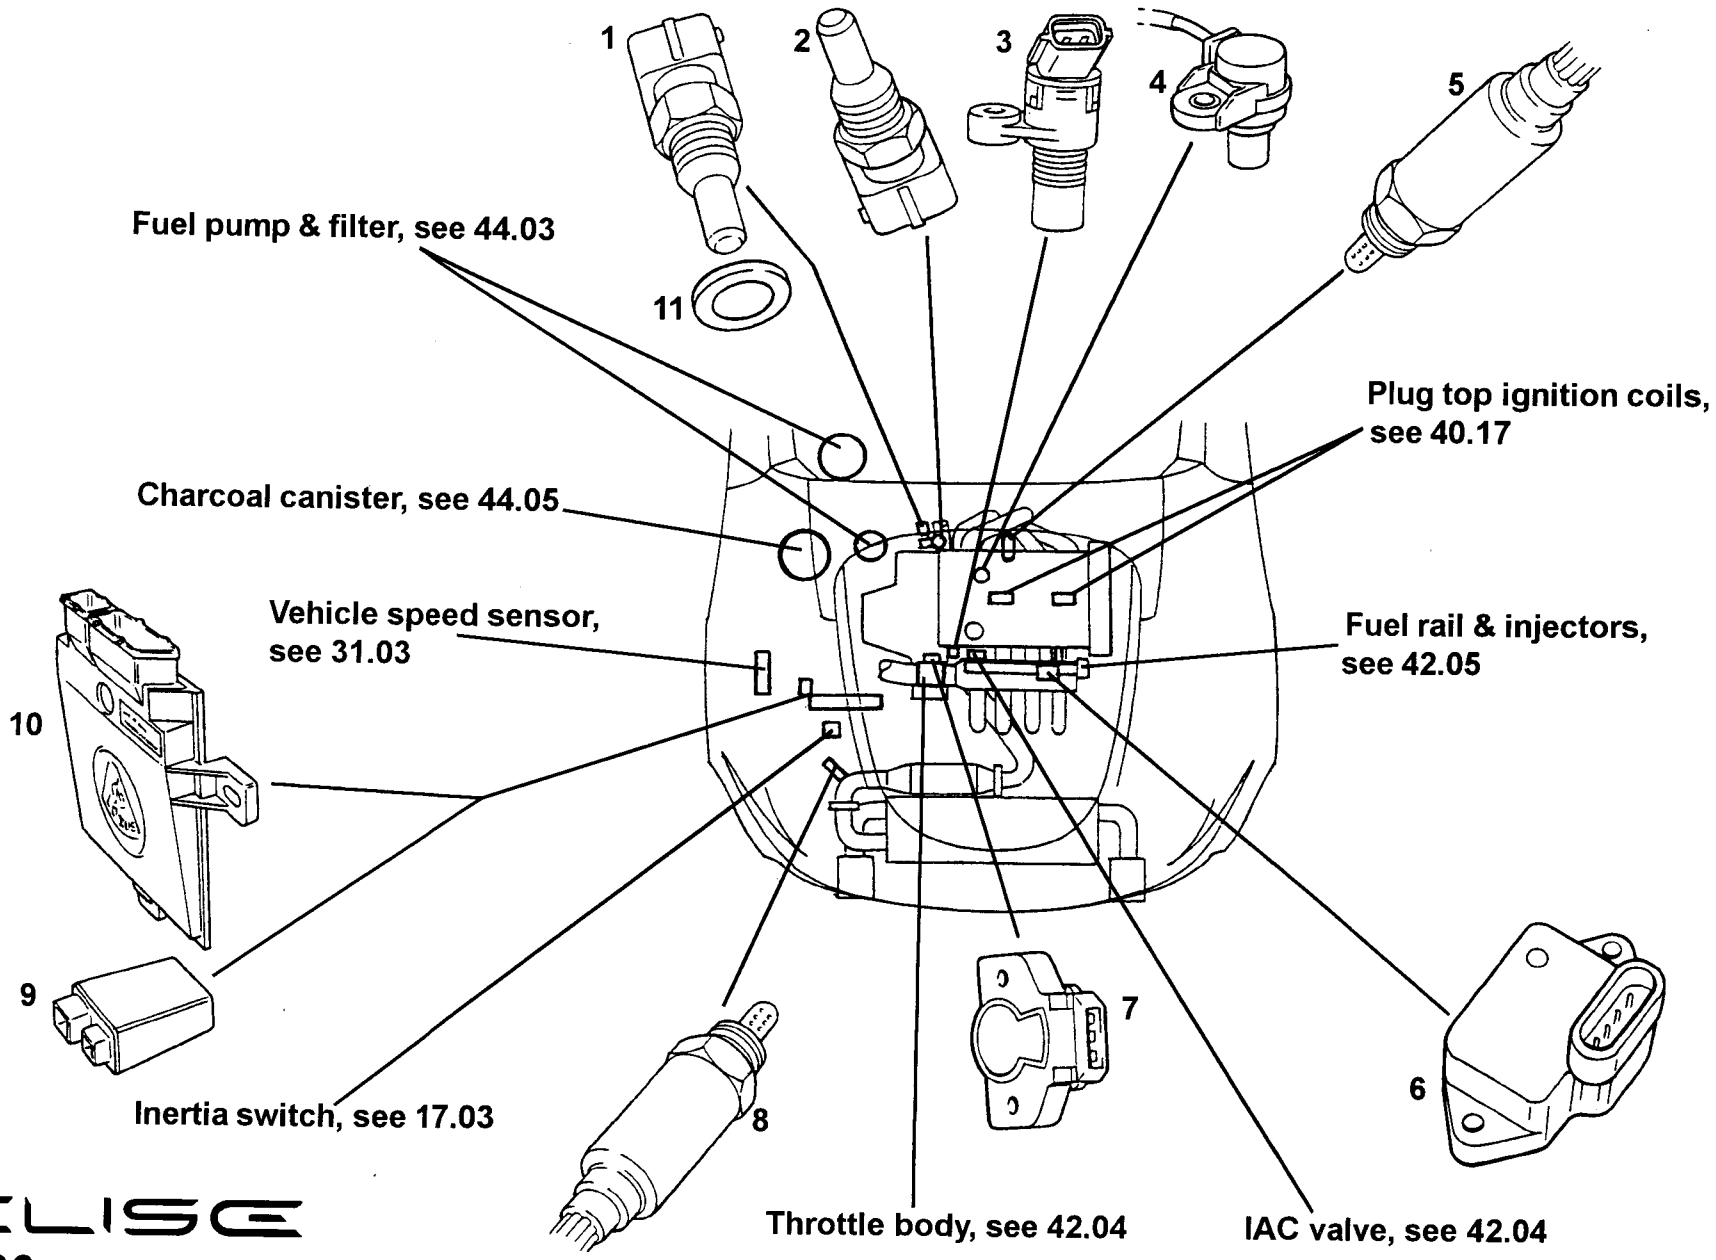

ELISE
17.06

Service Parts List **ELISE**

Function Code 17.06 Engine Management & Sensors

<u>Dep</u>	<u>Part Description</u>	<u>Remarks</u>	<u>Option</u>	<u>Part Number</u>	<u>Qty</u>
01	Engine Coolant Temperature Sensor, ECM (horizontal)	Black housing		A117E6017S	1
02	Engine Coolant Temperature Sensor, gauge (vertical)	Blue housing		A111E6047S	1
03	Crankshaft Position Sensor			A117E6037S	1
04	Camshaft Position (CMP) Sensor,			A117E6027S	1
05	Oxygen Sensor (O2 sensor) pre catalyst			A117E6007F	1
06	Manifold Absolute Pressure/Inlet Air Temp. (MAP) Sensor				1
07	Throttle Position Sensor			A111E6064S	1
08	Oxygen Sensor (O2 sensor) post catalyst			A117E6007F	1
09	Multi-Function Relay Unit			A111M6024F	1
10	Electronic Control Module (ECM)			A117M0039F	1
11	Washer, coolant sensor			A111E6058S	1
12	Screw, M8 x 18, hex. hd., ECM to plate	Not Illustrated		A075W4015Z	2
13	Washer, flat, M8 x 15, ECM to plate	Not Illustrated		A075W1029Z	2
14	Clip, O2 sensor connector fix.	Not Illustrated		A117E6058F	1
15	'O Ring, CMP sensor to head	Not Illustrated		A117E6028S	1
16	Screw, CMP sensor to head	Not Illustrated		A117E6029S	2