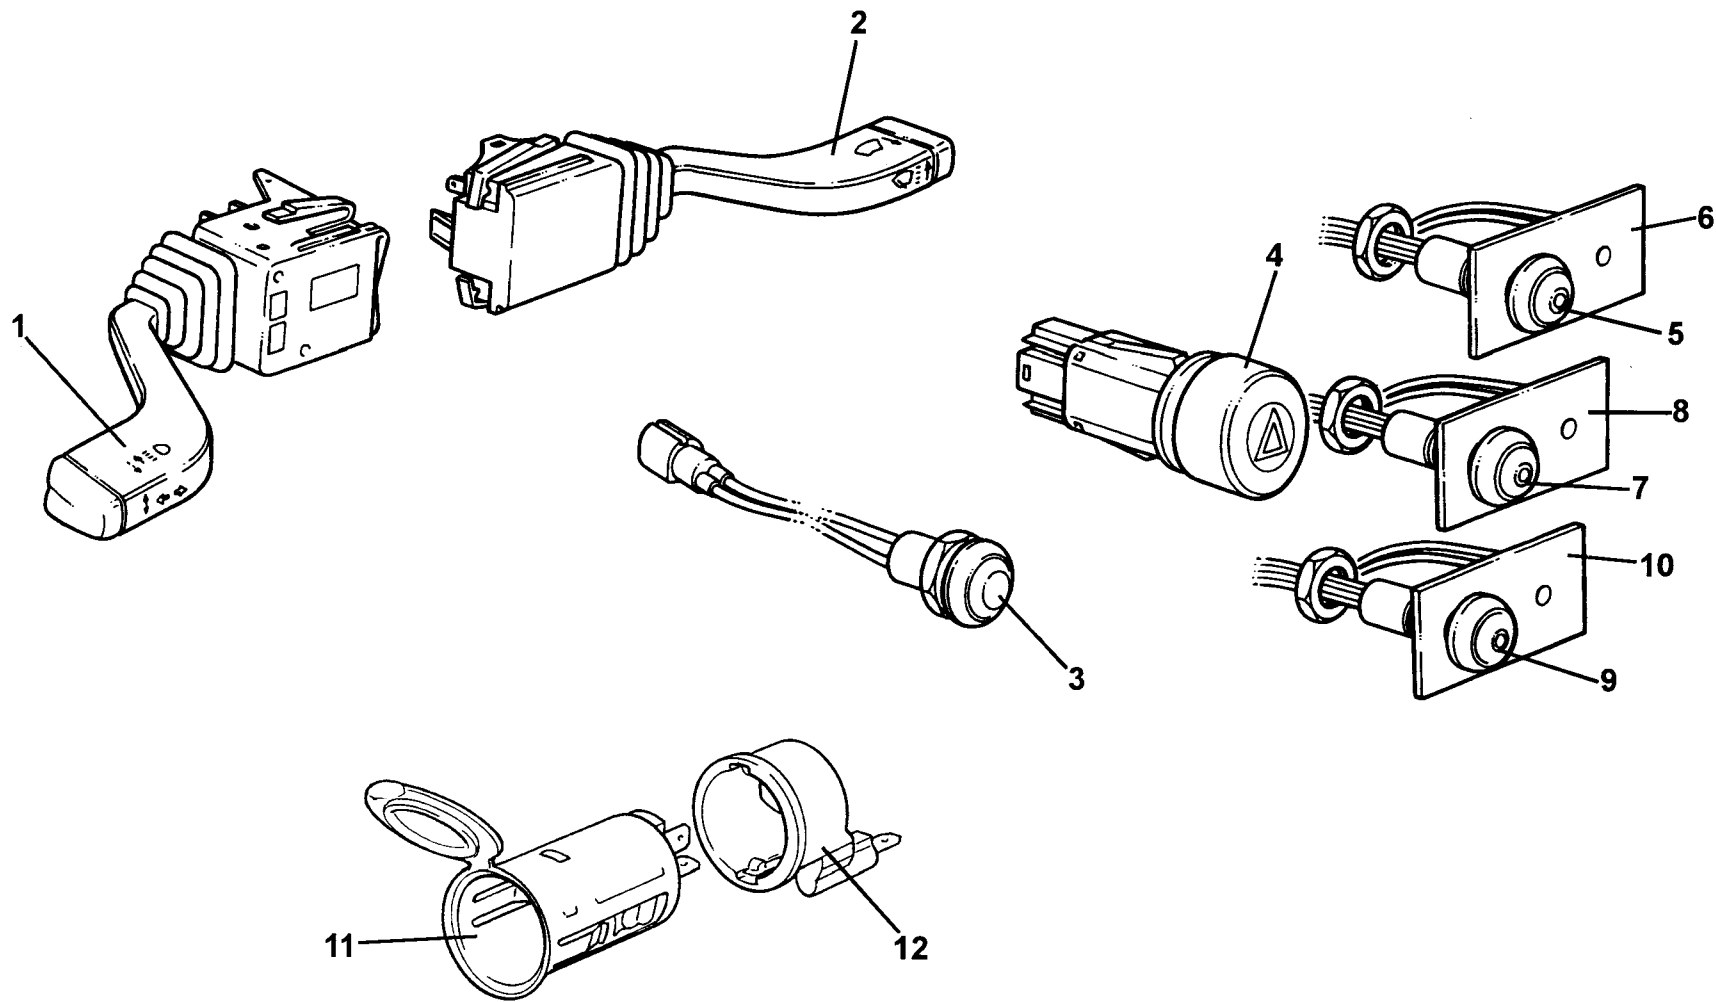

ELISE
 17.03

Service Parts List **ELISE**

Function Code 17.03 Horn, Inertia Switch, Fuses & Relays

<u>Dep</u>	<u>Part Description</u>	<u>Remarks</u>	<u>Option</u>	<u>Part Number</u>	<u>Qty</u>
01	Horn 'Low ' Note			A100M6031F	1
02	Module, wiper delay			A082M6457F	1
03	Module, flasher Unit			A083M6303F	1
04	Pulsert, M5			A111W6539F	2
05	Screw, M5 x 16, pan hd. pozi.			A082W5107F	2
06	Washer, flat, M5 x 10 x 1.0			A075W4011Z	7
07	Maxi Fuse, 80A			A117M6023F	1
08	Screw, M5 x 12, pan hd., fuse holders fix.			A075W5085Z	2
09	Electrics/ECM Mounting Plate	For ECM & fixings see 17.06		A117M0051F	1
10	Plastic Clip, fuse holder retention			A111M6020F	1
11	Screw, M8 x 16, hex. hd. plate fix.			A075W1028Z	4
12	Washer, flat, M8 x 15			A075W4015Z	4
13	Cover, ECM/Electrics protection			B117M0025F	1
14	Inertia switch			A082M6598F	1
15	Switch Controller			A117M0008F	1
16	Screw, pan hd. pozi., controller to bracket				2
17	Relay Station	Incl., brackets, terminals		A111M6112J	1
18	Cover, relay station			A111M6077S	1

ELISE
17.03

Function Code 17.03 Horn, Inertia Switch, Fuses & Relays

<u>Dep</u>	<u>Part Description</u>	<u>Remarks</u>	<u>Option</u>	<u>Part Number</u>	<u>Qty</u>
19	Screw, M6 pozi, relay box to wheelarch			A075W5089Z	4
20	Washer, flat, M6, relay boxes to wheelarch			A075W4015Z	4
21	Rawlnut, M6, relay boxes to wheelarch			A075W6140F	4
22	Relay Single Contact Changeover 30A	Horn		C079M6141F	1
23	Relay Single Contact Changeover 30A	Cooling fan		C079M6141F	1
24	Relay Single Contact Changeover 30A	Dip beam		C079M6141F	1
25	Relay Double Contact 2 x 15A	Main beam		B082M6182F	1
26	Fusebox Assembly	Incl., fuses, brackets, terminals		A111M6112J	1
27	Cover, fusebox			A111M6115S	1
28	Bolt, M5 x 45, fuse box to wheelarch			A082W2106F	2
29	Washer flat, M5, fuse box to wheelarch			A075W4011Z	2
30	Spacer, fitted to fuse box			A111U0368F	2
31	Rawlnut, M5, fuse box to wheelarch			A075W6074F	2
32	Module, seat belt buzzer	Not illustrated	Japan, Australia only	A082M4866F	1