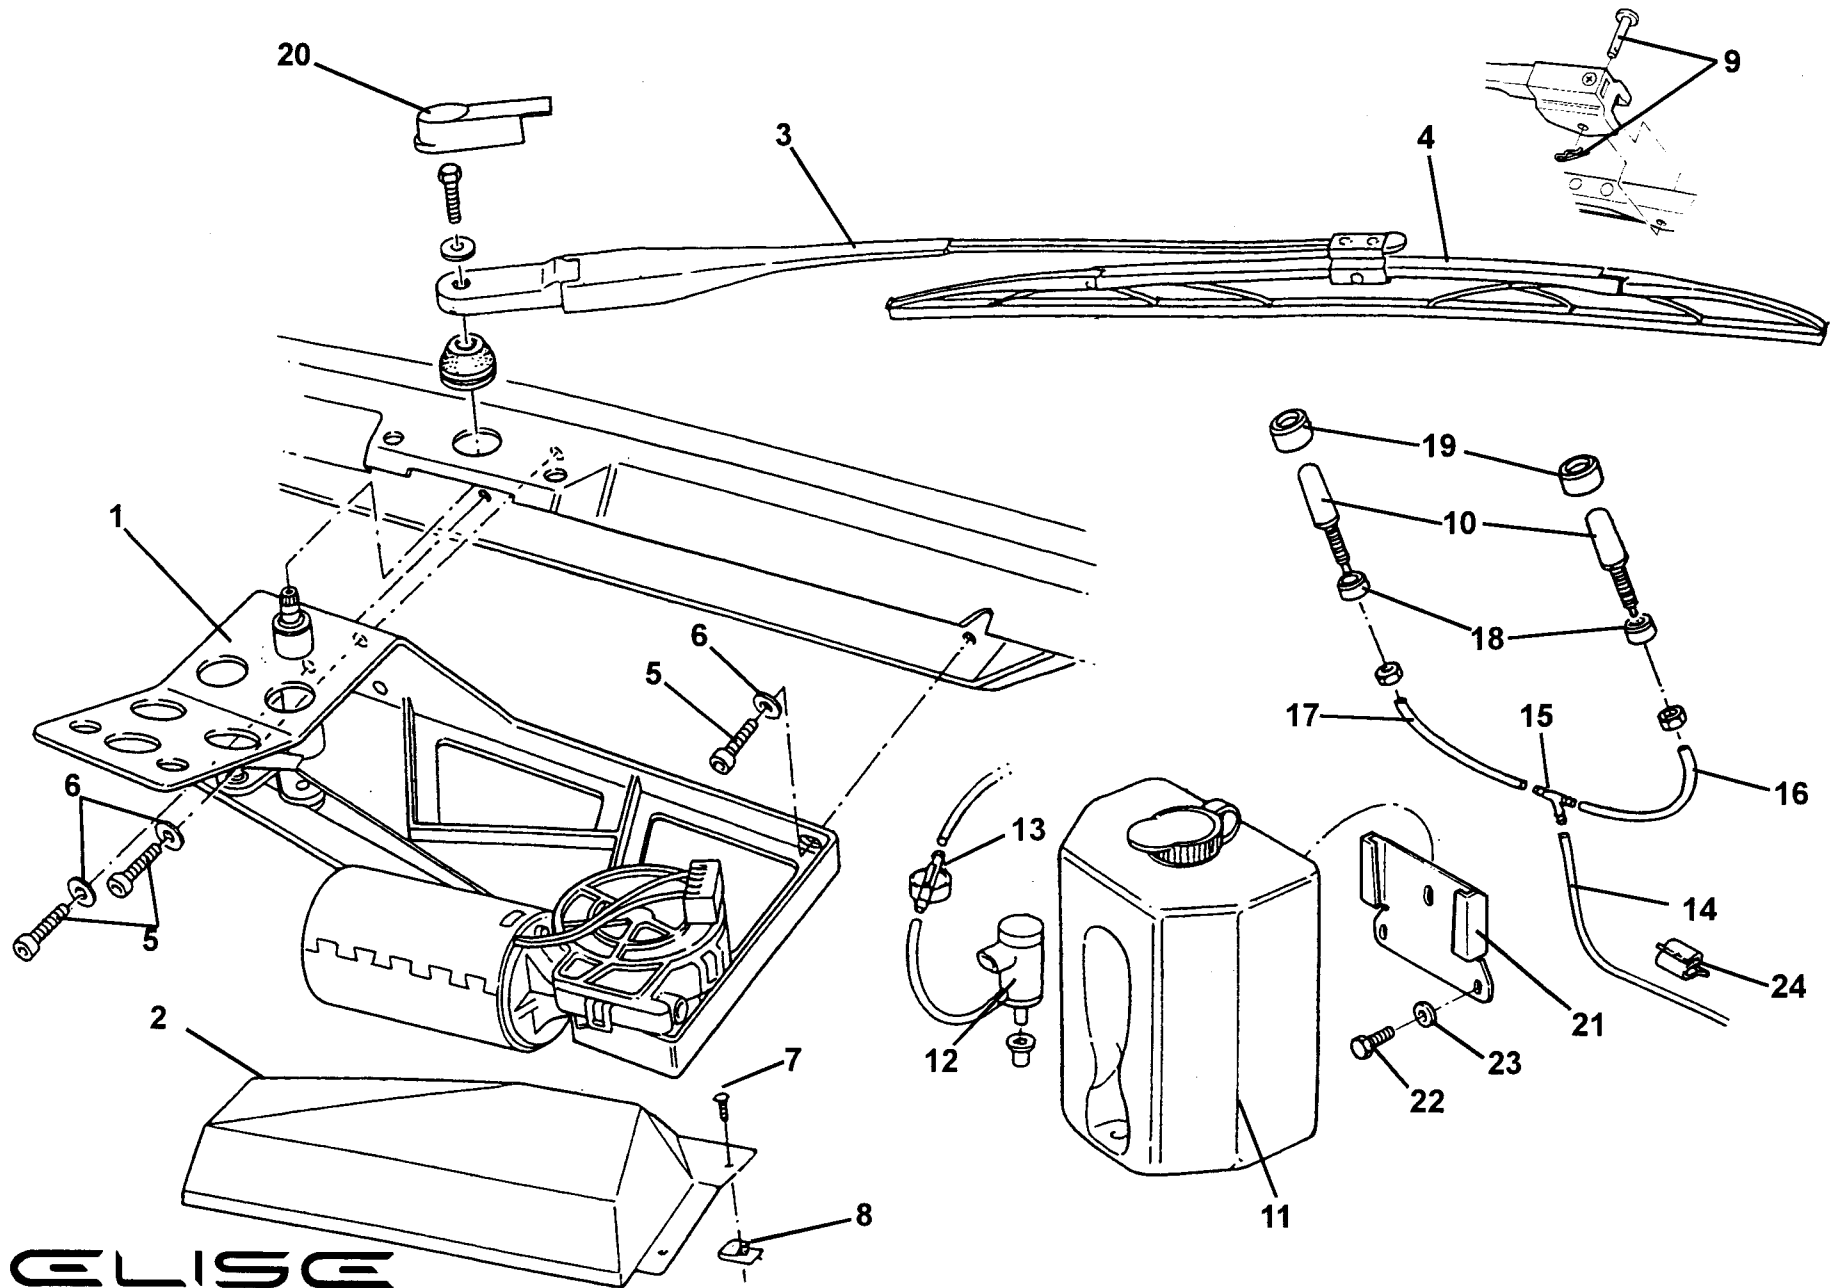

Service Parts List **ELISE**

Function Code 17.17 Interior Lamps

<u>Dep</u>	<u>Part Description</u>	<u>Remarks</u>	<u>Option</u>	<u>Part Number</u>	<u>Qty</u>
01	Interior Lamp			A082M6644F	1
02	Bulb, interior lamp				1

ELISE
17.21