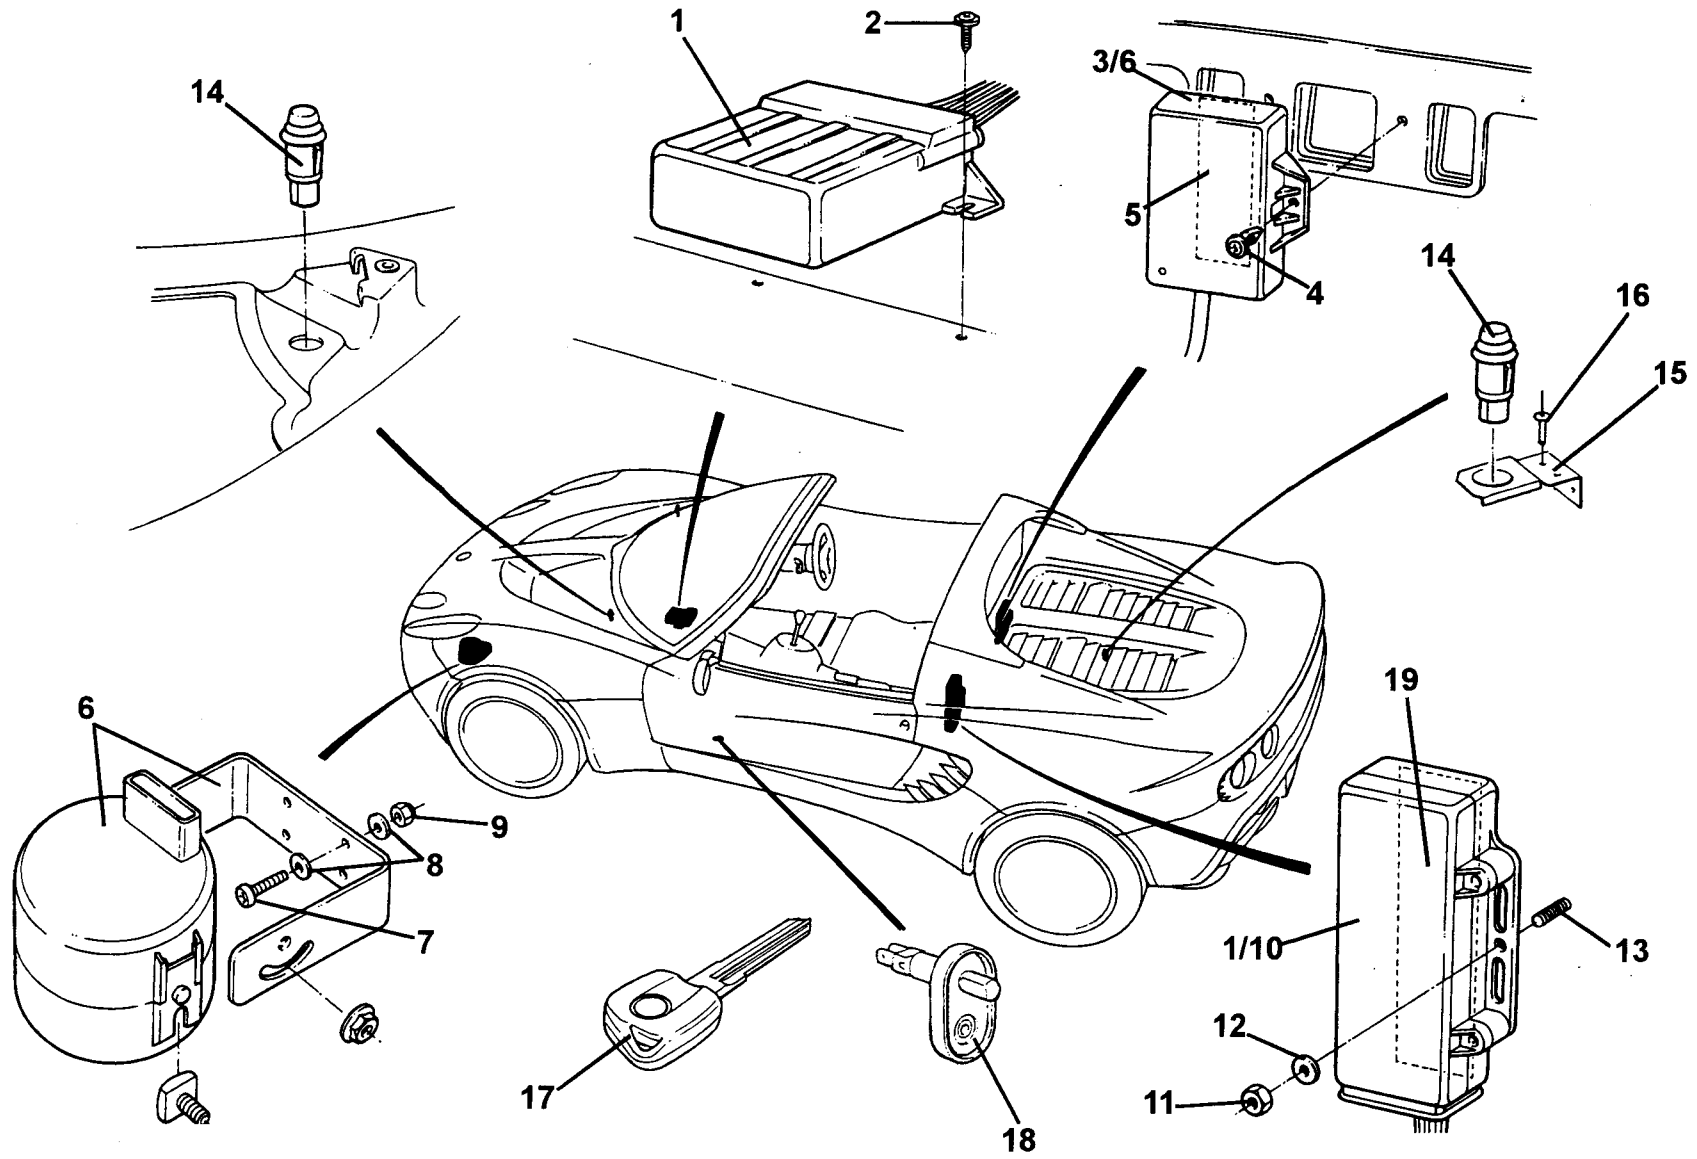

ELISE

17.33

Service Parts List **ELISE**

Function Code 17.33 Security Alarm System

<u>Dep</u>	<u>Part Description</u>	<u>Remarks</u>	<u>Option</u>	<u>Part Number</u>	<u>Qty</u>
01	Alarm Controller/Immobiliser Kit	Includes keys		A117M6016F	1
02	Screw, controller to chassis				2
03	Microwave Sensor			A117U0223F	1
04	Plastic fastener, sensor to bulkhead			A111W6534F	2
05	Double Sided Tape, sensor to bulkhead				As req.
06	Microwave Sensor & Siren Kit			A111M6121F	1
07	Setscrew. M6 x 16, pan hd. pozi., bracket fix.				4
08	Washer, flat, M6			A075W4015Z	8
09	Nyloc Nut, M6			A075W3009Z	4
10	Immobiliser			A117M6013F	1
11	Nut, immobiliser to bulkhead			A340M6032F	2
12	Washer, flat				2
13	Stud Plate, immobiliser to bulkhead	Bonded to bulkhead		A117M0052F	1
14	Microswitch, alarm activation, front/rear lids			A111M6037F	2
15	Bracket, rear switch mounting				1
16	Pop Rivet, bracket to clamshell gutter				4
17	Transmitter Key, programmed, blank blade			A340M6041S	1
18	Microswitch, alarm activation, doors			A111M6035F	2